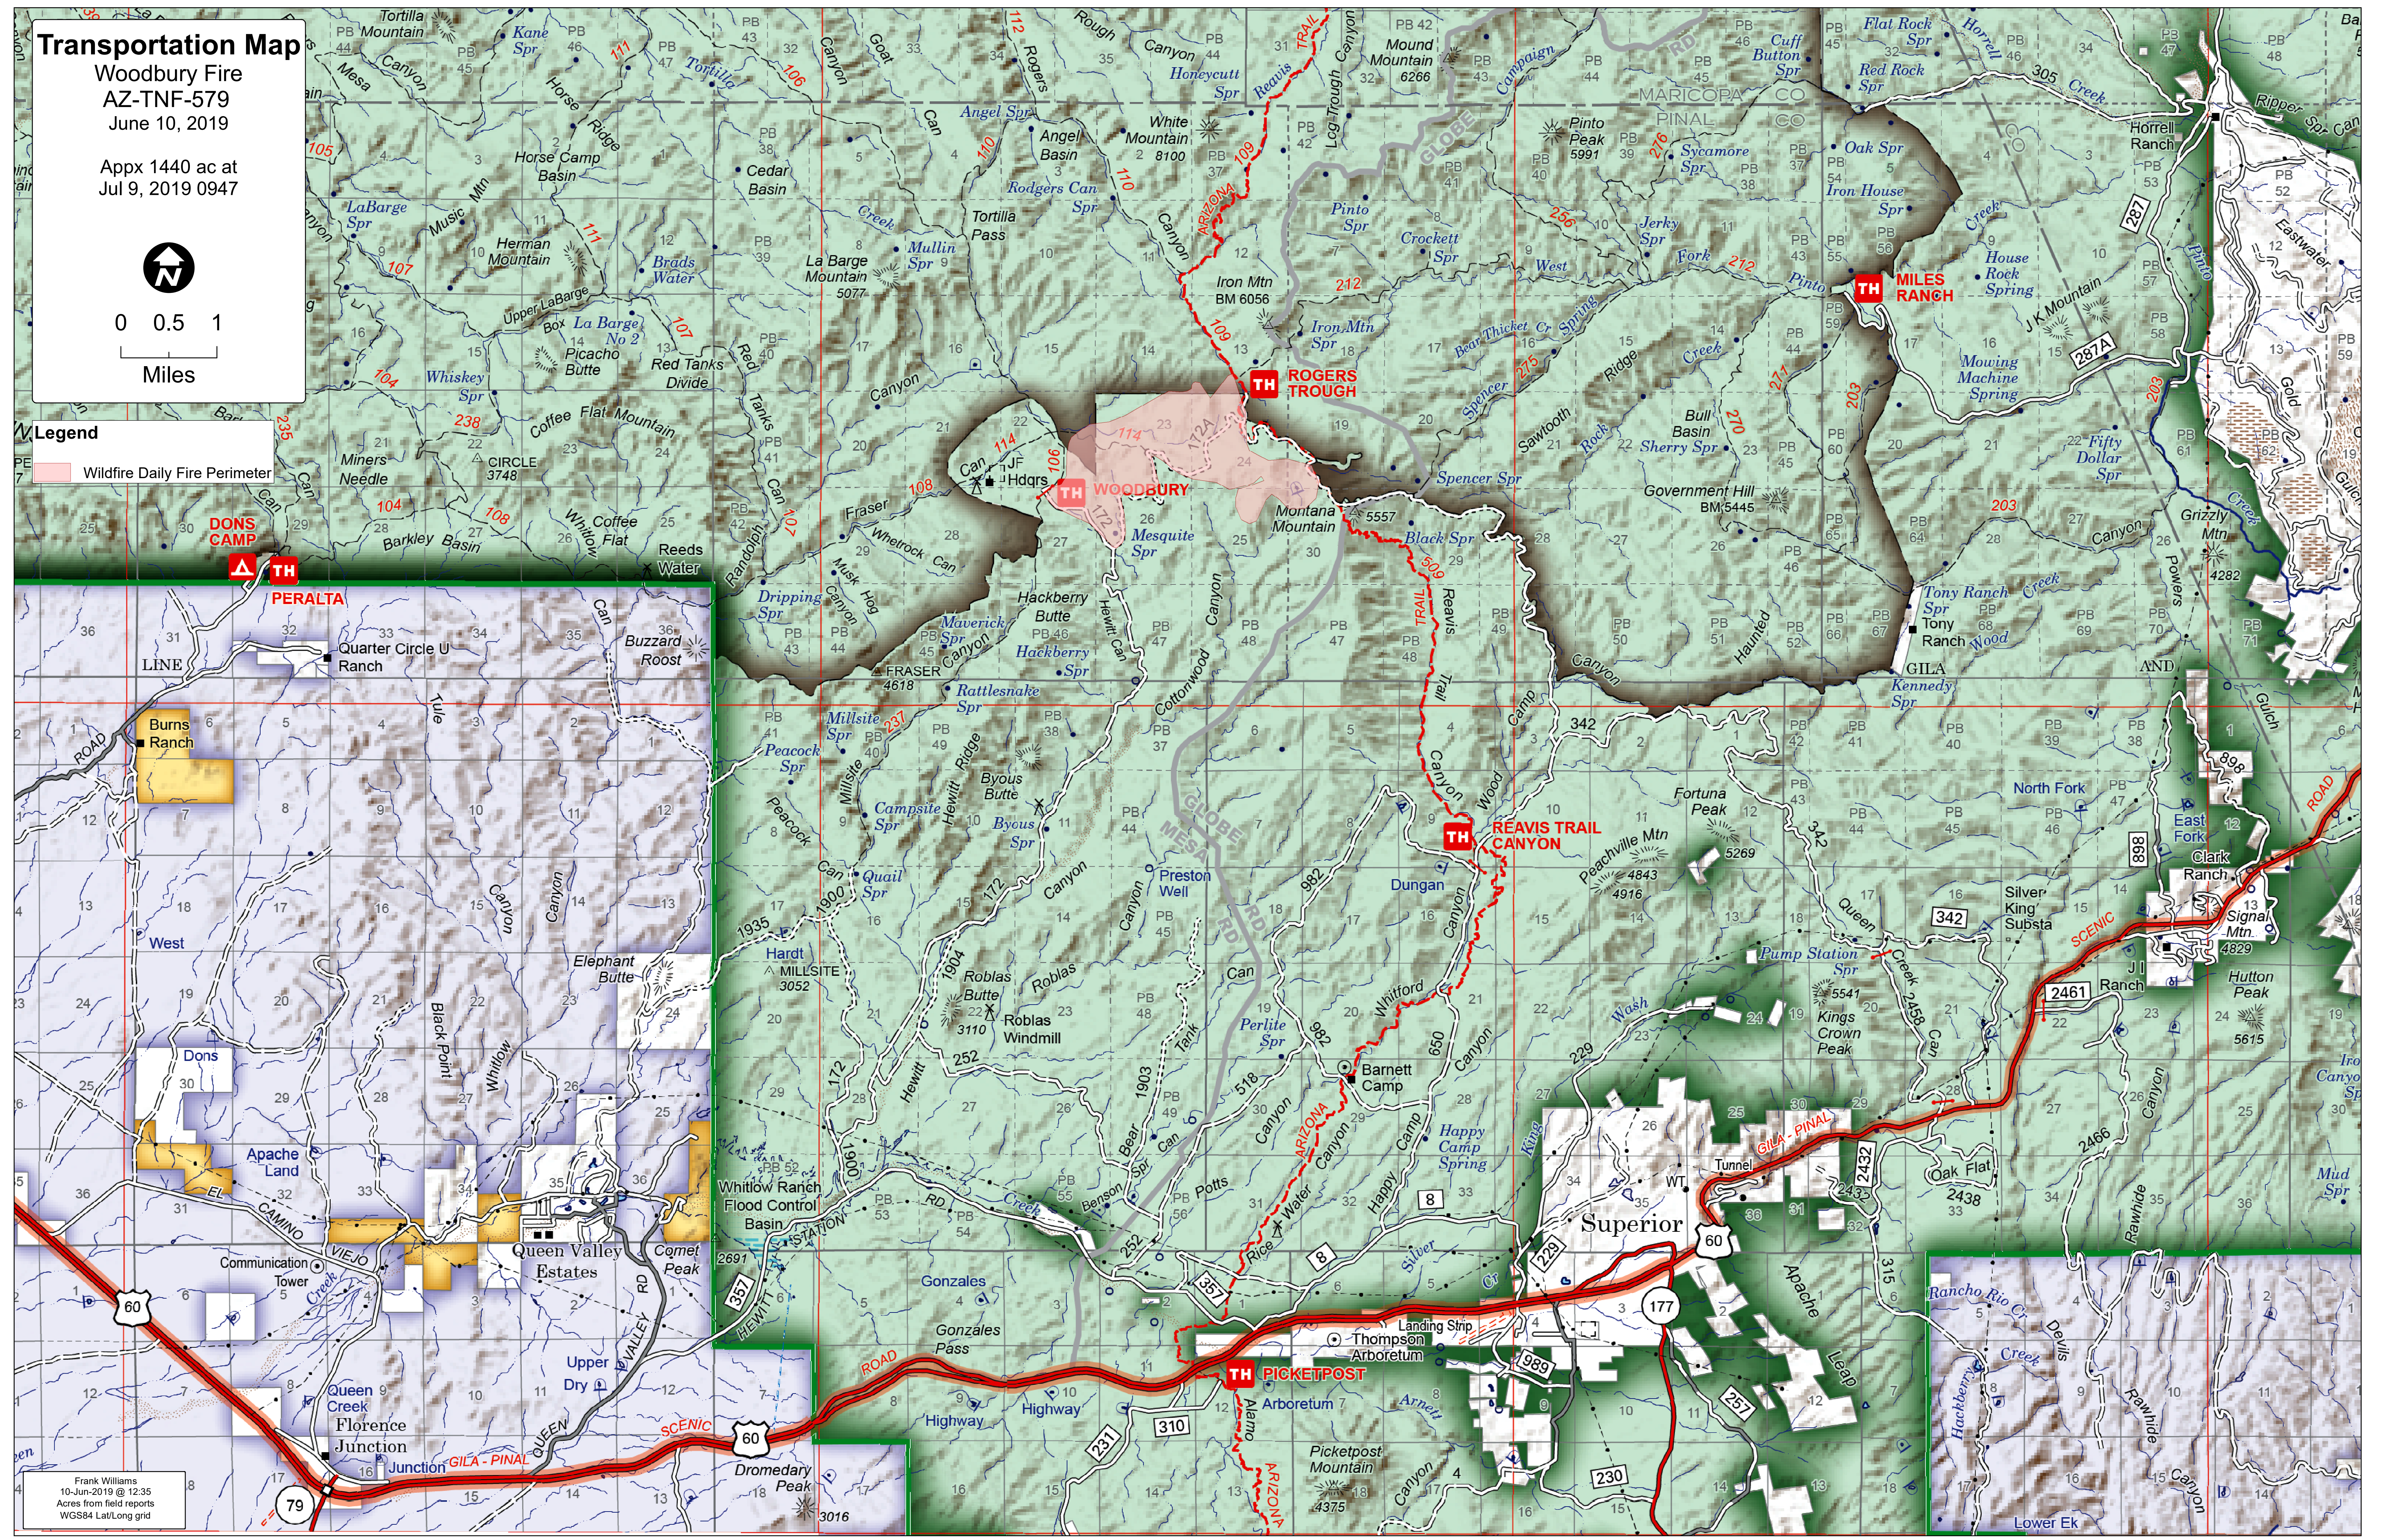

# Transportation Map

Woodbury Fire  
AZ-TNF-579  
June 10, 2019

Appx 1440 ac at  
Jul 9, 2019 0947

0 0.5 1  
Miles

## Legend

Wildfire Daily Fire Perimeter

Frank Williams  
10-Jun-2019 @ 12:35  
Acres from field reports  
WGS84 Lat/Long grid