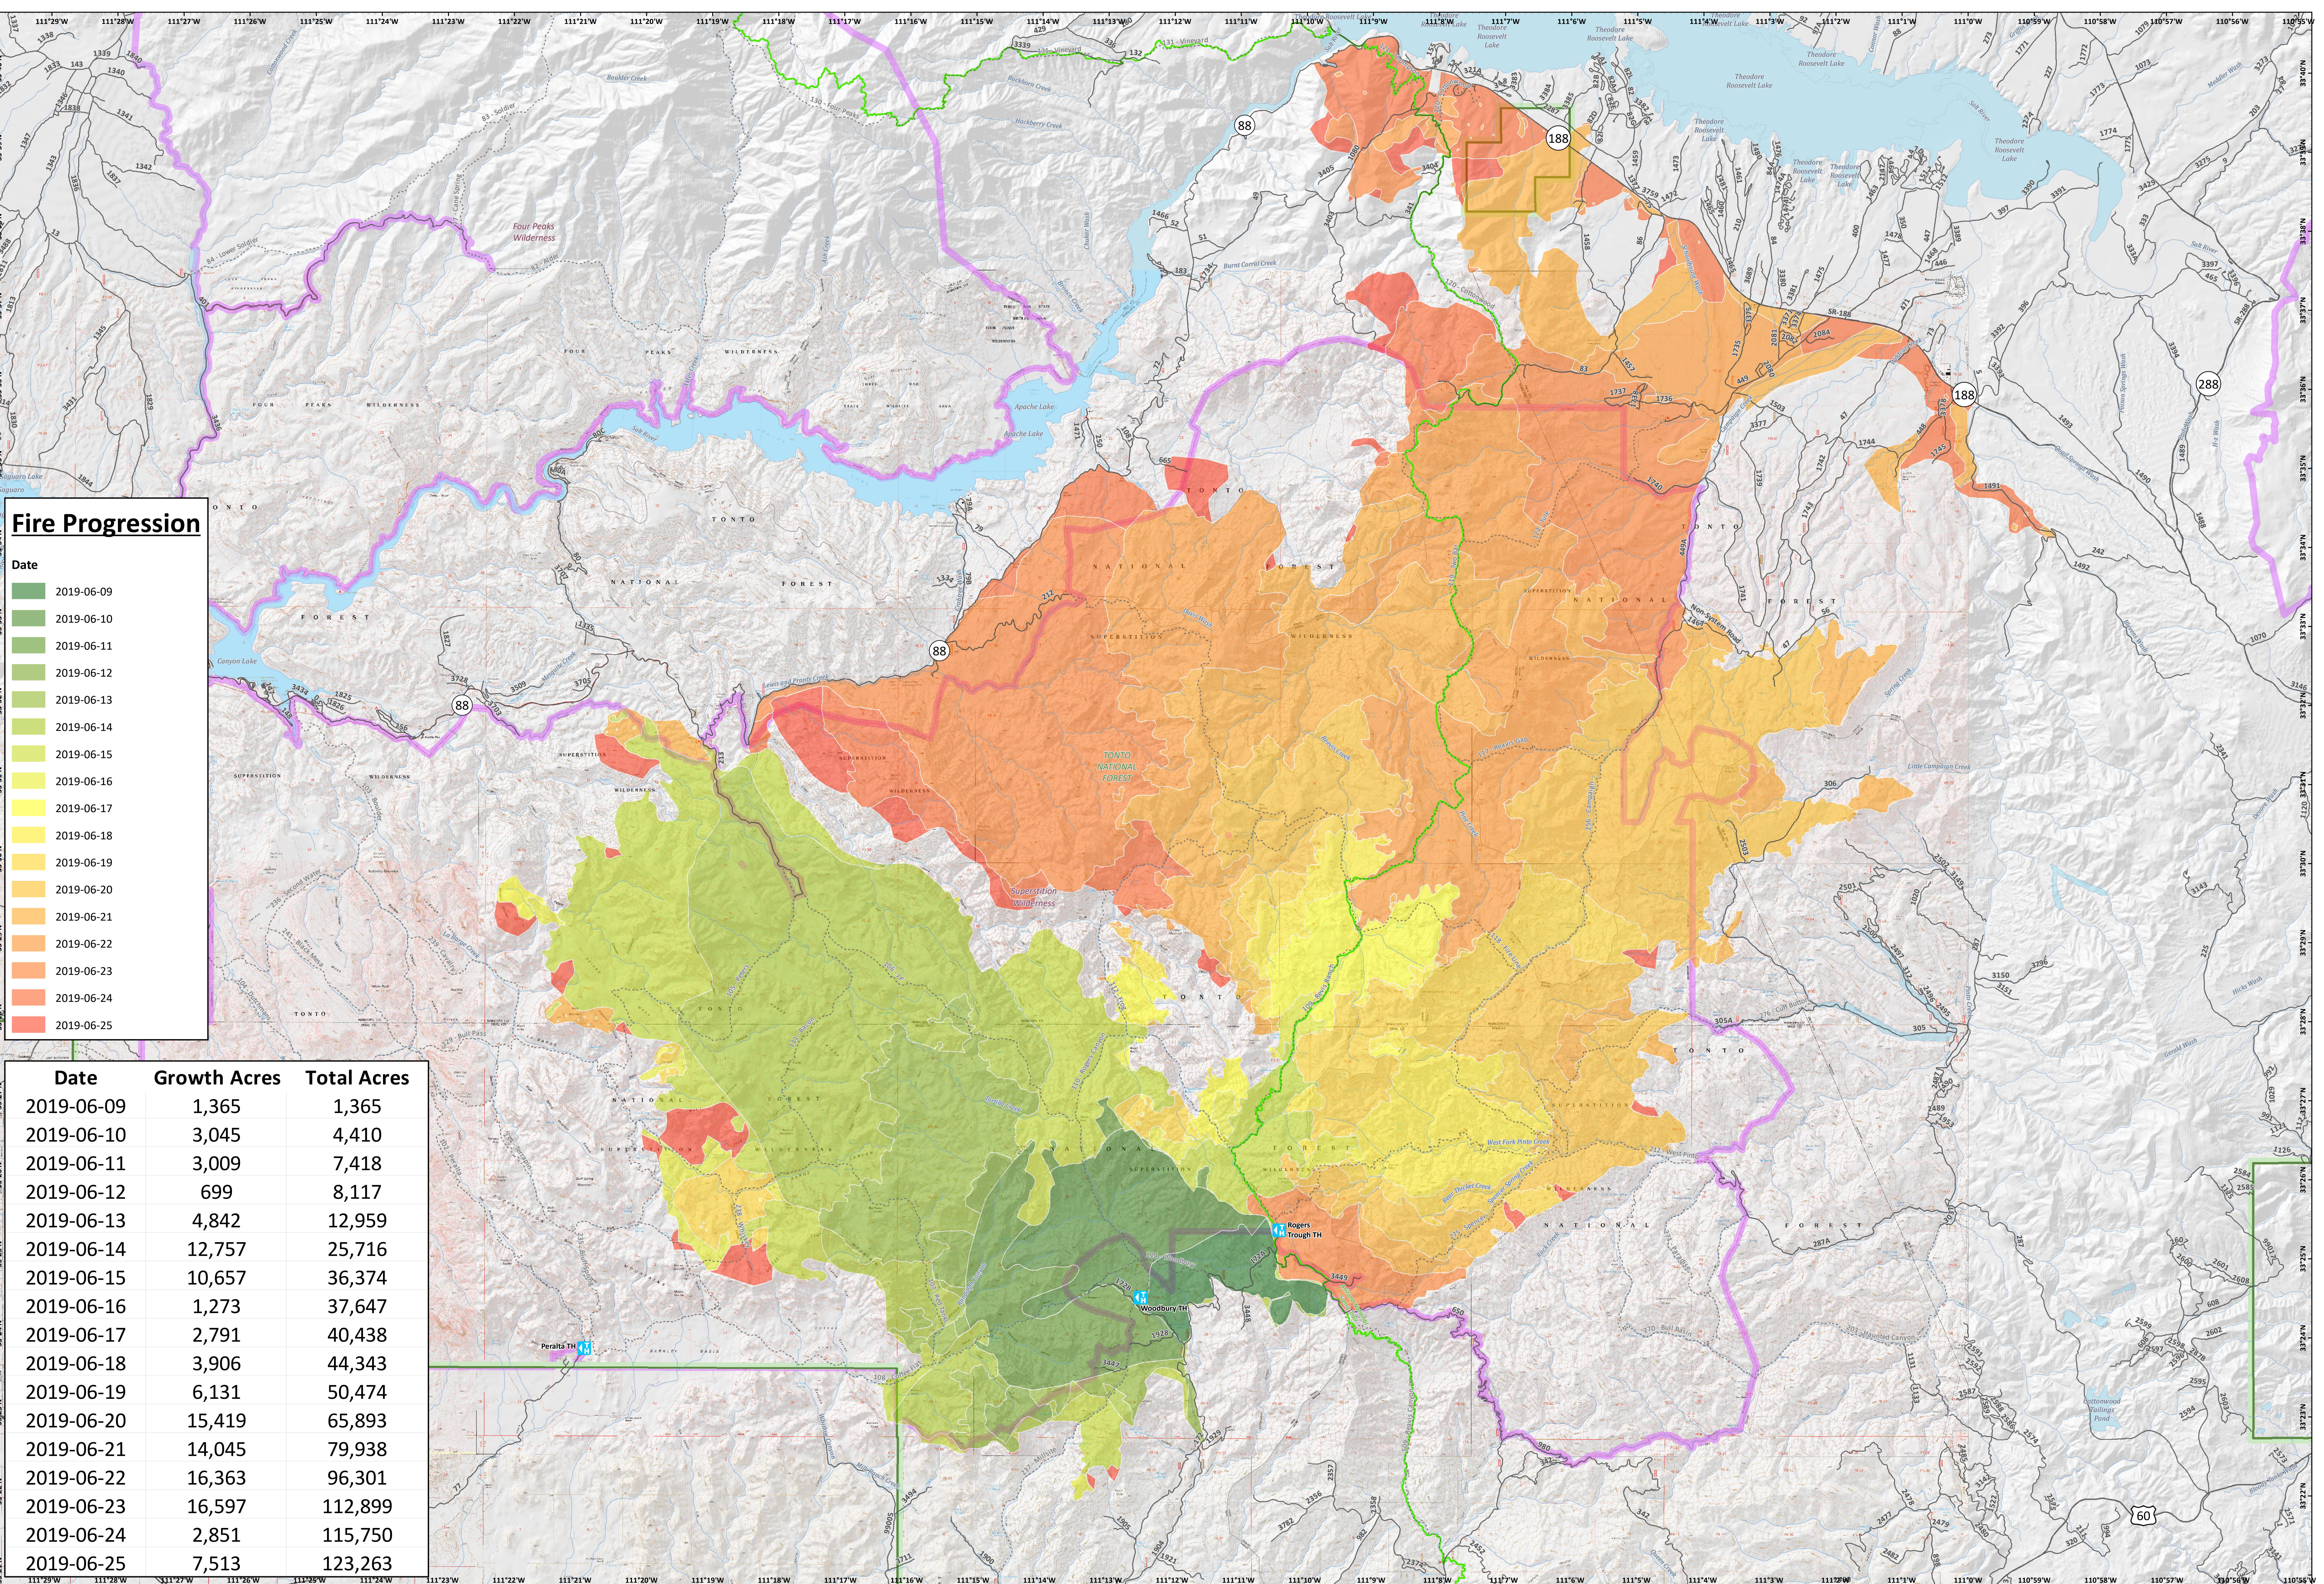

Fire Progression

Date	Growth Acres	Total Acres
2019-06-09	1,365	1,365
2019-06-10	3,045	4,410
2019-06-11	3,009	7,418
2019-06-12	699	8,117
2019-06-13	4,842	12,959
2019-06-14	12,757	25,716
2019-06-15	10,657	36,374
2019-06-16	1,273	37,647
2019-06-17	2,791	40,438
2019-06-18	3,906	44,343
2019-06-19	6,131	50,474
2019-06-20	15,419	65,893
2019-06-21	14,045	79,938
2019-06-22	16,363	96,301
2019-06-23	16,597	112,899
2019-06-24	2,851	115,750
2019-06-25	7,513	123,263

Woodbury

AZ-TNF-000579
06/26/2019 Day

Progression

- Trailheads
- U.S. Highway
- Trail
- Stream
- Forest Boundary
- State Highway
- Arizona National Scenic Trail
- Waterbody
- Wilderness
- Road

Approx 123,263 acres
6/25/19 11:46 pm

0 0.5 1
Miles
0 0.5 1
Kilometers

NAD 1983 UTM Zone 12N
Prepared by Admin
6/26/2019 09:20 hrs