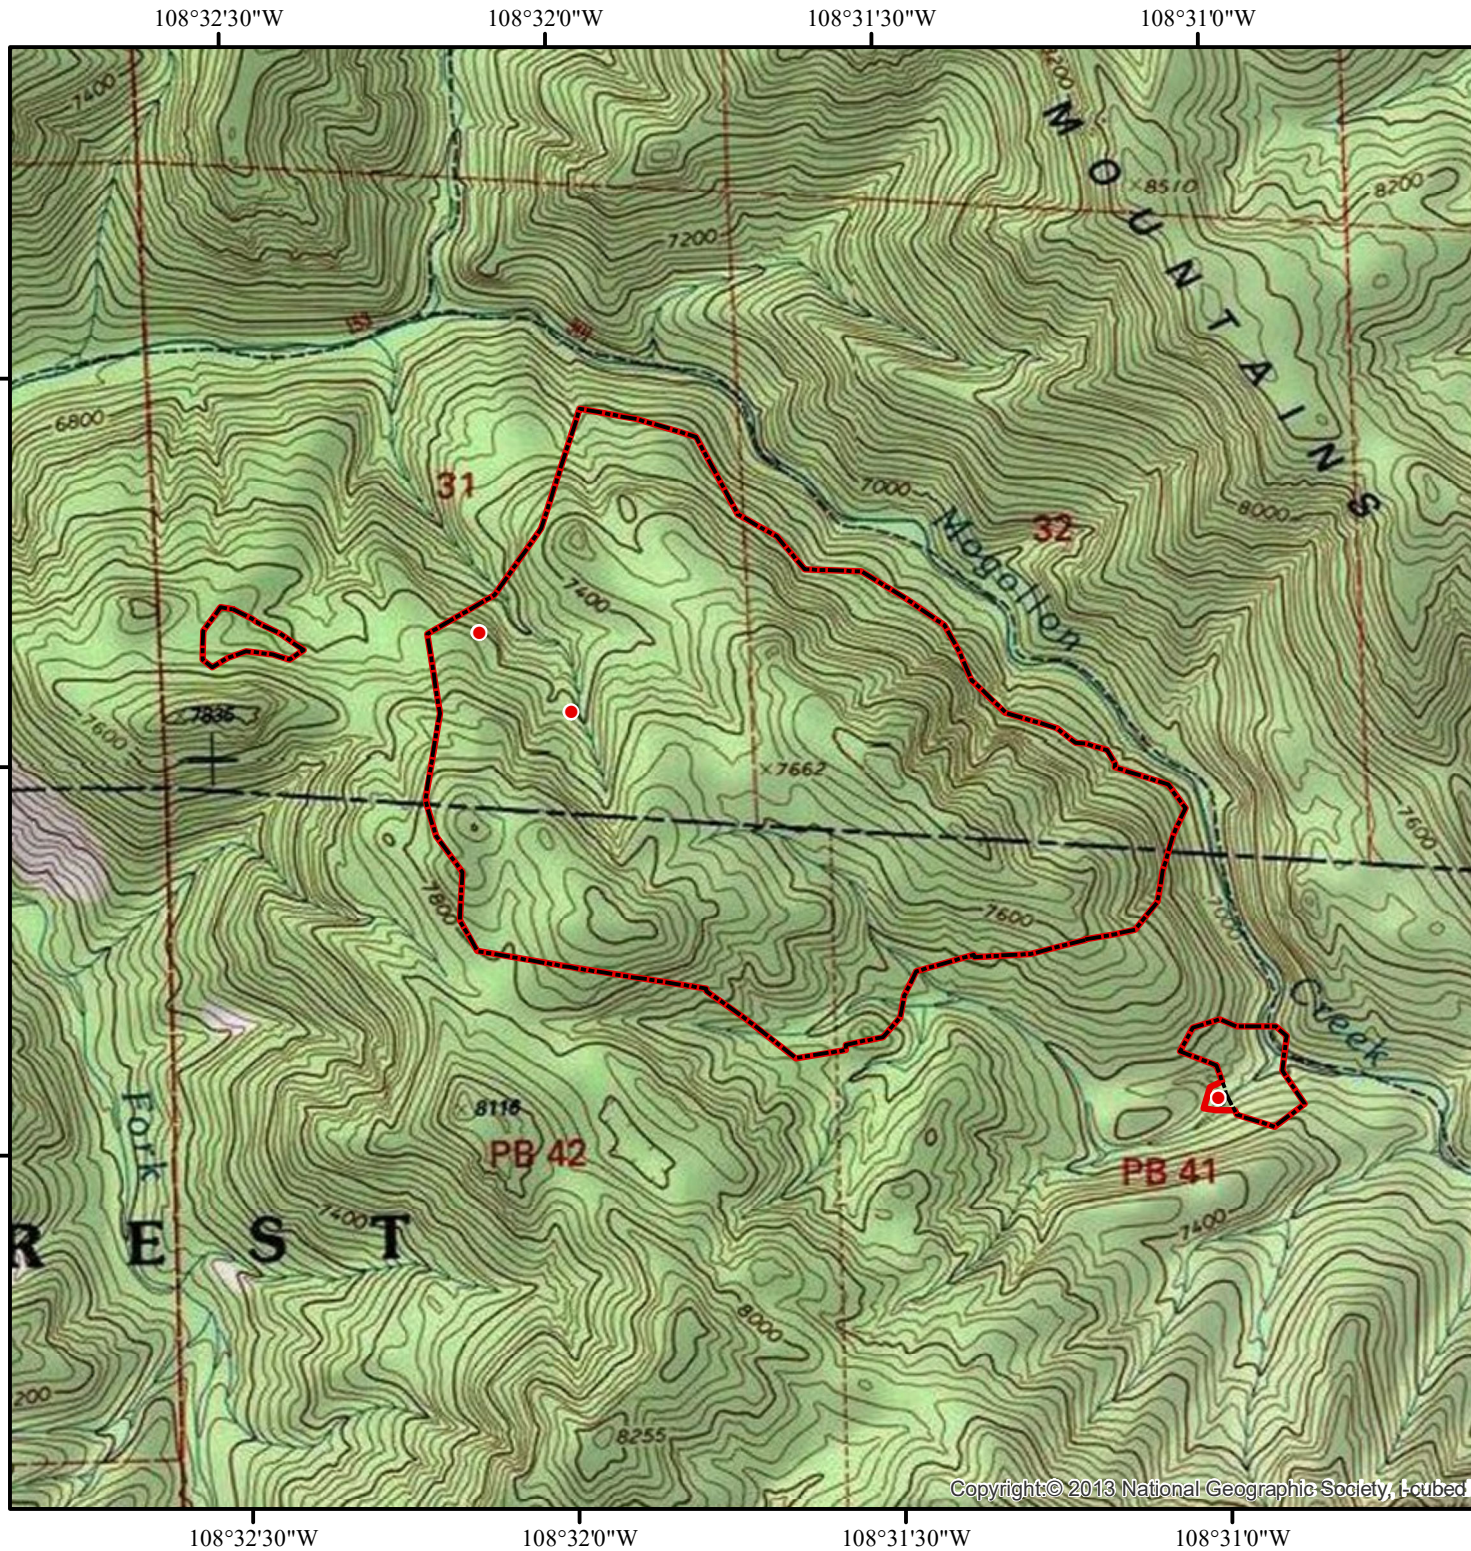

INFRARED MAP
 Woodrow
 NM-GNF-000278
 Interpreted (IR) Acres: 415
 July 14, 2019 @ 0027 MDT

	Isolated Heat
	Previous Heat Perimeter (7/18/2019)
	Heat Perimeter

Copyright © 2013 National Geographic Society, Inc.

IRIN: Cheron Ferland
 Taos, NM
 Nad 83 UTM Zone 12