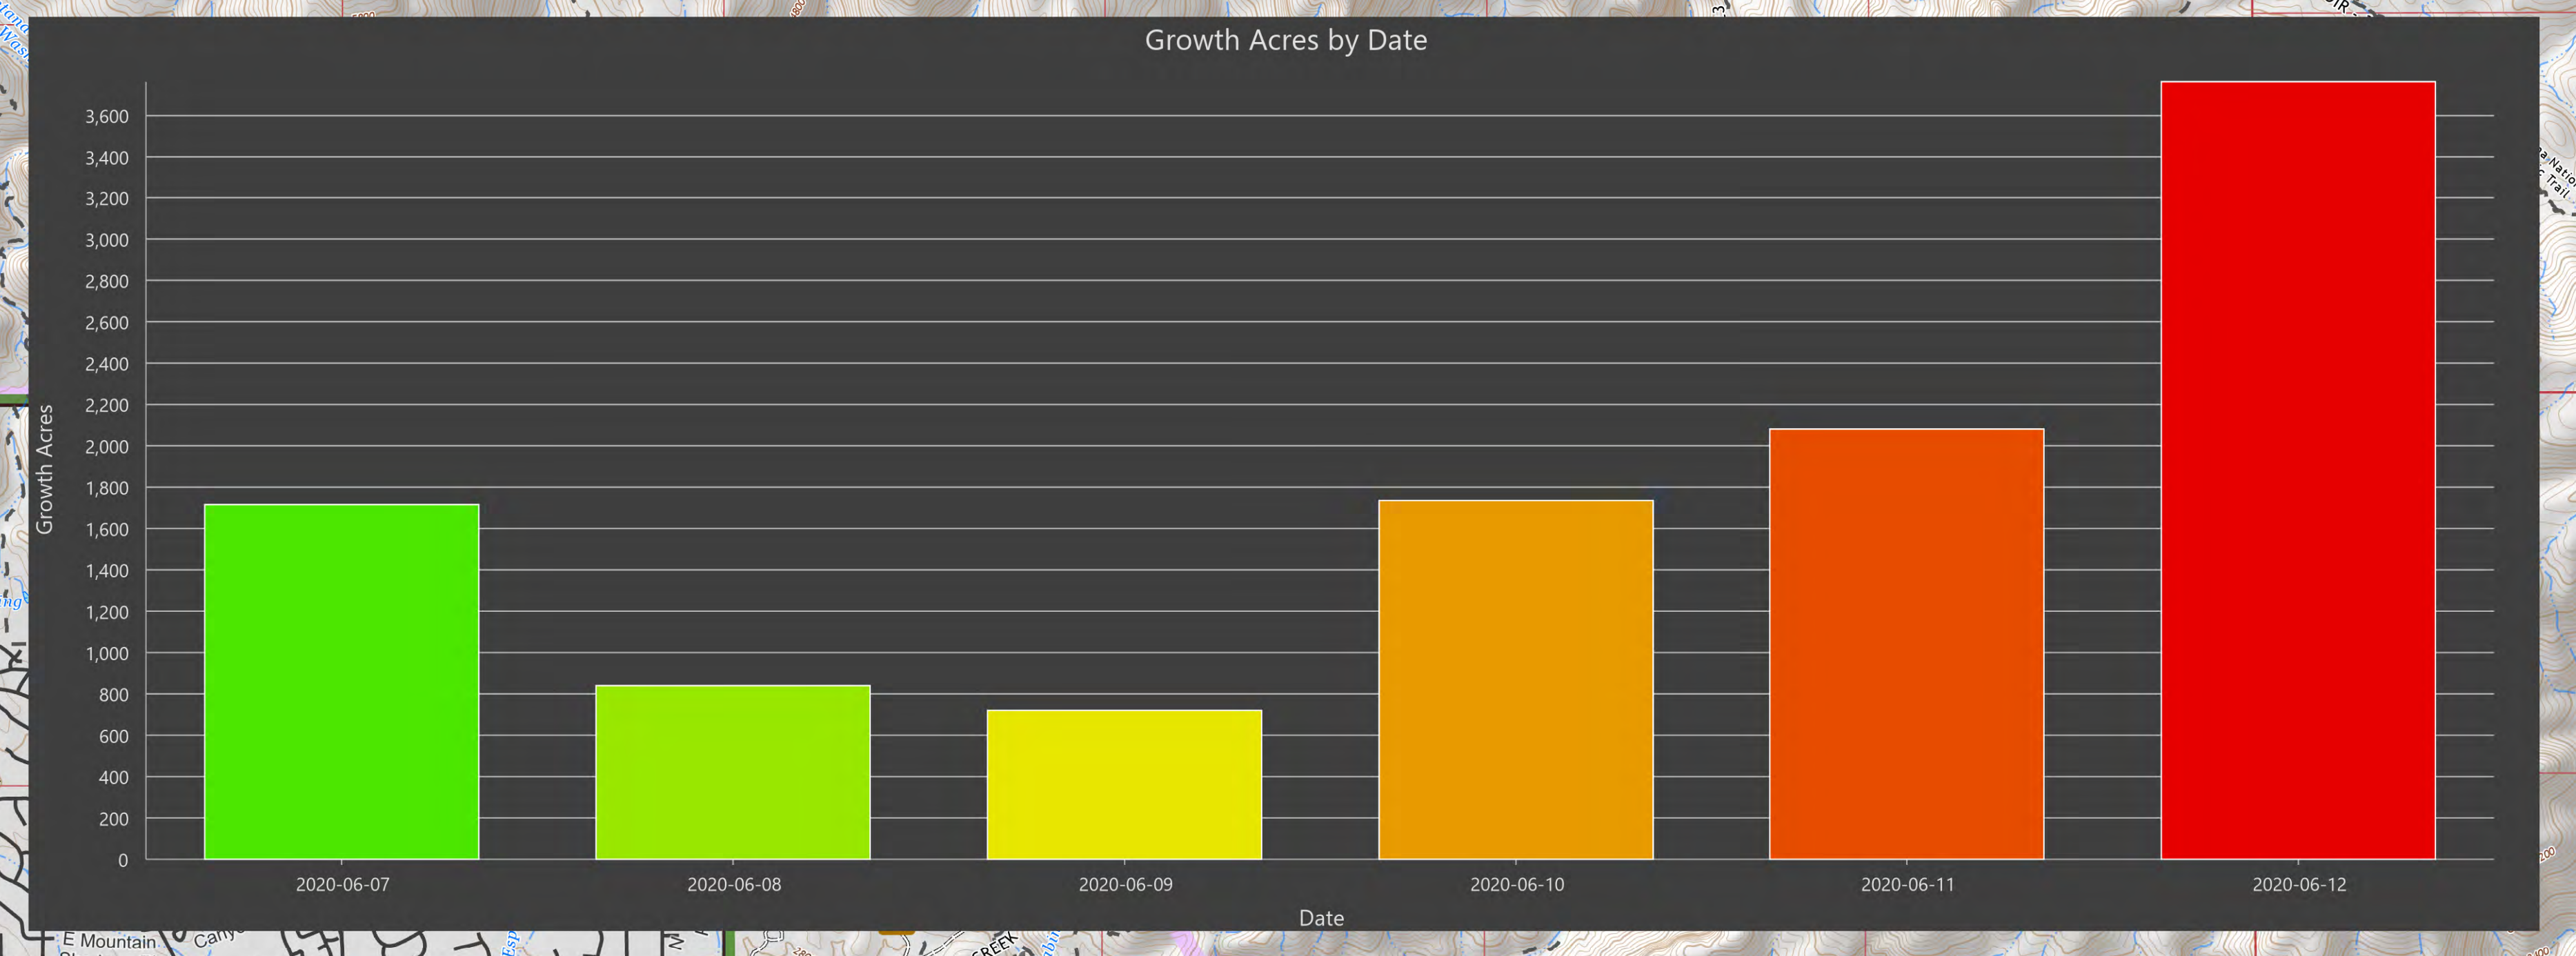

Progression

Bighorn
AZ-CNF-413
6/13/2020 Day

10,367 acres at 6/12/2020 2256

- Date
- 2020-06-07
 - 2020-06-08
 - 2020-06-09
 - 2020-06-10
 - 2020-06-11
 - 2020-06-12
- Hospital
 - Fire Station
 - Law Enforcement
 - Campground
 - Trailhead
 - Picnic Area
 - Highway or ramp
 - Local connector
 - Local or 4WD road
 - CNF Trail
 - Catalina State Park
 - Coronado National Forest
 - Bureau of Land Management
 - Wildfire Daily Fire Perimeter
 - Wilderness

kgalz
6/13/2020 1338
Acres from IR
North American 1983 Datum. LatLong
Grid