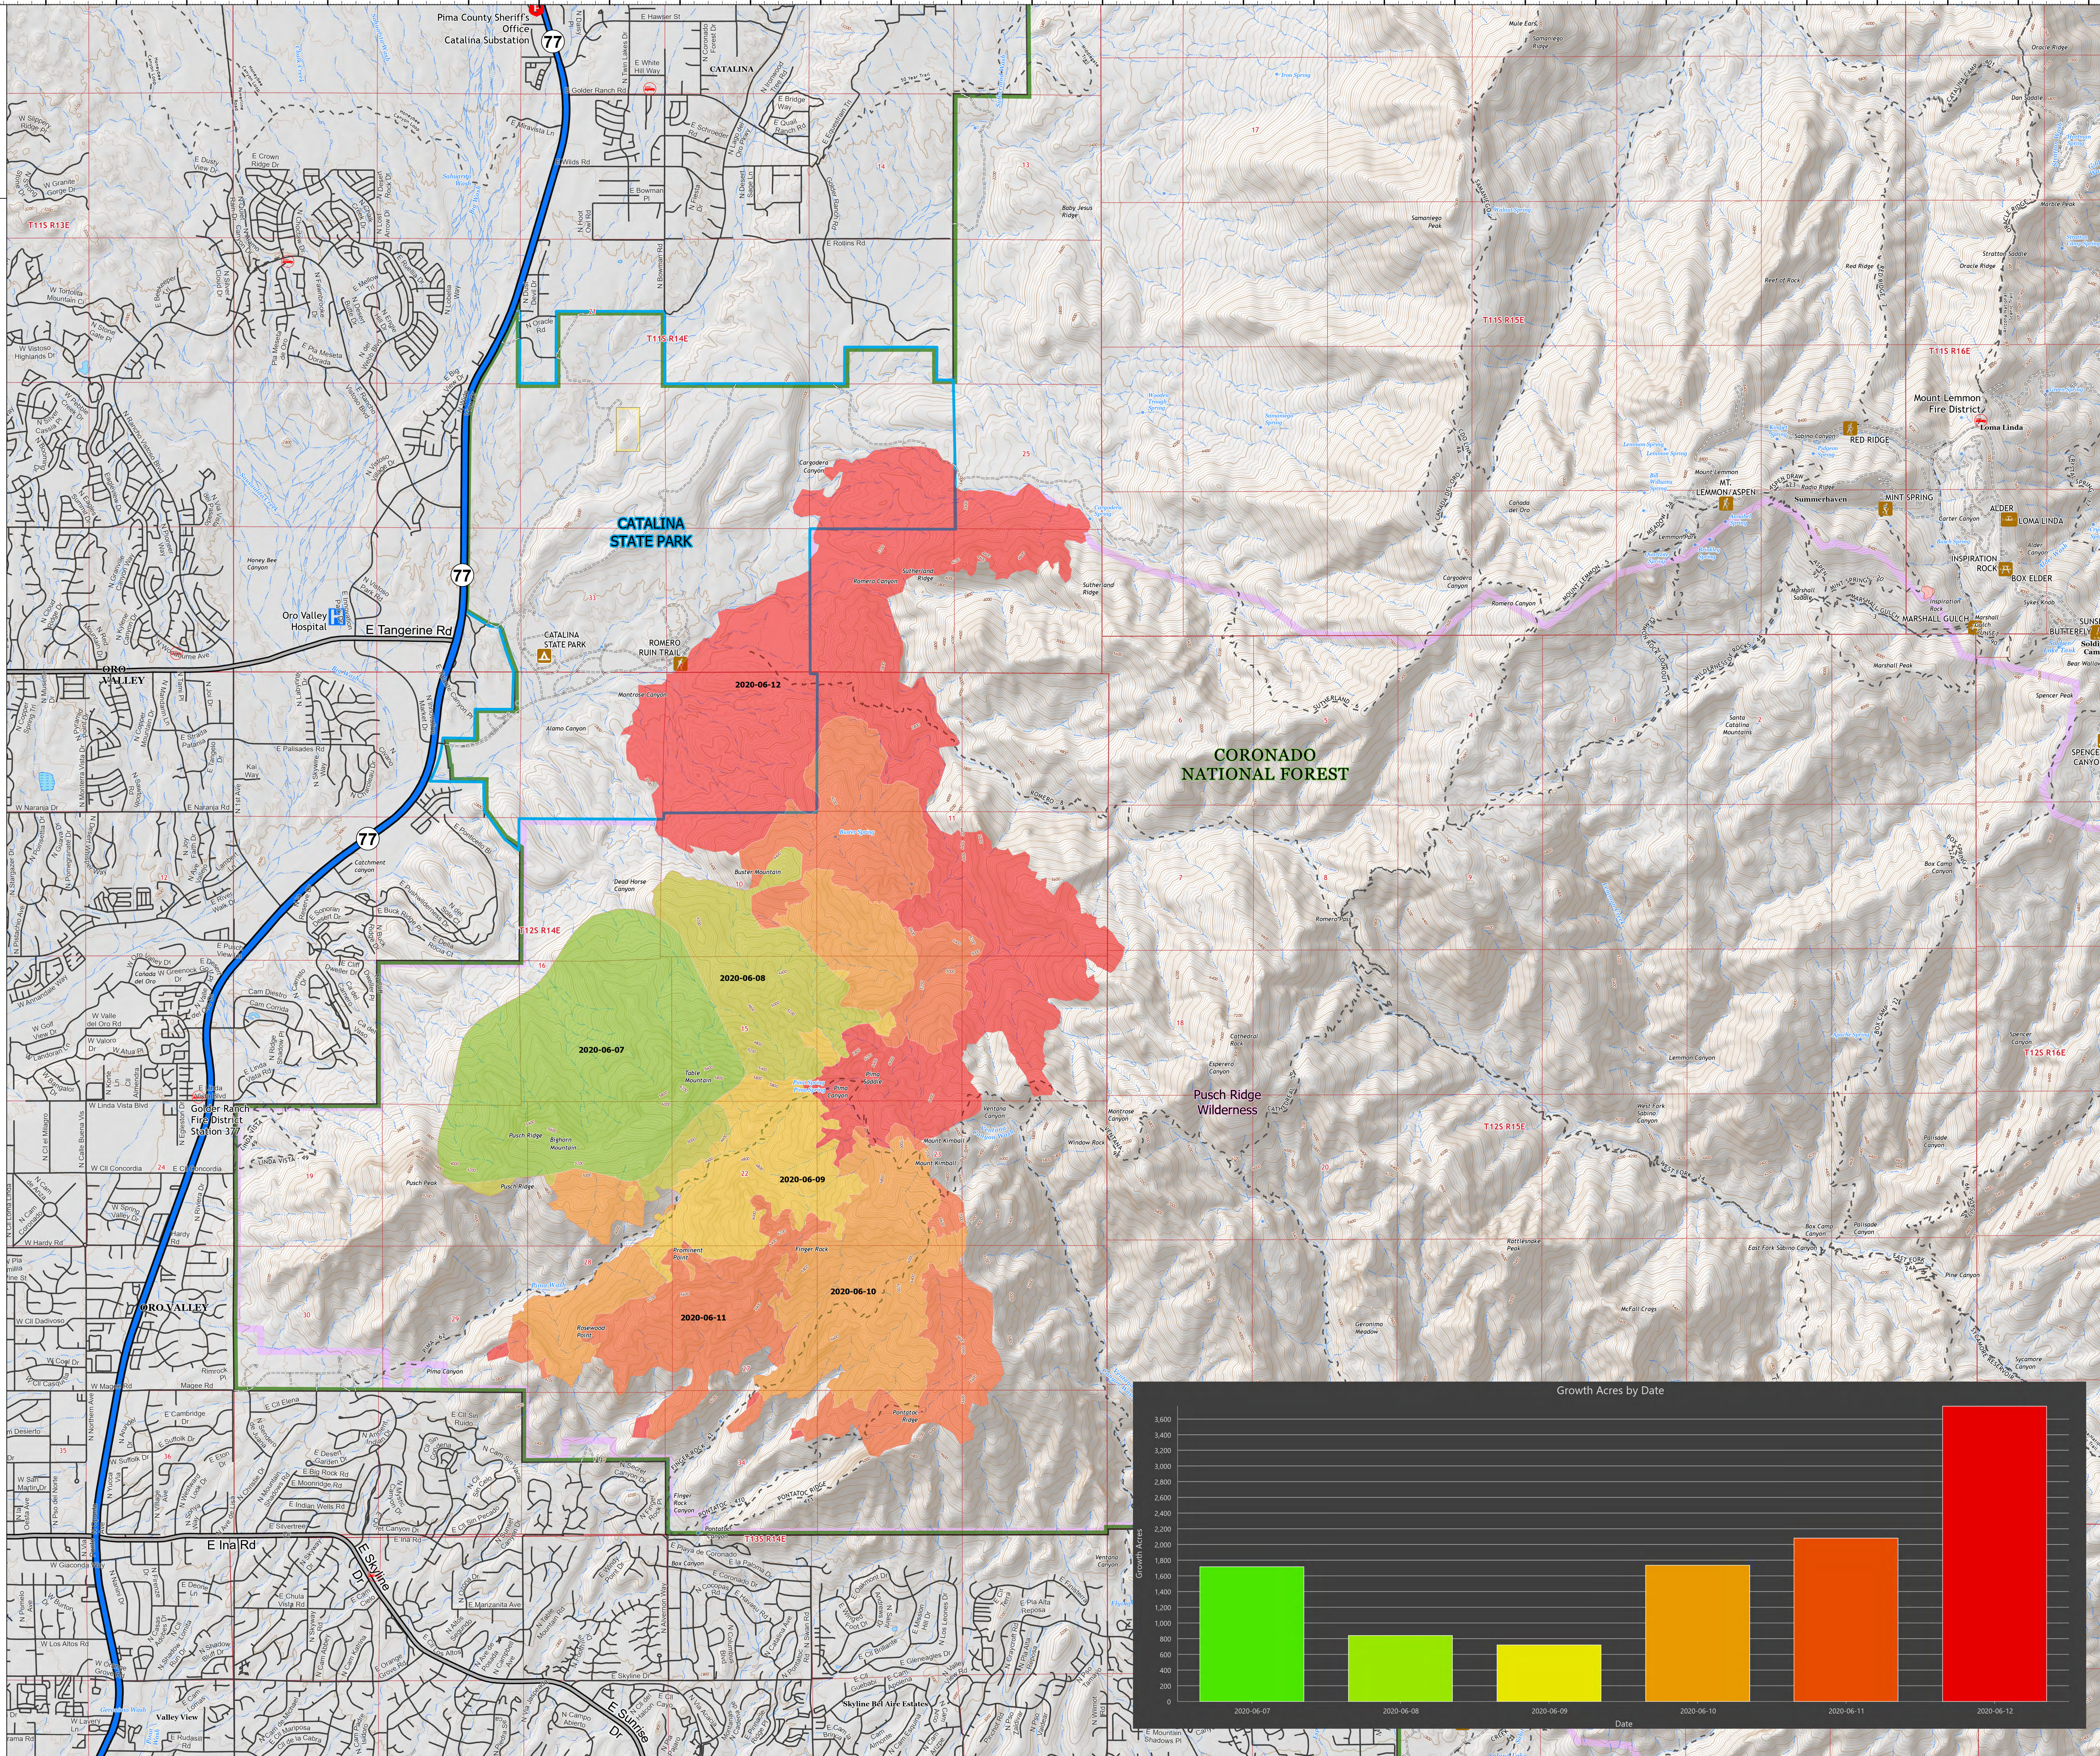

Progression

Bighorn
AZ-CNF-413
6/13/2020 Day

10,367 acres at 6/12/2020 2256

- Date
- 2020-06-07
 - 2020-06-08
 - 2020-06-09
 - 2020-06-10
 - 2020-06-11
 - 2020-06-12
- Hospital
 - Fire Station
 - Law Enforcement
 - Campground
 - Trailhead
 - Picnic Area
 - Highway or ramp
 - Local connector
 - Local or 4WD road
 - CNF Trail
 - Catalina State Park
 - Coronado National Forest
 - Bureau of Land Management
 - Wildfire Daily Fire Perimeter
 - Wilderness

kgalz
6/13/2020 1338
Acres from IR
North American 1983 Datum. LatLong
Grid