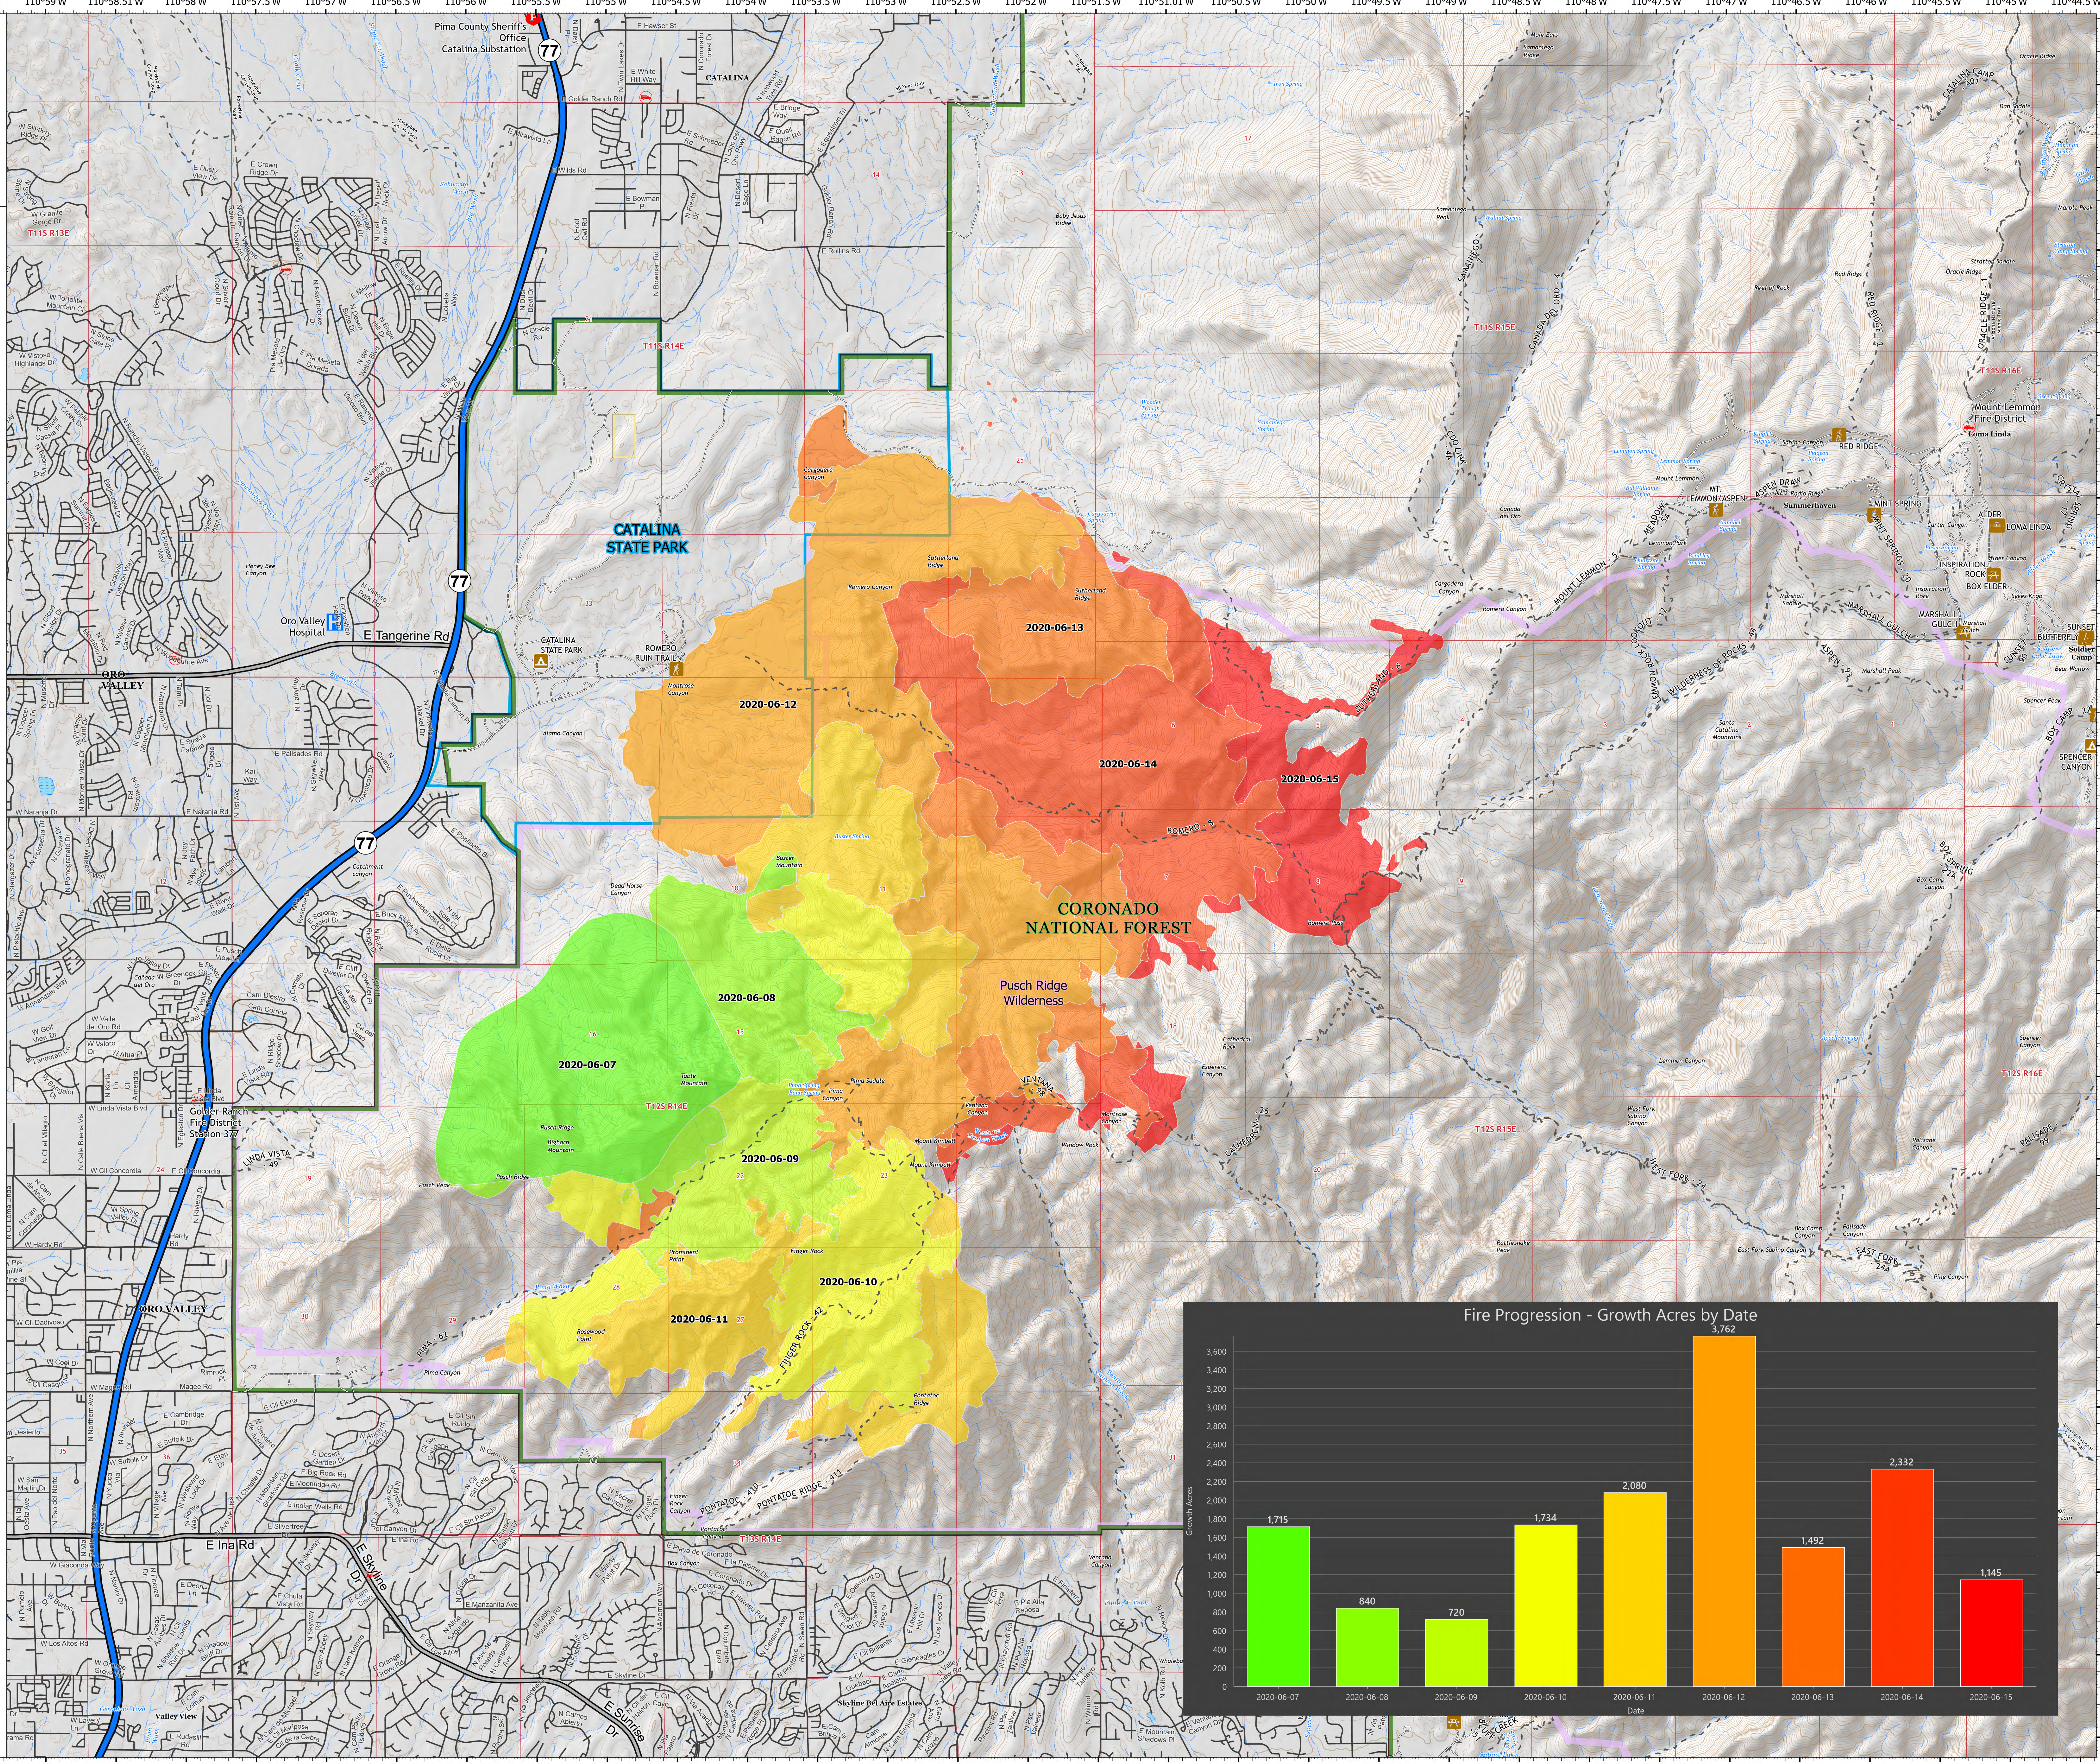

# Progression

## Bighorn

#### 6/16/2020 Day

15,805 acres at 6/15/2020 2230

- Hospital
  - Fire Station
  - Law Enforcement
  - Campground
  - Trailhead
  - Picnic Area
  - Highway or ramp
  - Local connector
  - Local or 4WD road
  - CNF Trail
  - Catalina State Park
  - Coronado National Forest
  - Bureau of Land Management
  - Wilderness
- Date
- 2020-06-07
  - 2020-06-08
  - 2020-06-09
  - 2020-06-10
  - 2020-06-11
  - 2020-06-12
  - 2020-06-13
  - 2020-06-14
  - 2020-06-15

kgalz  
6/16/2020 0554  
Acres from IR  
North American 1983 Datum. Lat/Long  
Grid