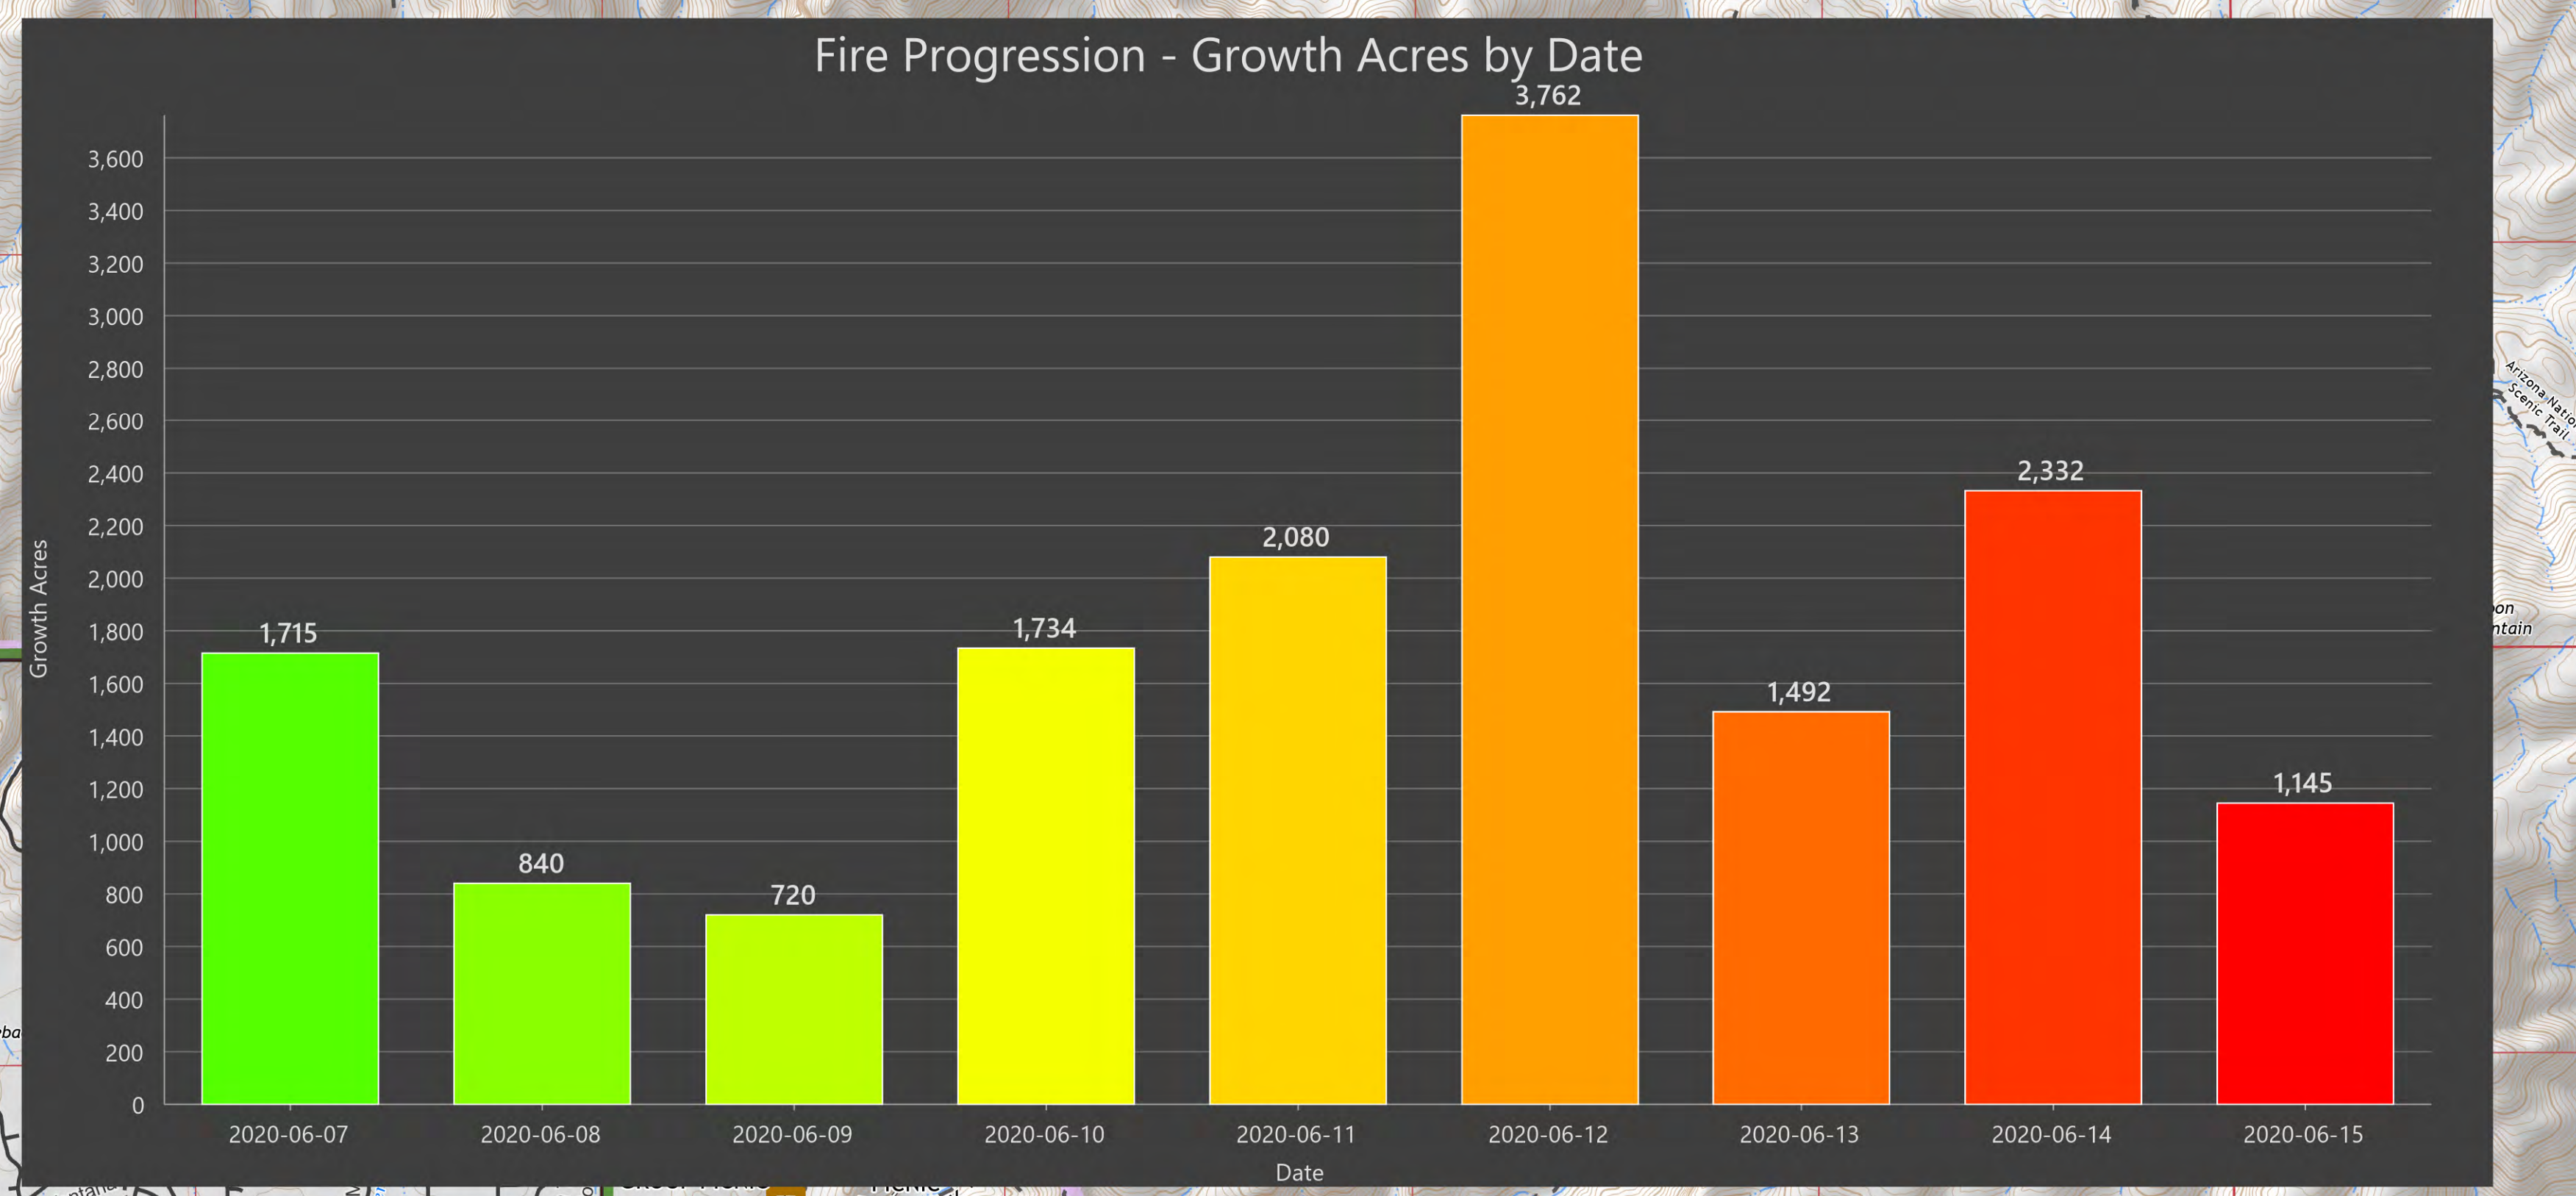

# Progression

## Bighorn

#### 6/16/2020 Day

15,805 acres at 6/15/2020 2230

- Hospital
  - Fire Station
  - Law Enforcement
  - Campground
  - Trailhead
  - Picnic Area
  - Highway or ramp
  - Local connector
  - Local or 4WD road
  - CNF Trail
  - Catalina State Park
  - Coronado National Forest
  - Bureau of Land Management
  - Wilderness
- Date
- 2020-06-07
  - 2020-06-08
  - 2020-06-09
  - 2020-06-10
  - 2020-06-11
  - 2020-06-12
  - 2020-06-13
  - 2020-06-14
  - 2020-06-15

kgalz  
6/16/2020 0554  
Acres from IR  
North American 1983 Datum. Lat/Long  
Grid