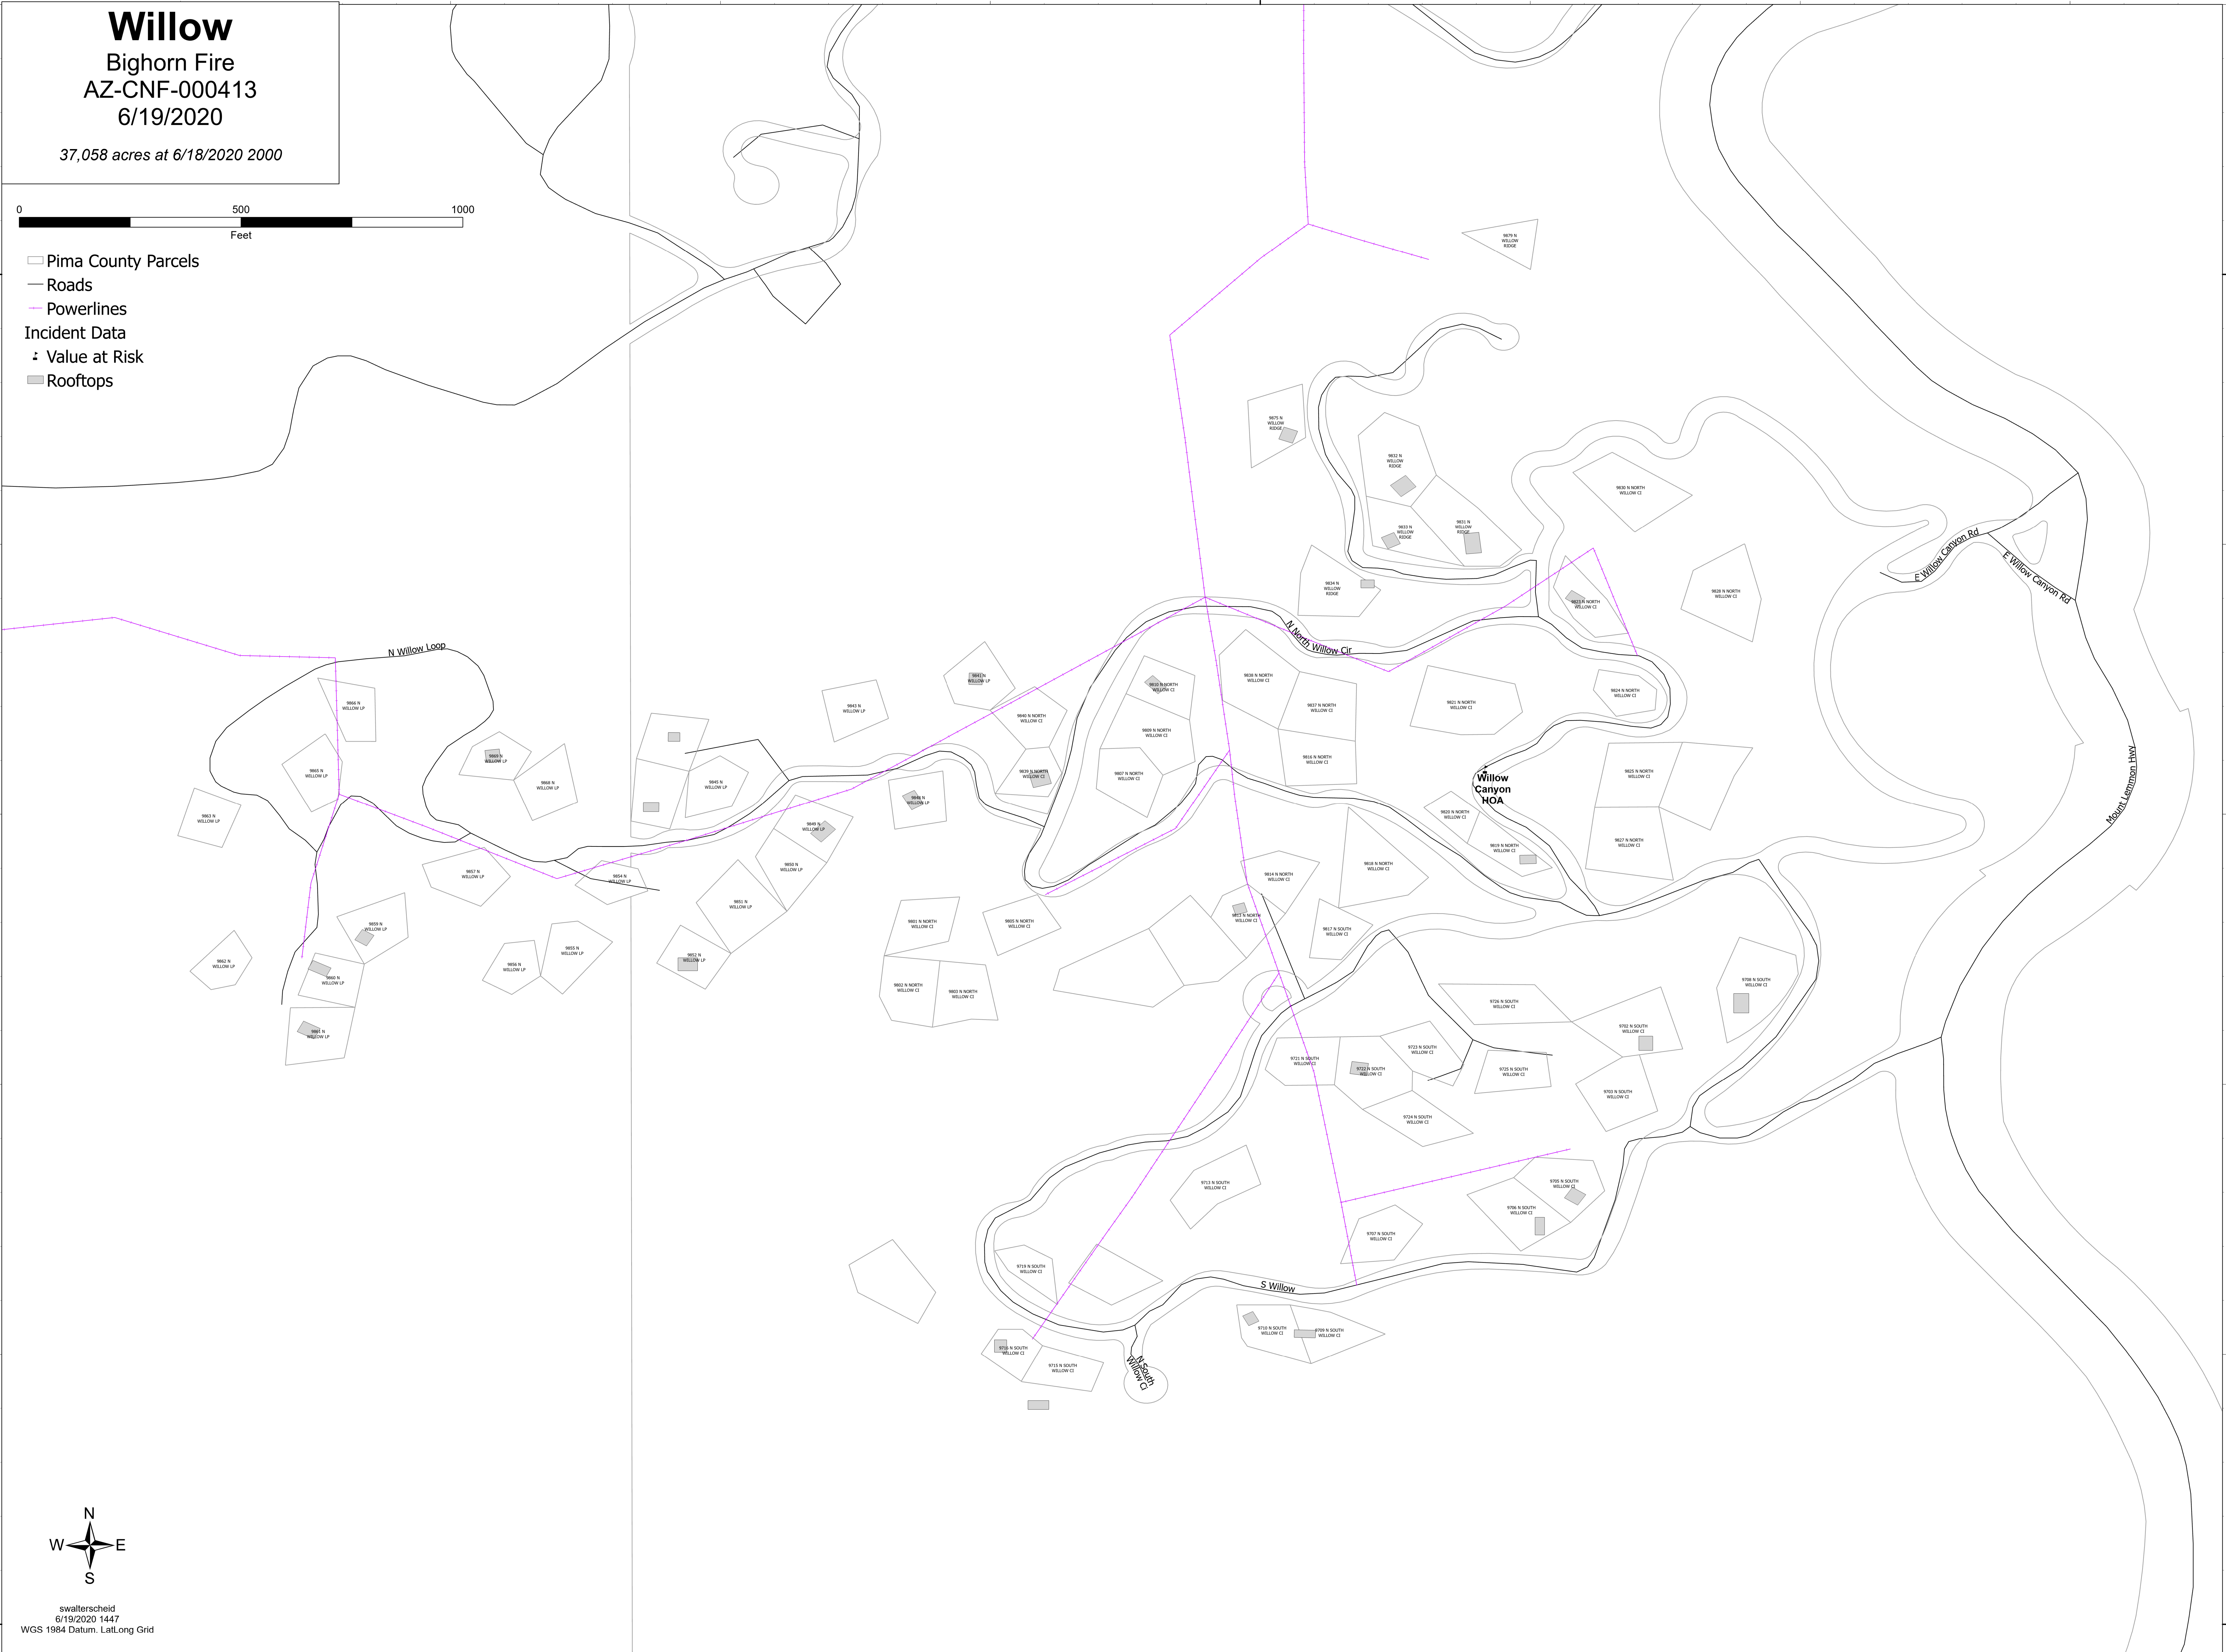

# Willow

Bighorn Fire  
AZ-CNF-000413  
6/19/2020

37,058 acres at 6/18/2020 2000

- Pima County Parcels
- Roads
- Powerlines
- Incident Data
  - ▬ Value at Risk
  - ▬ Rooftops

swalterscheid  
6/19/2020 1447  
WGS 1984 Datum, Lat,Long Grid