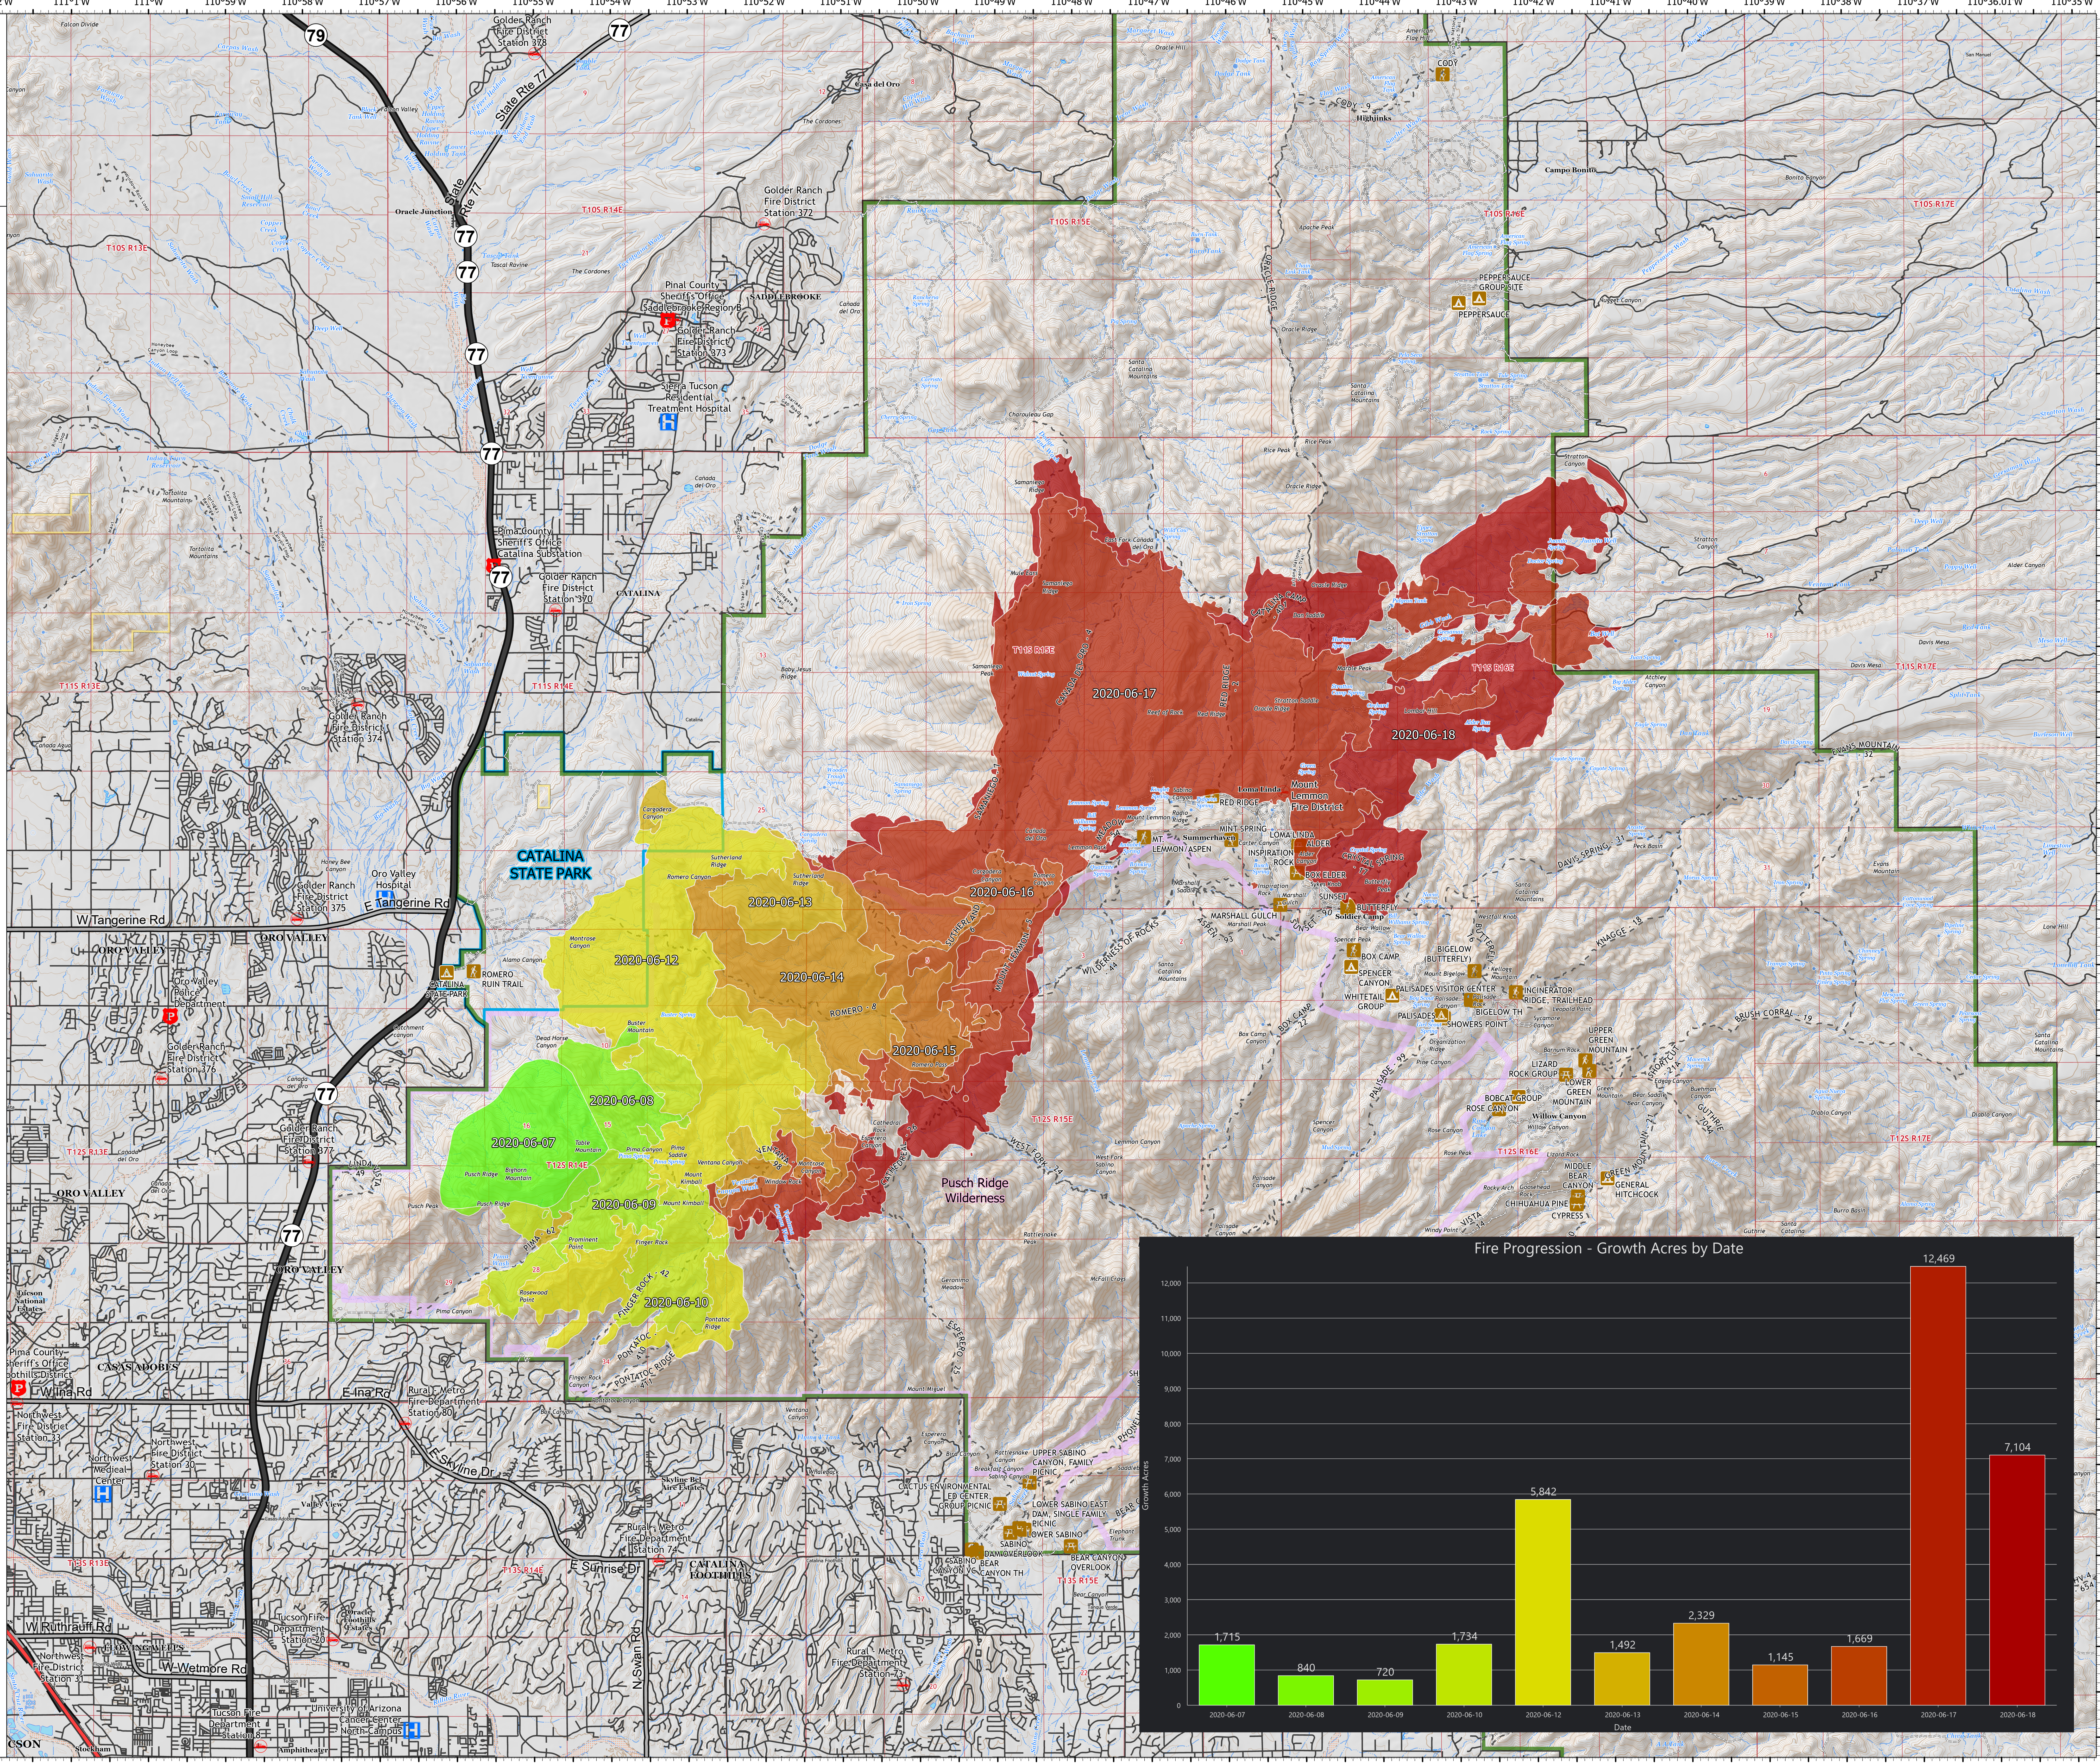

Progression

Bighorn
AZ-CNF-413
6/19/2020 Day

37,058 acres at 6/18/2020 2000

- Hospital
 - Fire Station
 - Law Enforcement
 - Campground
 - Visitor/Information Center
 - Trailhead
 - Picnic Area
 - Controlled access
 - Highway or ramp
 - Local connector
 - Local or 4WD road
 - Coronado National Forest Trail
 - Catalina State Park
 - Coronado National Forest
 - Bureau of Land Management
 - National Park Service
 - Wilderness
- Date
- 2020-06-07
 - 2020-06-08
 - 2020-06-09
 - 2020-06-10
 - 2020-06-12
 - 2020-06-13
 - 2020-06-14
 - 2020-06-15
 - 2020-06-16
 - 2020-06-17
 - 2020-06-18
- Cities

sleachet
6/19/2020 0753
Acres from IR
North American 1983 Datum, Lat/Long
Grid