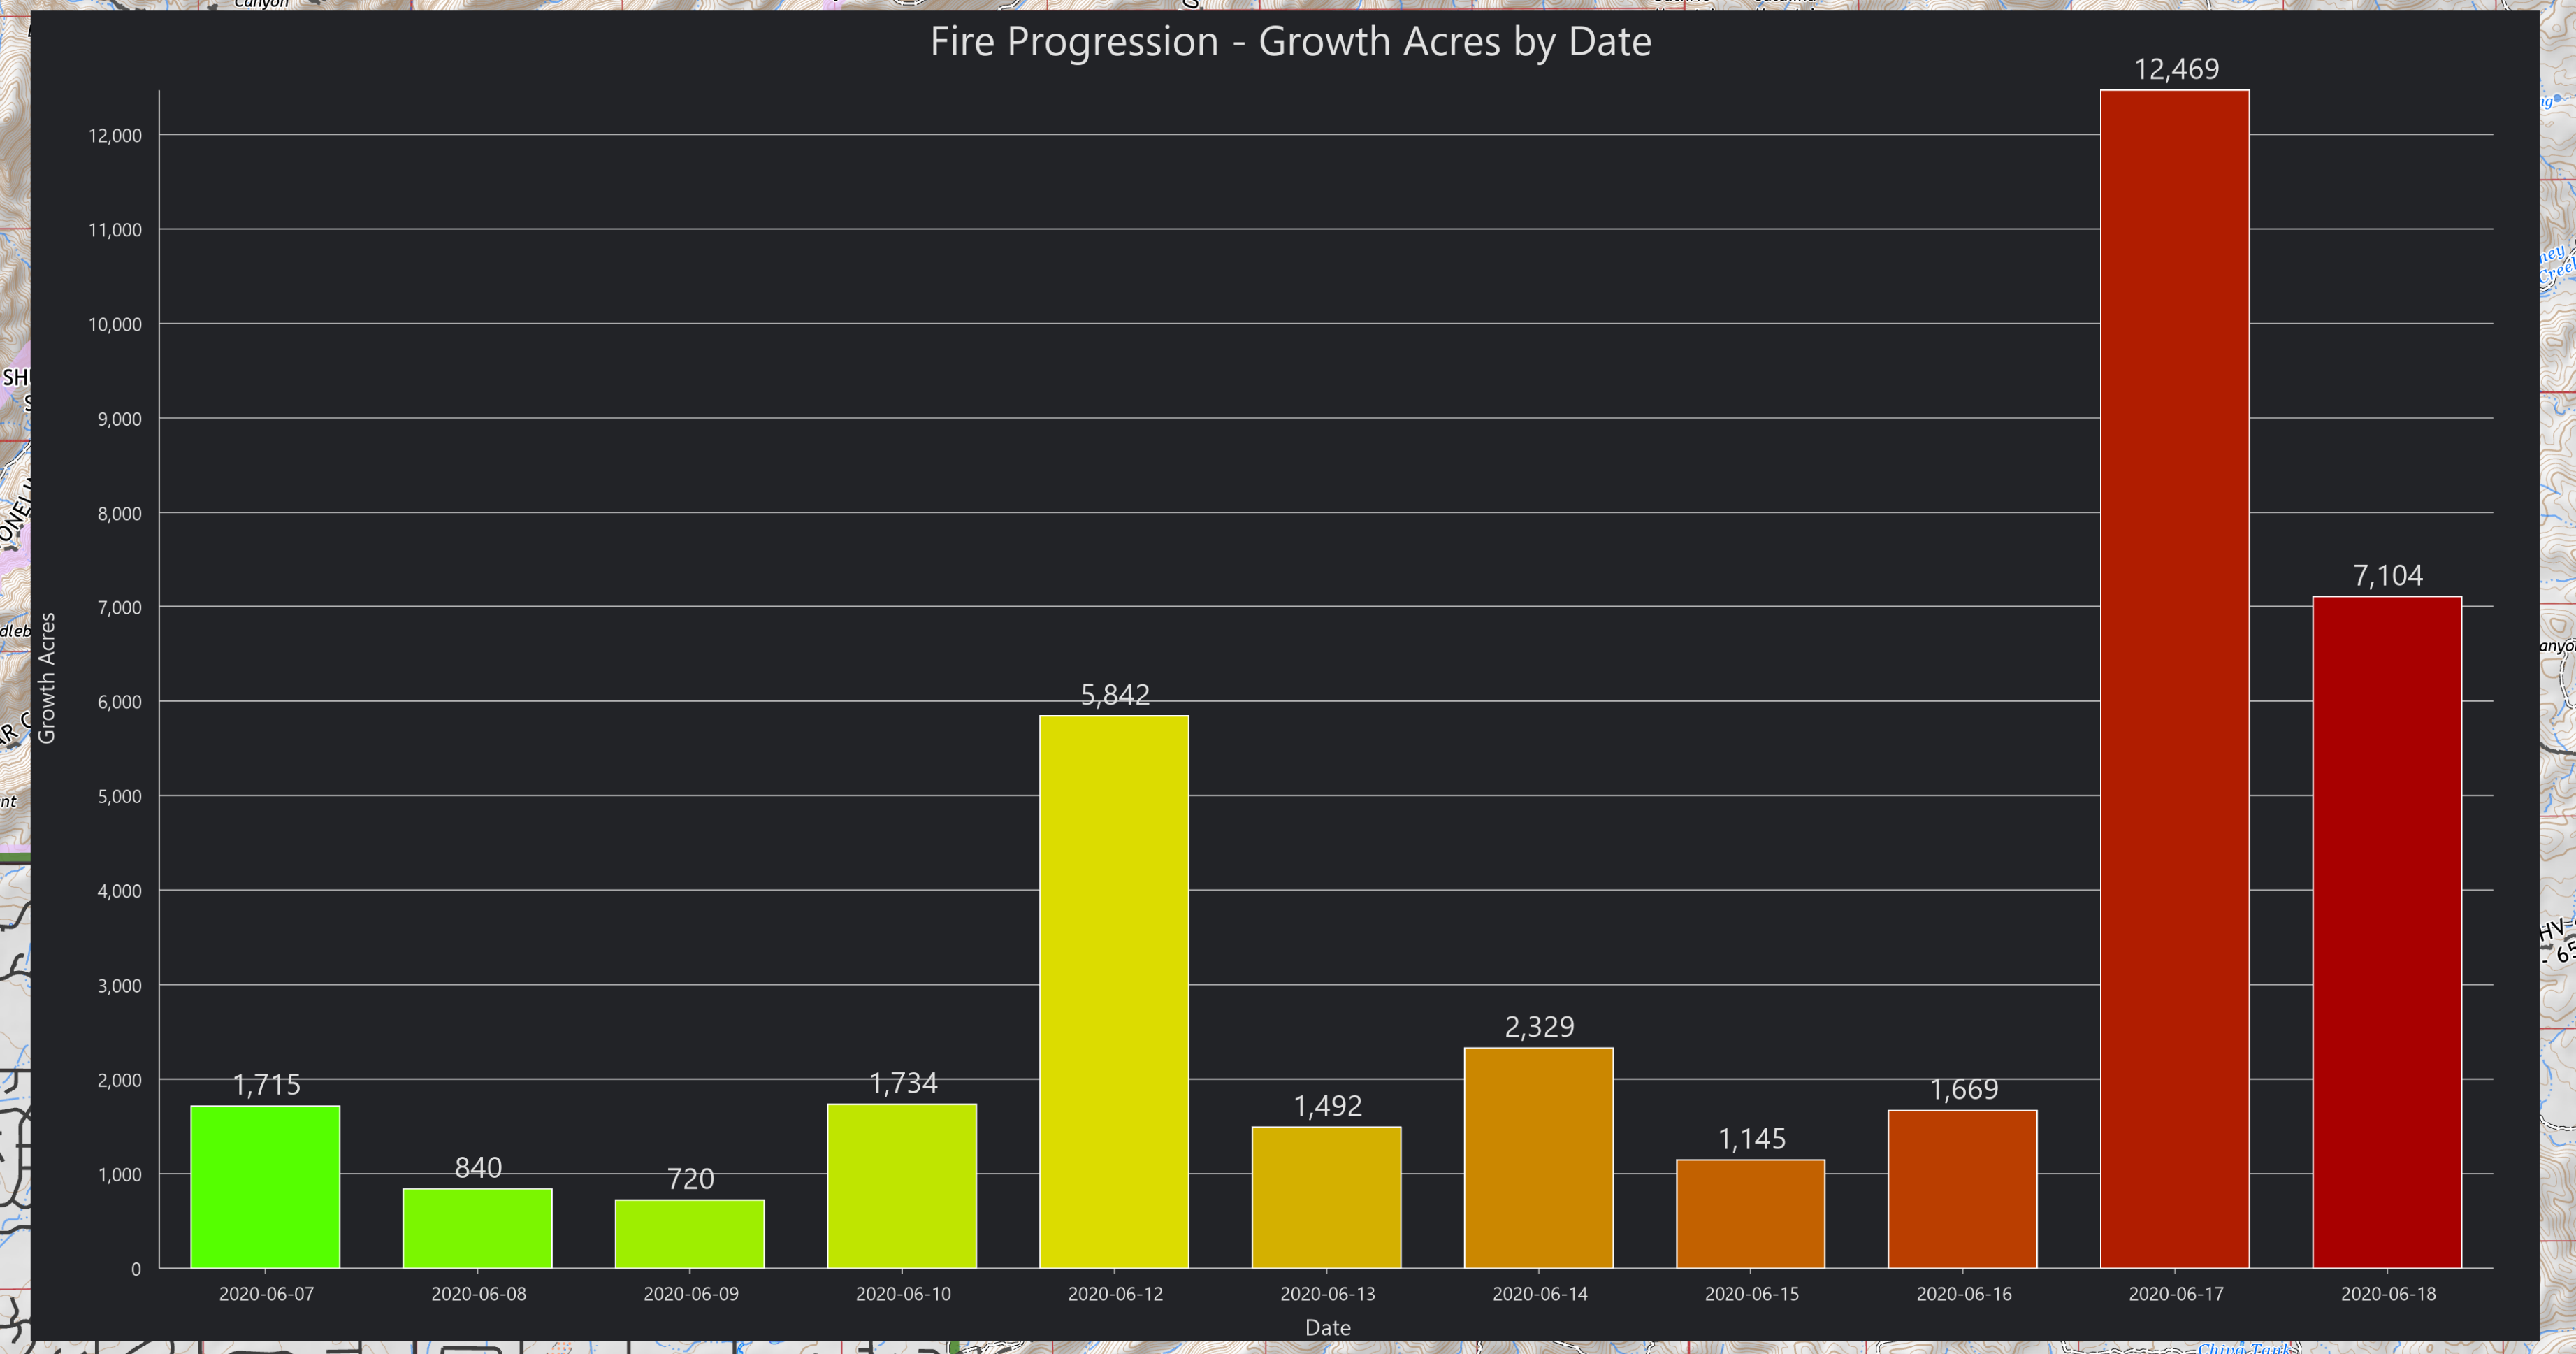

Progression

Bighorn
AZ-CNF-413
6/19/2020 Day

37,058 acres at 6/18/2020 2000

- Hospital
 - Fire Station
 - Law Enforcement
 - Campground
 - Visitor/Information Center
 - Trailhead
 - Picnic Area
 - Controlled access
 - Highway or ramp
 - Local connector
 - Local or 4WD road
 - Coronado National Forest Trail
 - Catalina State Park
 - Coronado National Forest
 - Bureau of Land Management
 - National Park Service
 - Wilderness
- Date
- 2020-06-07
 - 2020-06-08
 - 2020-06-09
 - 2020-06-10
 - 2020-06-12
 - 2020-06-13
 - 2020-06-14
 - 2020-06-15
 - 2020-06-16
 - 2020-06-17
 - 2020-06-18
- Cities

sleachet
6/19/2020 0753
Acres from IR
North American 1983 Datum, Lat/Long
Grid