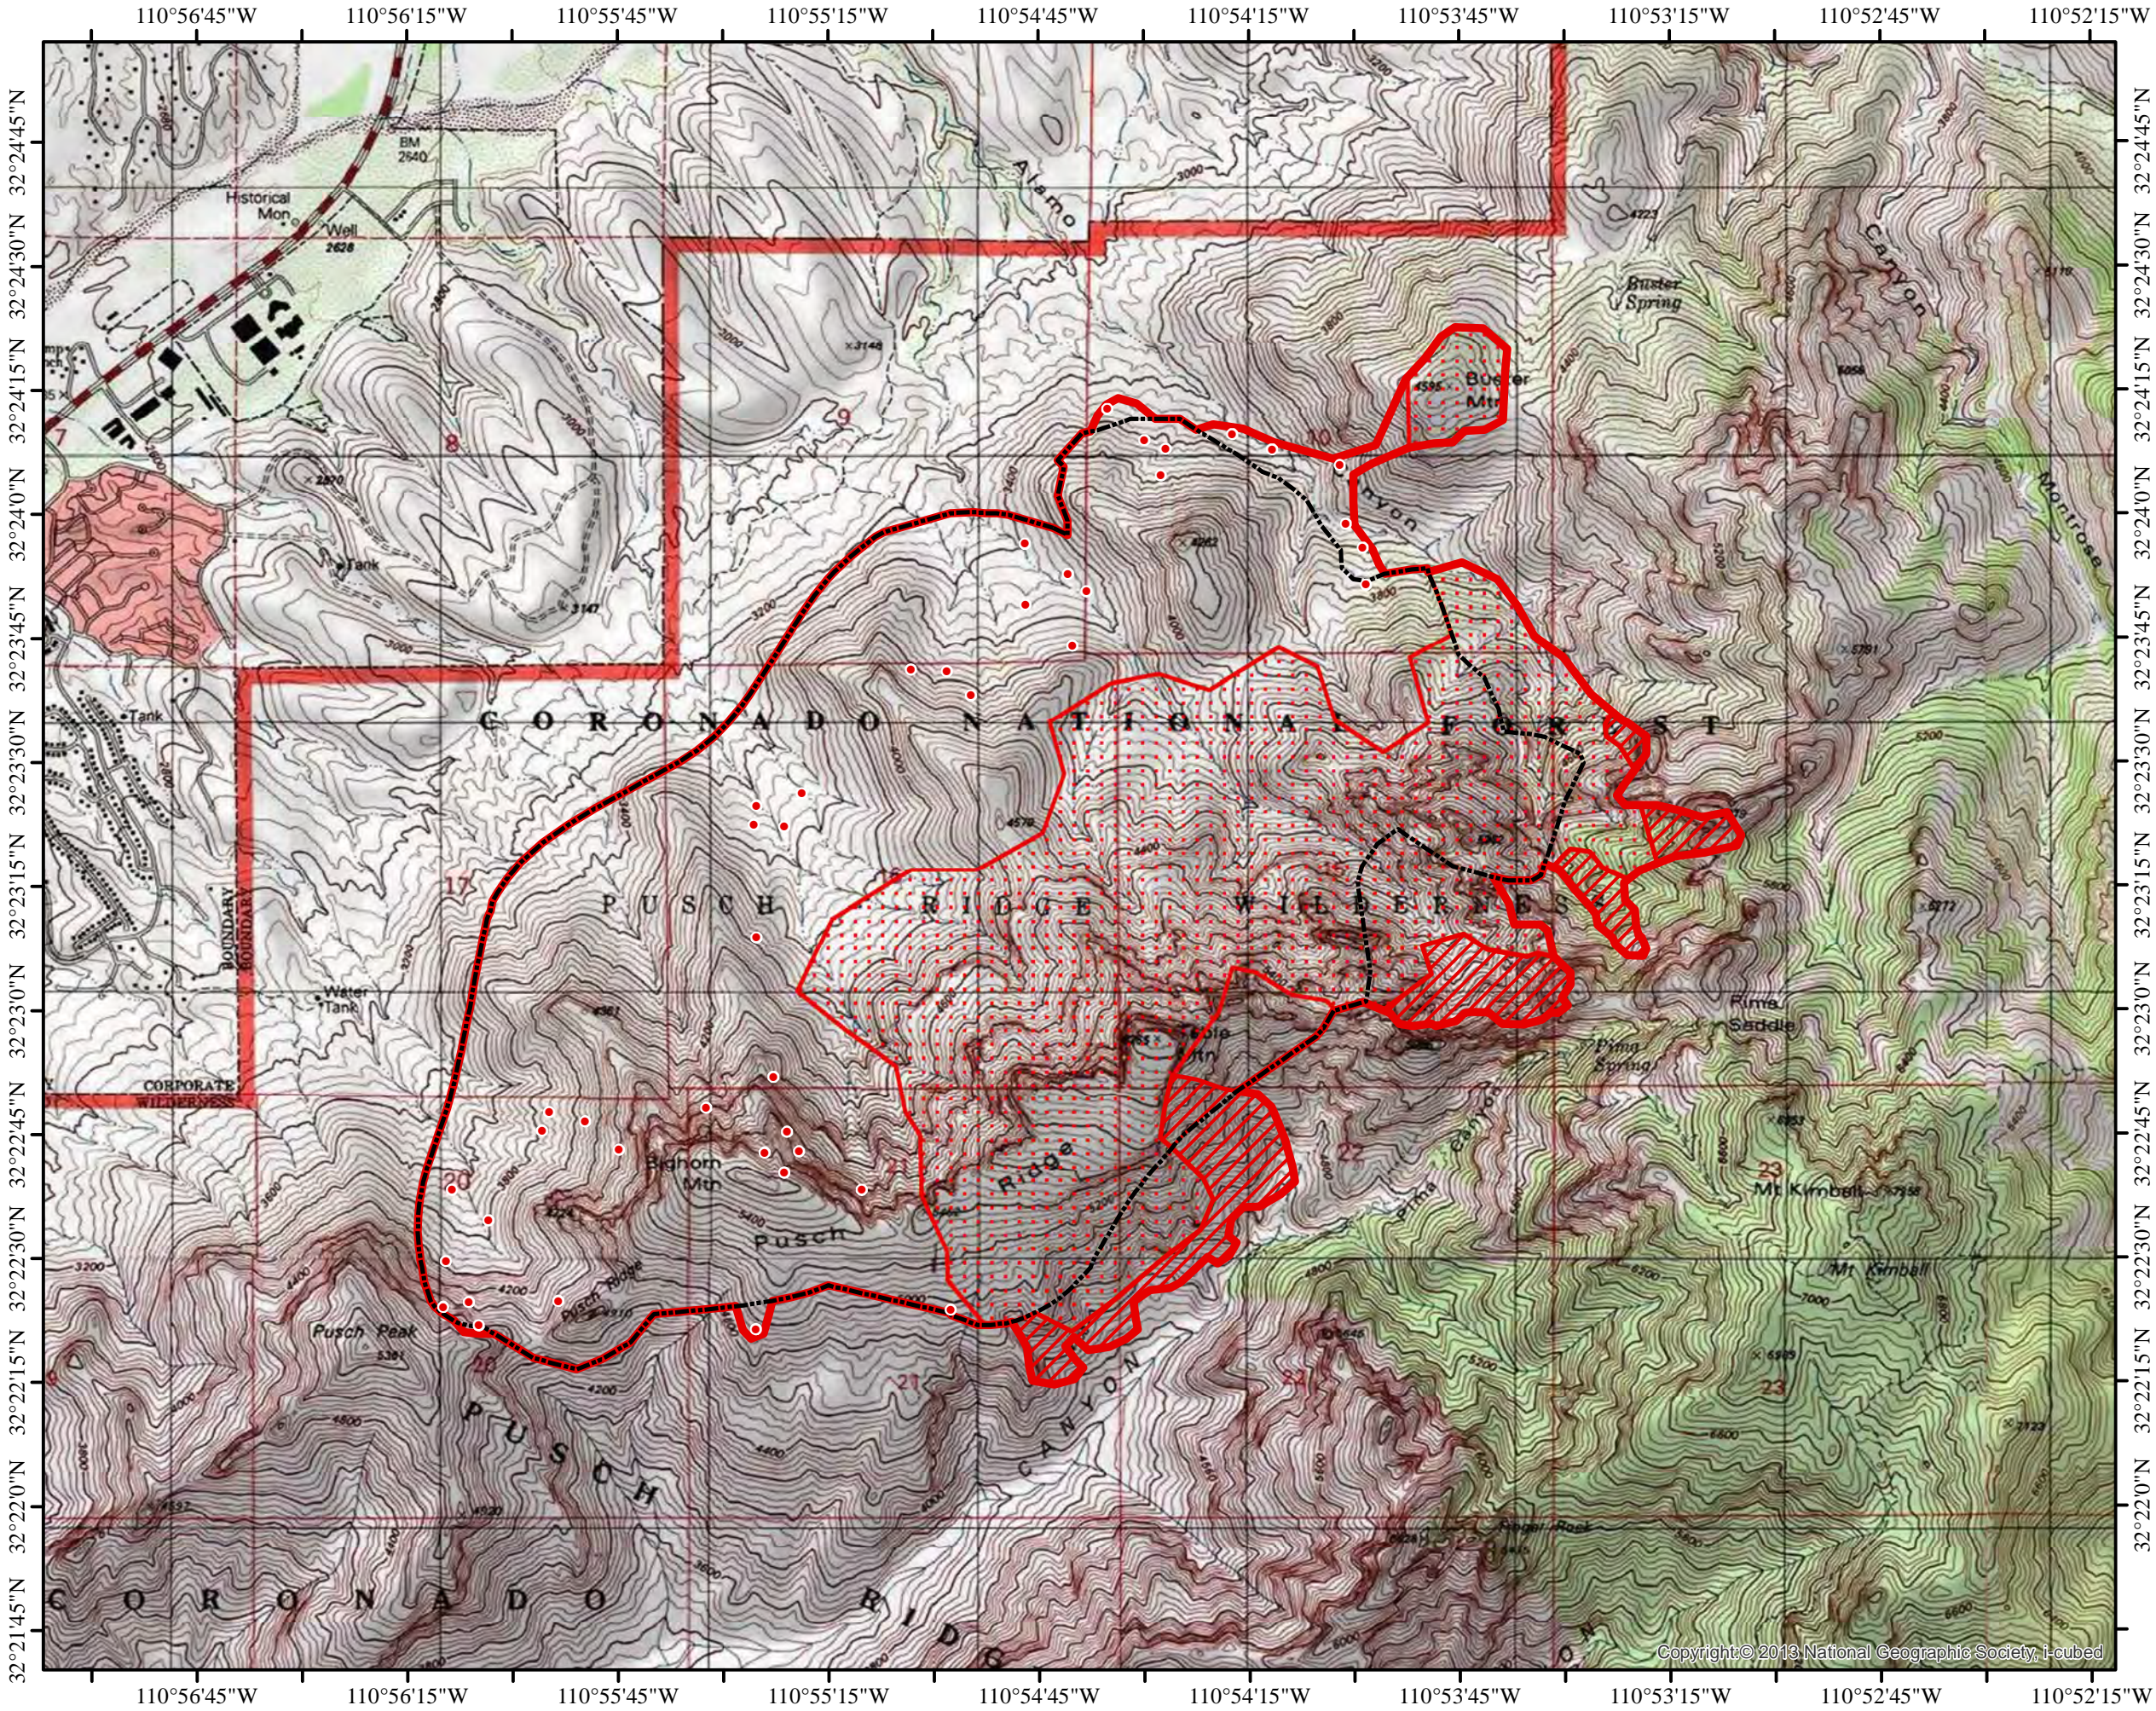

INFRARED MAP
BIGHORN
 AZ-CNF-000413
 Interpreted (IR) Acres:2,556
 June 8, 2020 @ 2132 MDT

	Isolated Heat
	GIS Perimeter
	Heat Perimeter
	Intense Heat
	Scattered Heat

IRIN: Cheron Ferland
 Taos, NM
 Nad 83 UTM Zone 12

Copyright © 2013 National Geographic Society, I-cubed