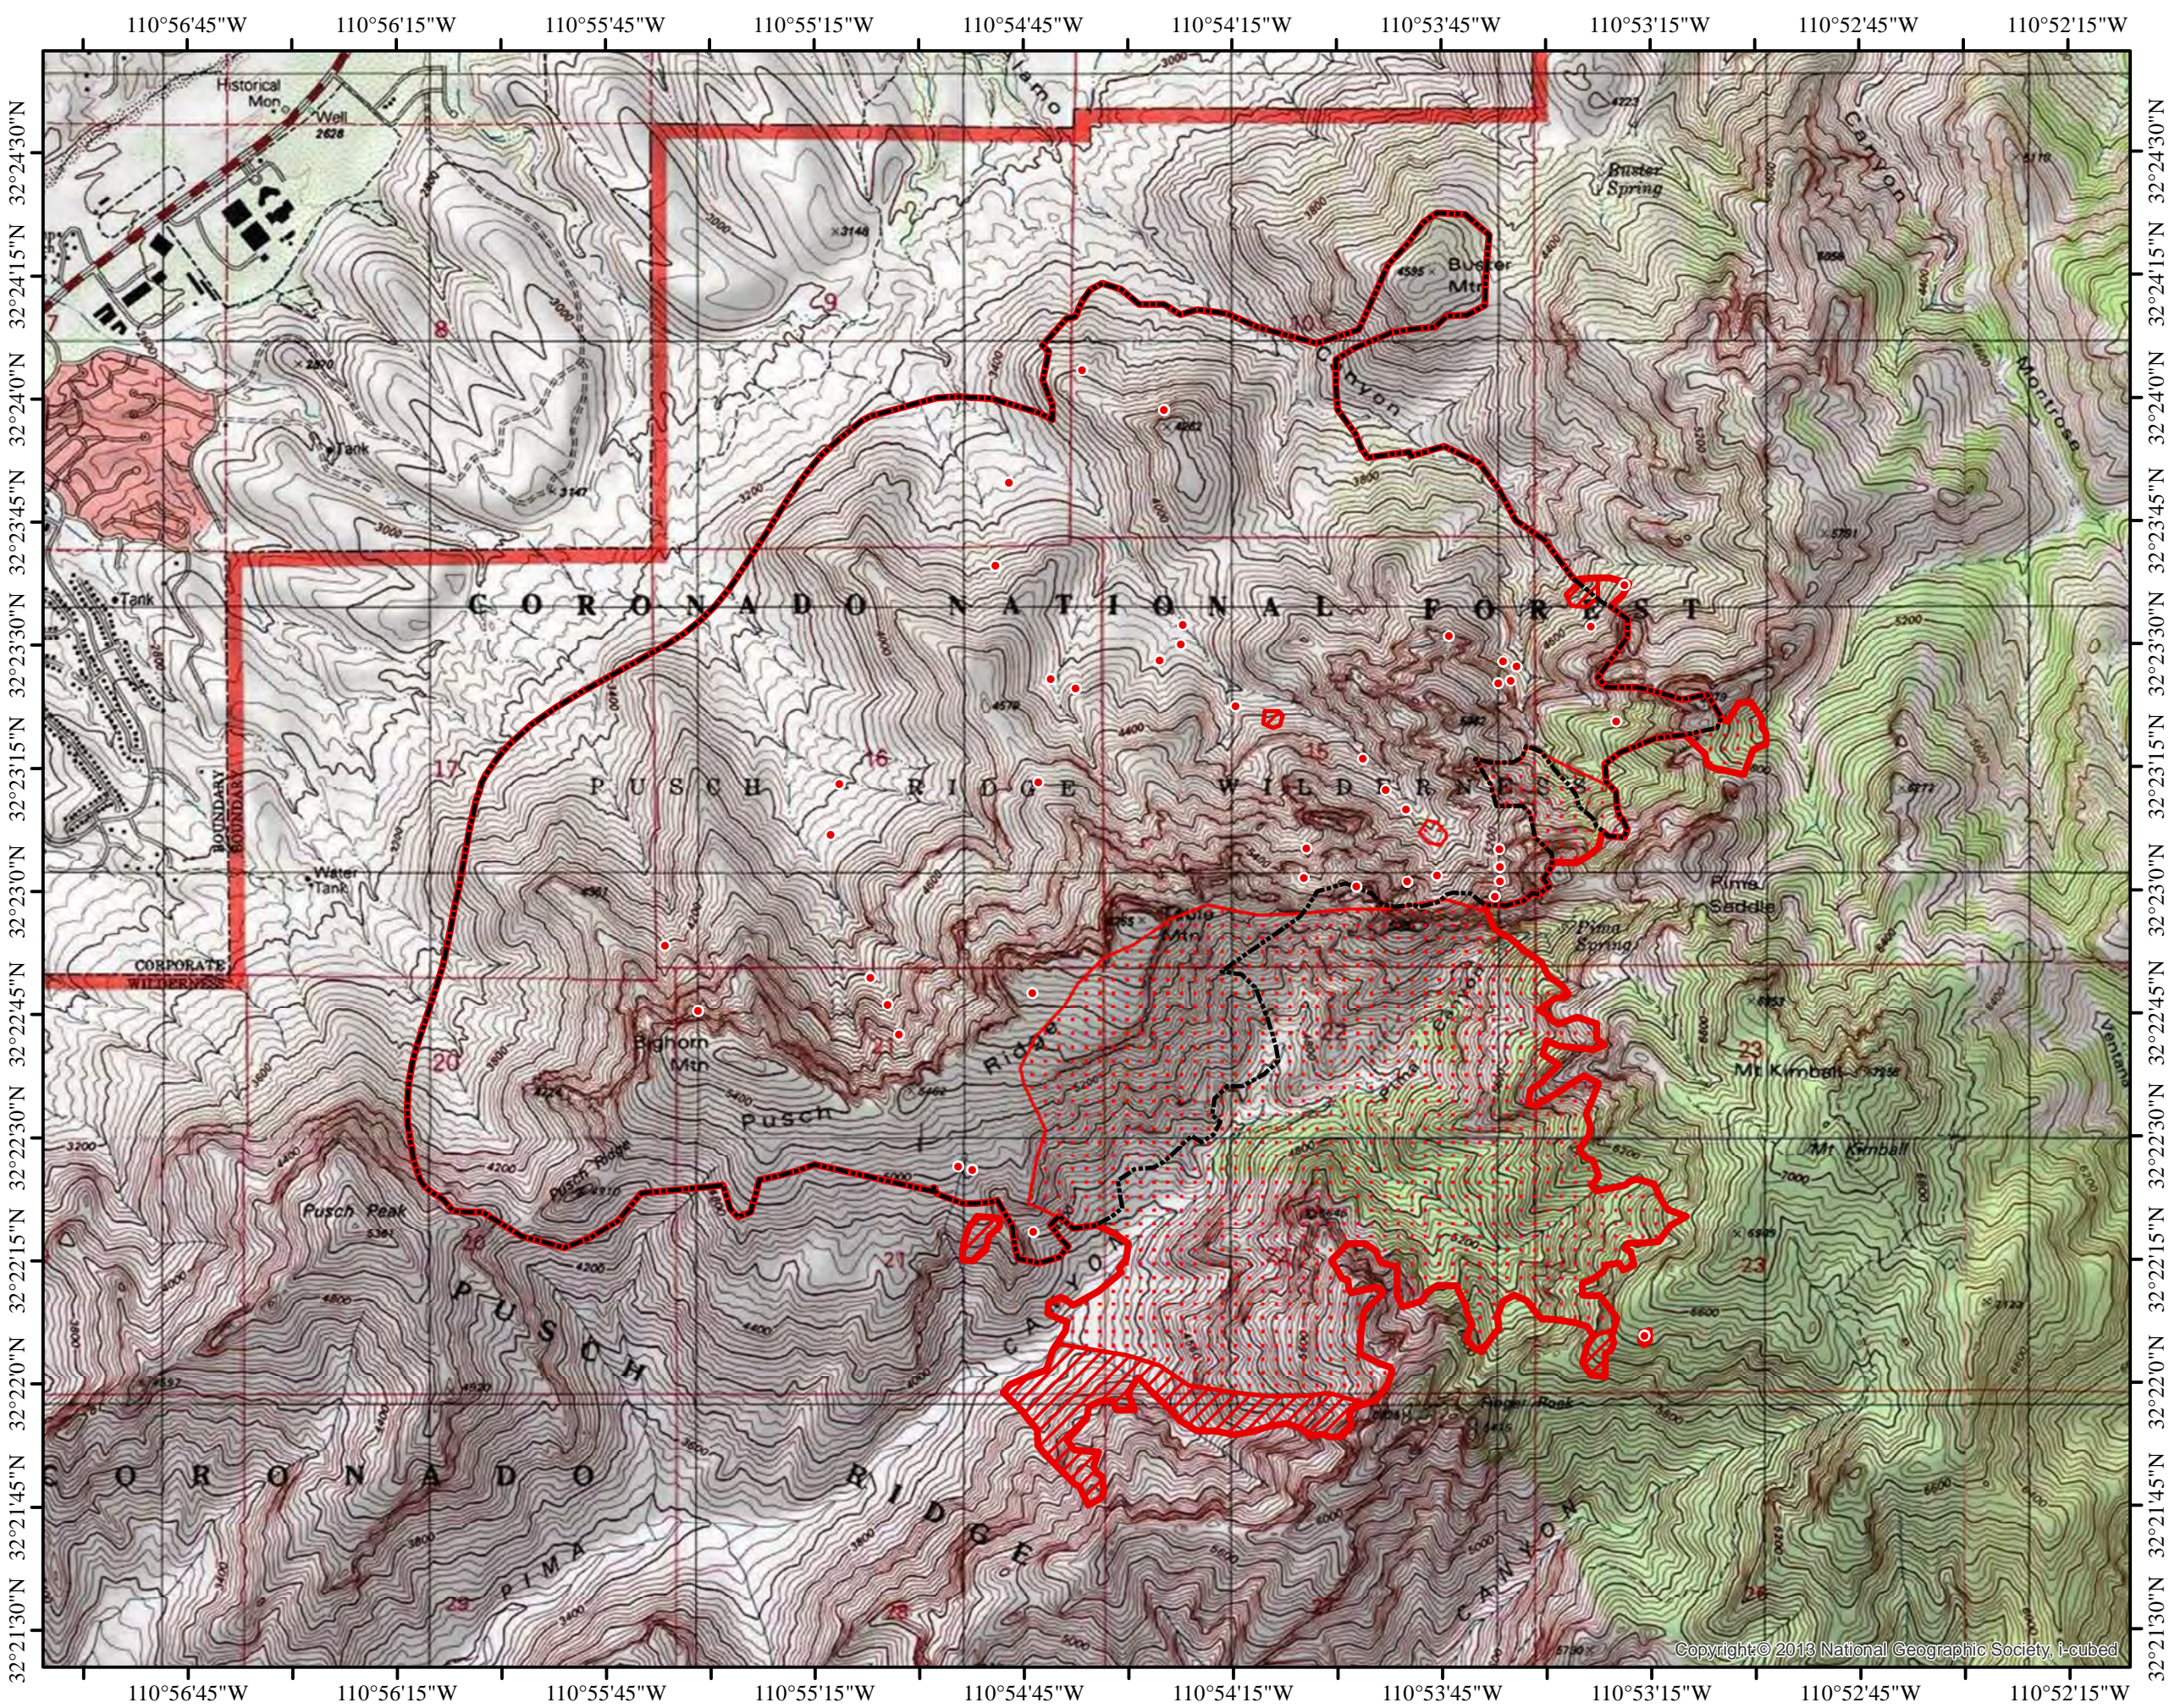

INFRARED MAP
BIGHORN
 AZ-CNF-000413
 Interpreted (IR) Acres: 3,277
 June 9, 2020 @ 2308 MDT

-  Isolated Heat
-  Previous Heat Perimeter
-  Heat Perimeter
-  Intense Heat
-  Scattered Heat

*IRIN: Cheron Ferland
 Taos, NM
 Nad 83 UTM Zone 12*

Copyright © 2013 National Geographic Society, I-cubed