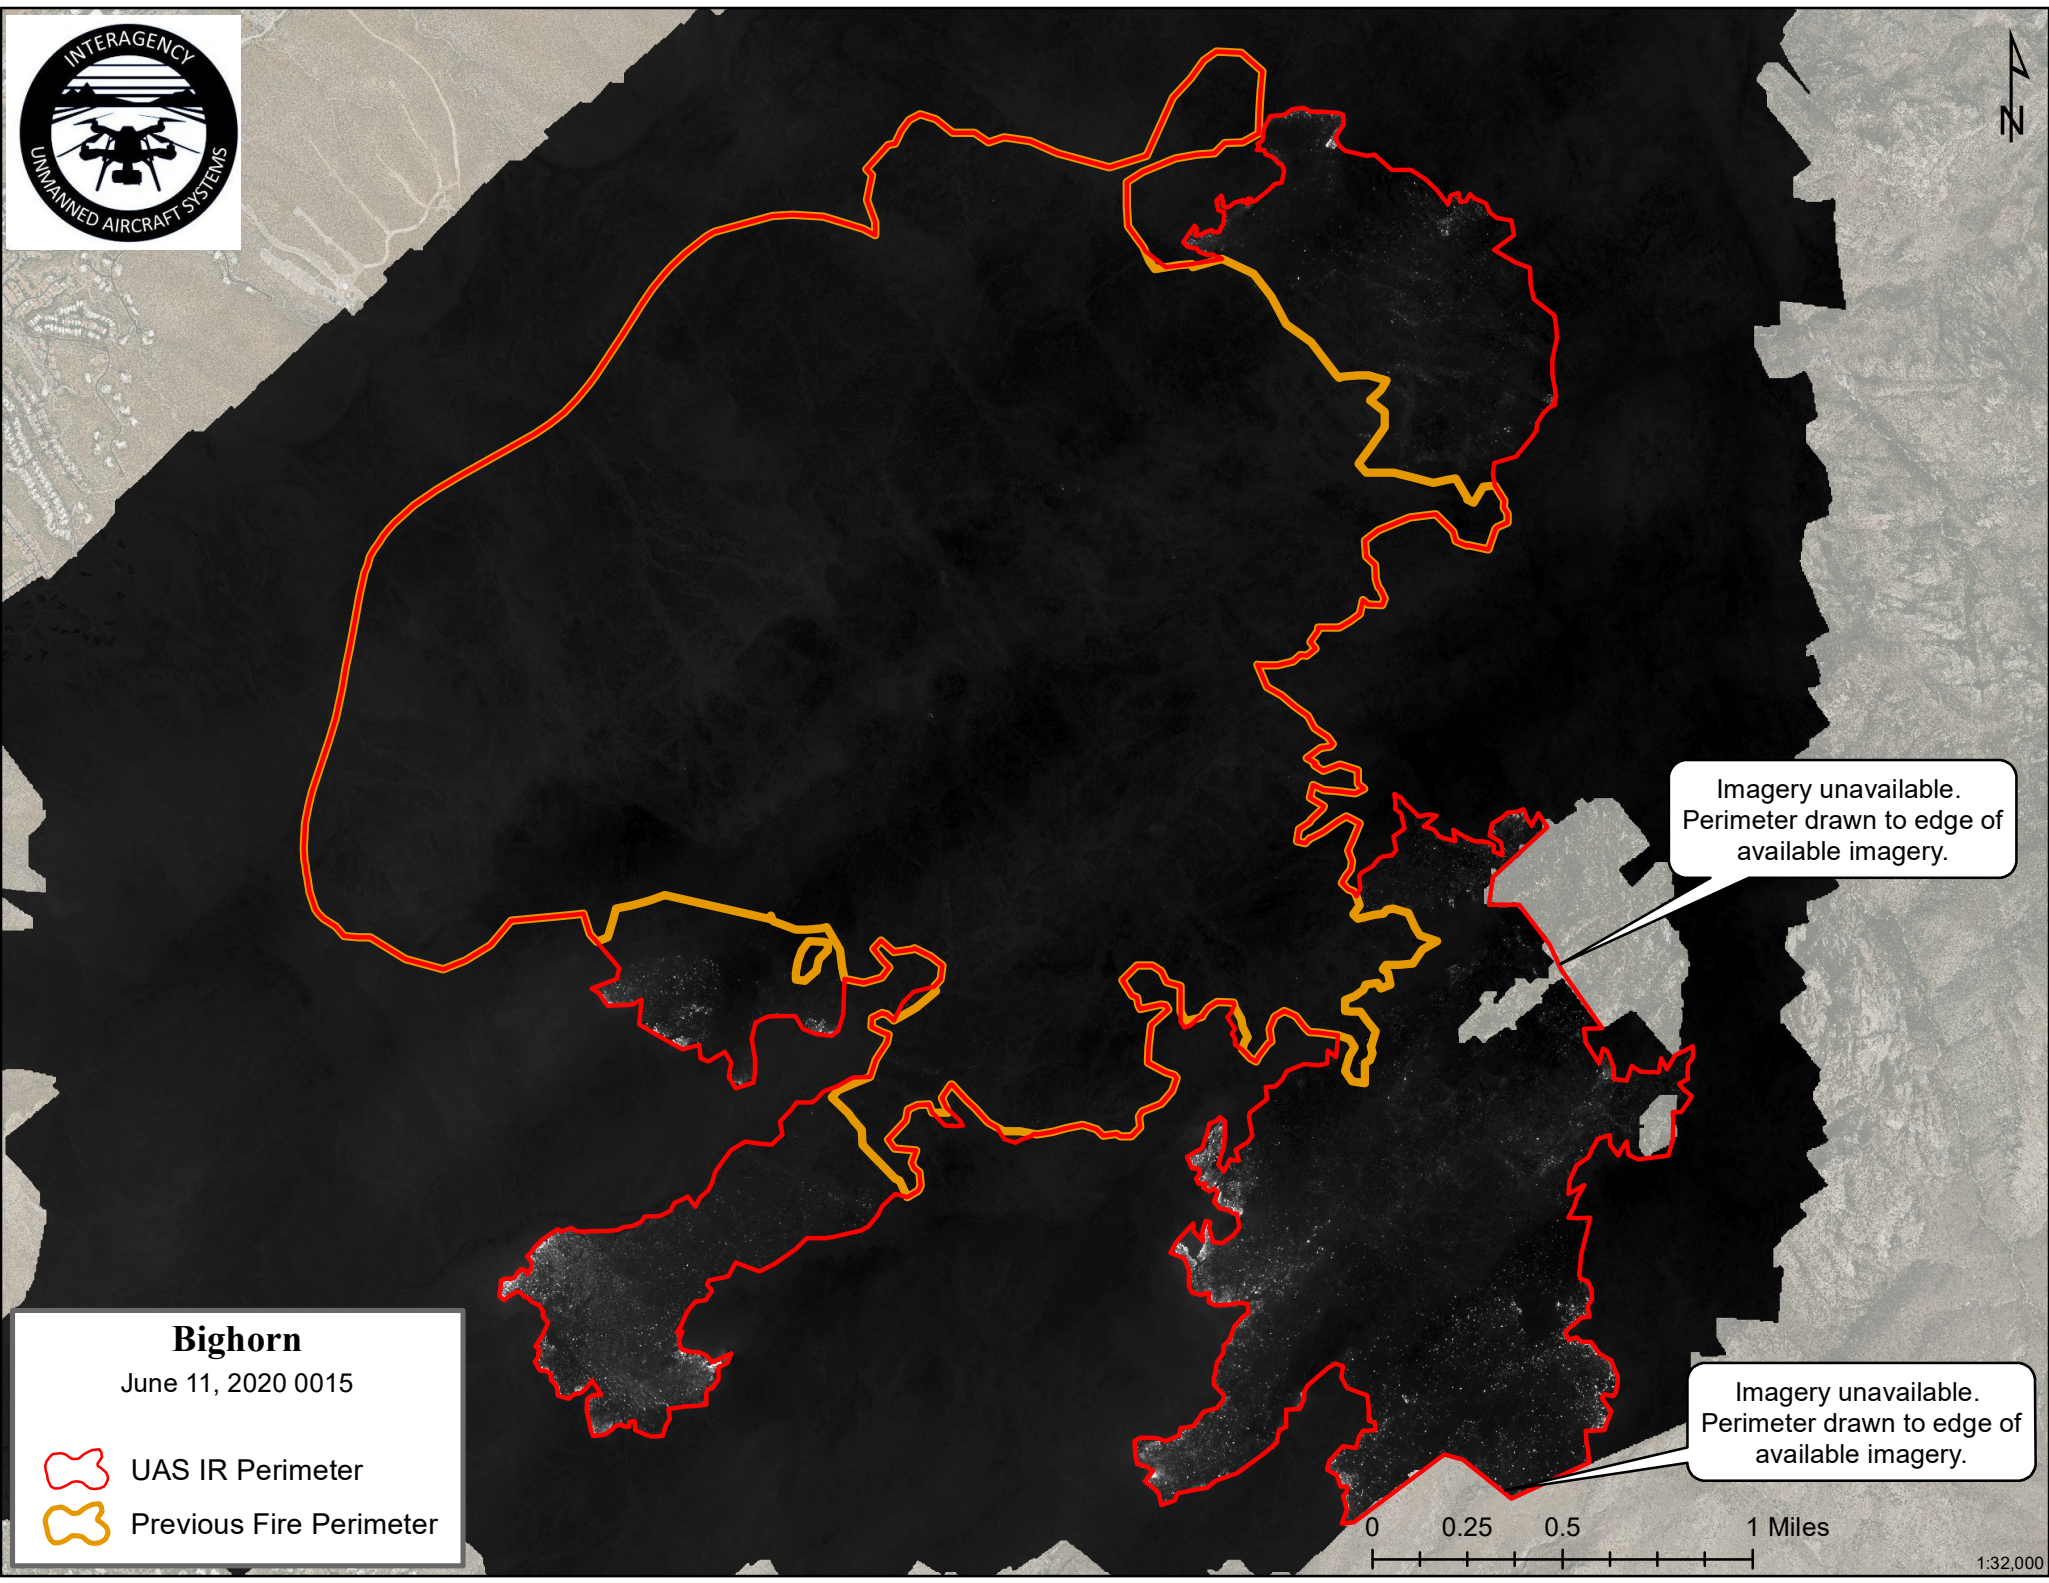

42

Imagery unavailable.
Perimeter drawn to edge of
available imagery.

Imagery unavailable.
Perimeter drawn to edge of
available imagery.

Bighorn
June 11, 2020 0015

 UAS IR Perimeter

 Previous Fire Perimeter