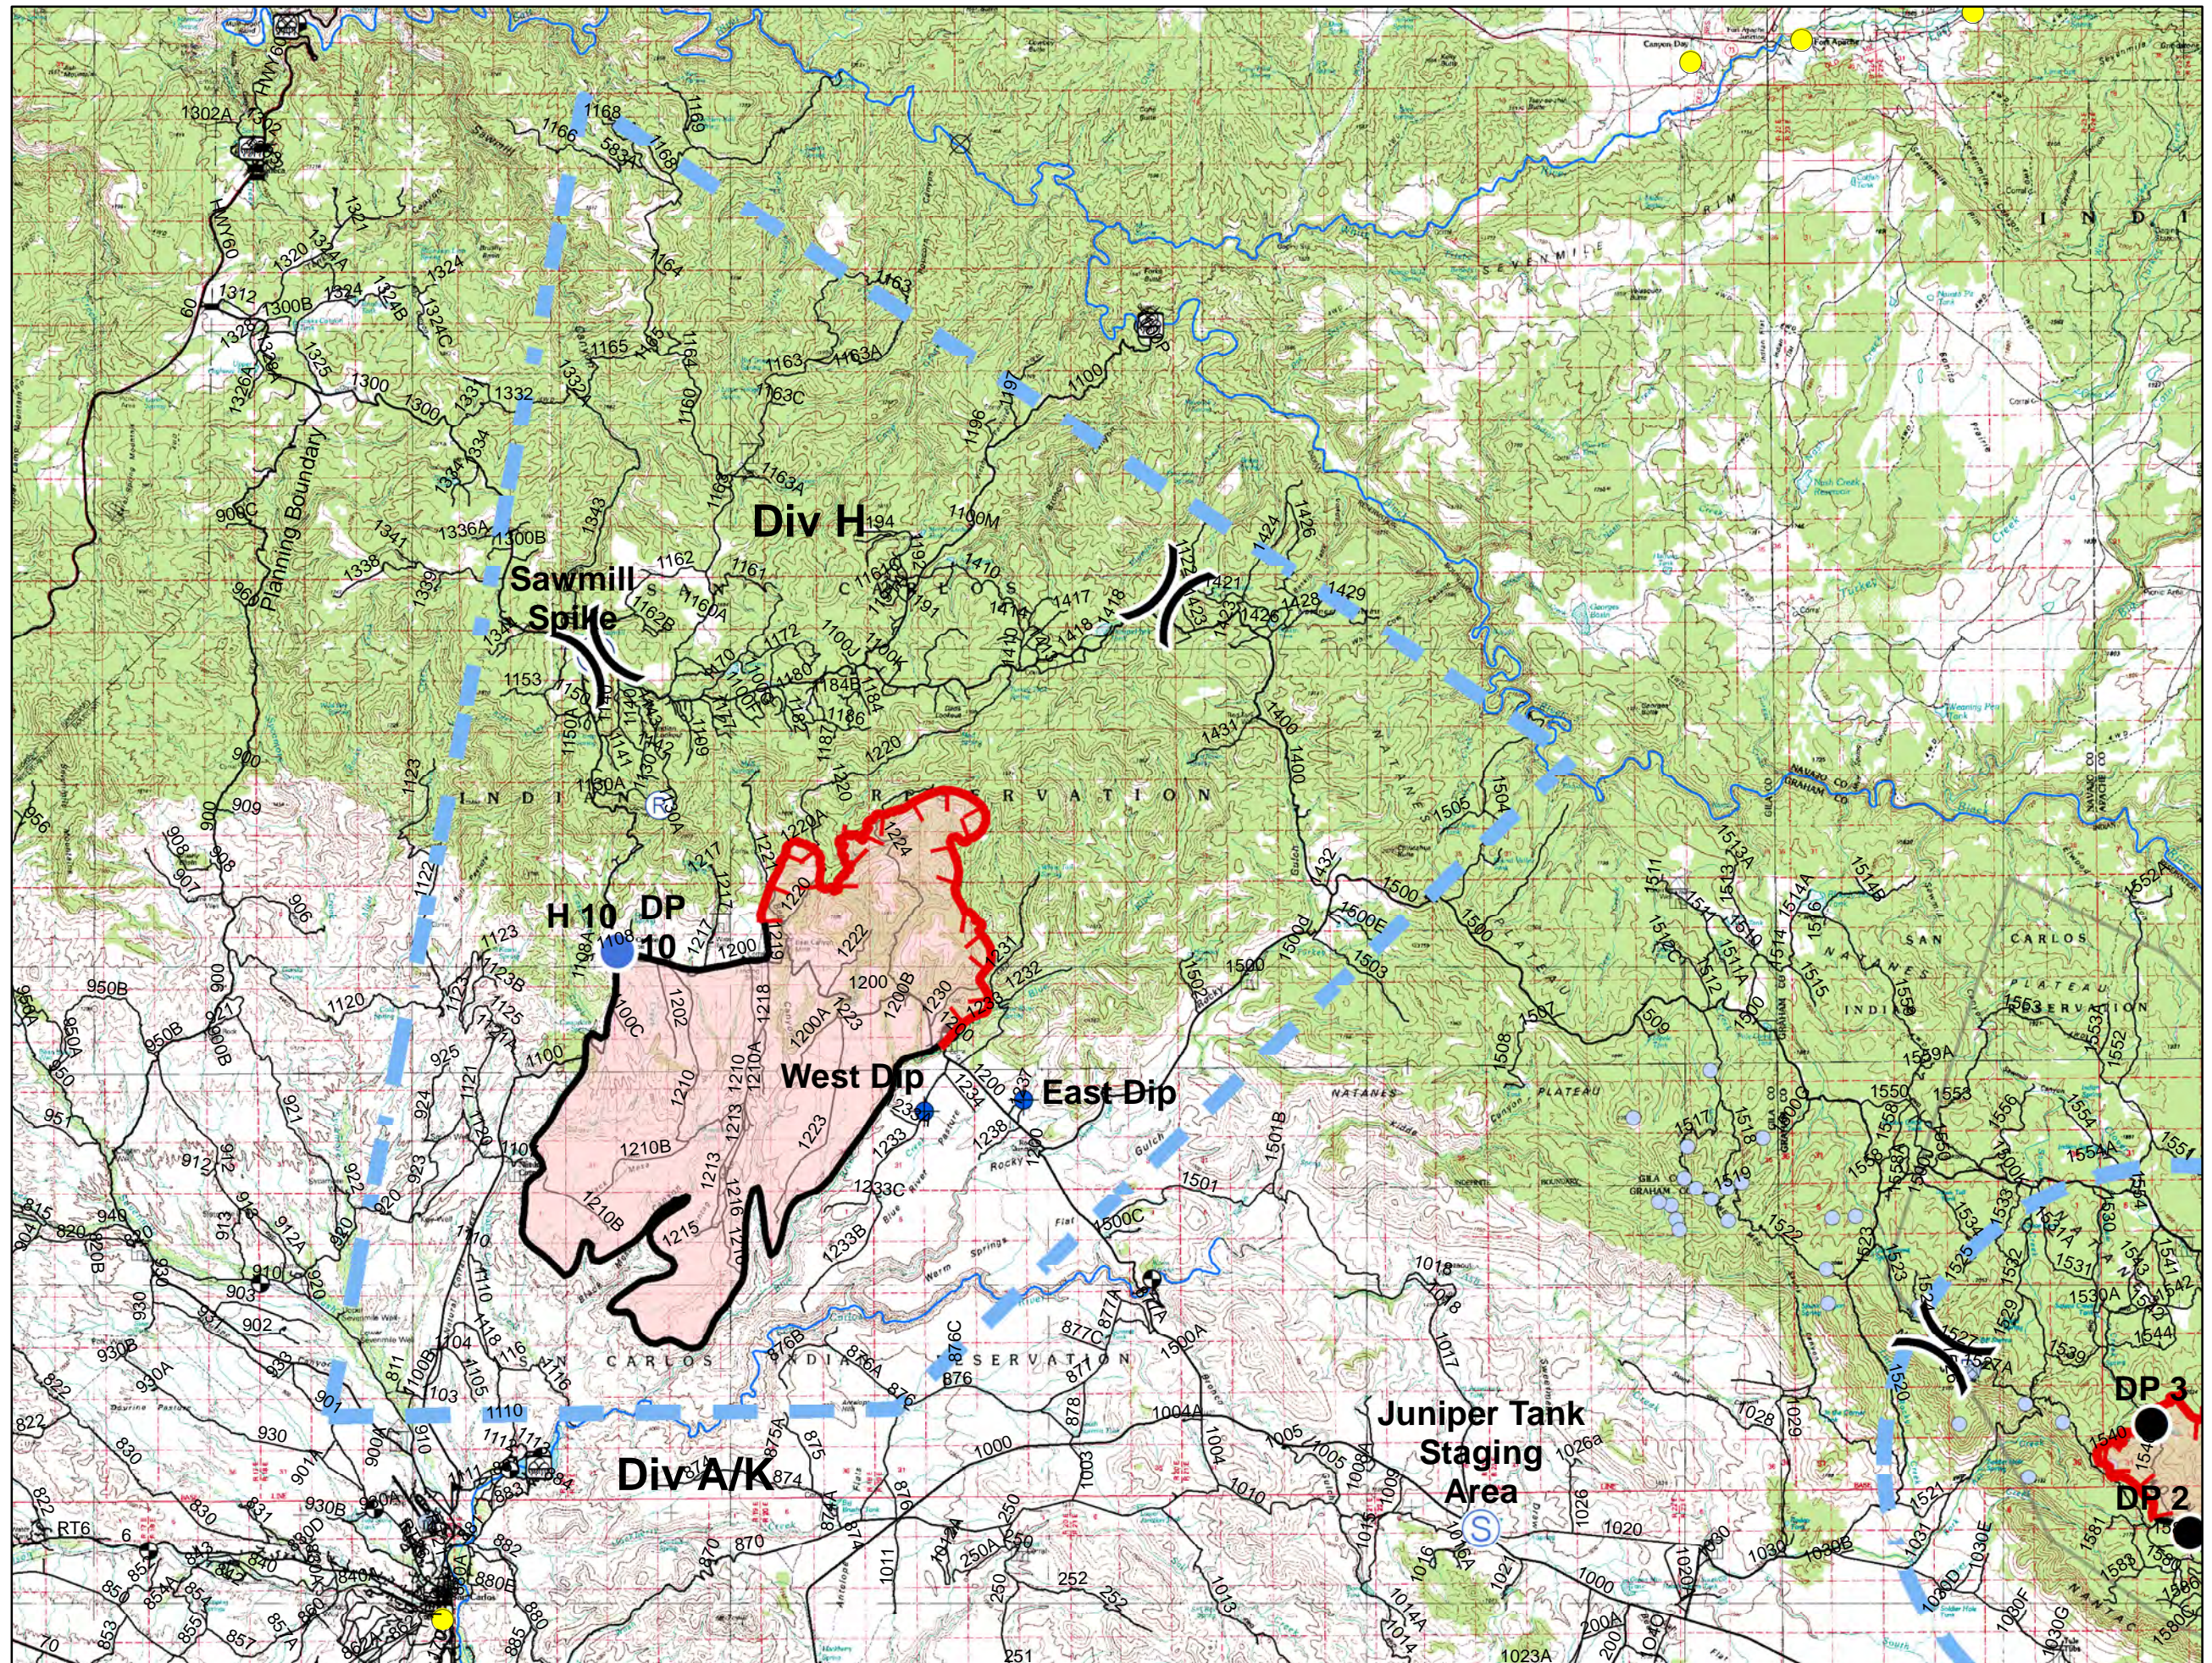

# Blue River Fire

AZ-SCA-001403

20200613

Day

NAD 1983 UTM Zone 12

-  Cities
-  Division Break
-  Camp
-  Dip Site
-  Drop Point
-  Helispot
-  Staging Area
-  Uncontrolled Fire Edge
-  Contained Line
-  Temporary Flight Restriction
-  Wildfire Daily Fire Perimeter
-  Other
-  Covid Barriers
-  Covid Check Points
-  Admin Site
-  Air hazard
-  Com Site
-  Gaging Stations/ EWS
-  Helispot
-  Ranch
-  Recreation Area
-  Repeater
-  Main Roads
-  Roads
-  Rivers
-  Lakes

dlobinson  
June 12, 2020  
2100 Hours

Approximate 30,398.00 Acres (ir)  
6/11/2020 2309