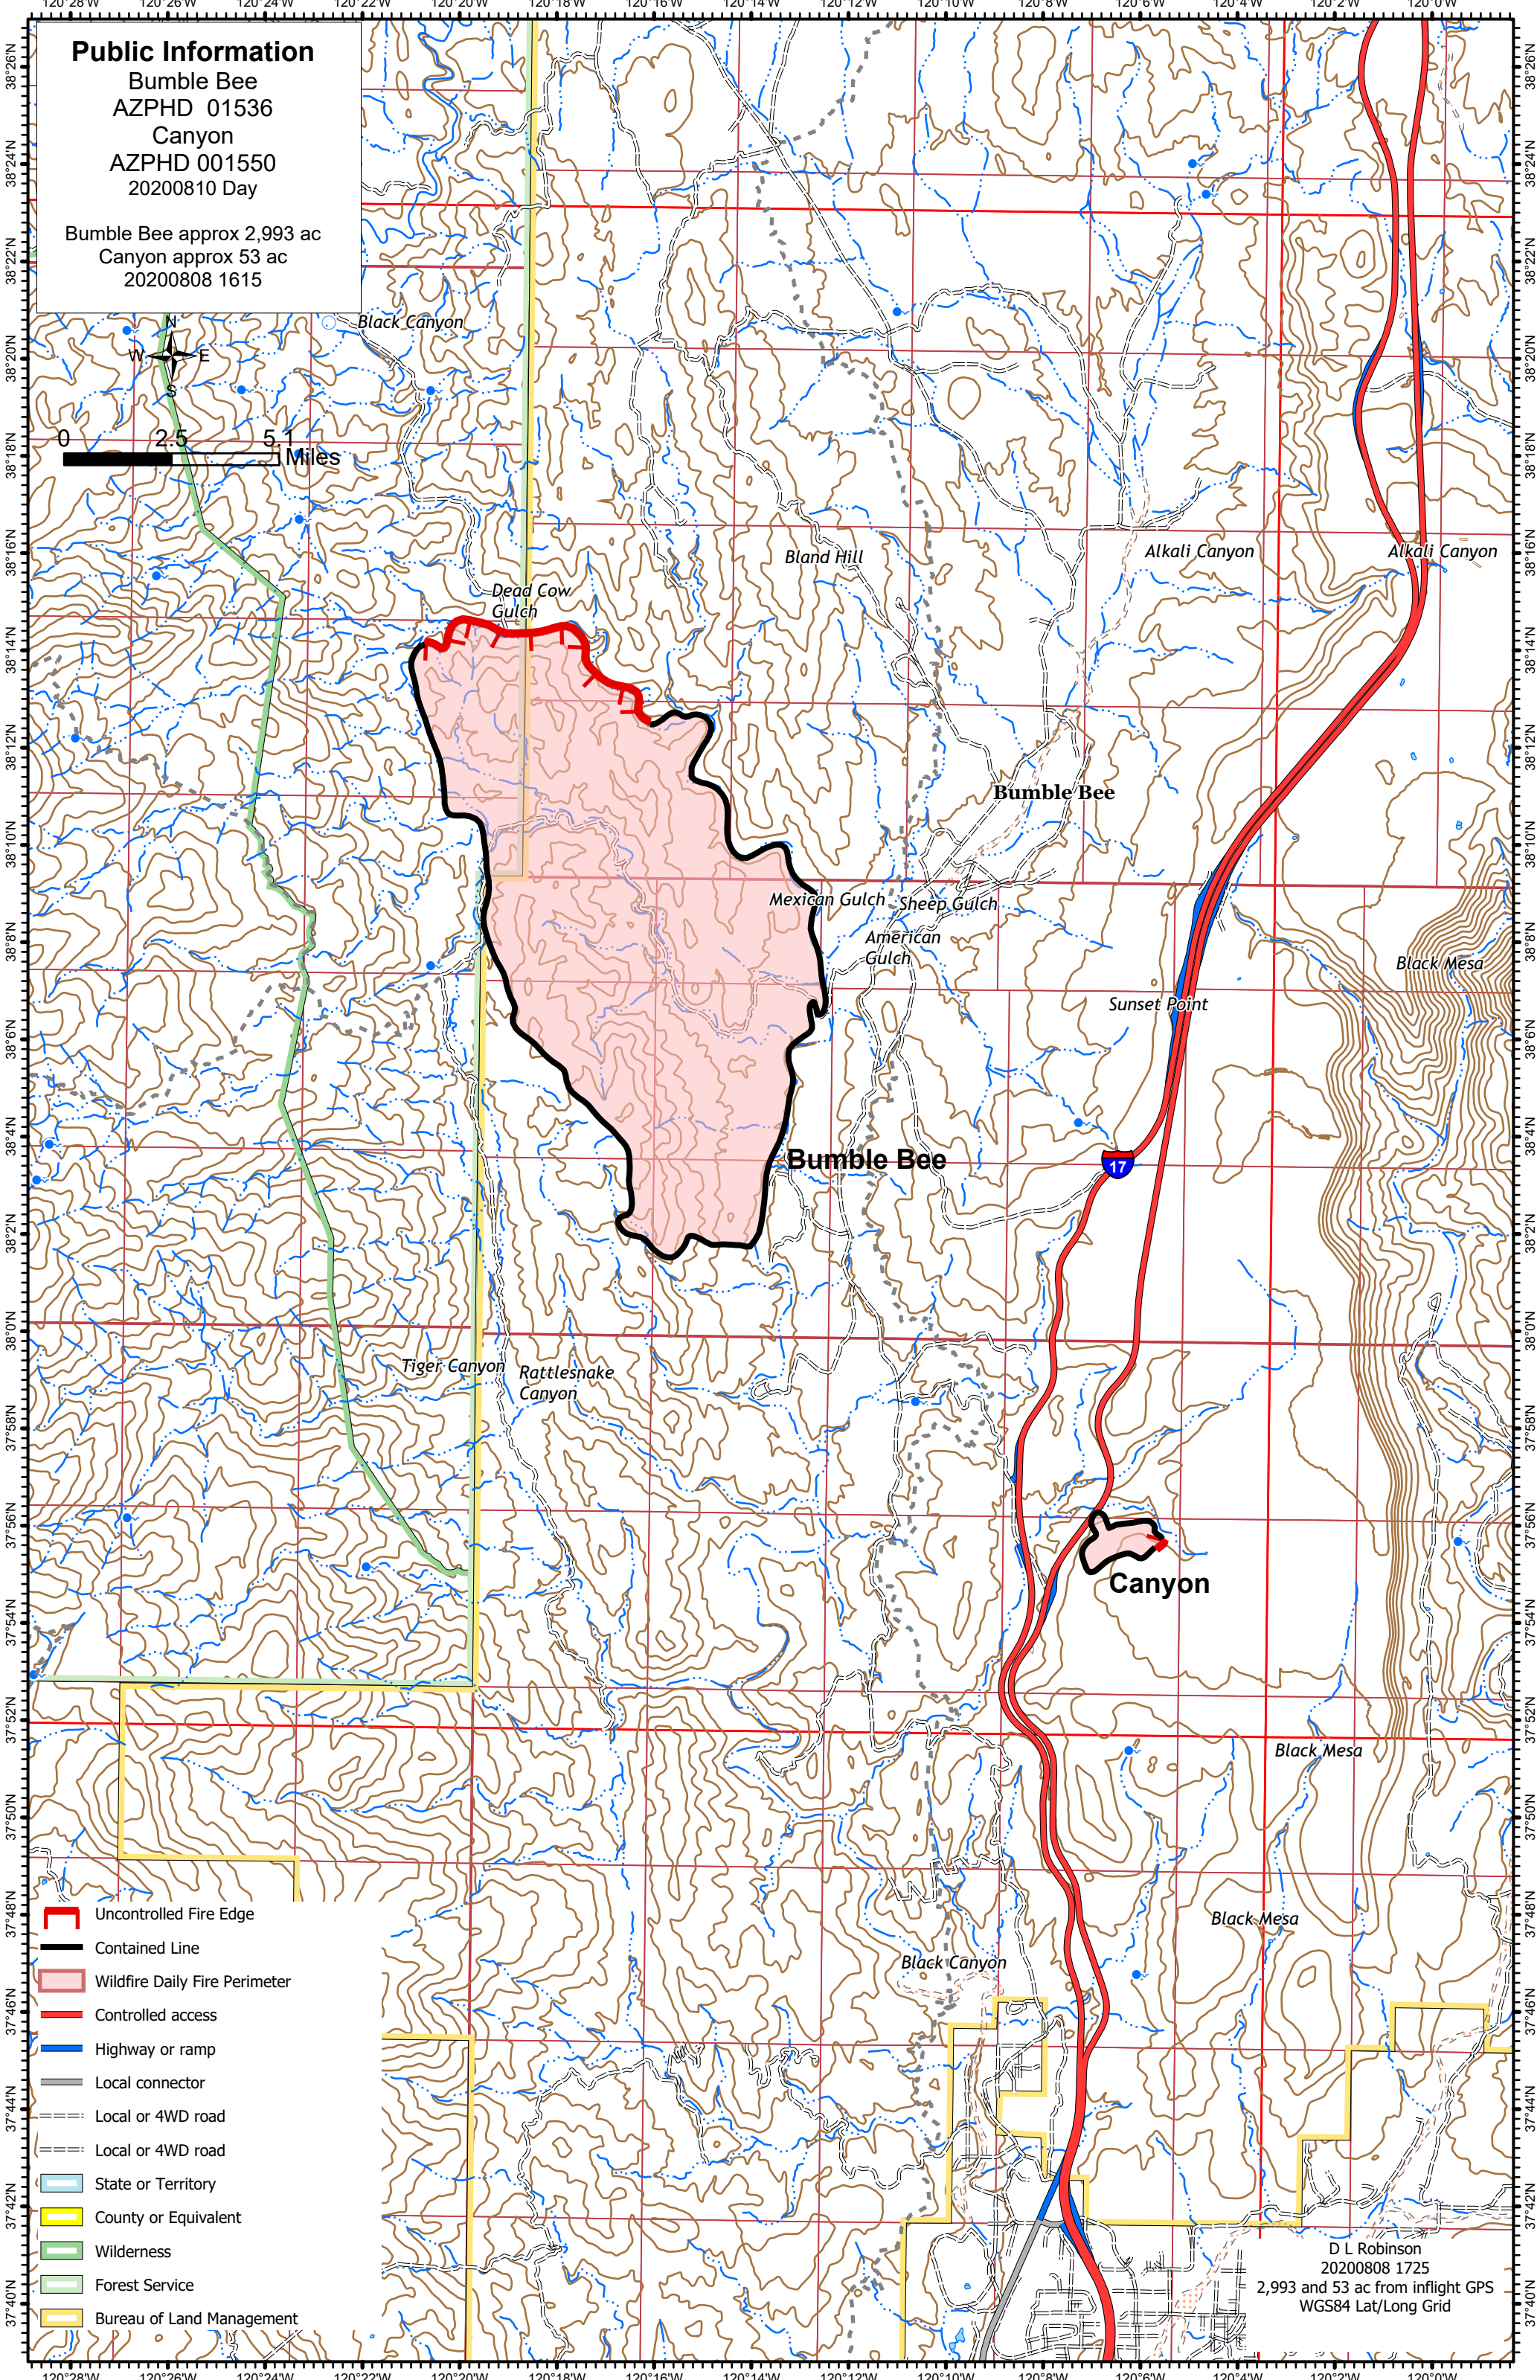

Public Information

Bumble Bee
AZPHD 01536
Canyon
AZPHD 001550
20200810 Day

Bumble Bee approx 2,993 ac
Canyon approx 53 ac
20200808 1615

- Uncontrolled Fire Edge
- Contained Line
- Wildfire Daily Fire Perimeter
- Controlled access
- Highway or ramp
- Local connector
- Local or 4WD road
- Local or 4WD road
- State or Territory
- County or Equivalent
- Wilderness
- Forest Service
- Bureau of Land Management

D L Robinson
20200808 1725
2,993 and 53 ac from inflight GPS
WGS84 Lat/Long Grid