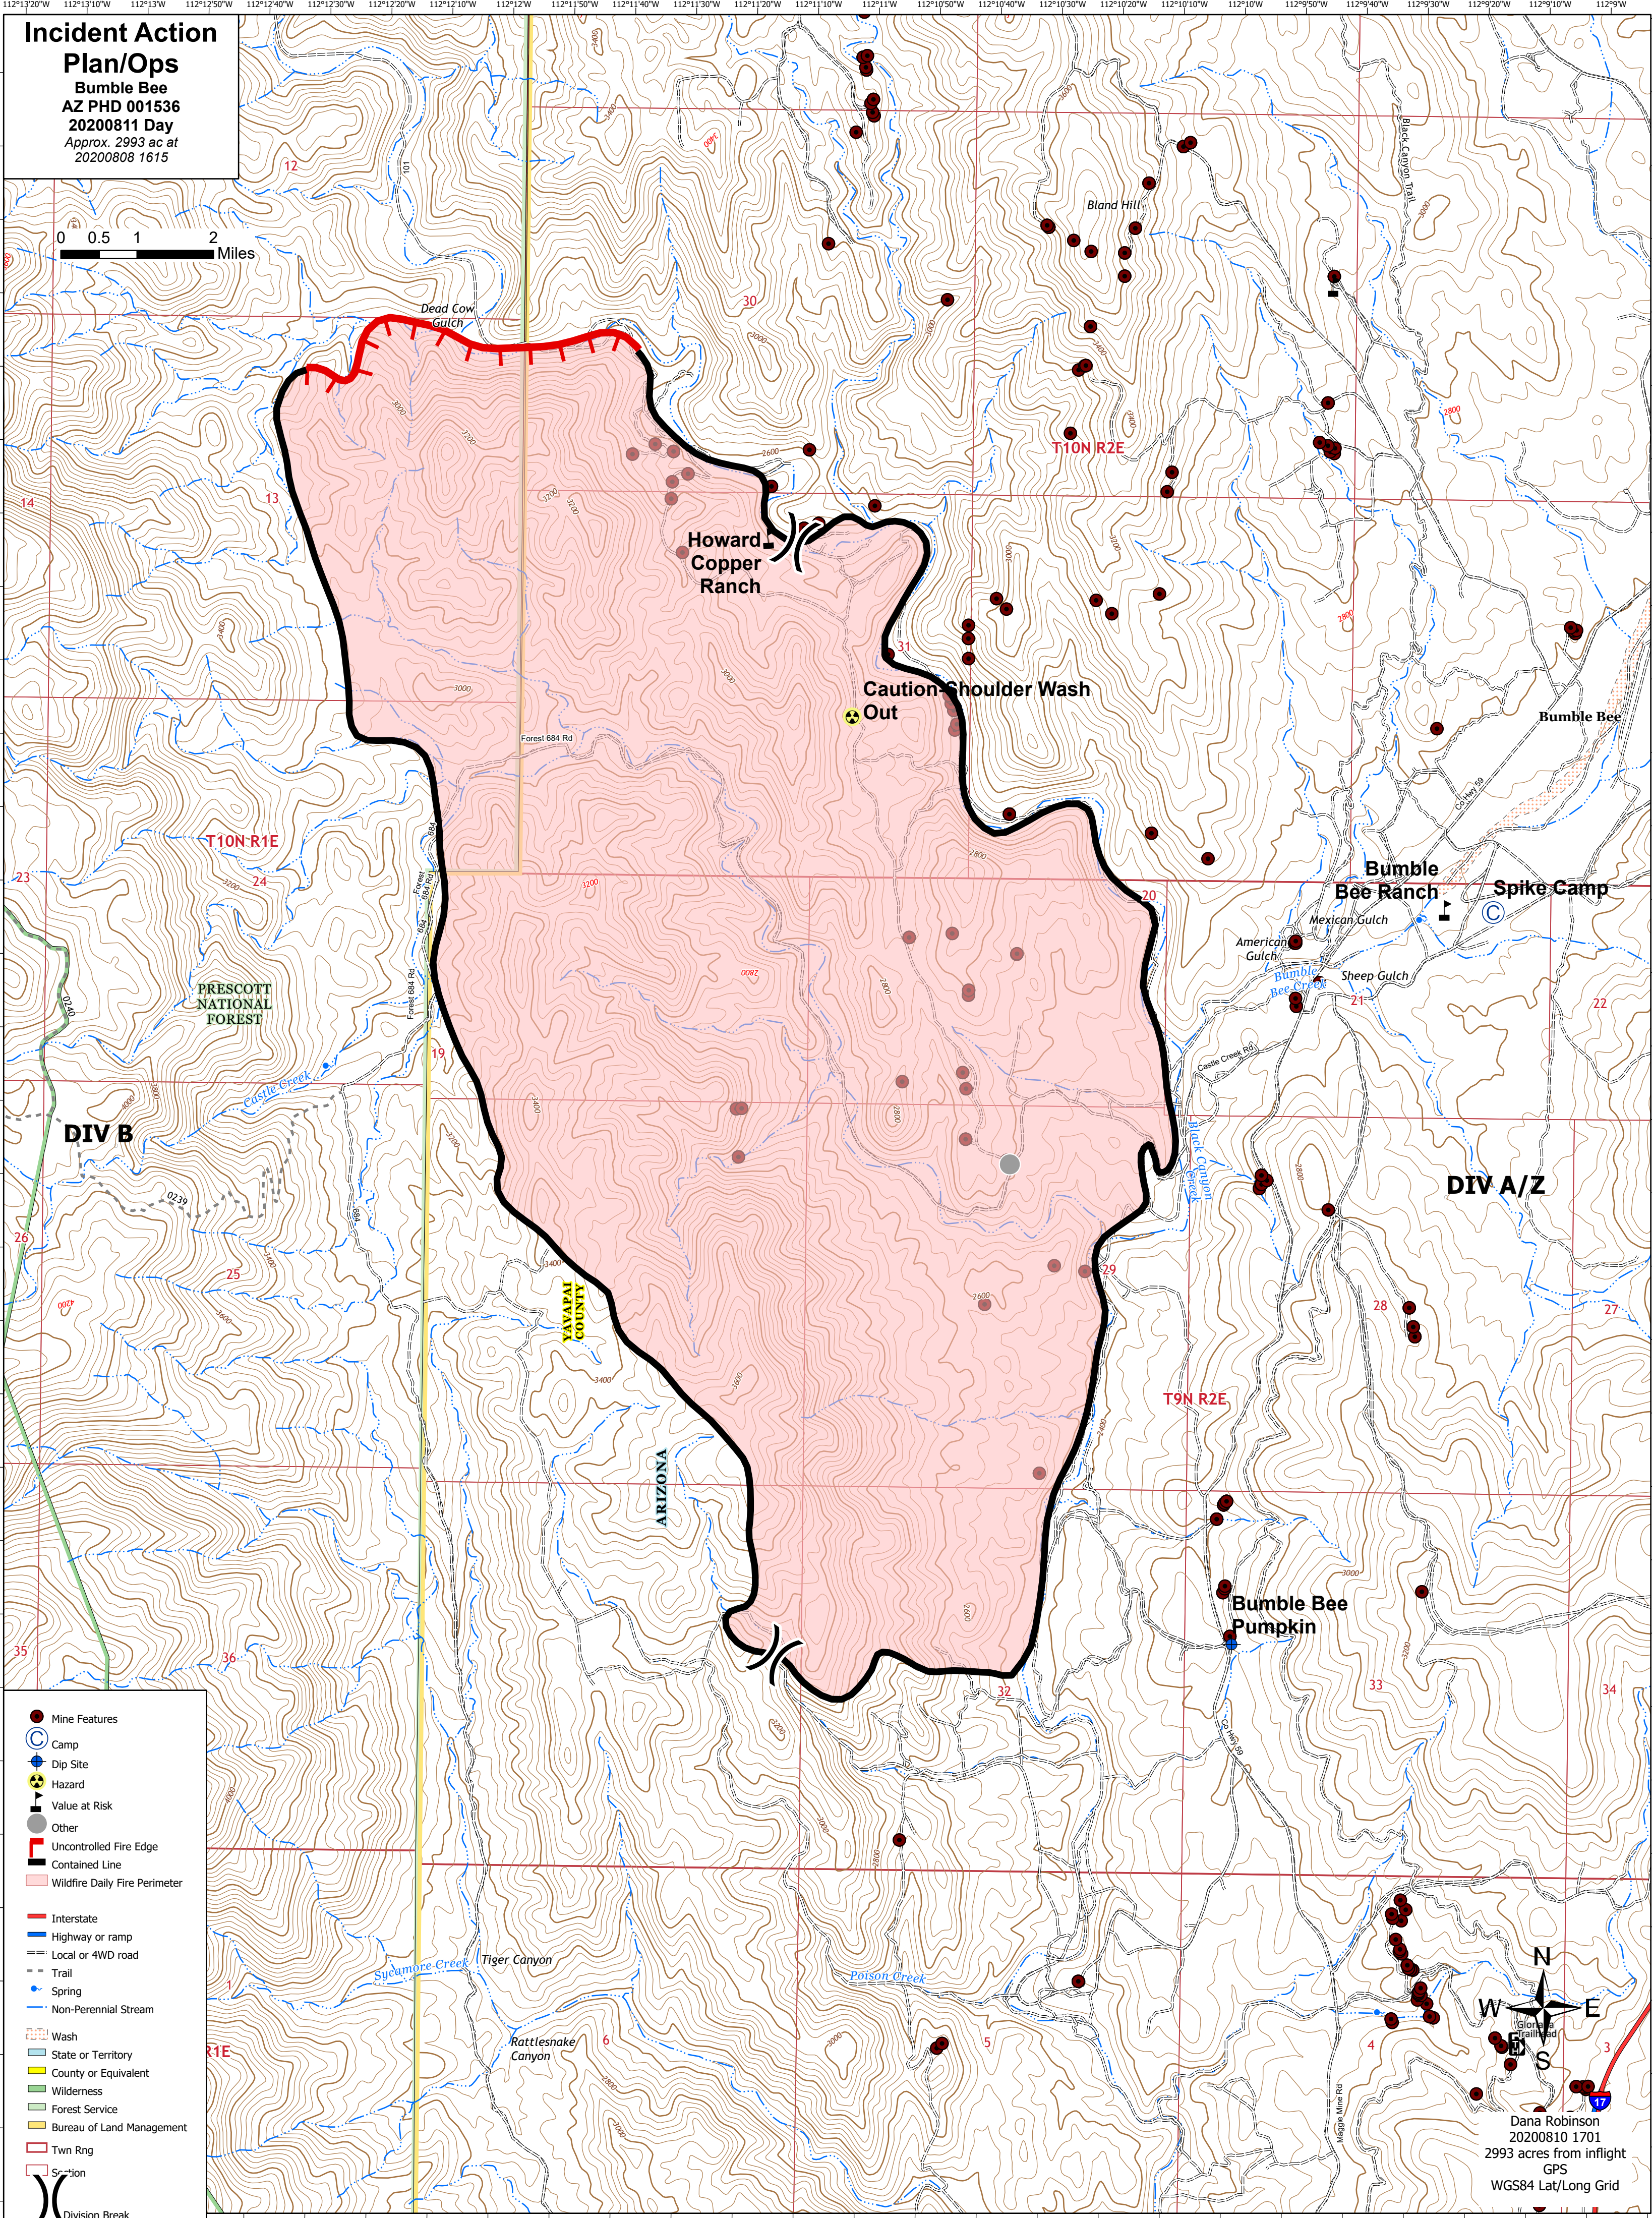

**Incident Action
Plan/Ops**
Bumble Bee
AZ PHD 001536
20200811 Day
Approx. 2993 ac at
20200808 1615

0 0.5 1 2 Miles

PRESCOTT NATIONAL FOREST

ARIZONA

YAVAPAI COUNTY

DIV B

DIV A/Z

- Mine Features
- Camp
- Dip Site
- Hazard
- Value at Risk
- Other
- Uncontrolled Fire Edge
- Contained Line
- Wildfire Daily Fire Perimeter
- Interstate
- Highway or ramp
- Local or 4WD road
- Trail
- Spring
- Non-Perennial Stream
- Wash
- State or Territory
- County or Equivalent
- Wilderness
- Forest Service
- Bureau of Land Management
- Twn Rng
- Section
- Division Break