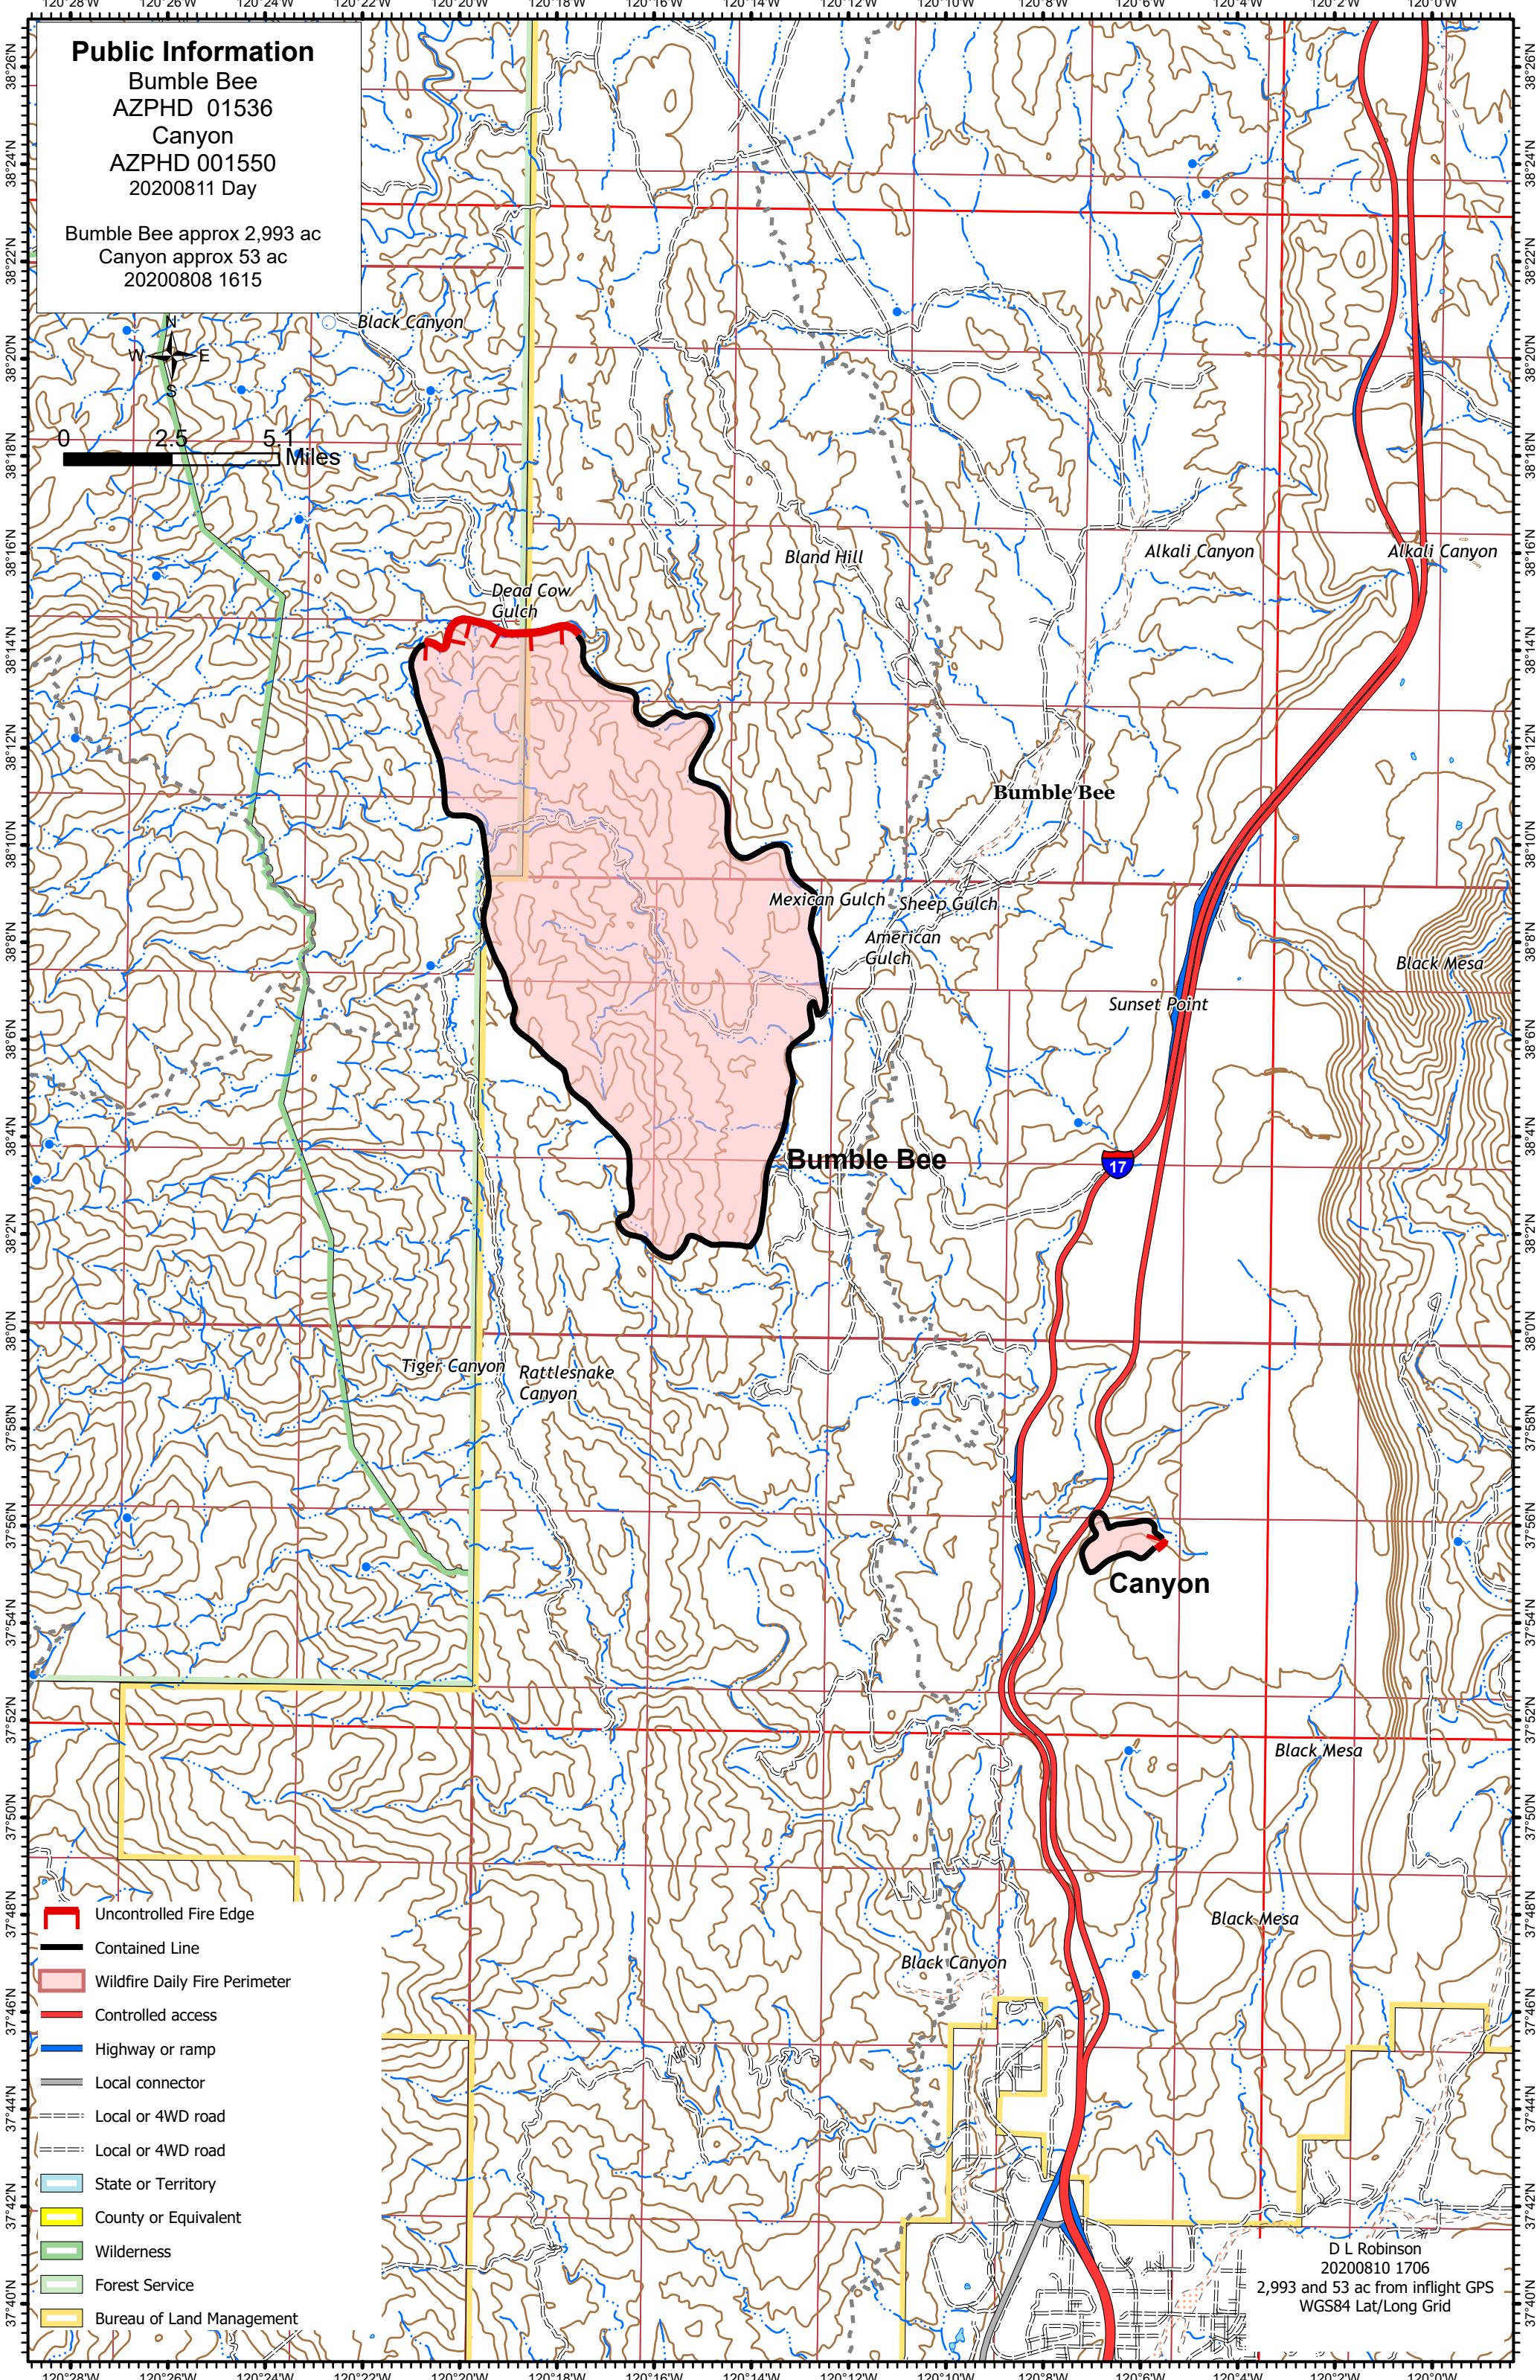

Public Information

Bumble Bee
AZPHD 01536
Canyon
AZPHD 001550
20200811 Day

Bumble Bee approx 2,993 ac
Canyon approx 53 ac
20200808 1615

0 2.5 5.1 Miles

- Uncontrolled Fire Edge
- Contained Line
- Wildfire Daily Fire Perimeter
- Controlled access
- Highway or ramp
- Local connector
- Local or 4WD road
- Local or 4WD road
- State or Territory
- County or Equivalent
- Wilderness
- Forest Service
- Bureau of Land Management

D L Robinson
20200810 1706
2,993 and 53 ac from inflight GPS
WGS84 Lat/Long Grid