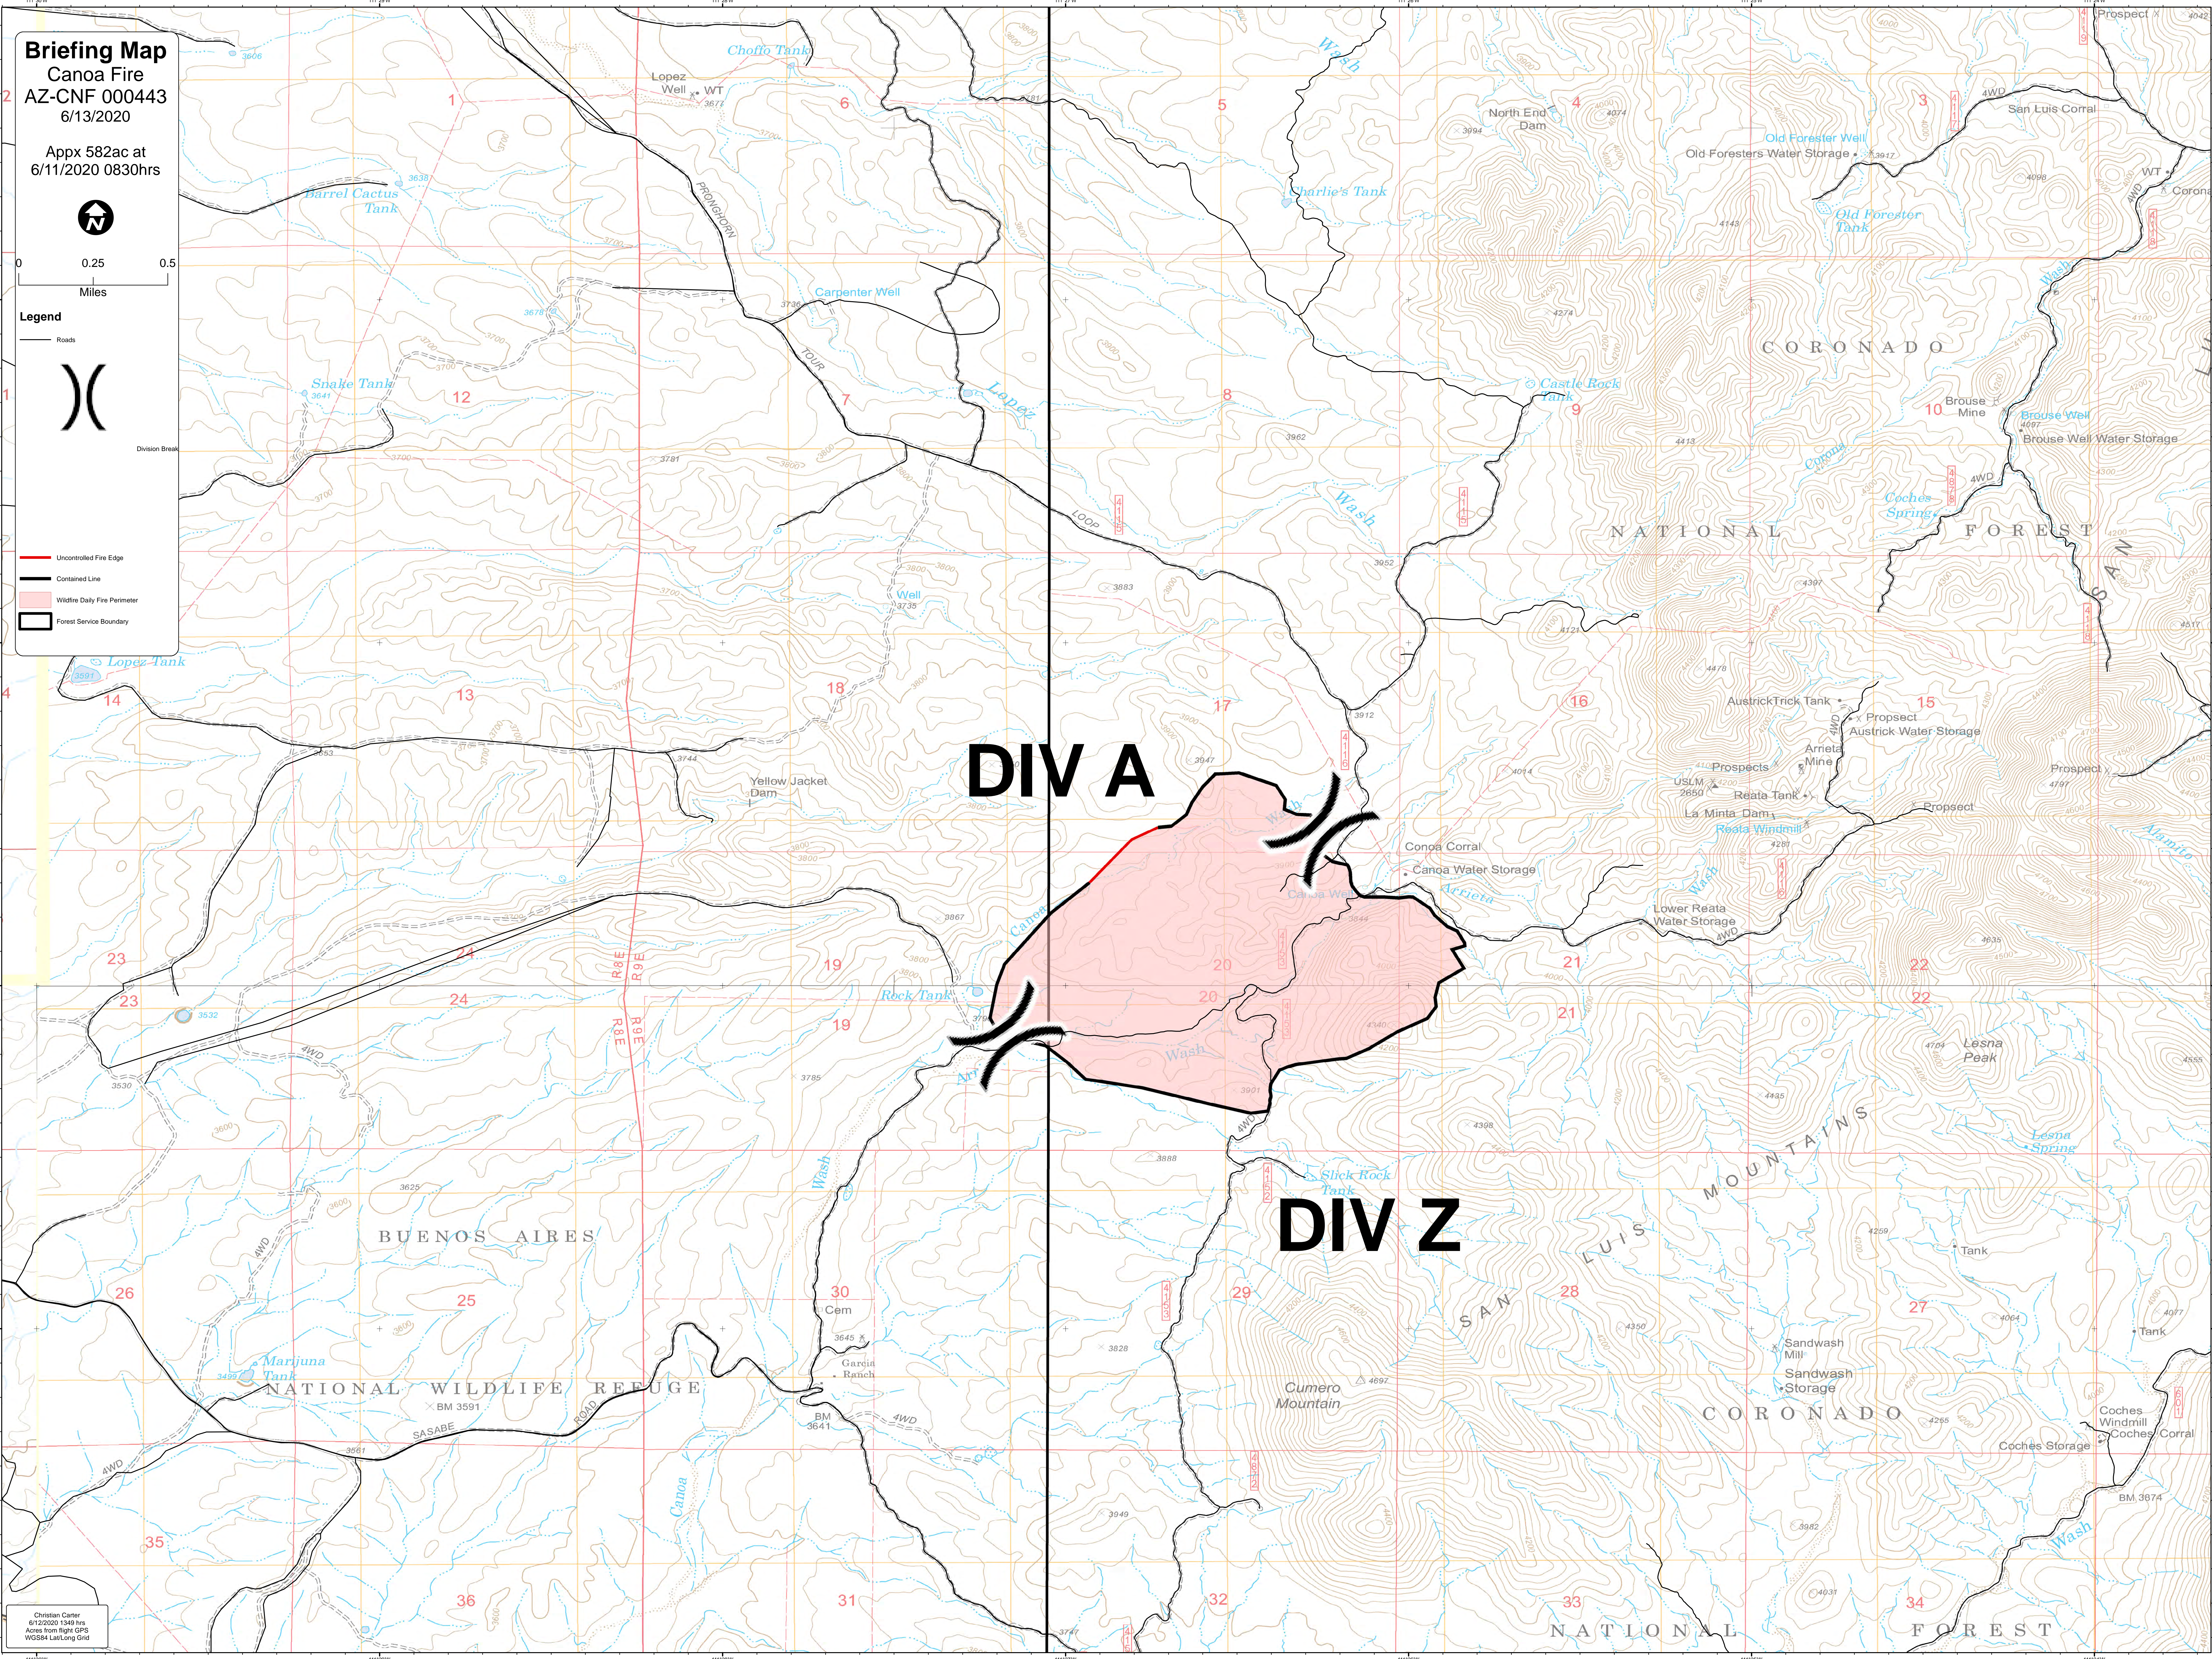

Briefing Map
Canoa Fire
AZ-CNF 000443
6/13/2020

Appx 582ac at
6/11/2020 0830hrs

0 0.25 0.5
Miles

Legend

- Roads
- Division Break
- Uncontrolled Fire Edge
- Contained Line
- Wildfire Daily Fire Perimeter
- Forest Service Boundary

DIV A

DIV Z

Christian Center
6/12/2020 1340 hrs
Acres from flight GPS
WGS84 Lat,Long Grid