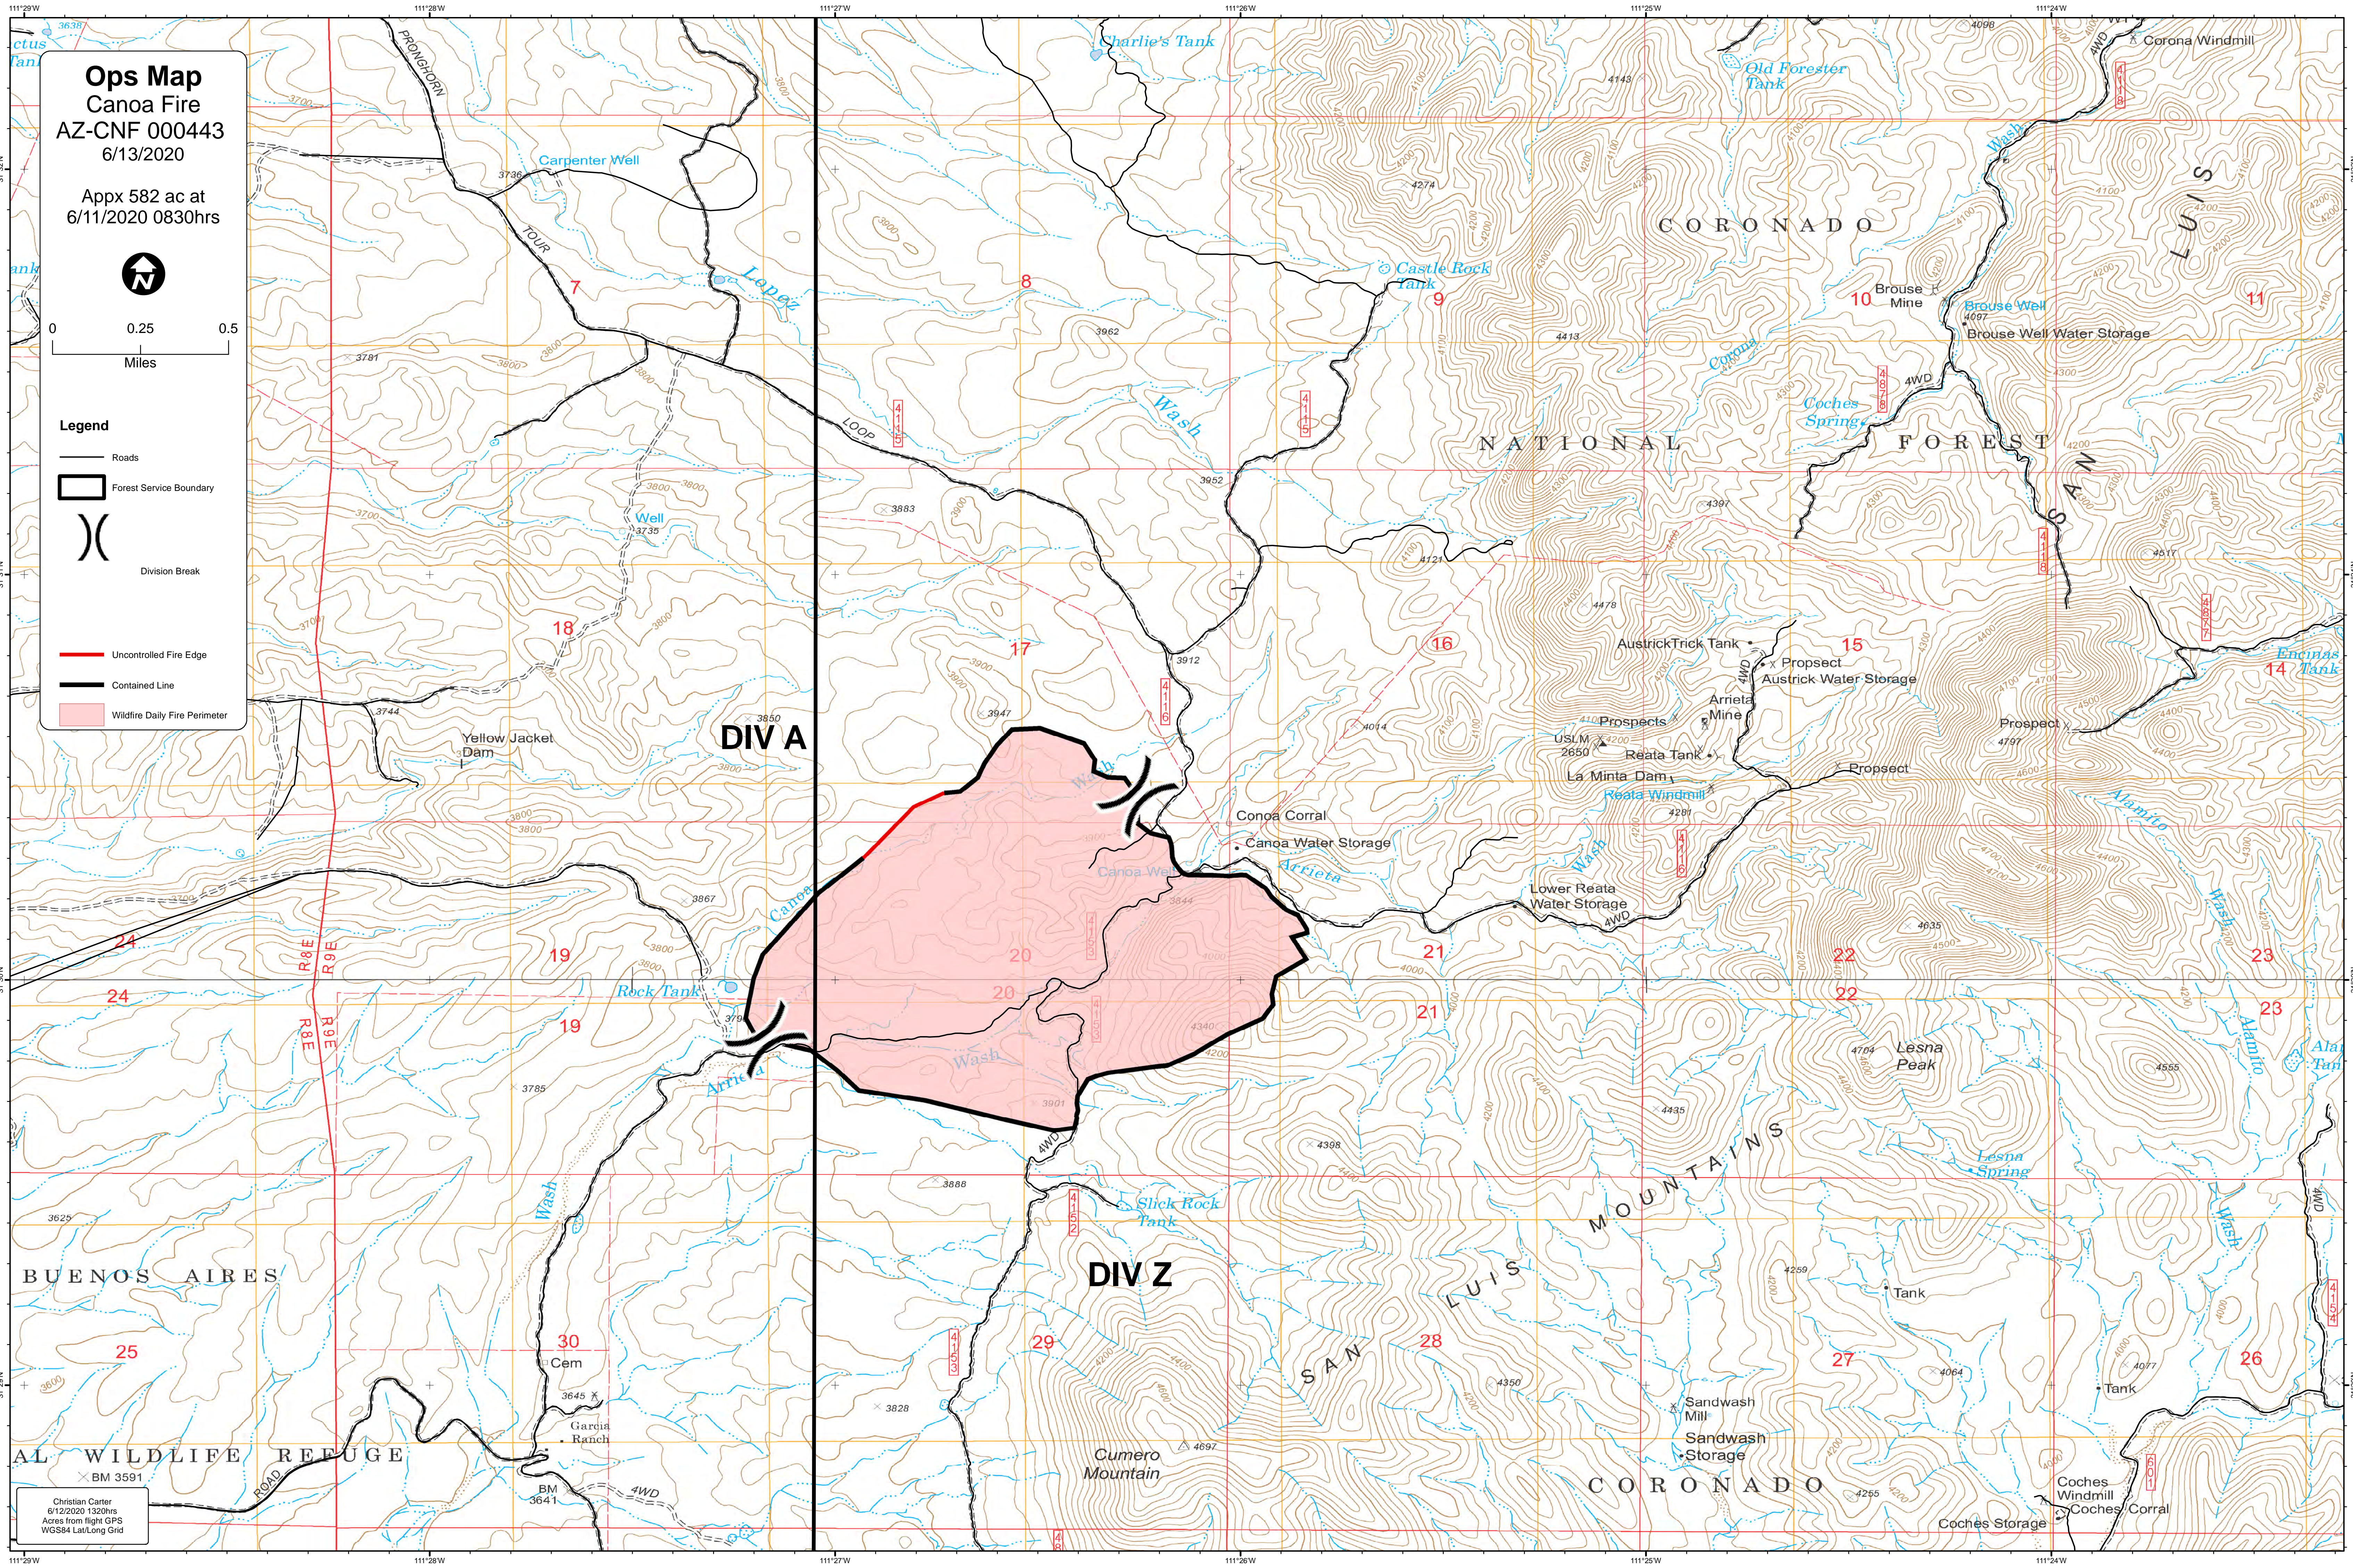

Ops Map
Canoa Fire
AZ-CNF 000443
6/13/2020

Appx 582 ac at
6/11/2020 0830hrs

Legend

- Roads
- Forest Service Boundary
- Division Break
- Uncontrolled Fire Edge
- Contained Line
- Wildfire Daily Fire Perimeter

DIV A

DIV Z

Christian Carter
6/12/2020 1320hrs
Aces from flight GPS
WGS84 Lat/Long Grid