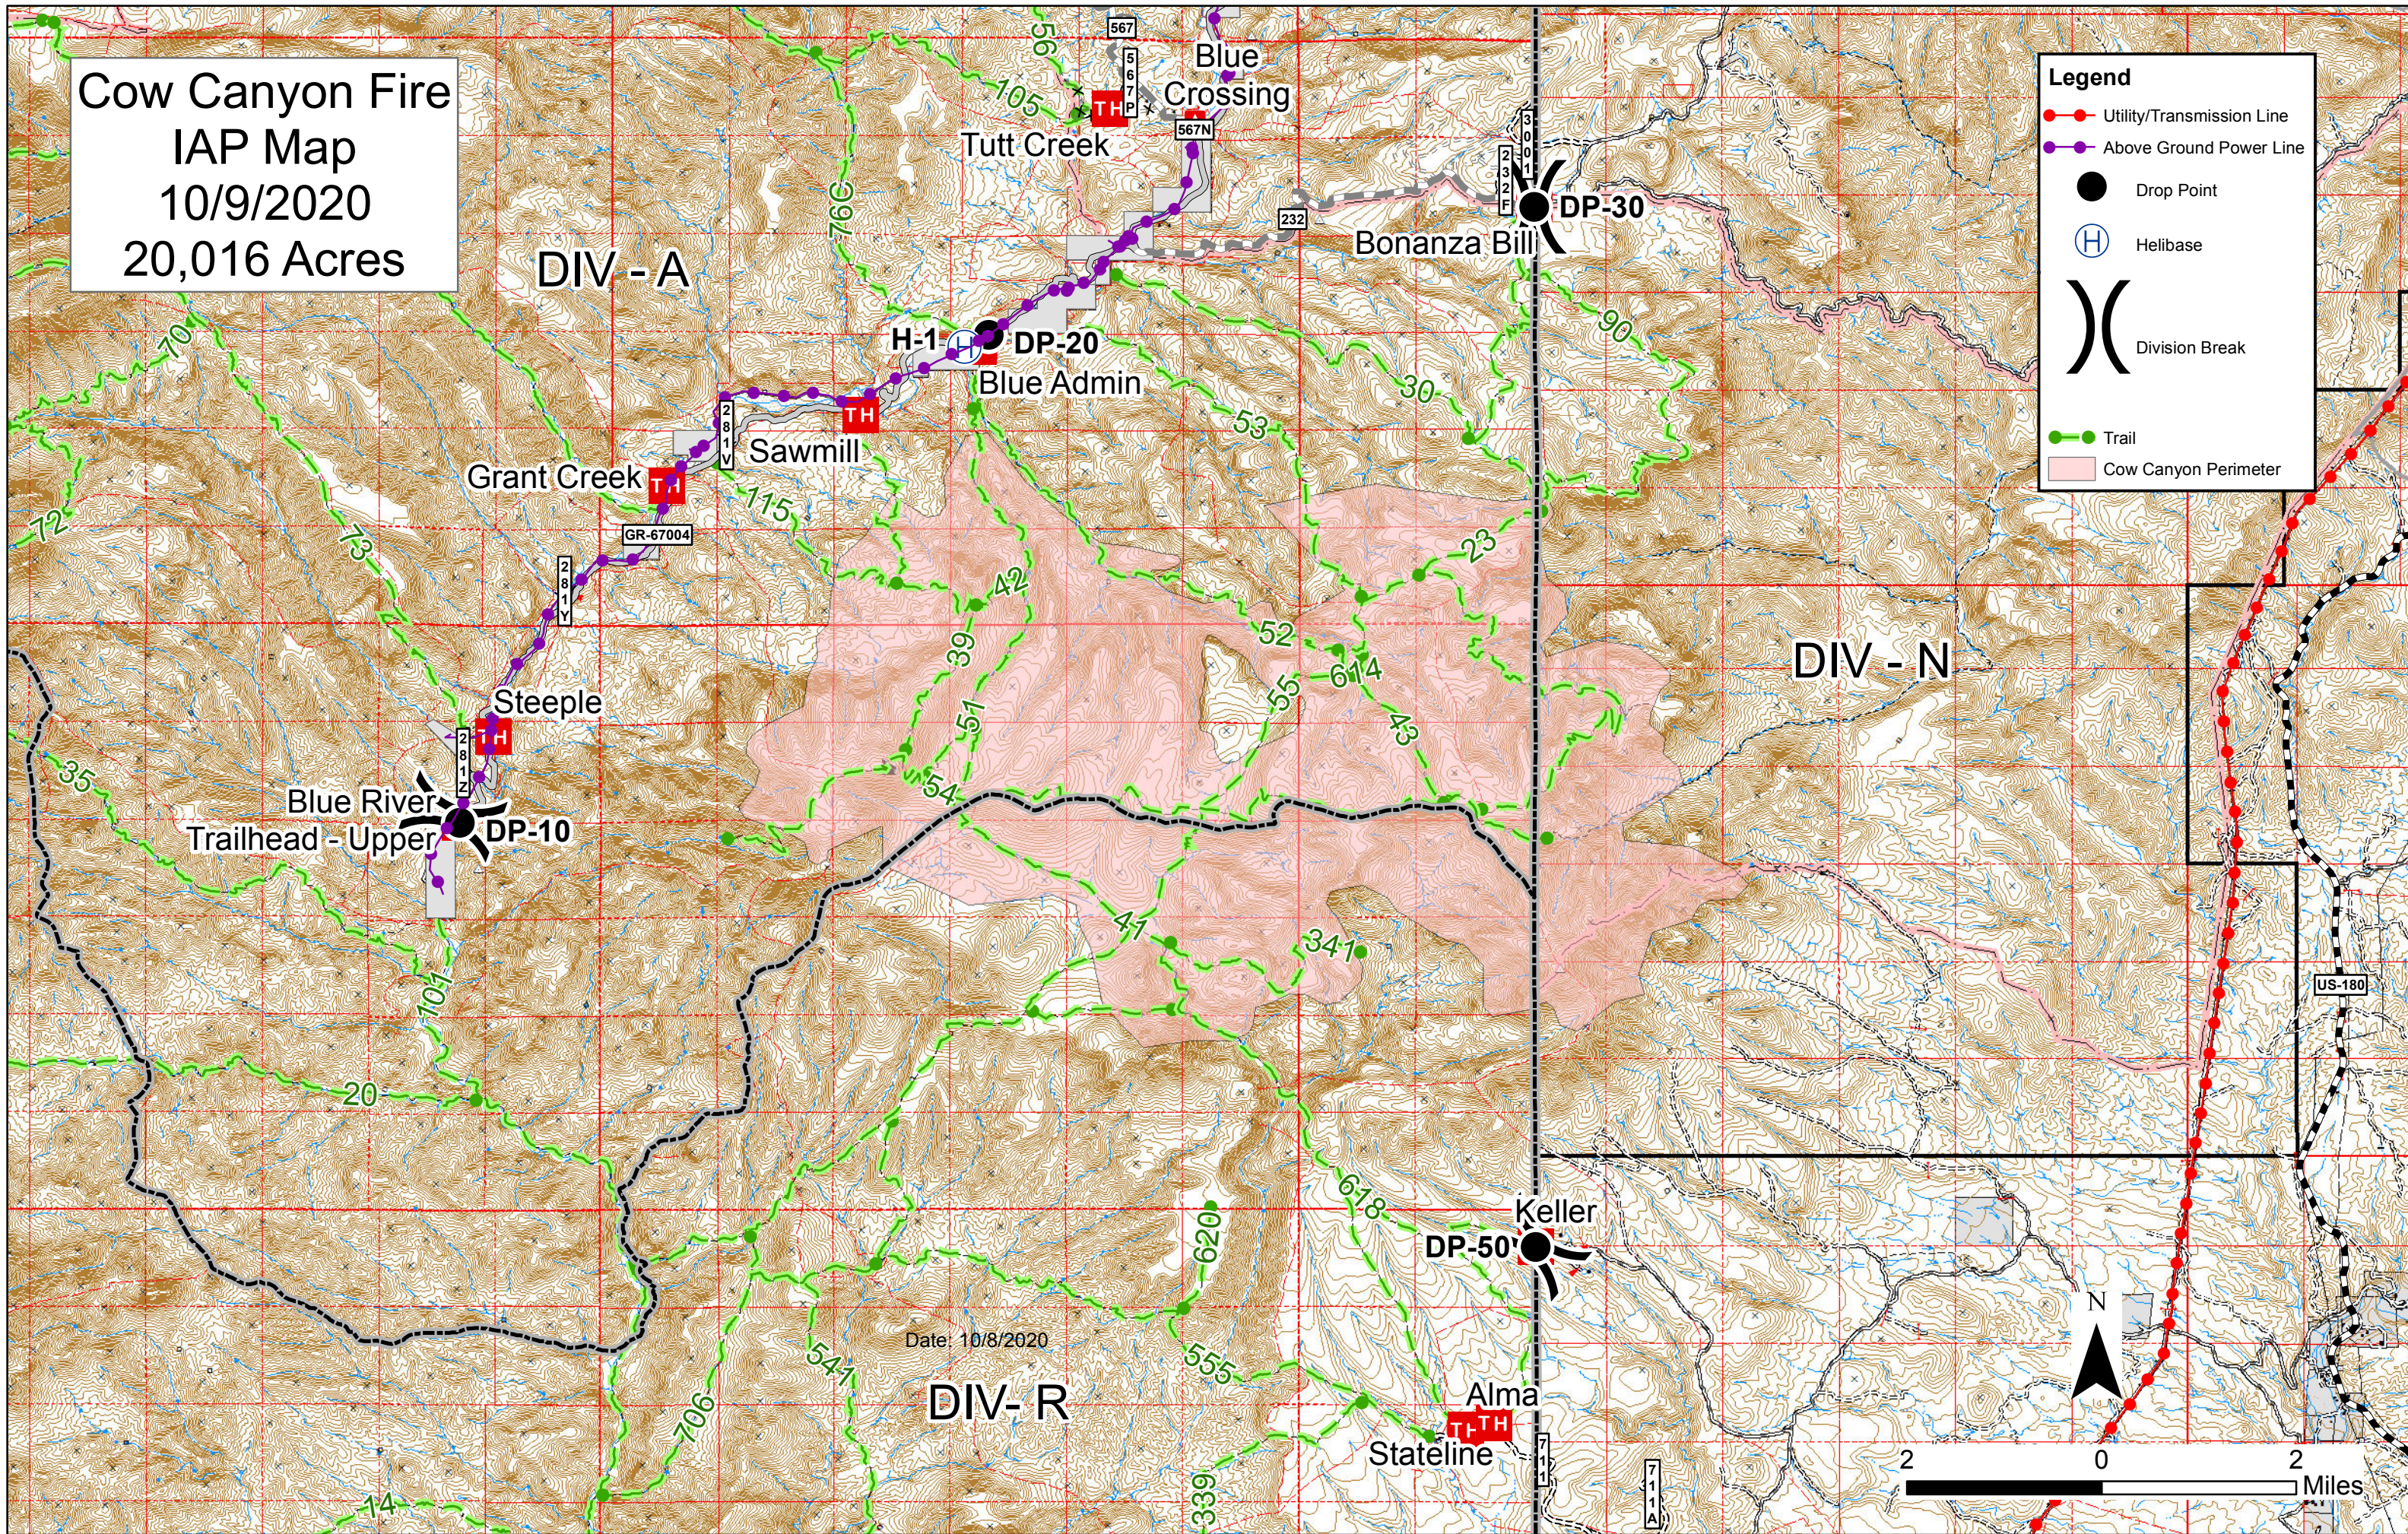

**Cow Canyon Fire
IAP Map
10/9/2020
20,016 Acres**

Legend

- Utility/Transmission Line
- Above Ground Power Line
- Drop Point
- Helibase
- Division Break
- Trail
- Cow Canyon Perimeter

Date: 10/8/2020