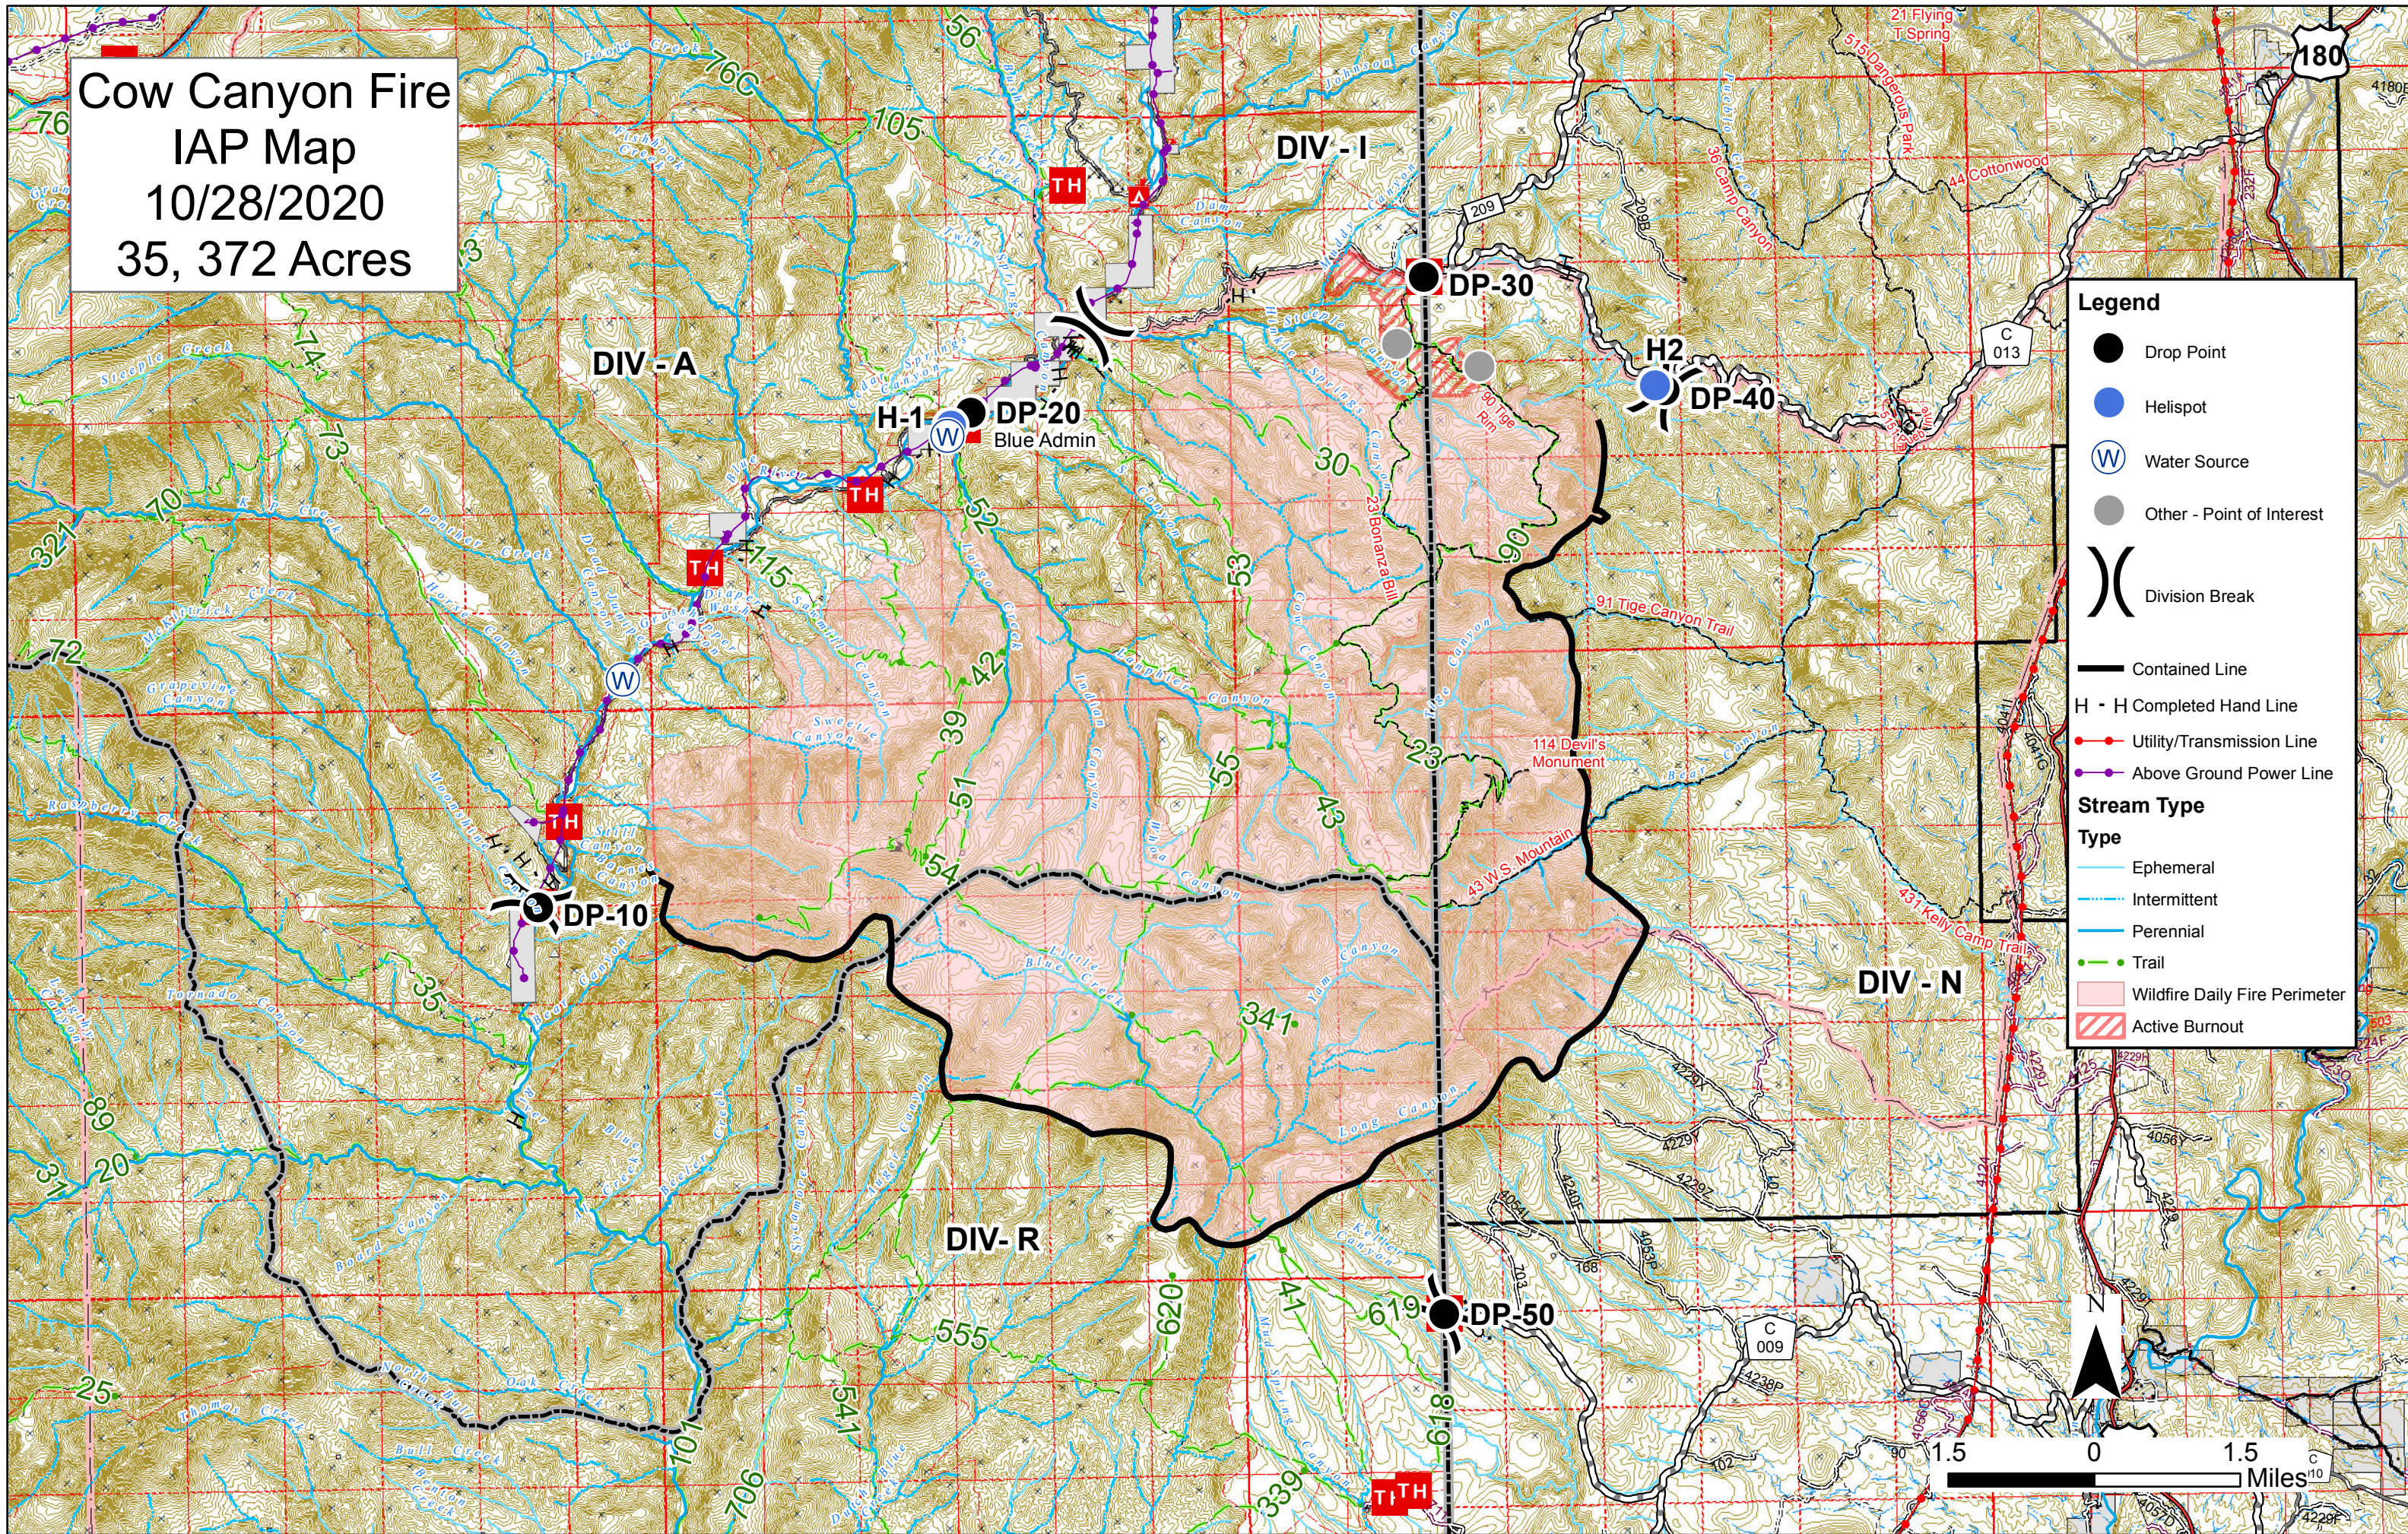

**Cow Canyon Fire
IAP Map
10/28/2020
35,372 Acres**

Legend

- Drop Point
- Helispot
- ⊕ Water Source
- Other - Point of Interest
- ⌋ Division Break
- Contained Line
- H - H Completed Hand Line
- Utility/Transmission Line
- Above Ground Power Line

Stream Type

Type

- Ephemeral
- Intermittent
- Perennial
- Trail
- Wildfire Daily Fire Perimeter
- ▨ Active Burnout