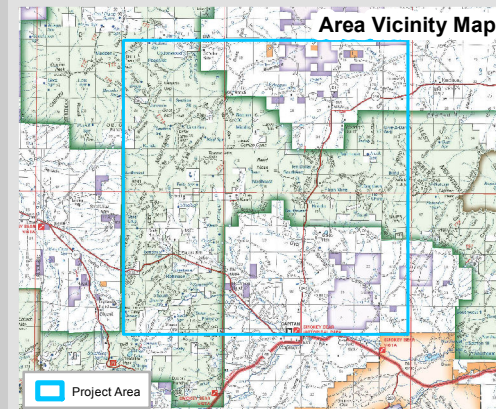

Lincoln National Forest Smokey Bear Ranger District

**Dark Canyon Wildfire
08/11/2020**

Legend

-  Wildfire Perimeter
-  Suppression Strategy Area

Created By: Wesley Hall
08/11/2020