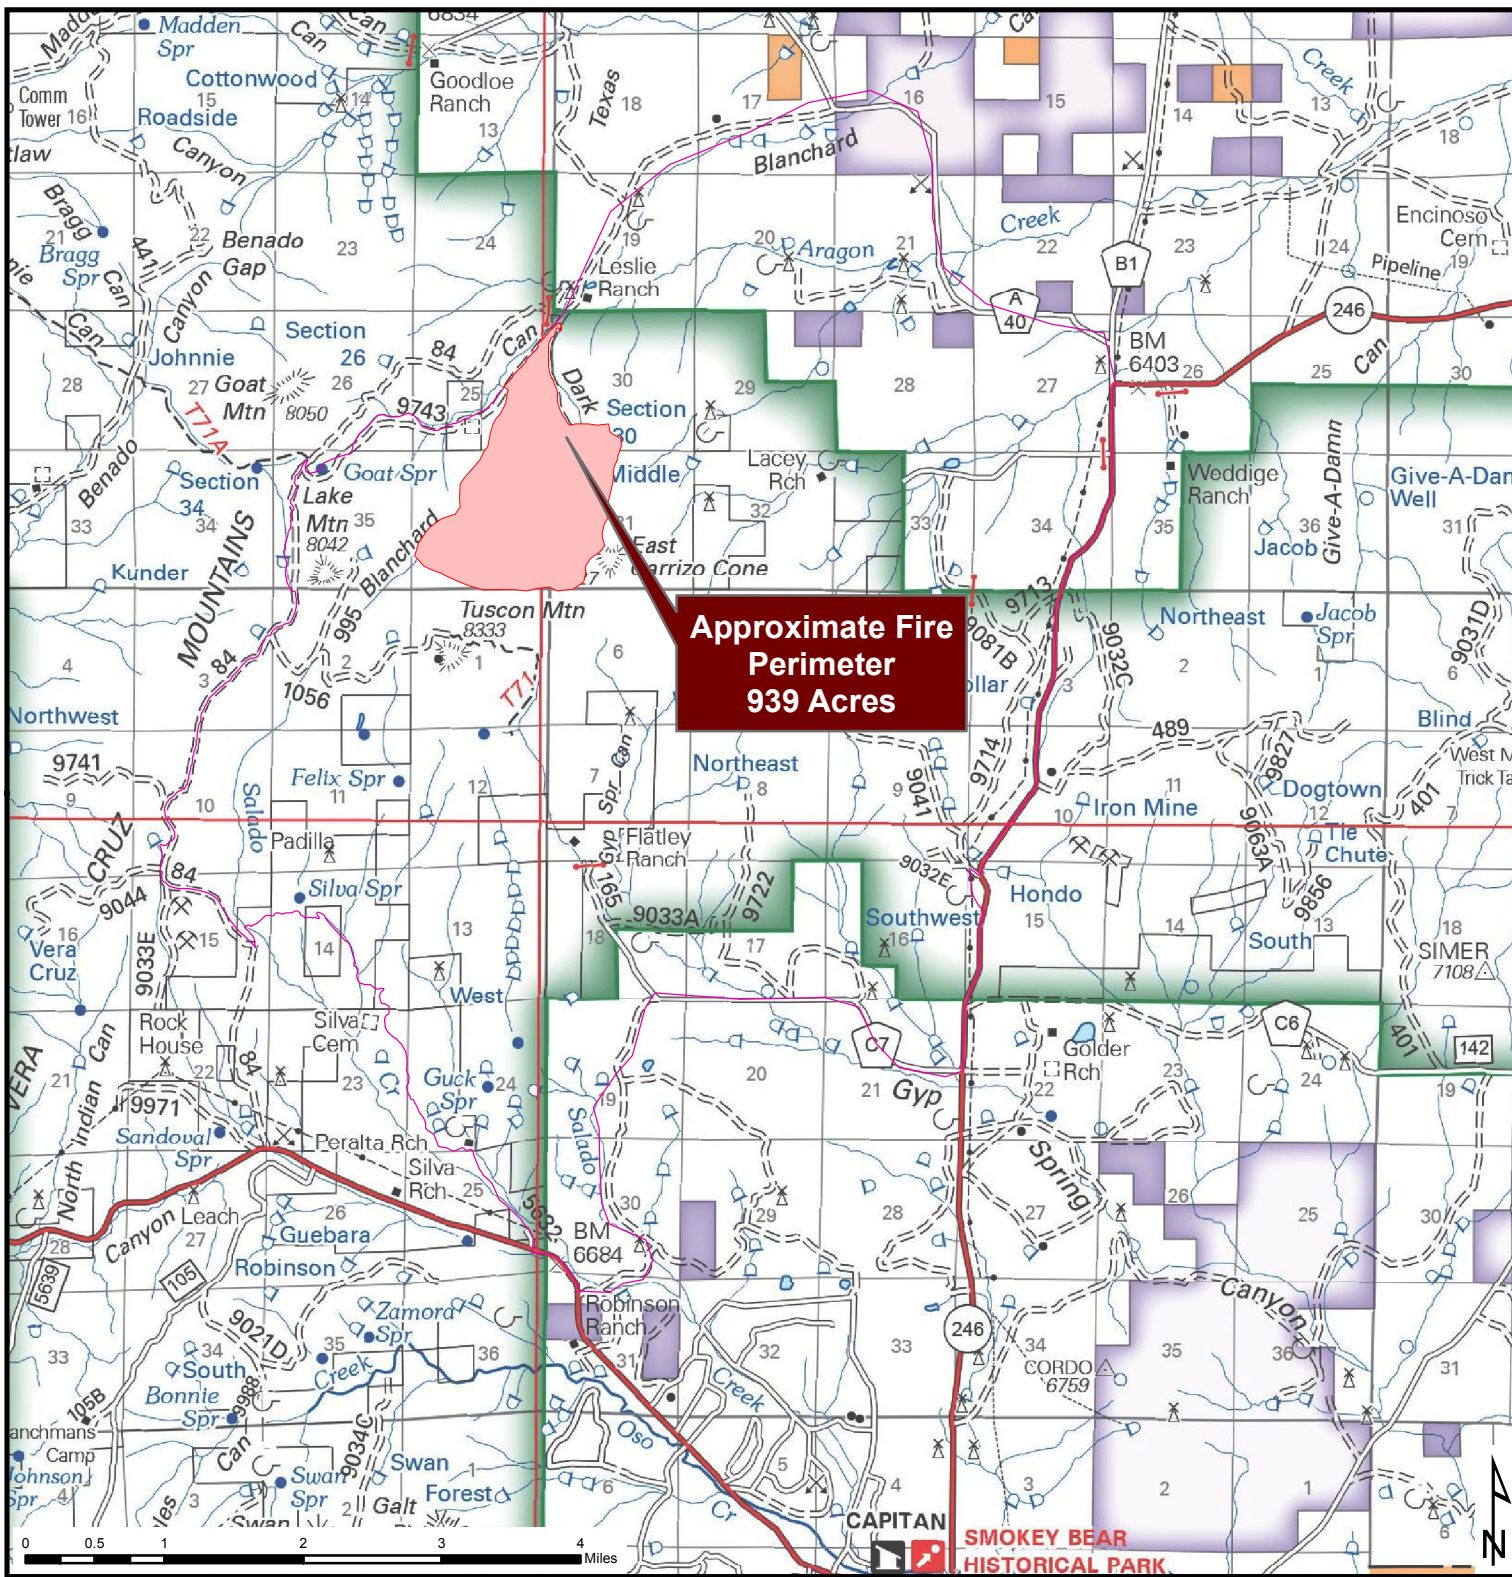

Lincoln National Forest Smokey Bear Ranger District

**Dark Canyon Wildfire
08/11/2020**

Legend

-  Wildfire Perimeter
-  Suppression Strategy Area

Created By: Wesley Hall
08/11/2020