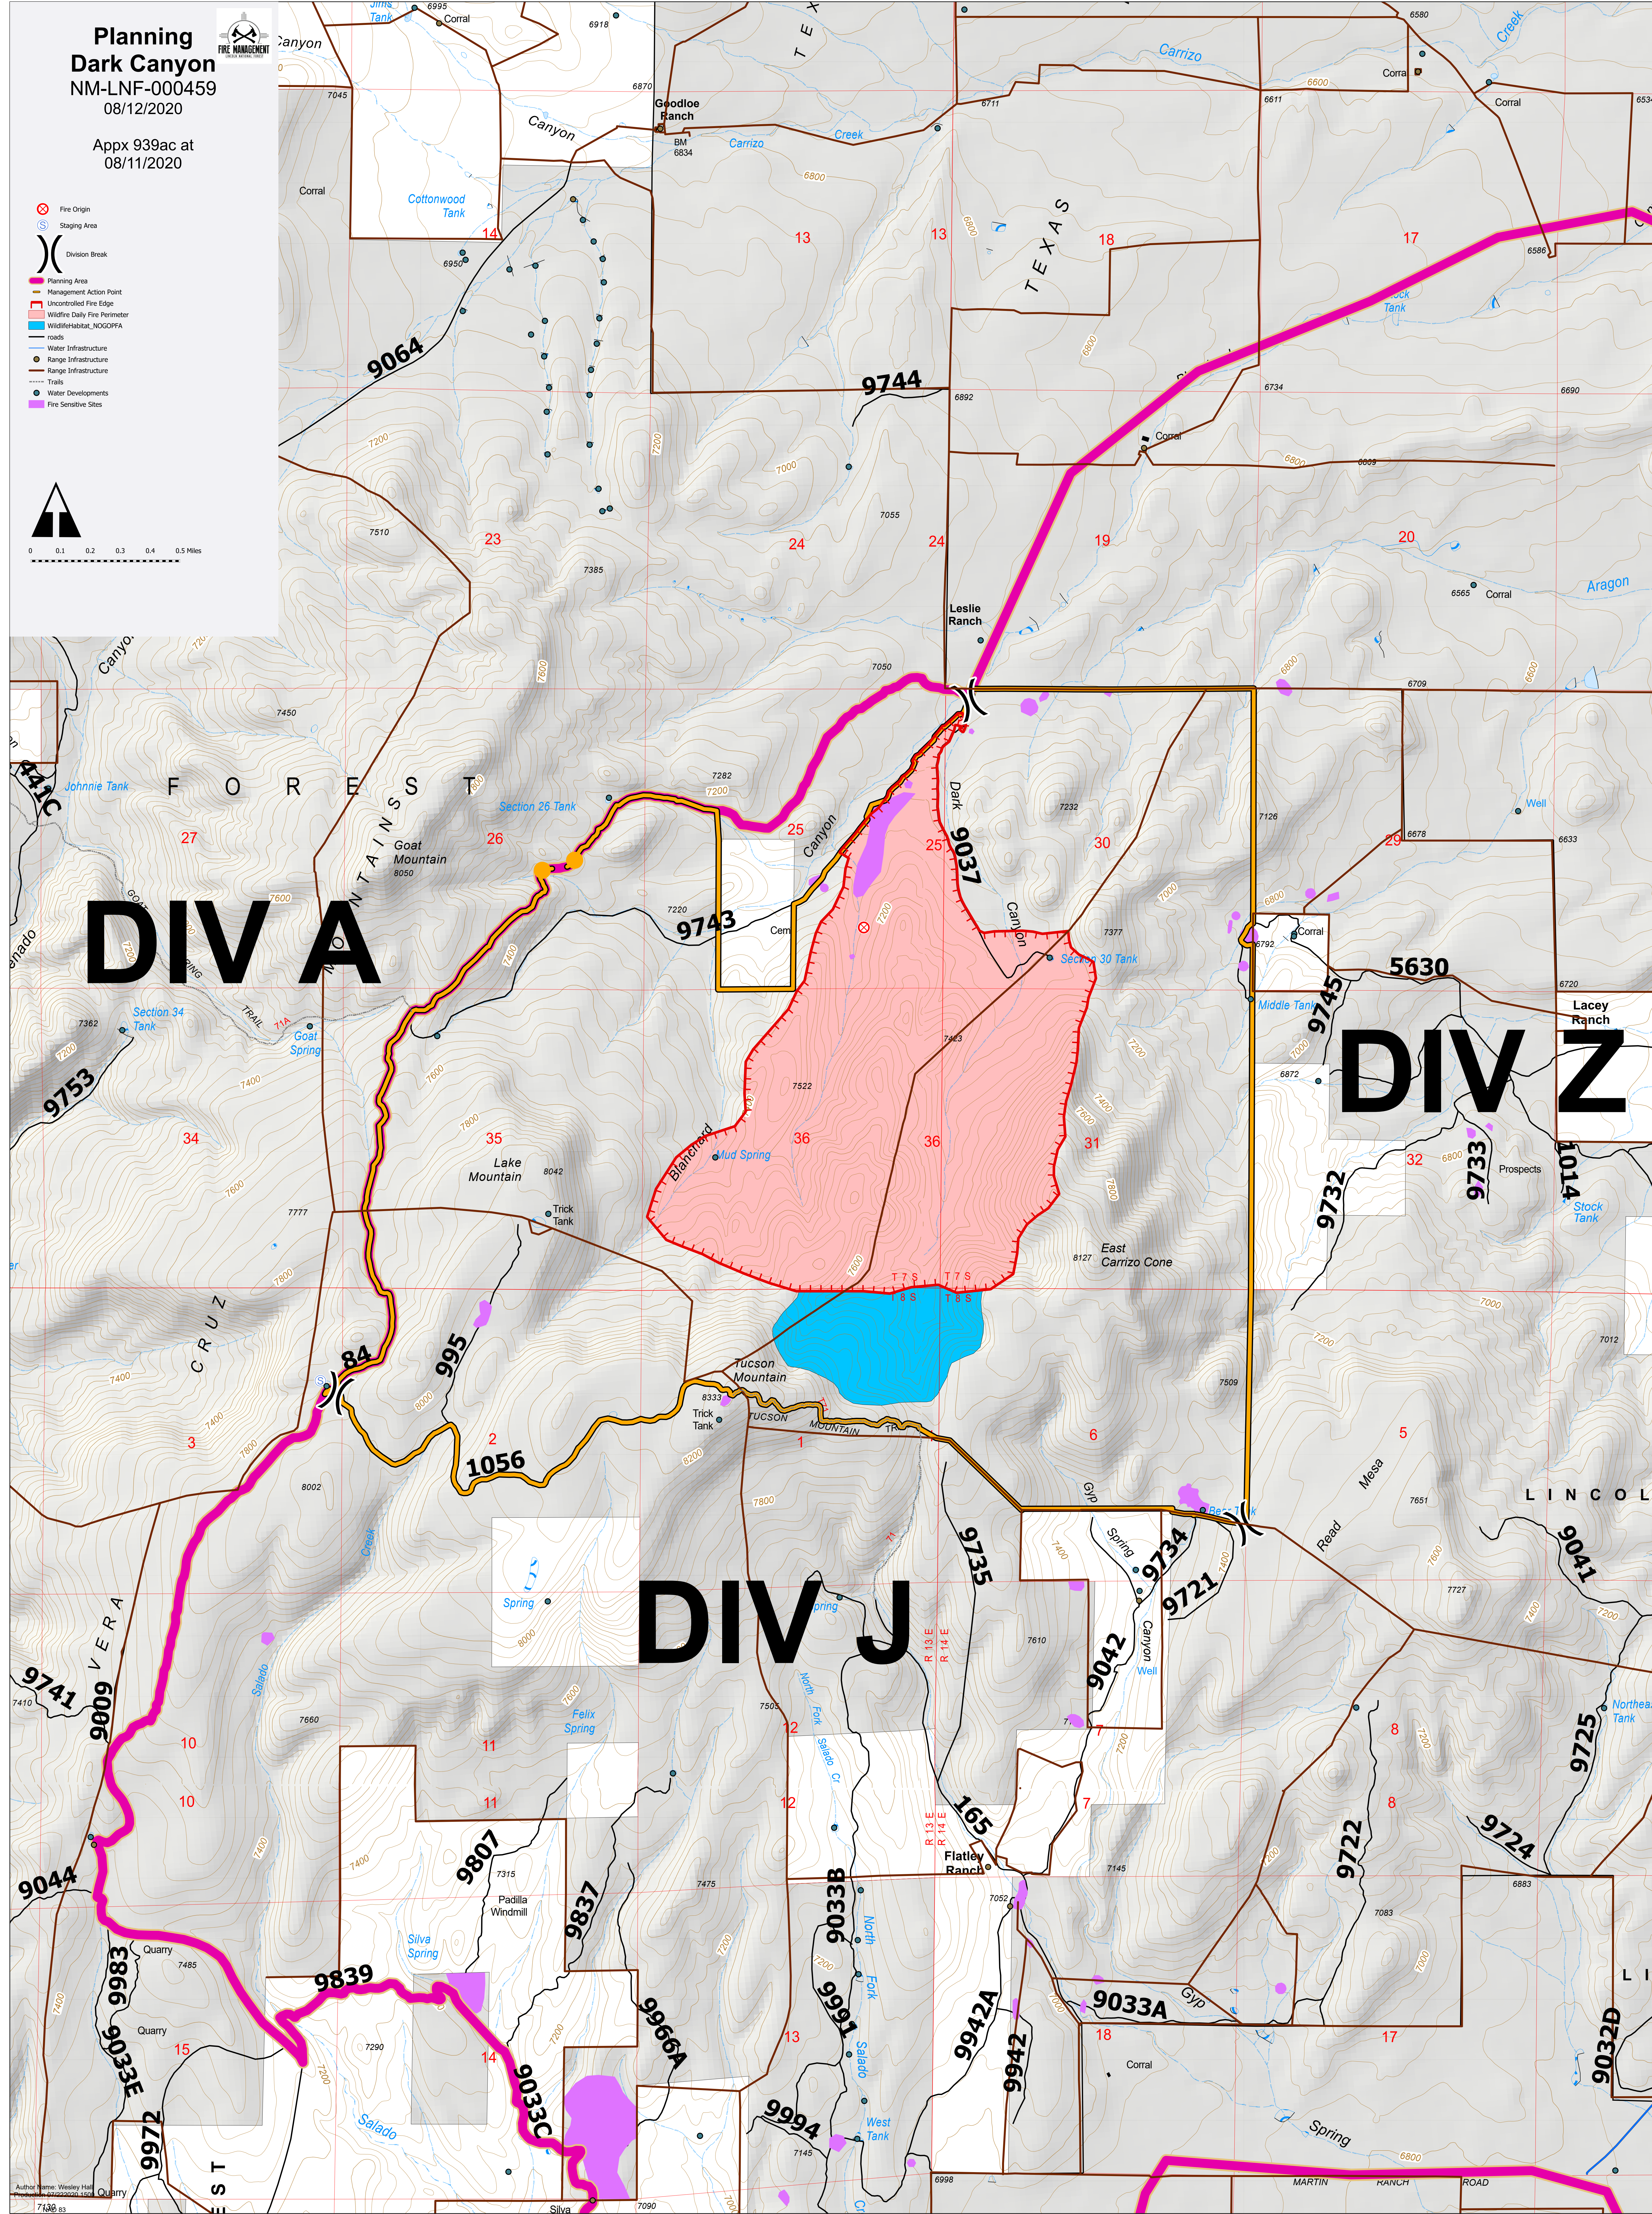

**Planning**  
**Dark Canyon**  
NM-LNF-000459  
08/12/2020

Appx 939ac at  
08/11/2020

- Fire Origin
- Staging Area
- Division Break
- Planning Area
- Management Action Point
- Uncontrolled Fire Edge
- Wildfire Daily Fire Perimeter
- WildlifeHabitat\_NOGOPFA
- roads
- Water Infrastructure
- Range Infrastructure
- Trails
- Water Developments
- Fire Sensitive Sites

**DIVA**

**DIV Z**

**DIV J**