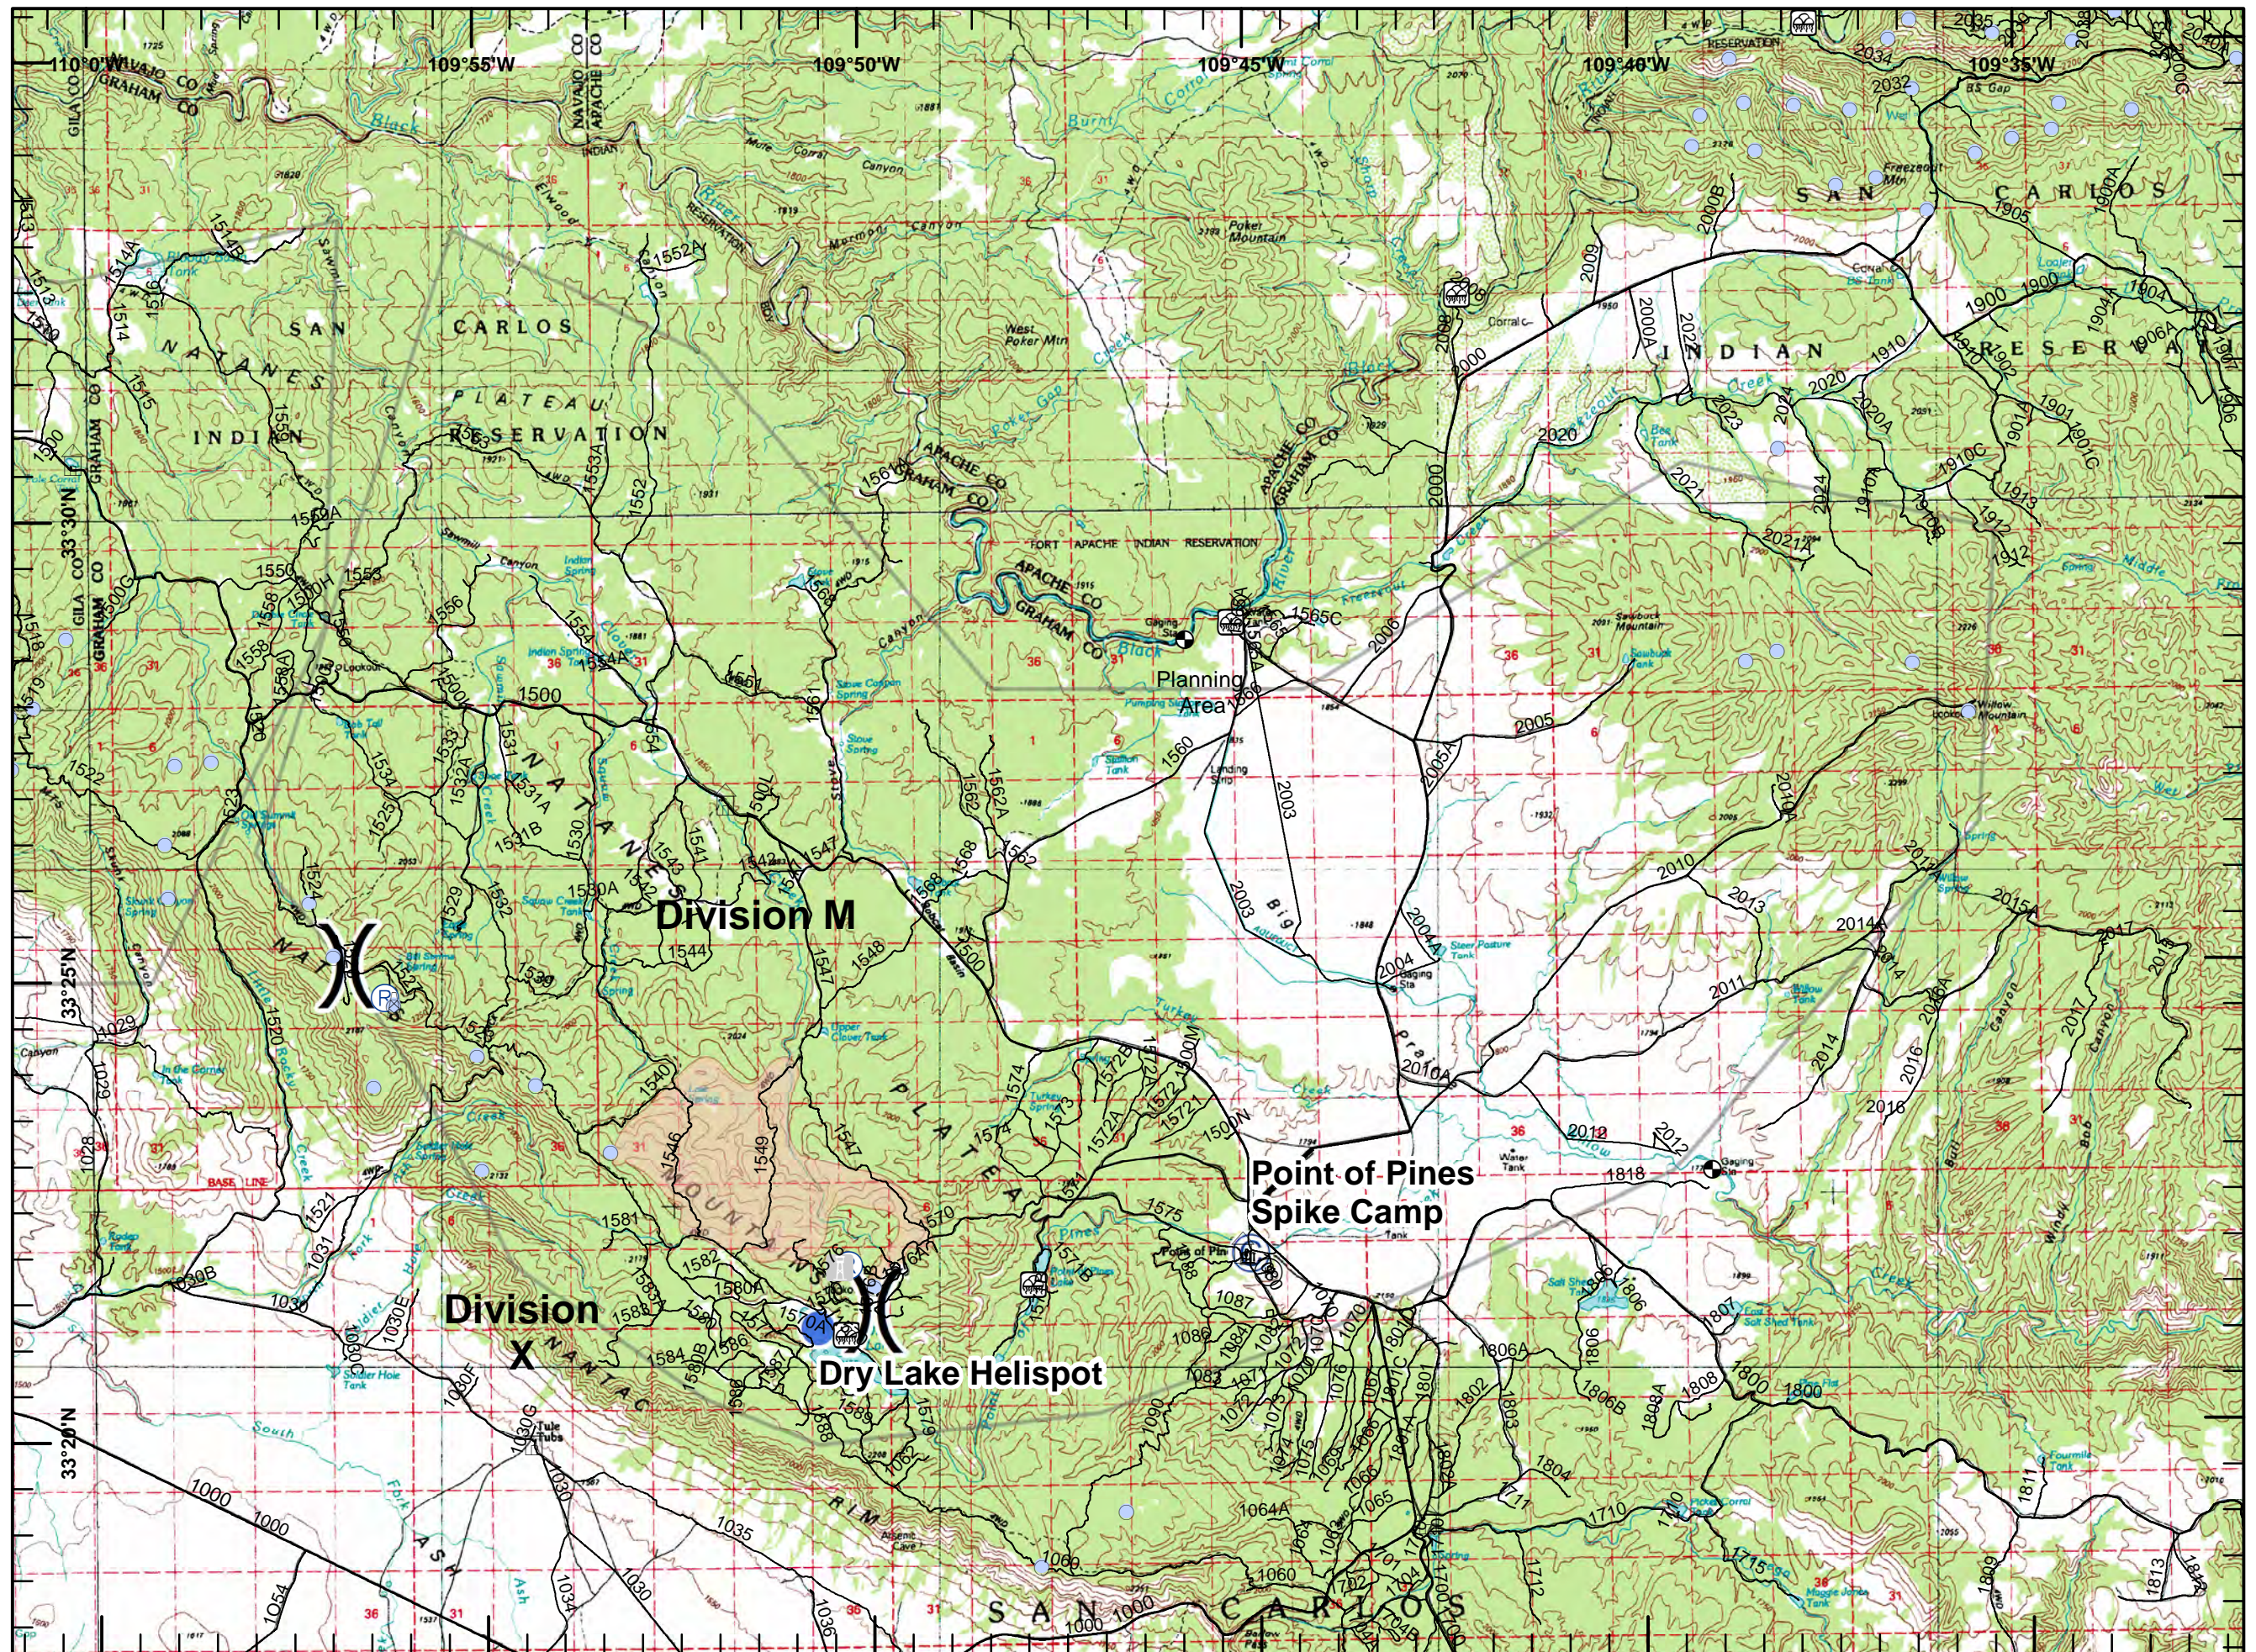

### Legend

#### TYPE

-  Admin Site
-  Air hazard
-  Com Site
-  Gaging Stations/ EWS
-  Helibase
-  Helispot
-  Lookout Tower
-  Ranch
-  Recreation Area
-  Repeater
-  Roads
-  Main Roads
-  Label Point
-  Camp
-  Helispot
-  Division Break

-  Wildfire Daily Fire Perimeter
-  Other

dlrobinson  
April 09, 2009  
1800Hours

Approximate Acres  
3383.70