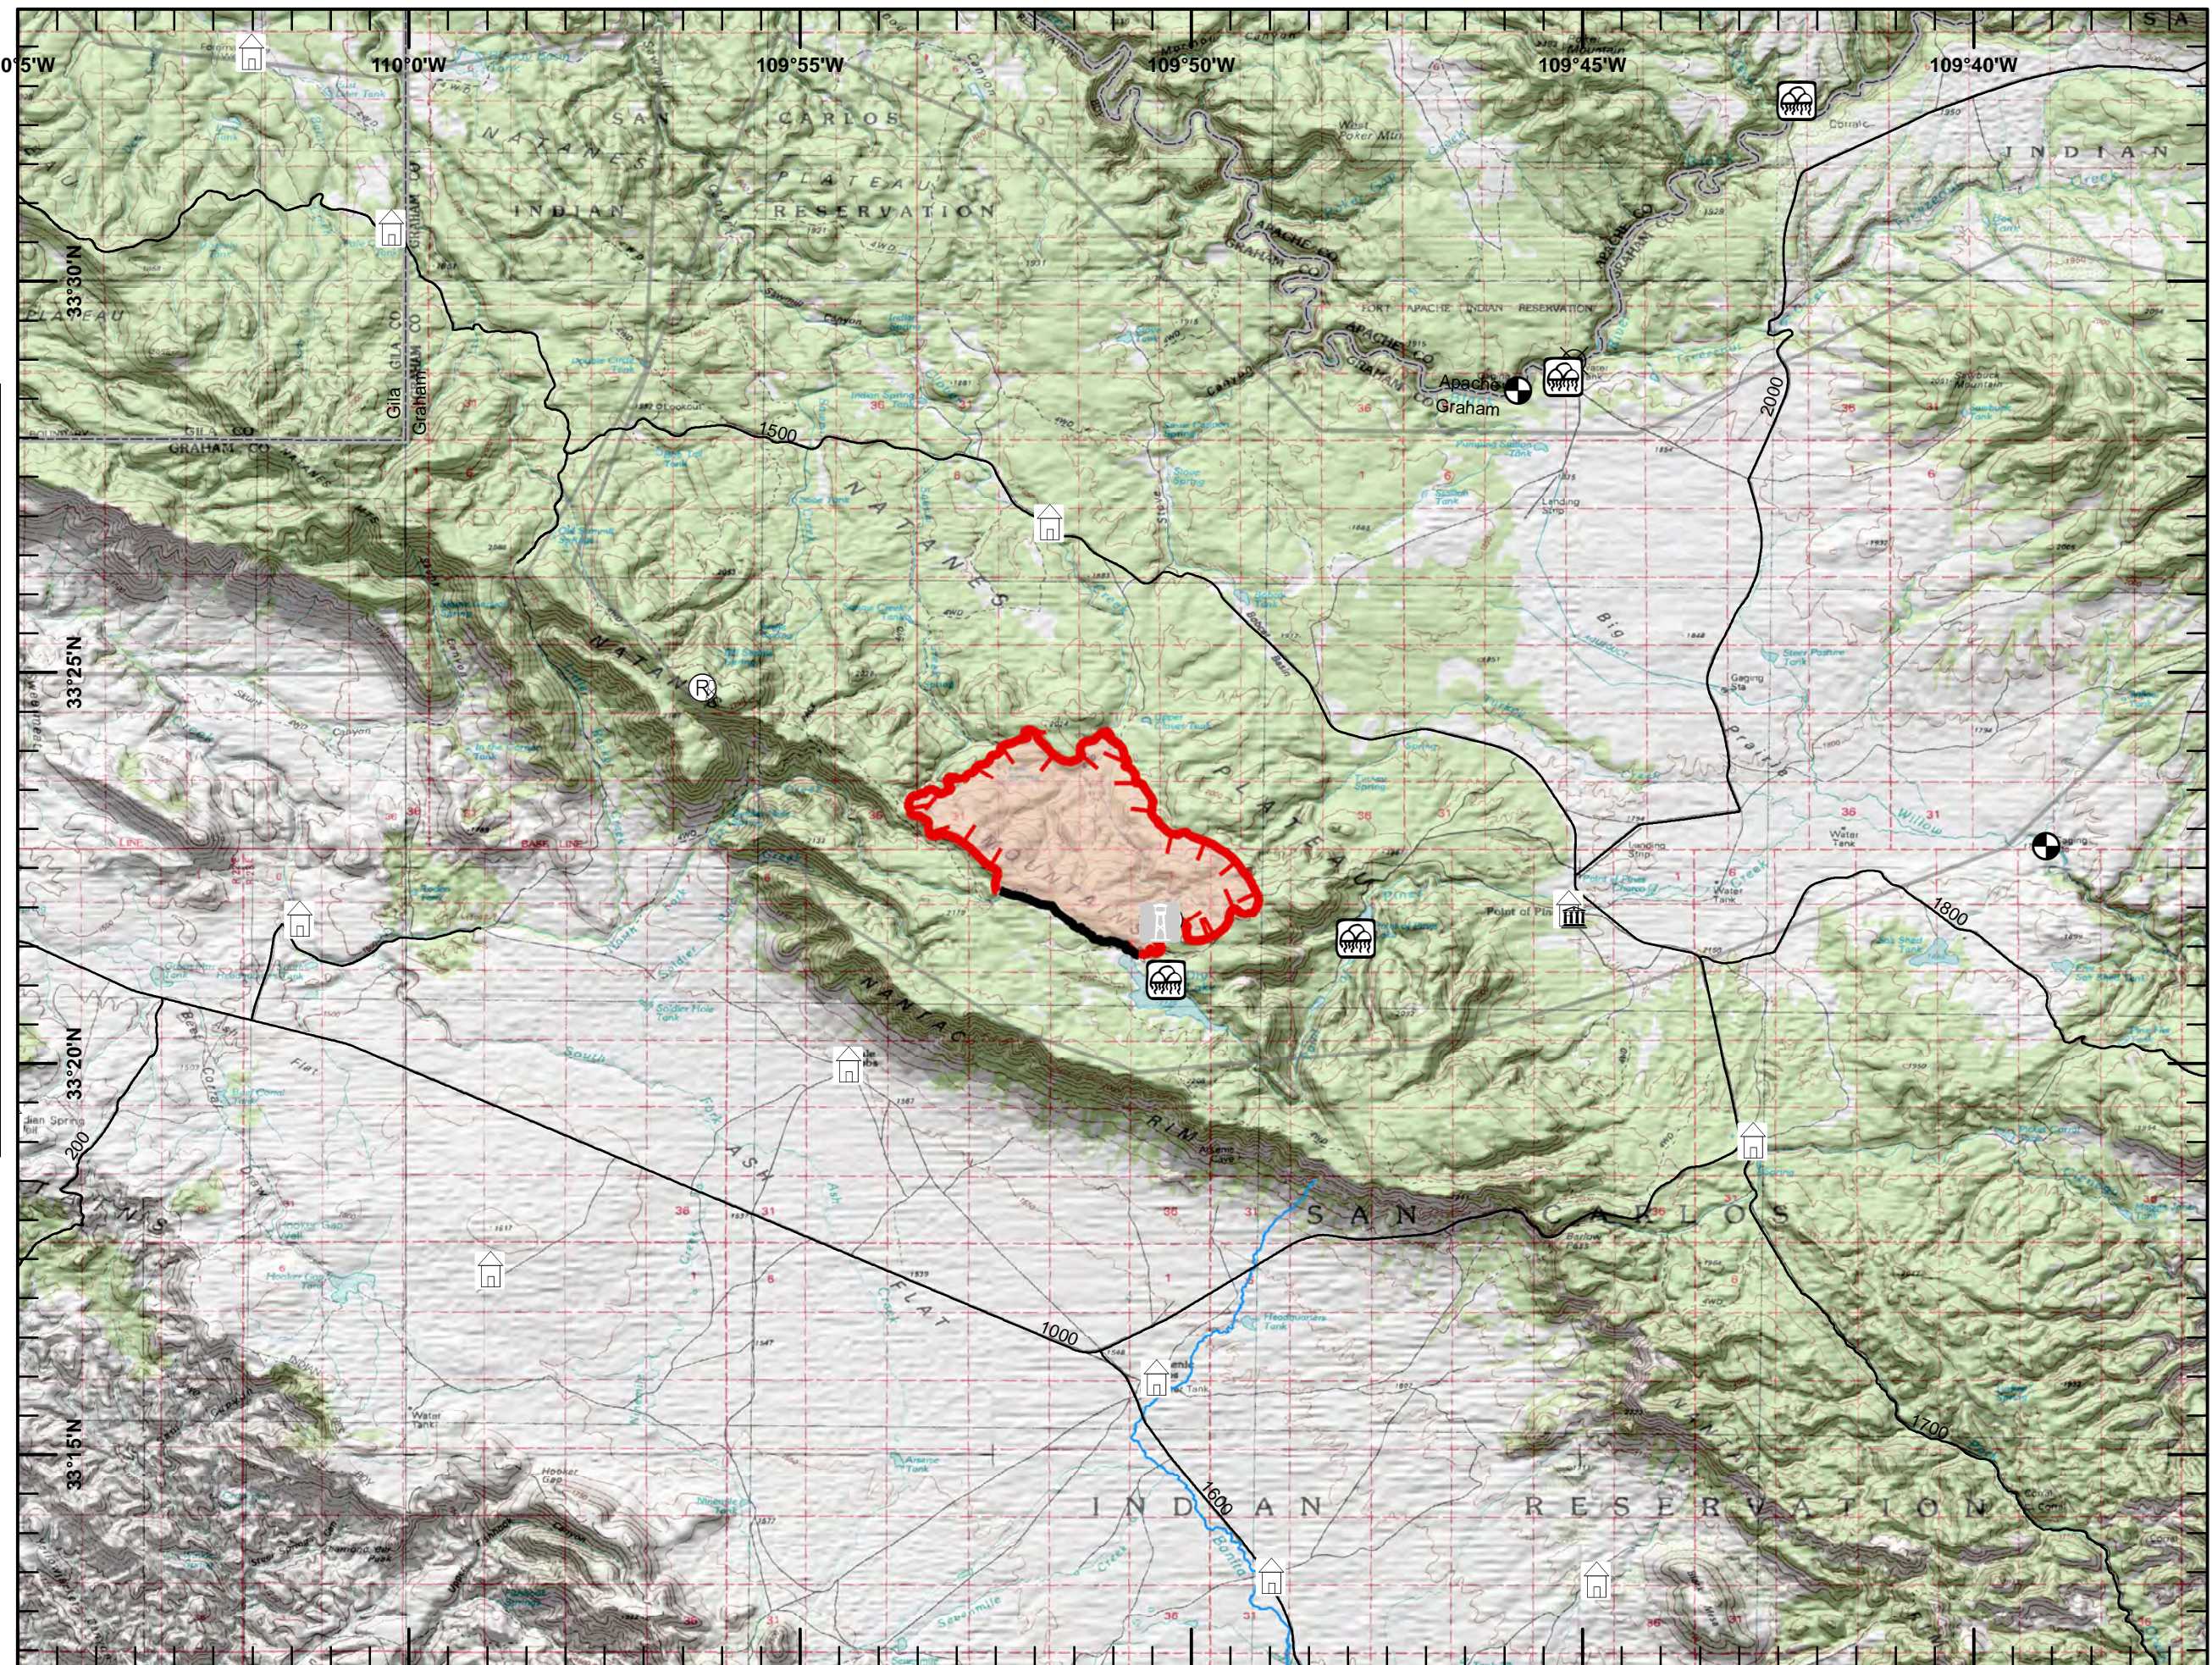

Dry Lake Fire

AZ-SCA-001418
20200613

Public Information

-  Admin Site
-  Air hazard
-  Com Site
-  Gaging Stations/ EWS
-  Lookout Tower
-  Ranch
-  Recreation Area
-  Repeater
-  Main Roads
-  Uncontrolled Fire Edge
-  Contained Line
-  Wildfire Daily Fire Perimeter
-  Other
-  County Boundary
-  Rivers

dlobinson
June 12, 2020
2130 Hours

Approximate 4,364.40 Acres (ir)
June 11, 2020 2302