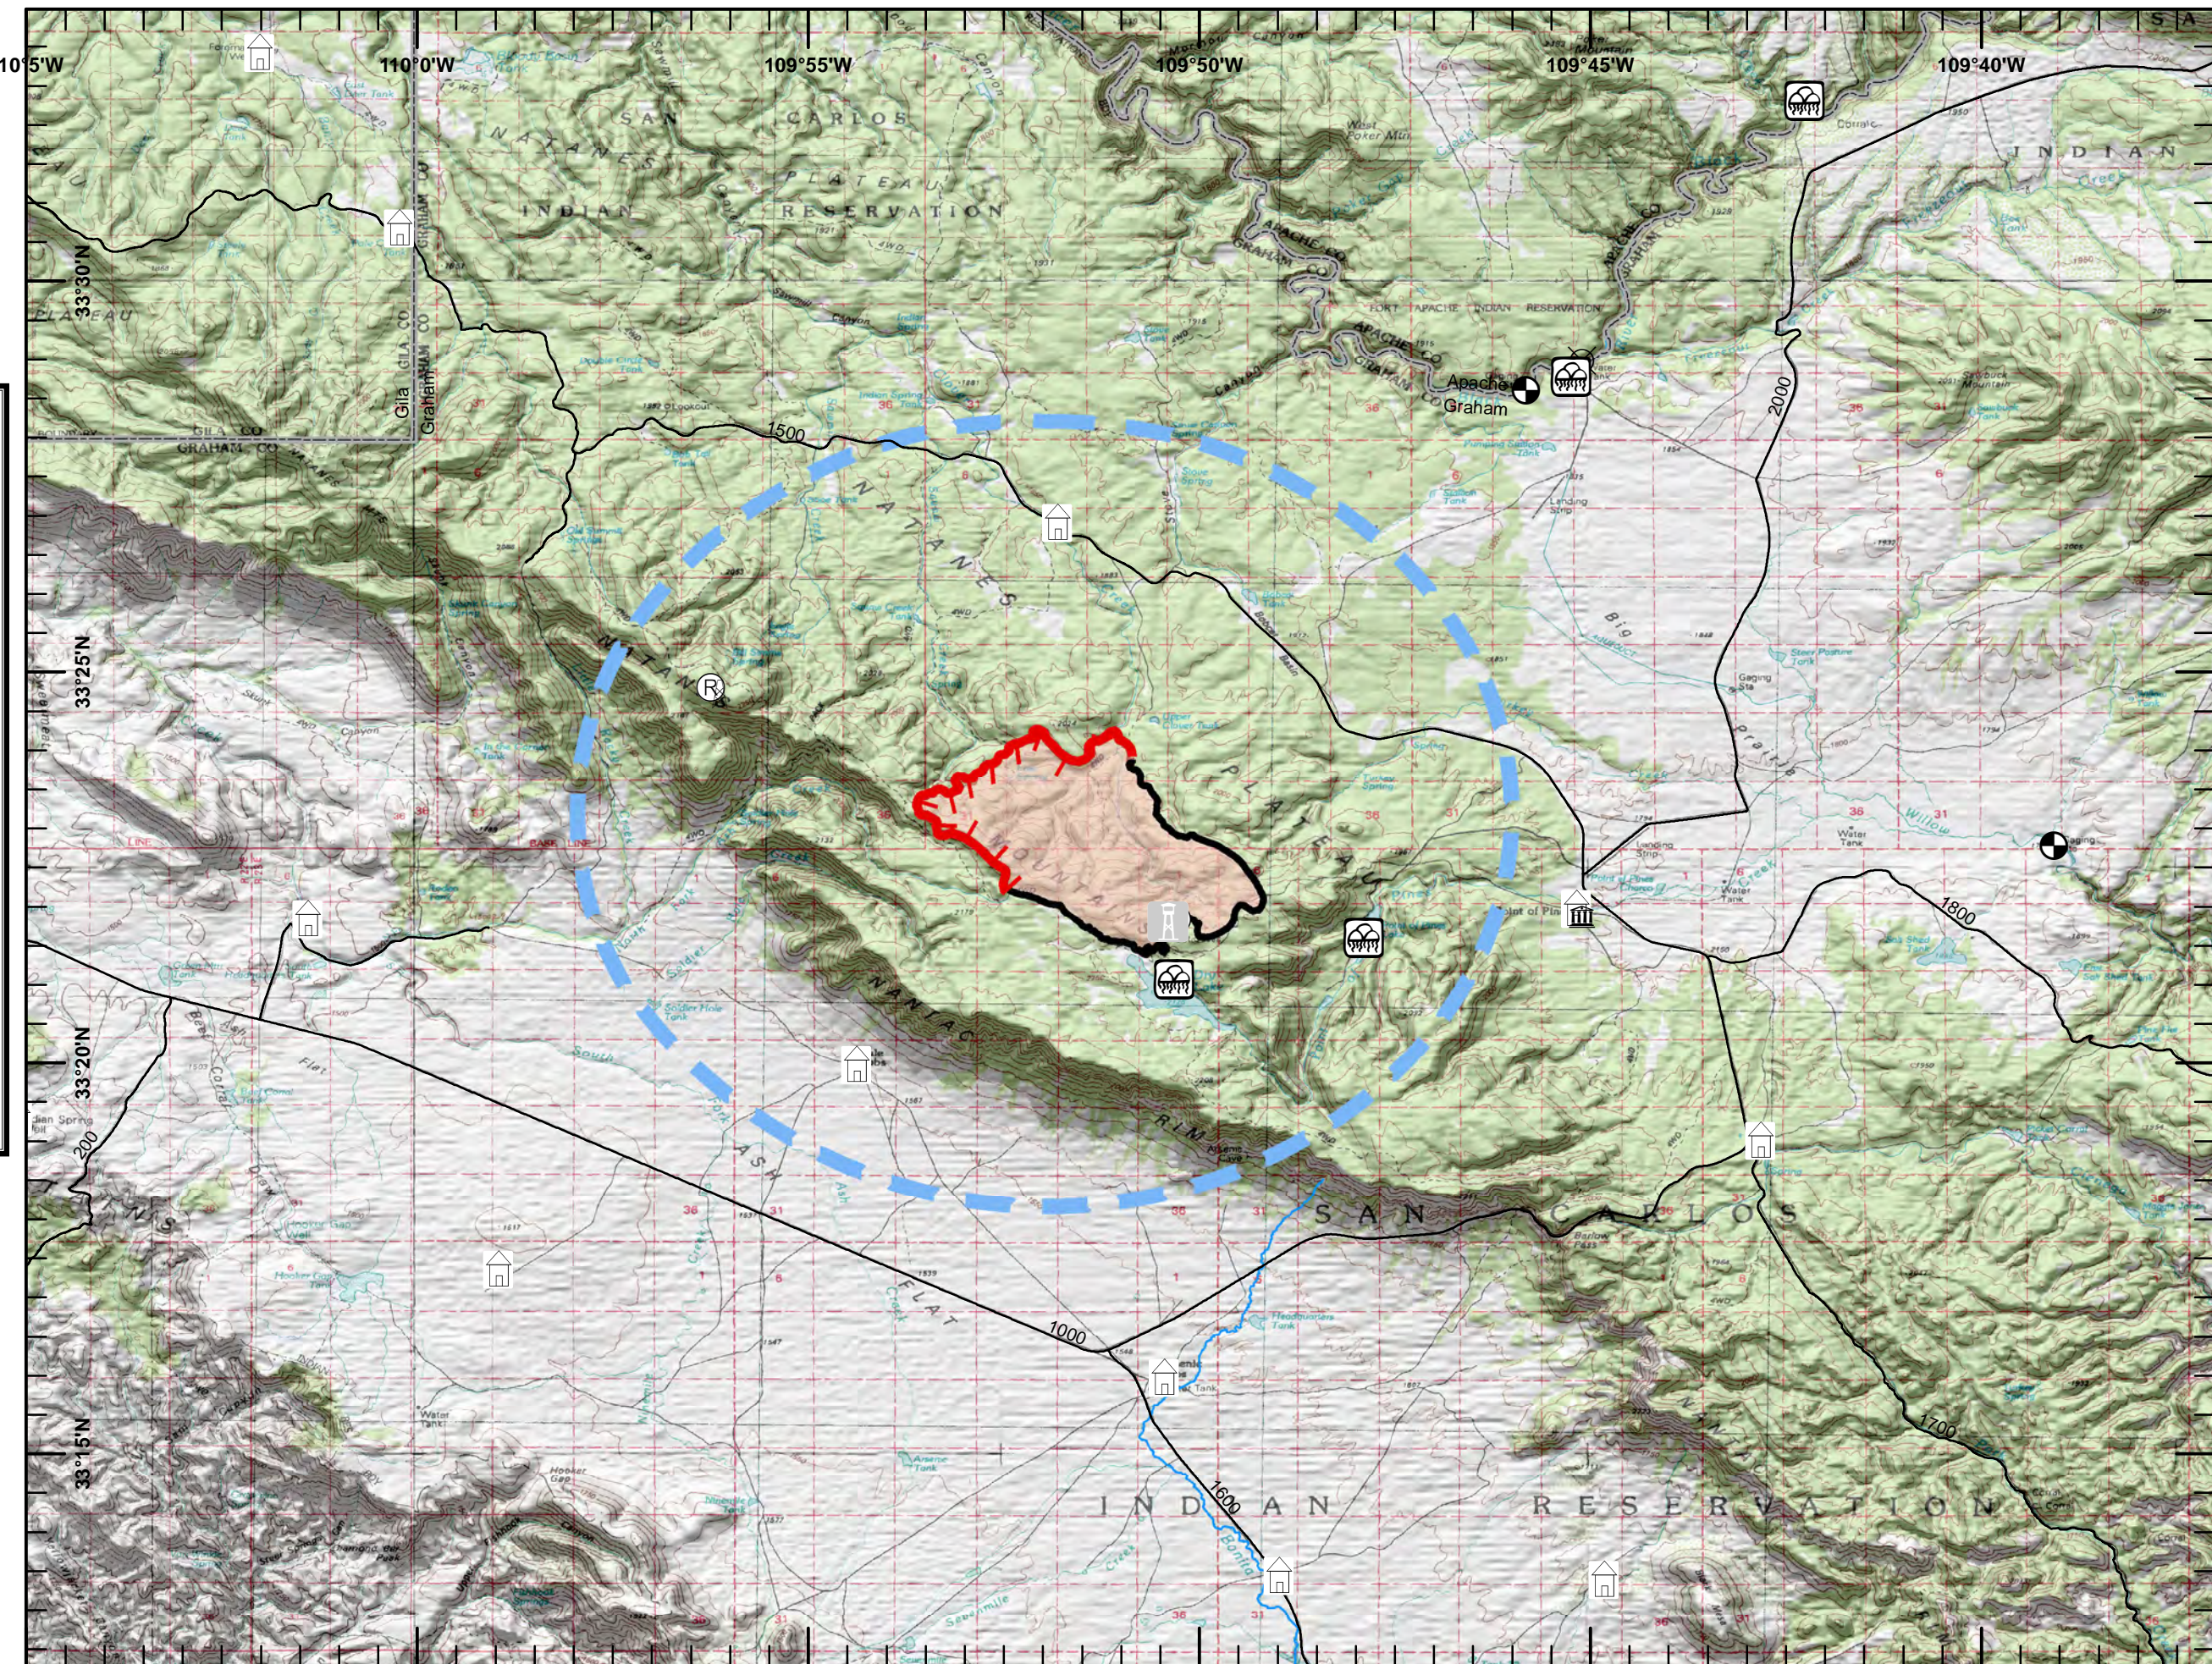

Dry Lake Fire

AZ-SCA-001418
20200613

Public Information

- Admin Site
- Air hazard
- Com Site
- Gaging Stations/ EWS
- Lookout Tower
- Ranch
- Recreation Area
- Repeater
- Main Roads
- Uncontrolled Fire Edge
- Contained Line
- Temporary Flight Restriction
- Wildfire Daily Fire Perimeter
- County Boundary
- Rivers

SOUTH WEST AREA
INCIDENT MANAGEMENT TEAM

CENTRAL WEST ZONE
Type Three Team

QR code

dlobinson
June 13, 2020
0700 Hours

Approximate 4,367.00Acres (ir)
June 12, 2020 2321