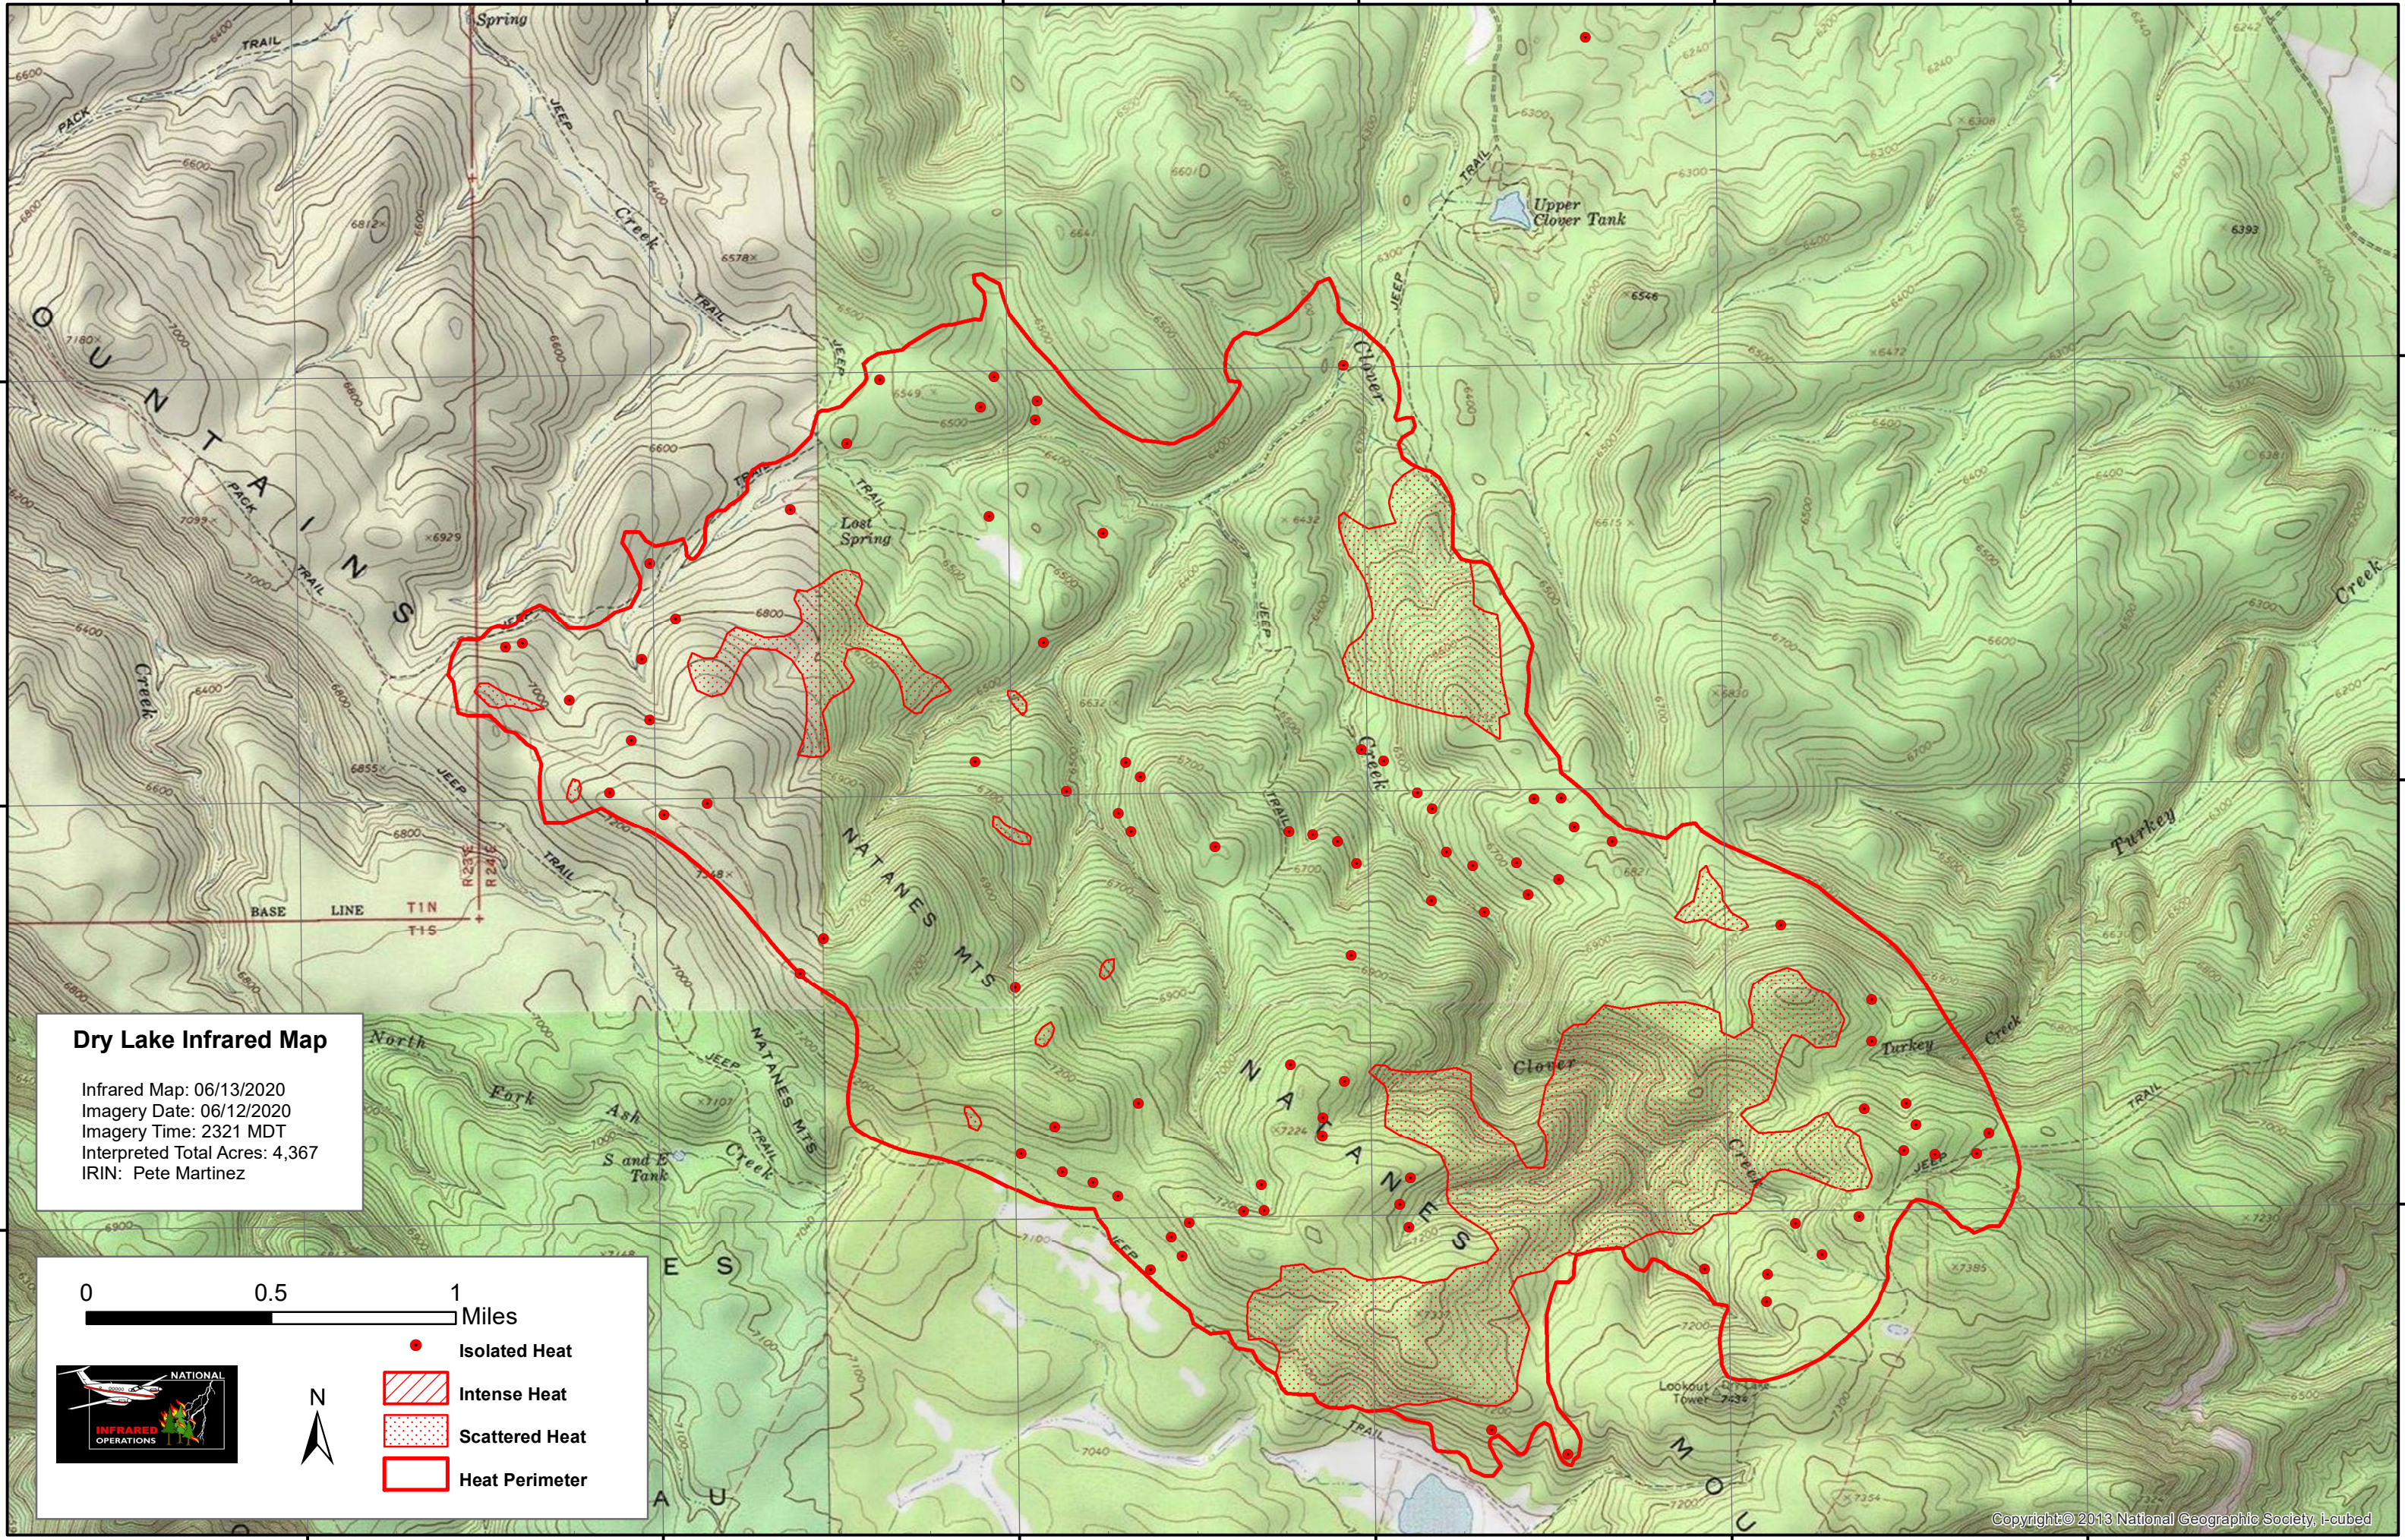

109°54'0"W 109°53'0"W 109°52'0"W 109°51'0"W 109°50'0"W 109°49'0"W

33°24'0"N

33°23'0"N

33°22'0"N

33°24'0"N

33°23'0"N

33°22'0"N

Dry Lake Infrared Map

Infrared Map: 06/13/2020
 Imagery Date: 06/12/2020
 Imagery Time: 2321 MDT
 Interpreted Total Acres: 4,367
 IRIN: Pete Martinez

0 0.5 1 Miles

Isolated Heat (Red dot)

Intense Heat (Hatched box)

Scattered Heat (Dotted box)

Heat Perimeter (Red outline)

N