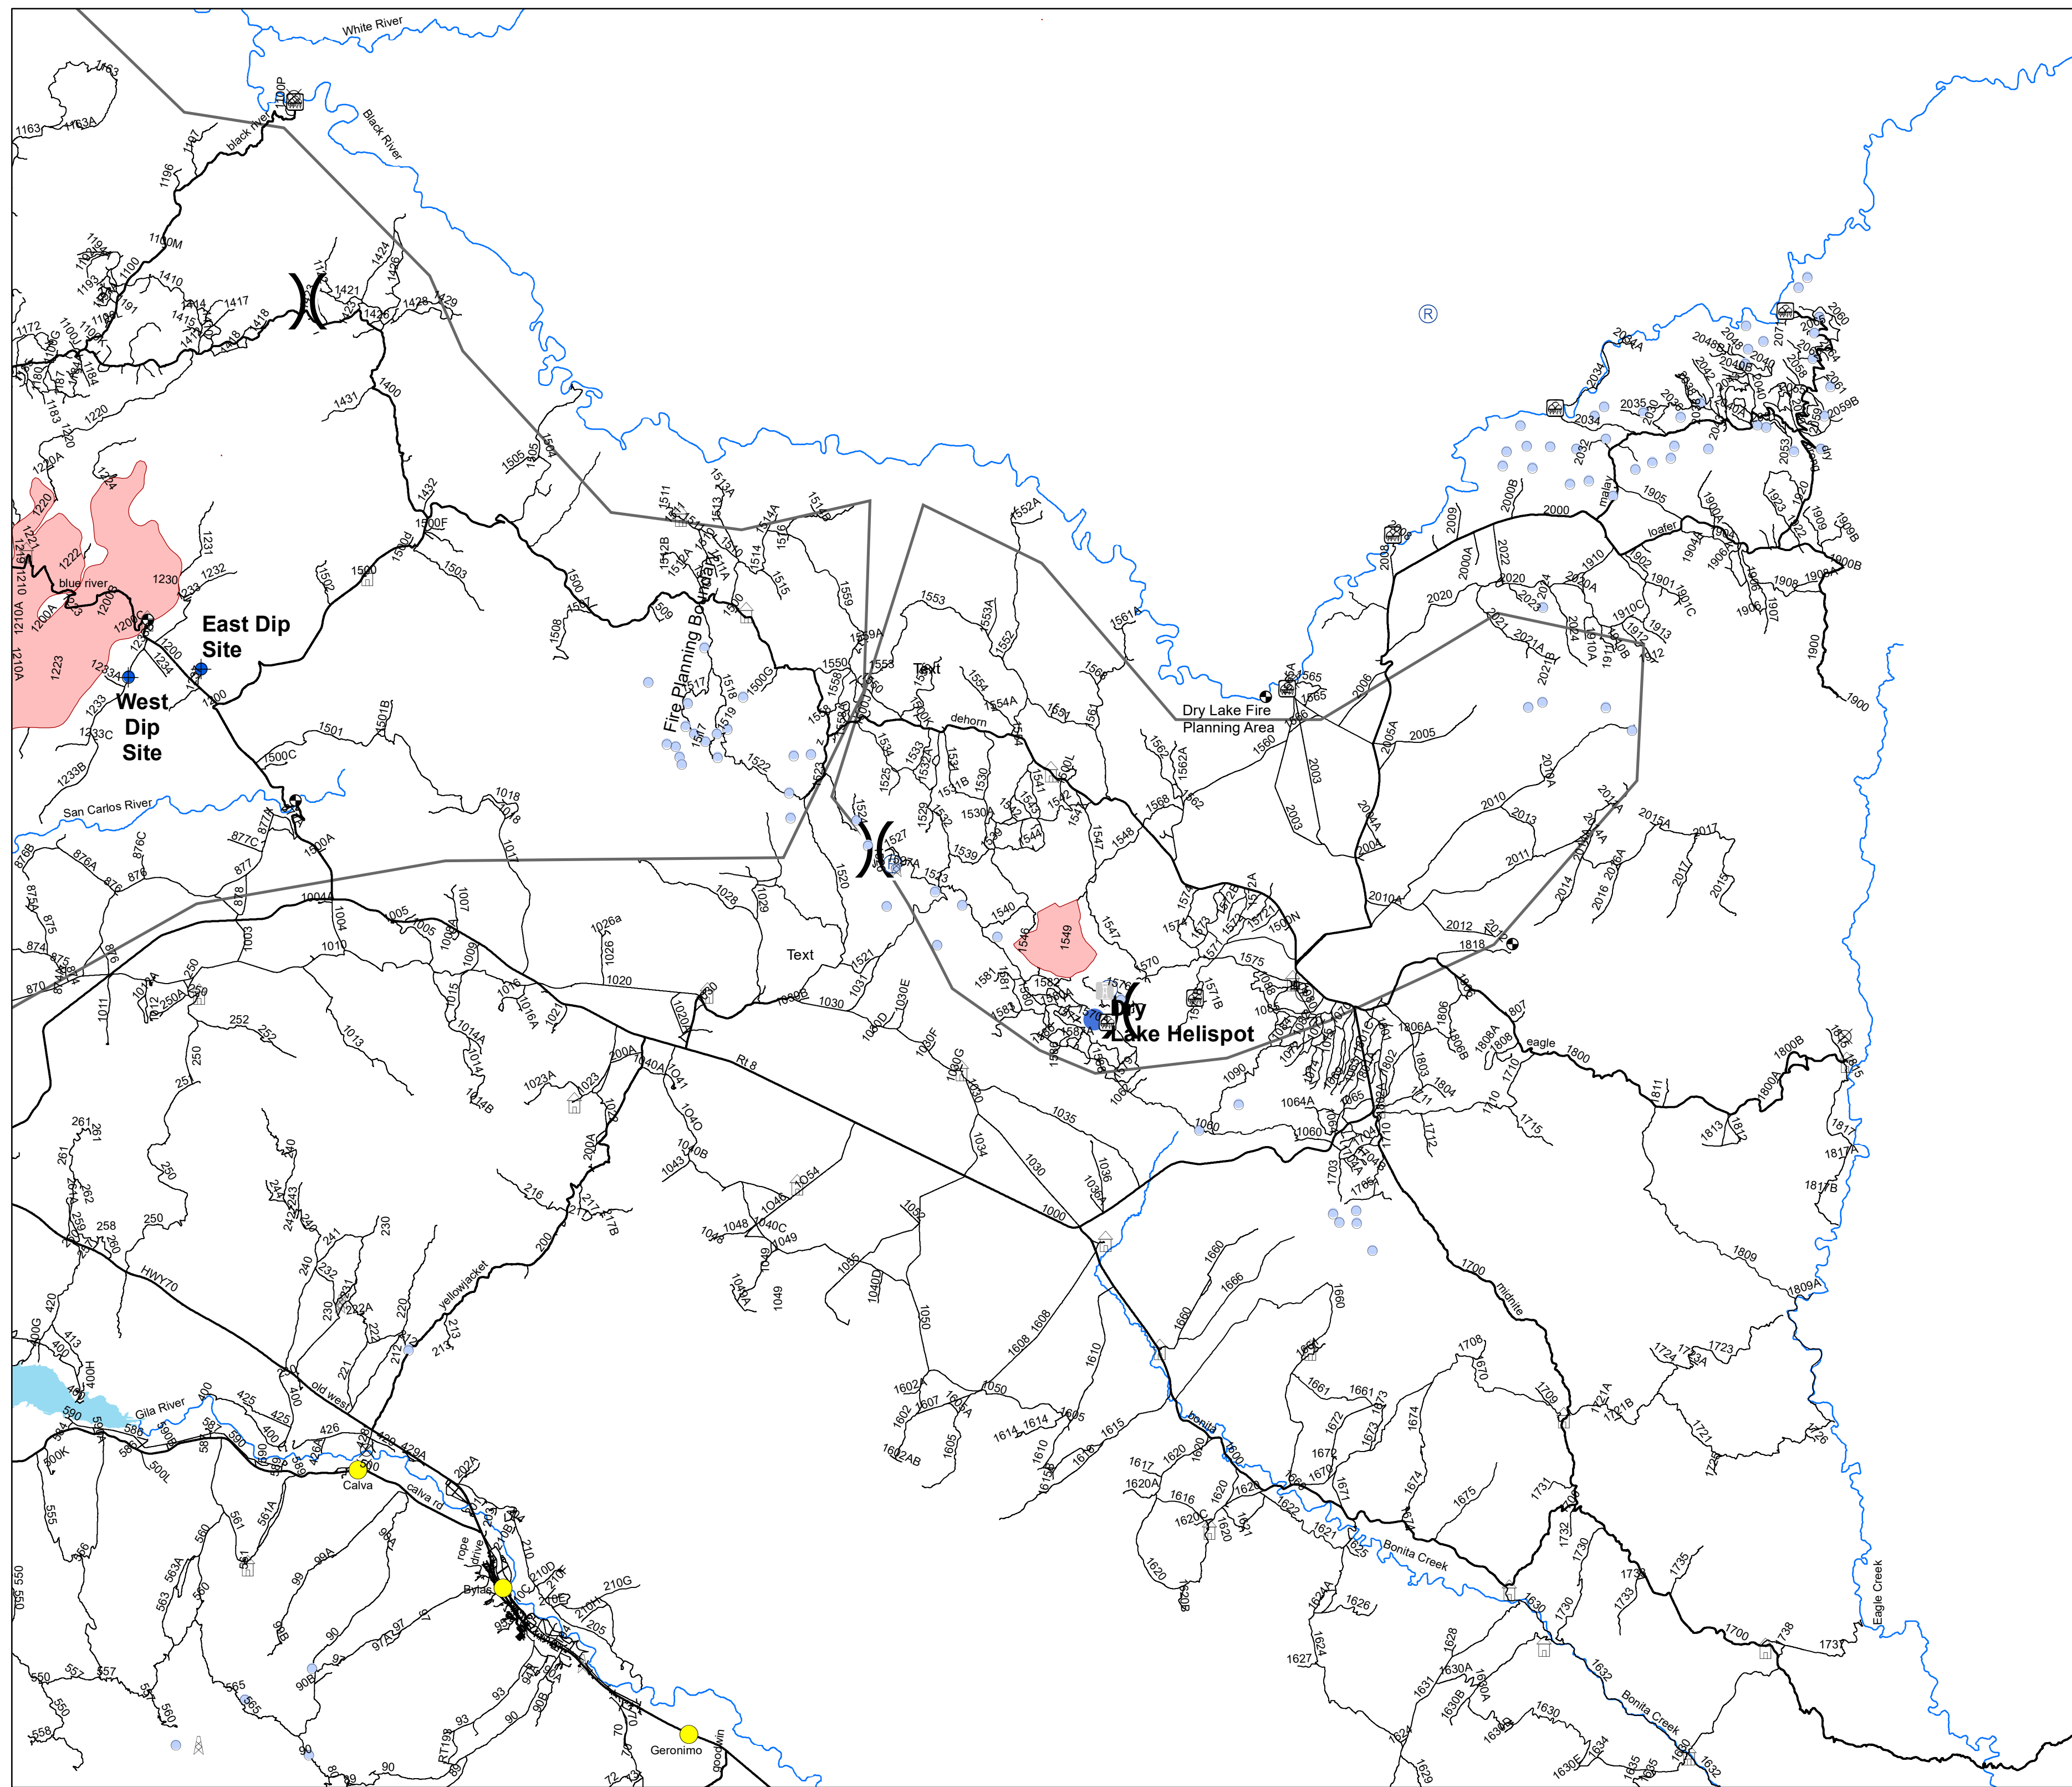

Dry Lake Fire Transportation

AZ-SCA-001418
20200609
Day
NAD 1983 UTM Zone 12

-  Cities
-  Admin Site
-  Air hazard
-  Com Site
-  Gaging Stations/ EWS
-  Helibase
-  Helispot
-  Lookout Tower
-  Ranch
-  Recreation Area
-  Repeater
-  Rivers
-  Label Point
-  Dip Site
-  Helispot
-  Division Break
-  Wildfire Daily Fire Perimeter
-  Other
-  Lakes
-  Roads
-  Main Roads

dlobinson
 April 08, 2009
 1328 Hours

Miles