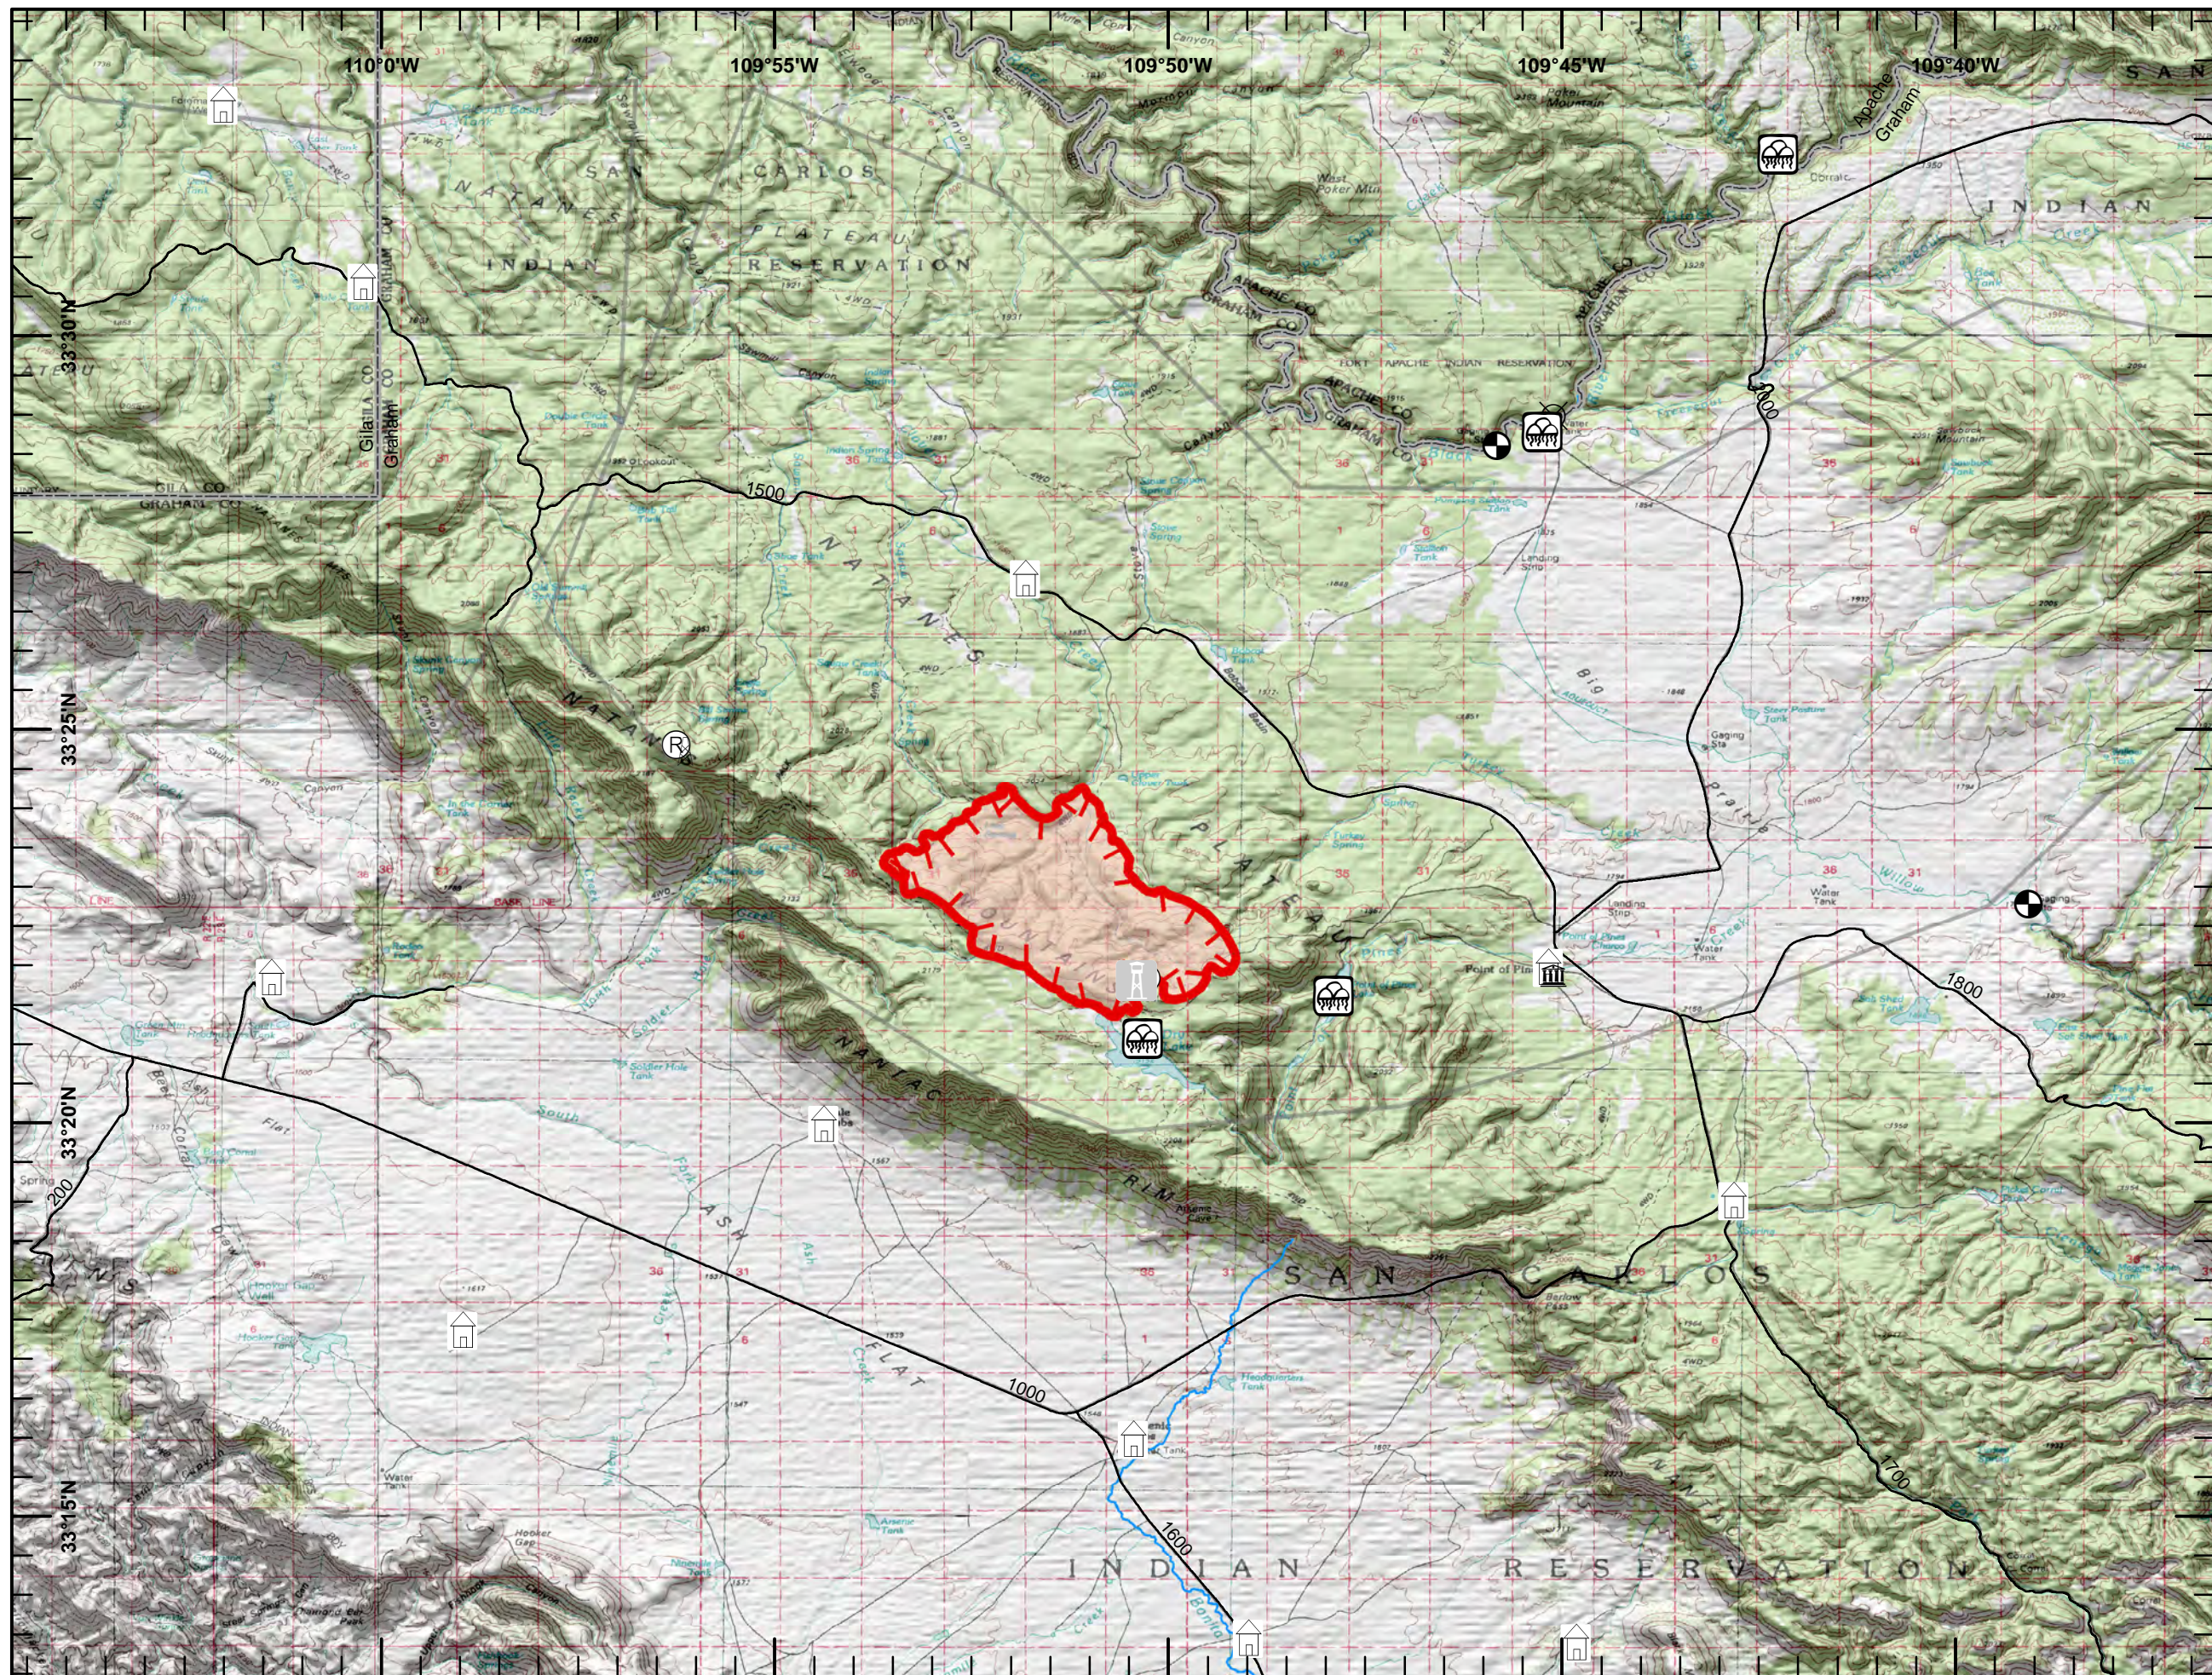

Dry Lake Fire

AZ-SCA-001418
20200611

Public Information

- Admin Site
- Air hazard
- Com Site
- Gaging Stations/ EWS
- Lookout Tower
- Ranch
- Recreation Area
- Repeater
- Main Roads
- Uncontrolled Fire Edge
- Wildfire Daily Fire Perimeter
- Other
- County Boundary
- Rivers

SOUTHWEST AREA
INCIDENT MANAGEMENT TEAM

CENTRAL WEST ZONE
Type Three Team

dlobinson
June 11, 2020
0900 Hours

Approximate 4,348.20 Acres (ir)
June 10, 2020 2247