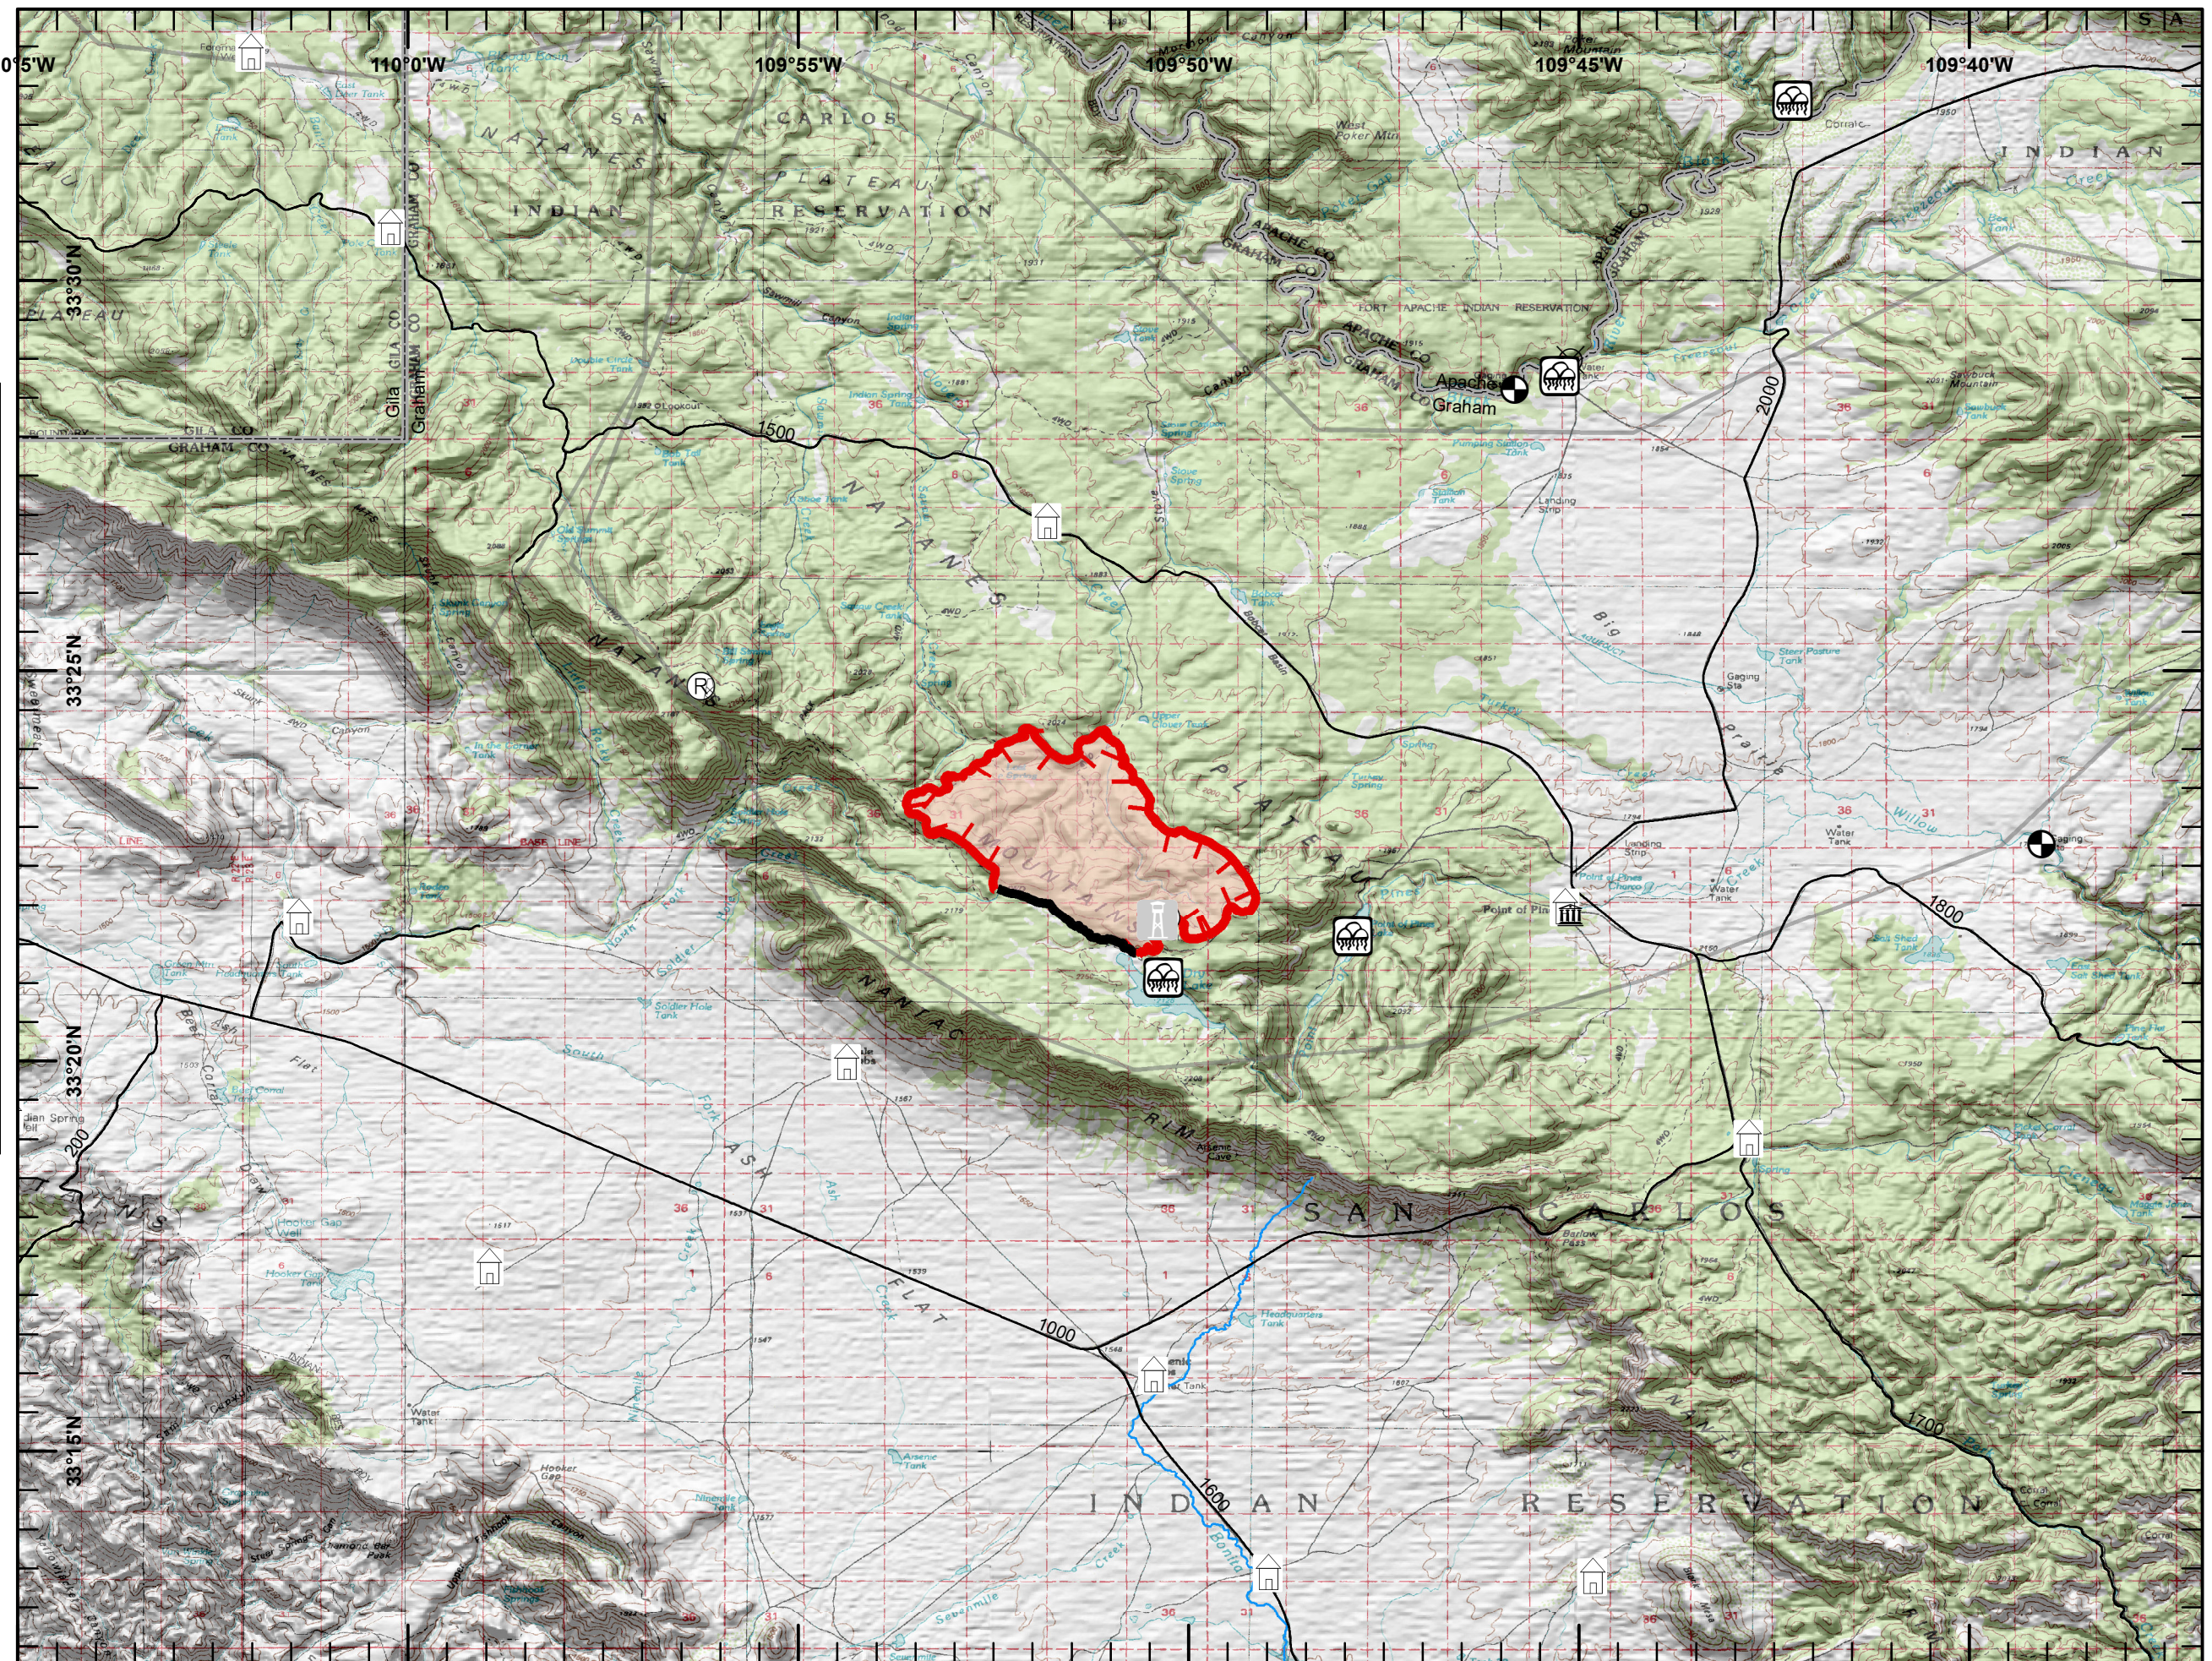

# Dry Lake Fire

AZ-SCA-001418  
20200612

## Public Information

- Admin Site
- Air hazard
- Com Site
- Gaging Stations/ EWS
- Lookout Tower
- Ranch
- Recreation Area
- Repeater
- Main Roads
- Uncontrolled Fire Edge
- Contained Line
- Wildfire Daily Fire Perimeter
- Other
- County Boundary
- Rivers

dlobinson  
June 12, 2020  
0630 Hours

Approximate 4,364.40 Acres (ir)  
June 11, 2020 2302