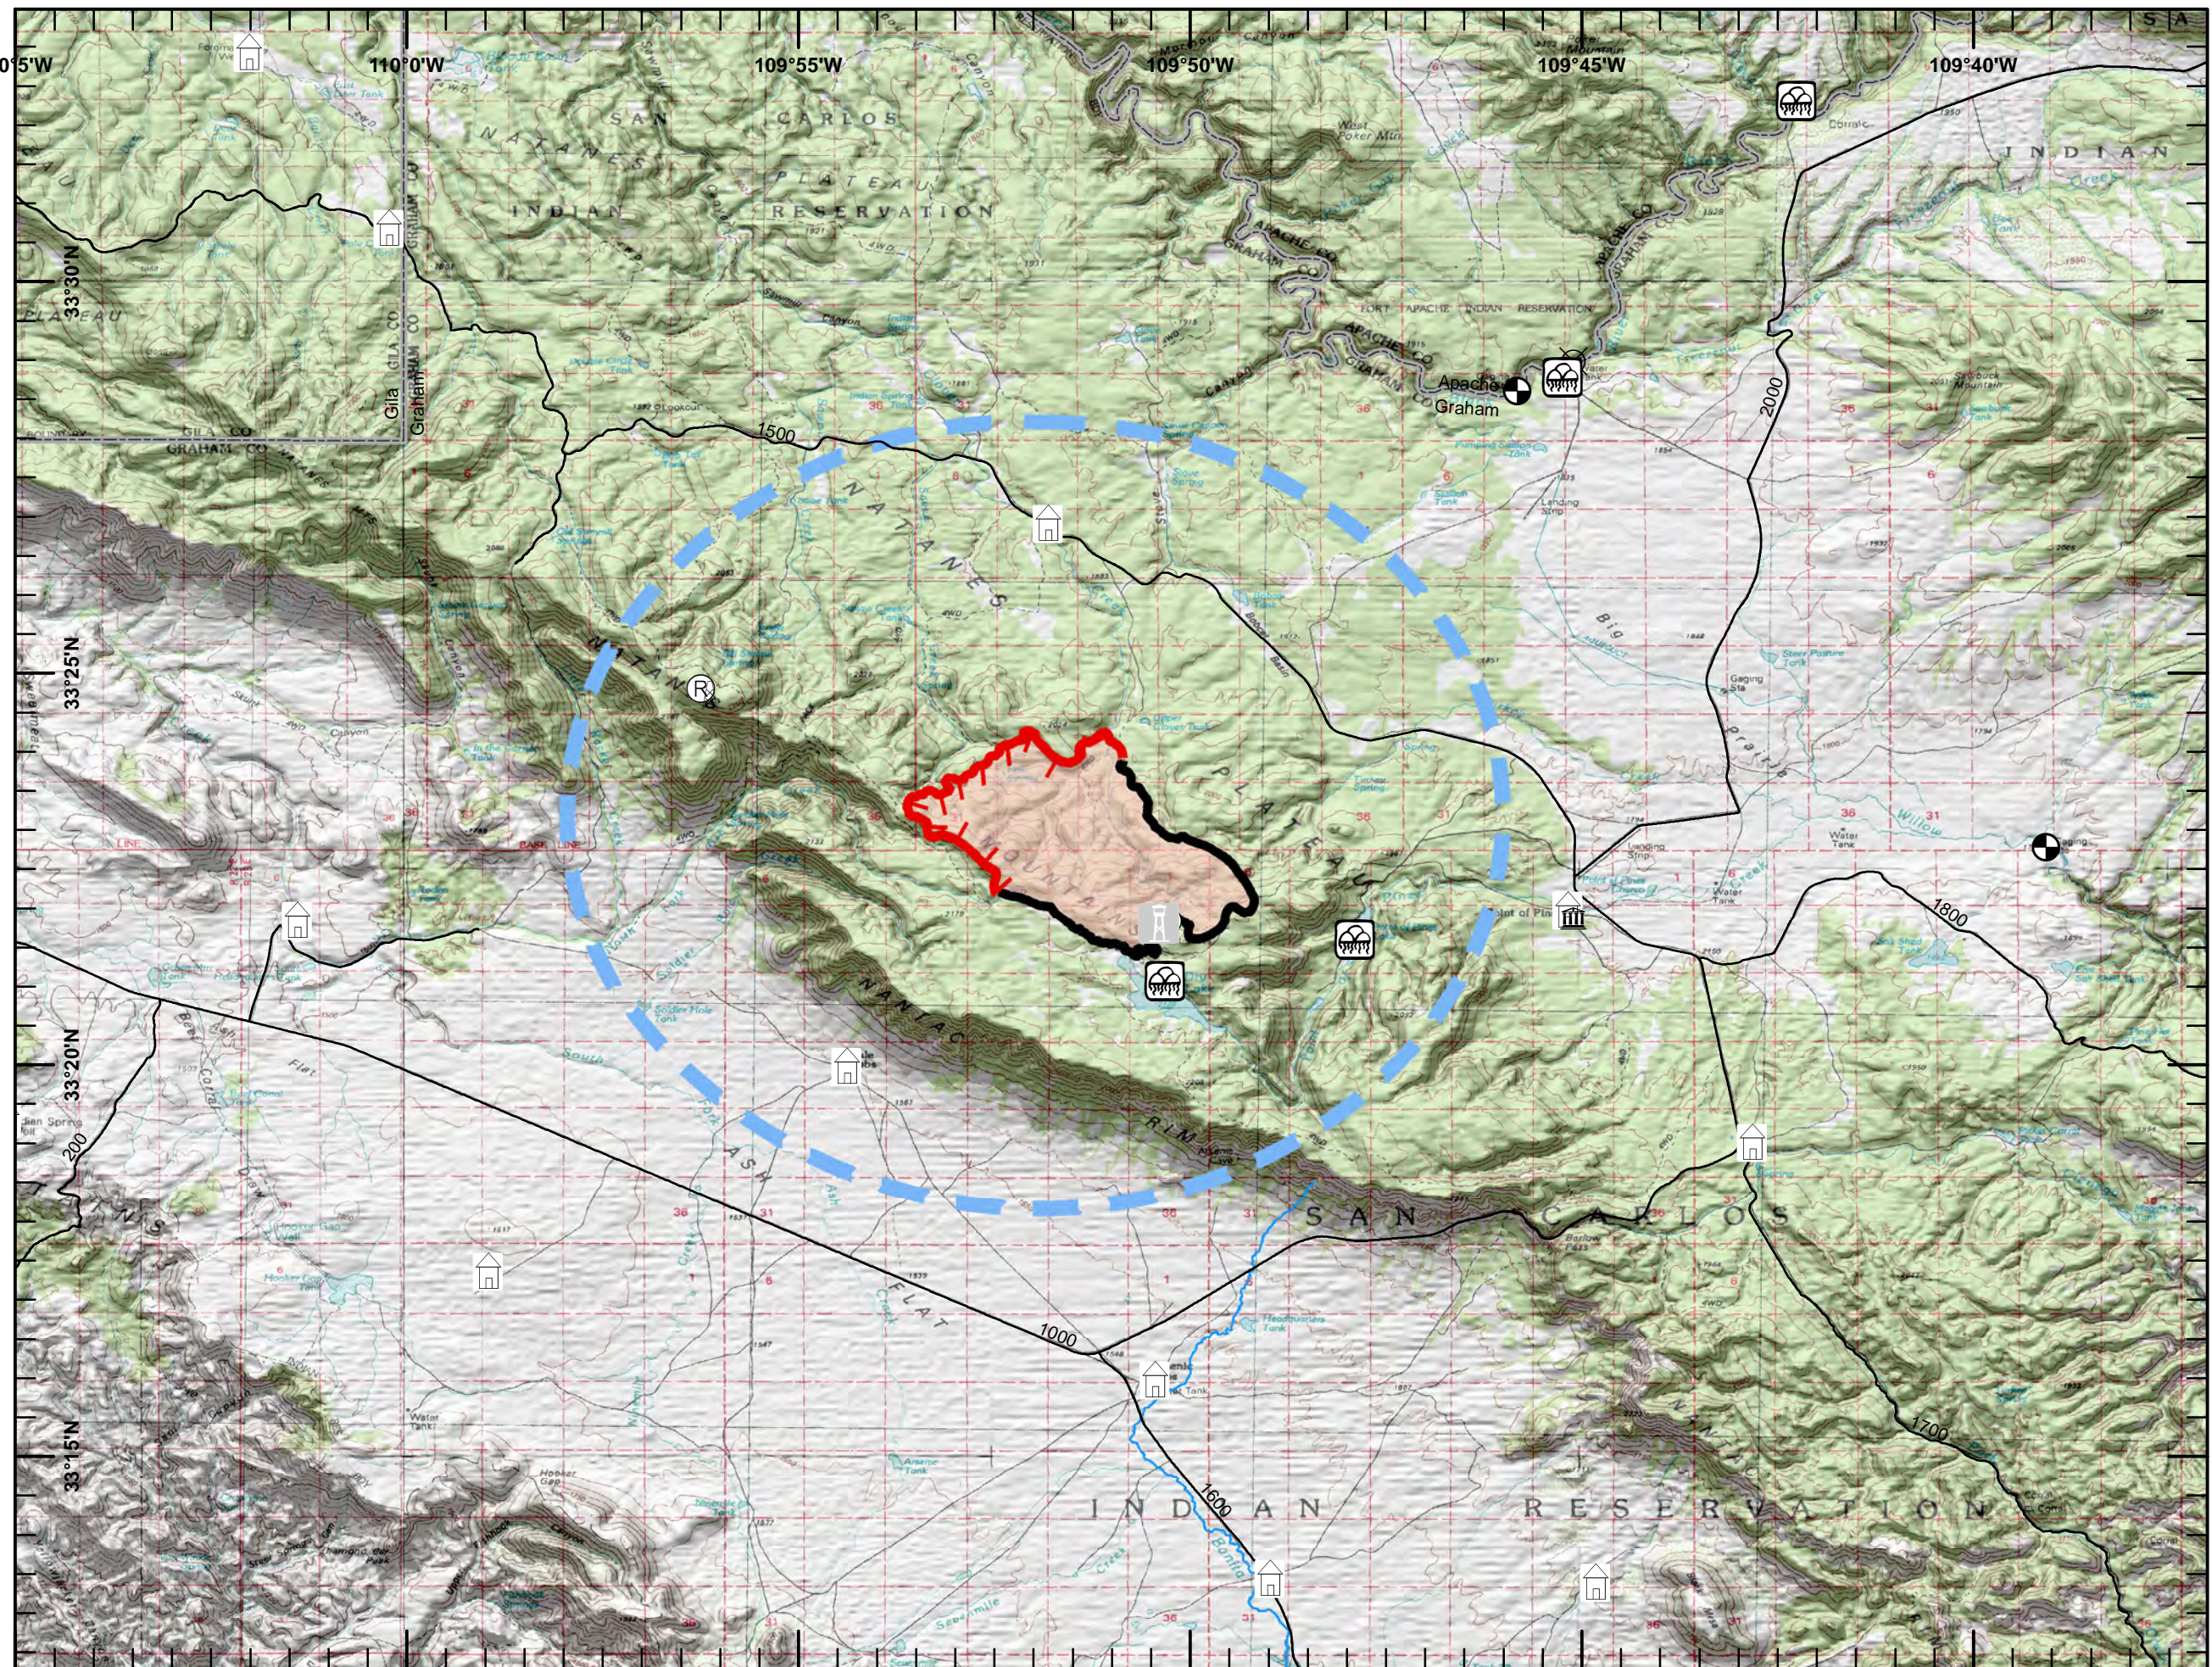

# Dry Lake Fire

AZ-SCA-001418  
20200614

## Public Information

- Admin Site
- Air hazard
- Com Site
- Gaging Stations/ EWS
- Lookout Tower
- Ranch
- Recreation Area
- Repeater
- Main Roads
- Uncontrolled Fire Edge
- Contained Line
- Temporary Flight Restriction
- Wildfire Daily Fire Perimeter
- County Boundary
- Rivers

Southwest Area Incident Management Team logo featuring a map of Arizona with a fire icon. Central West Zone logo featuring a mountain and a tree. A north arrow pointing upwards. A QR code for more information.

dlobinson  
June 13, 2020  
2140 Hours

Approximate 4,367.00Acres (ir)  
June 12, 2020 2321