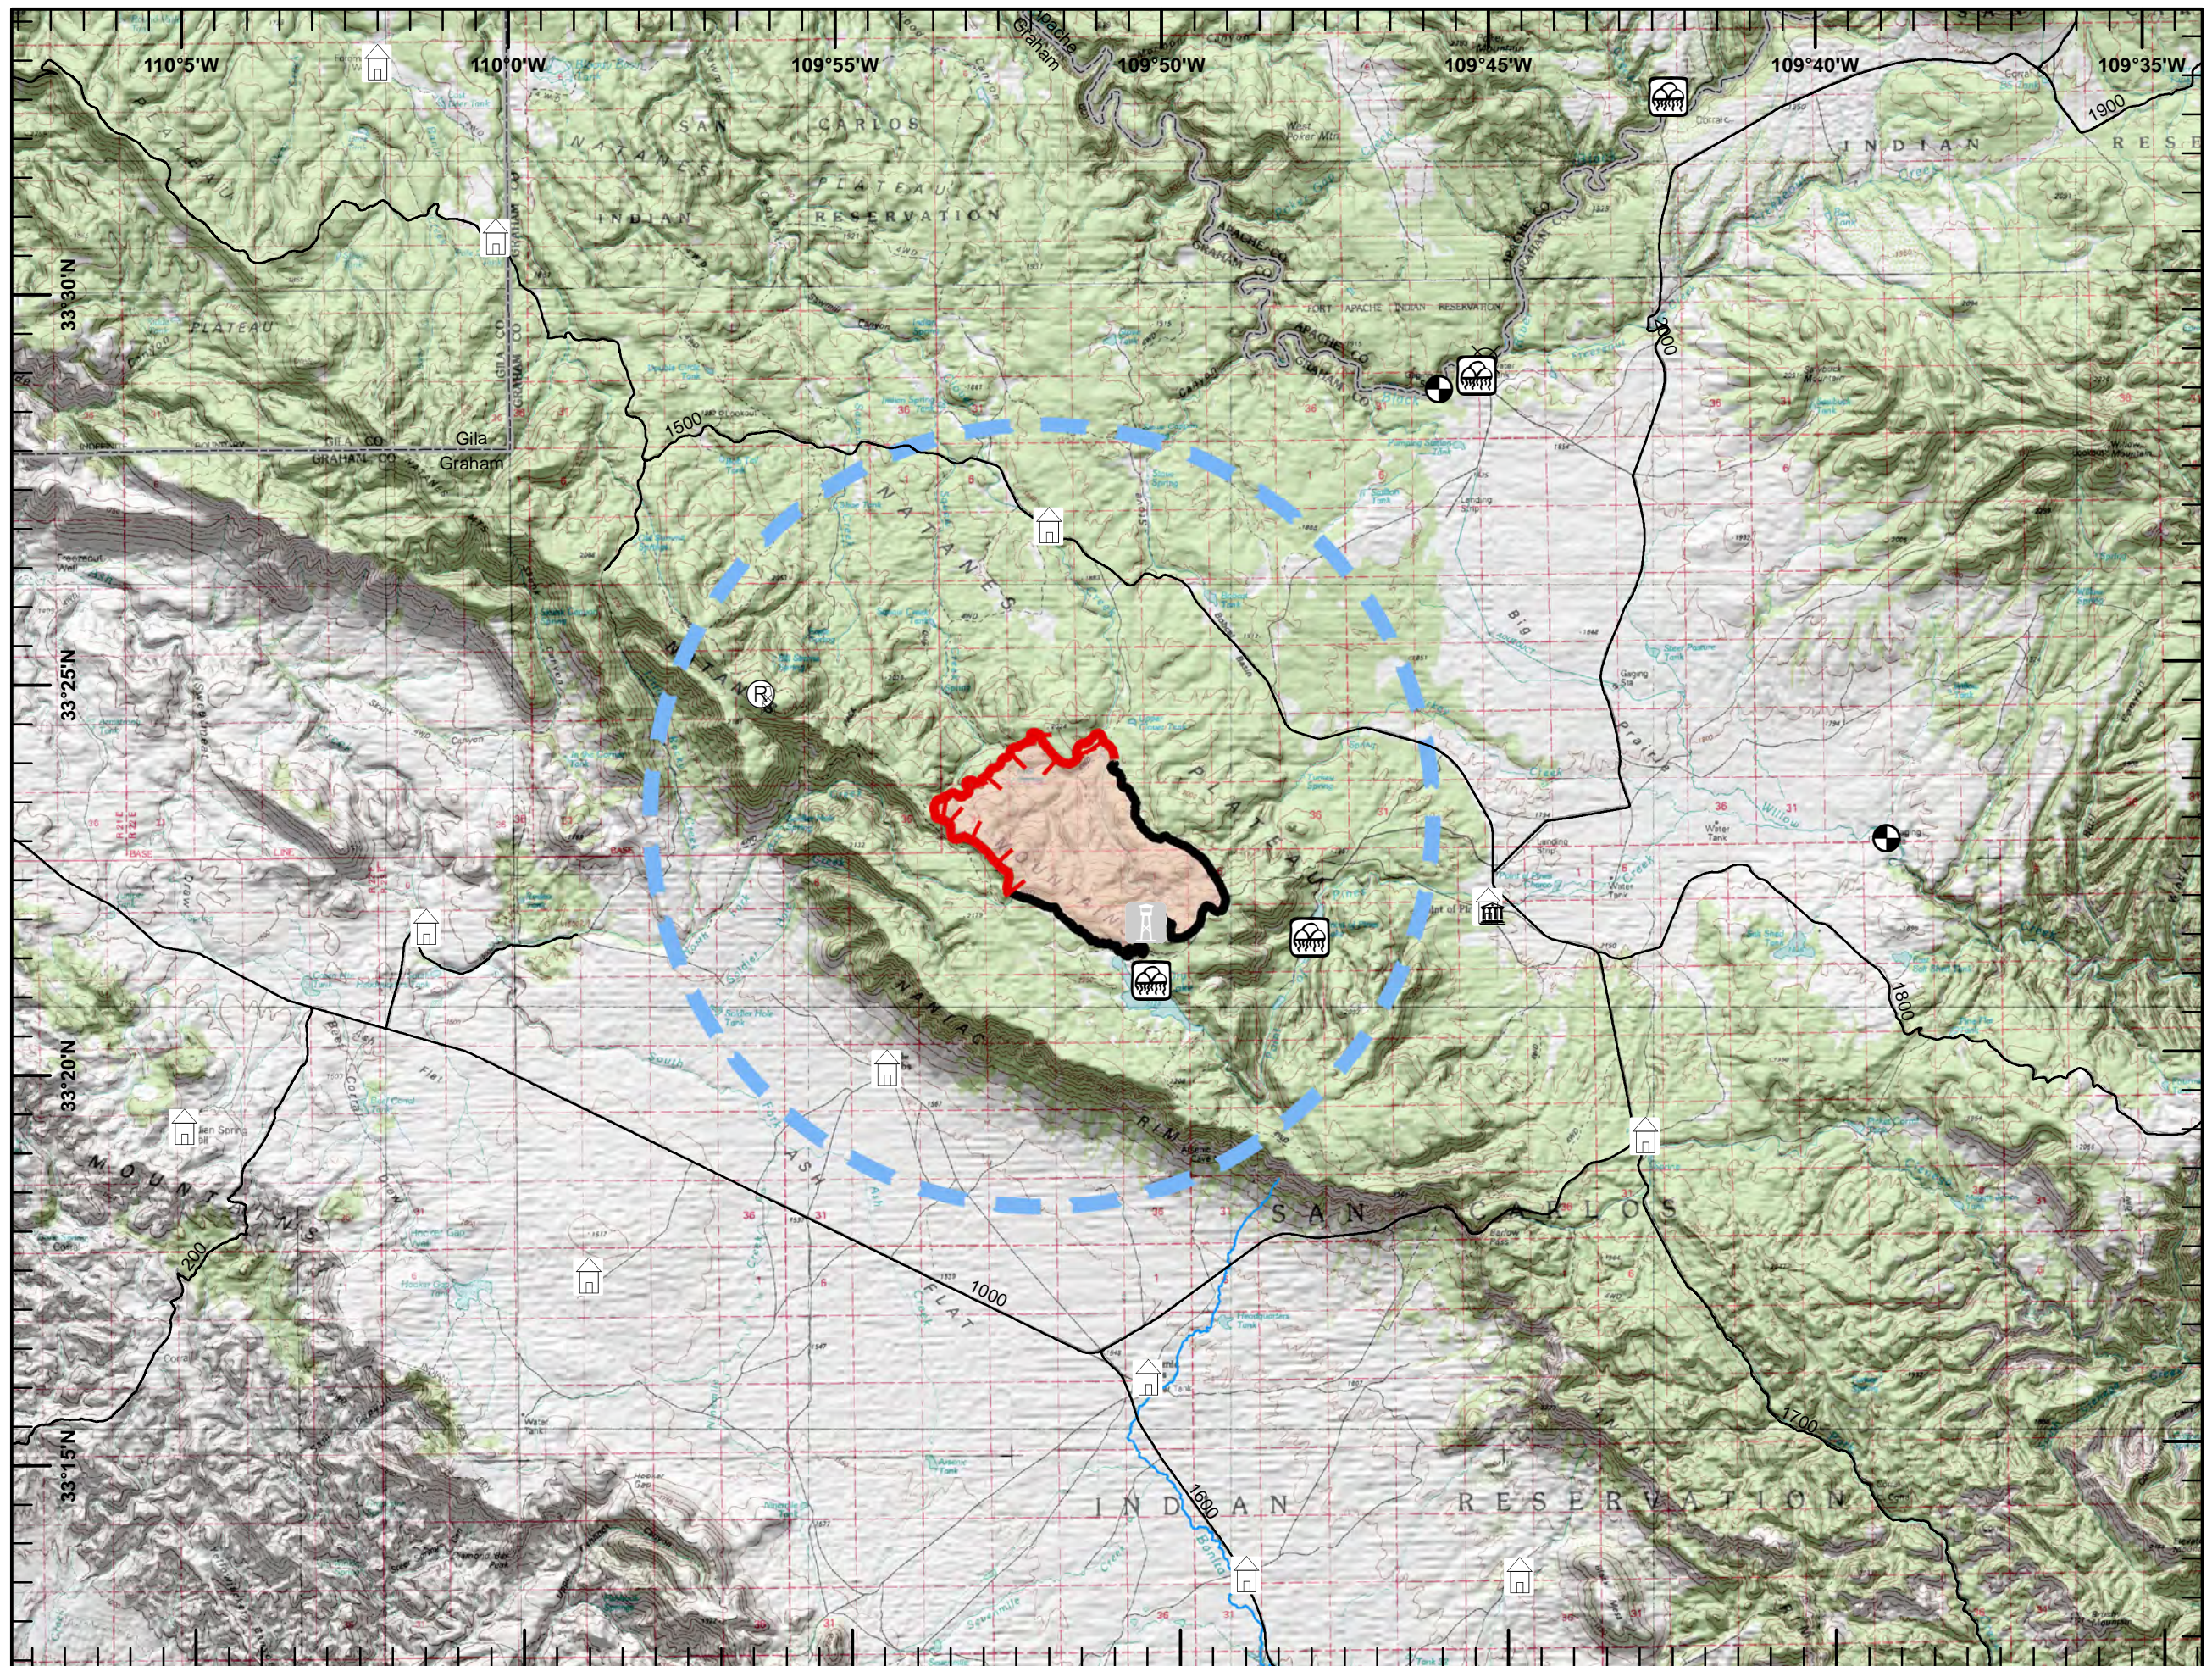

Dry Lake Fire

AZ-SCA-001418
20200614

Public Information

-  Admin Site
-  Air hazard
-  Com Site
-  Gaging Stations/ EWS
-  Lookout Tower
-  Ranch
-  Recreation Area
-  Repeater
-  Main Roads
-  Uncontrolled Fire Edge
-  Contained Line
-  Temporary Flight Restriction
-  Wildfire Daily Fire Perimeter
-  County Boundary
-  Rivers

dlobinson
June 14, 2020
0620 Hours