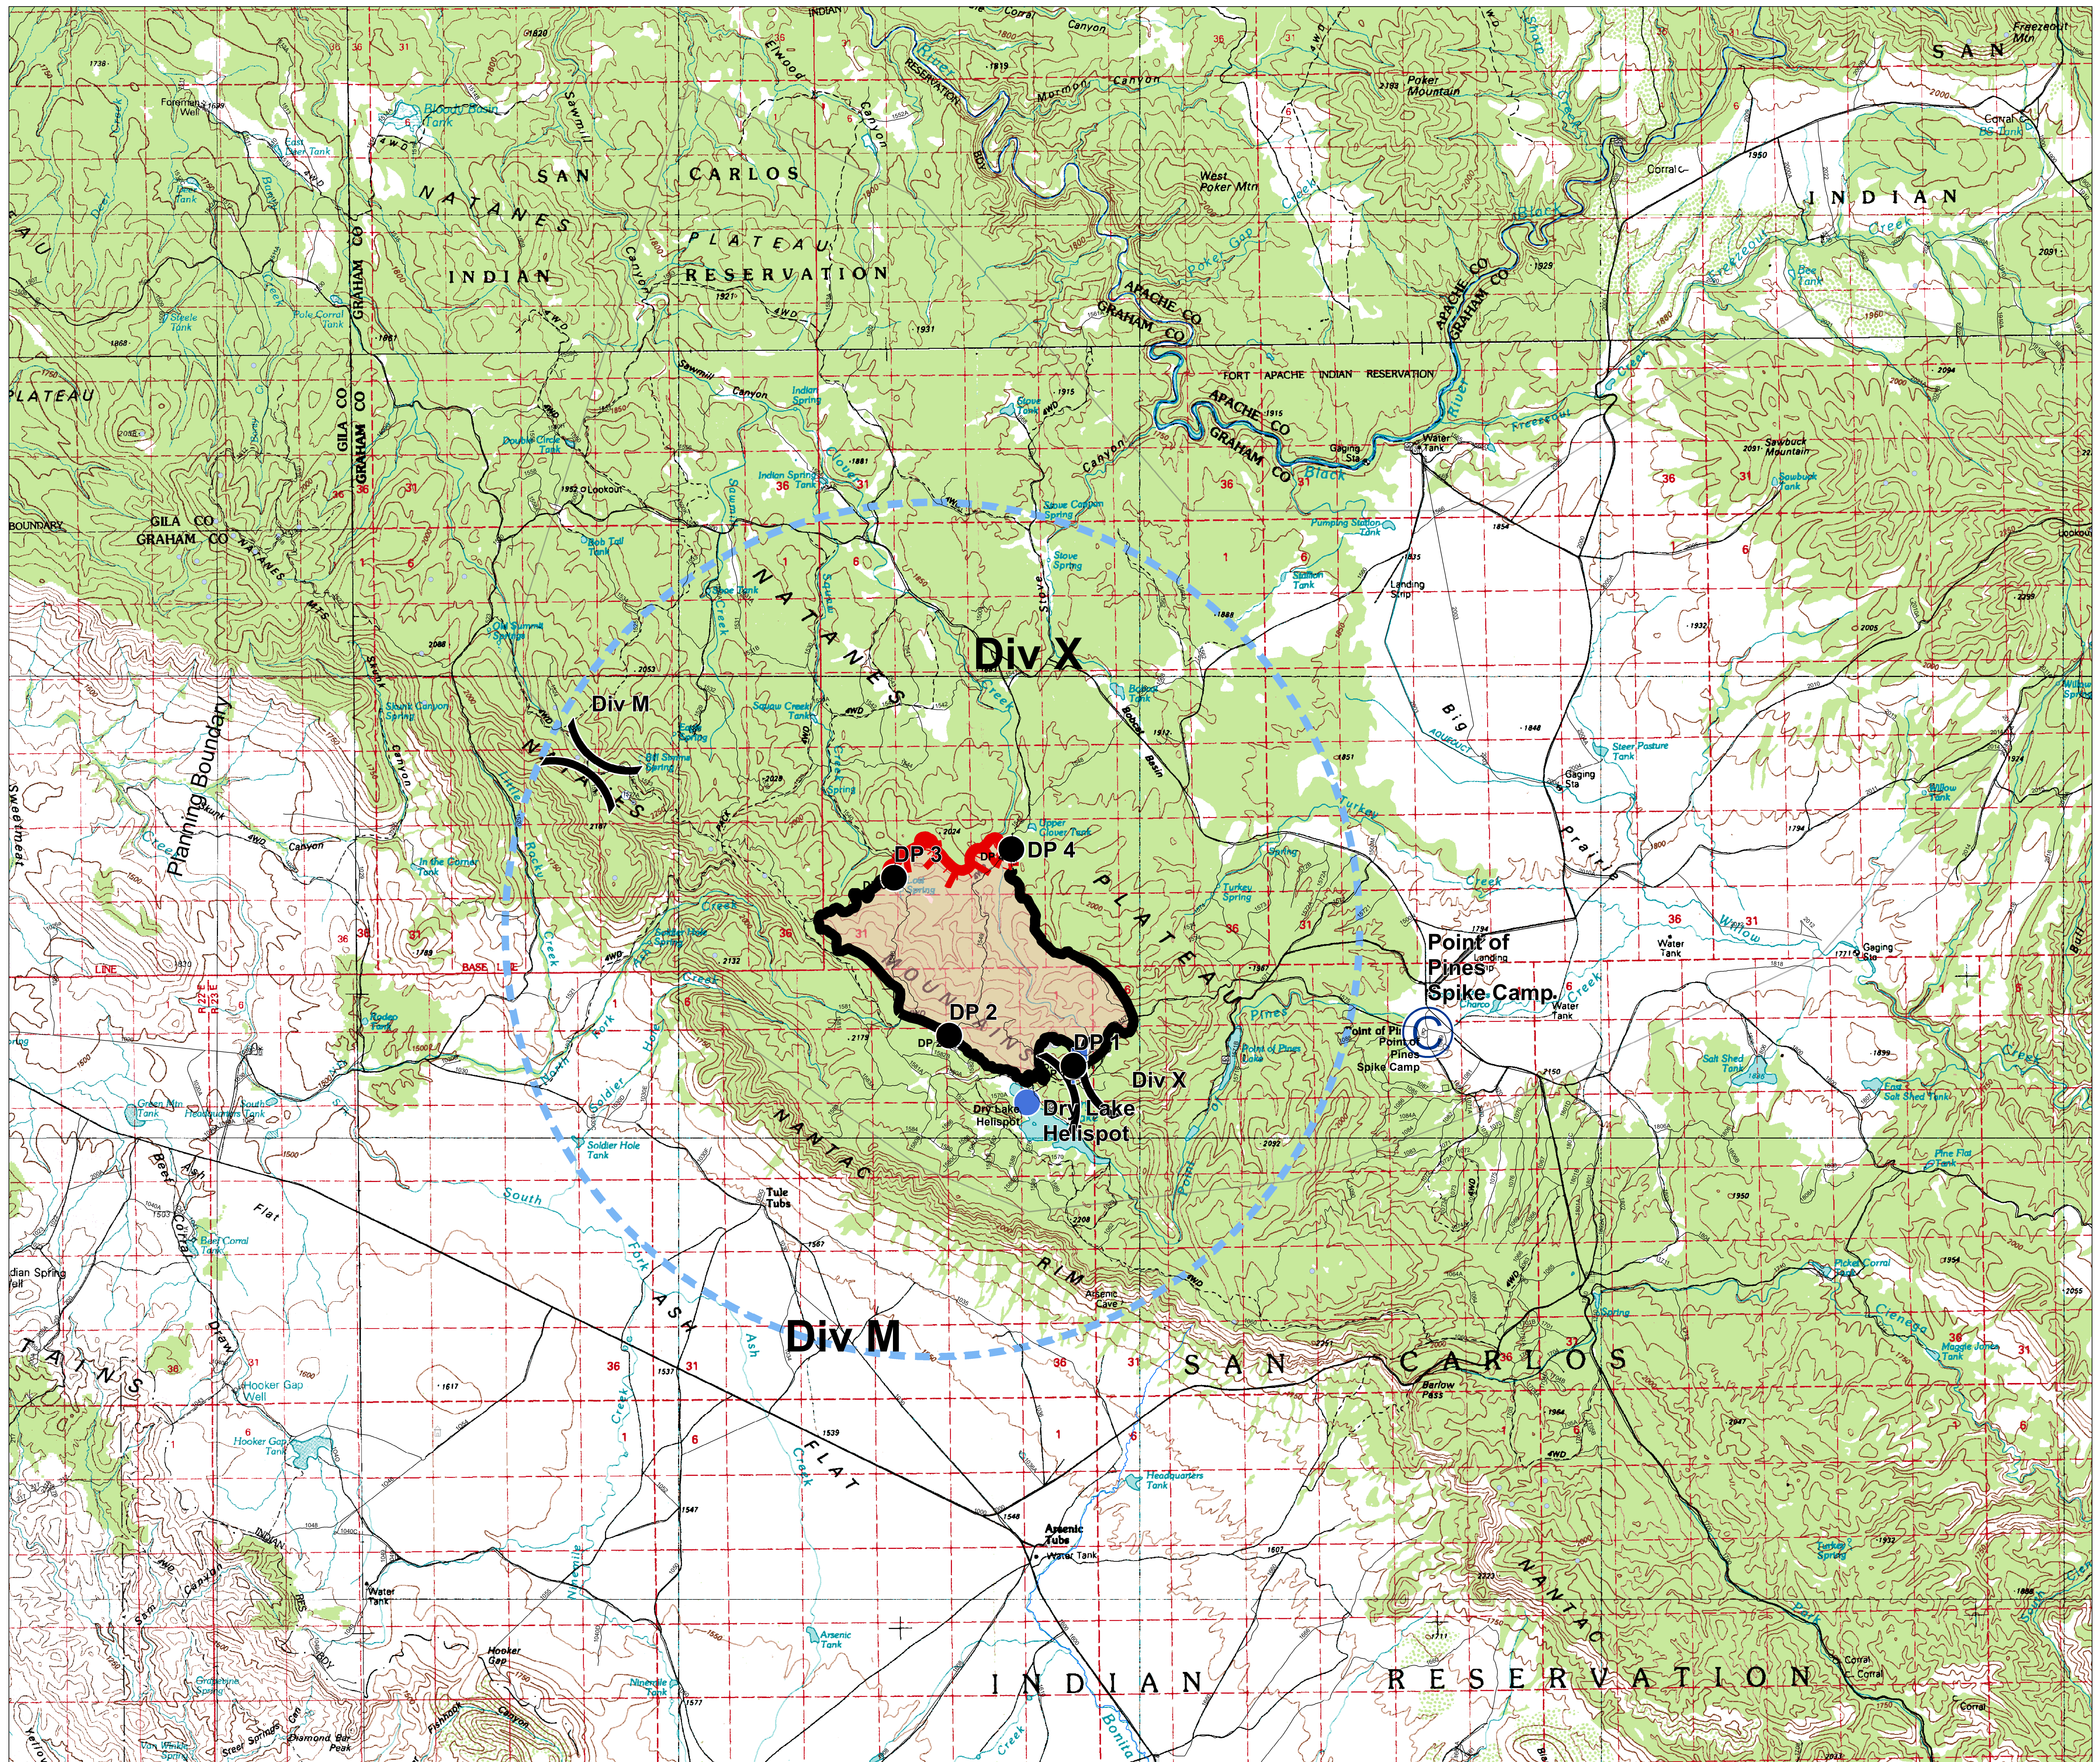

Dry Lake Fire

AZ-SCA-001418
20200615
Day
NAD 1983 UTM Zone 12
Planning

- Admin Site
- Com Site
- Gaging Stations/ EWS
- Helibase
- Helispot
- Lookout Tower
- Ranch
- Recreation Area
- Repeater
- Ⓢ Camp
- Drop Point
- Helispot
- └ Lookout
- ⌋ Division Break

- ▬ Uncontrolled Fire Edge
- ▬ Temporary Flight Restriction
- ▬ Contained Line
- Ⓢ Camp
- Drop Point
- Helispot
- ▬ Uncontrolled Fire Edge
- ▬ Contained Line
- ▬ Temporary Flight Restriction
- ▬ Wildfire Daily Fire Perimeter
- ▬ Other
- ▬ Main Roads
- ▬ Roads
- ▬ Rivers

dlrobinson
June 14, 2020
2030 Hours

Approximate 4,369.10 Acres (ir)
6/13/2020 2311