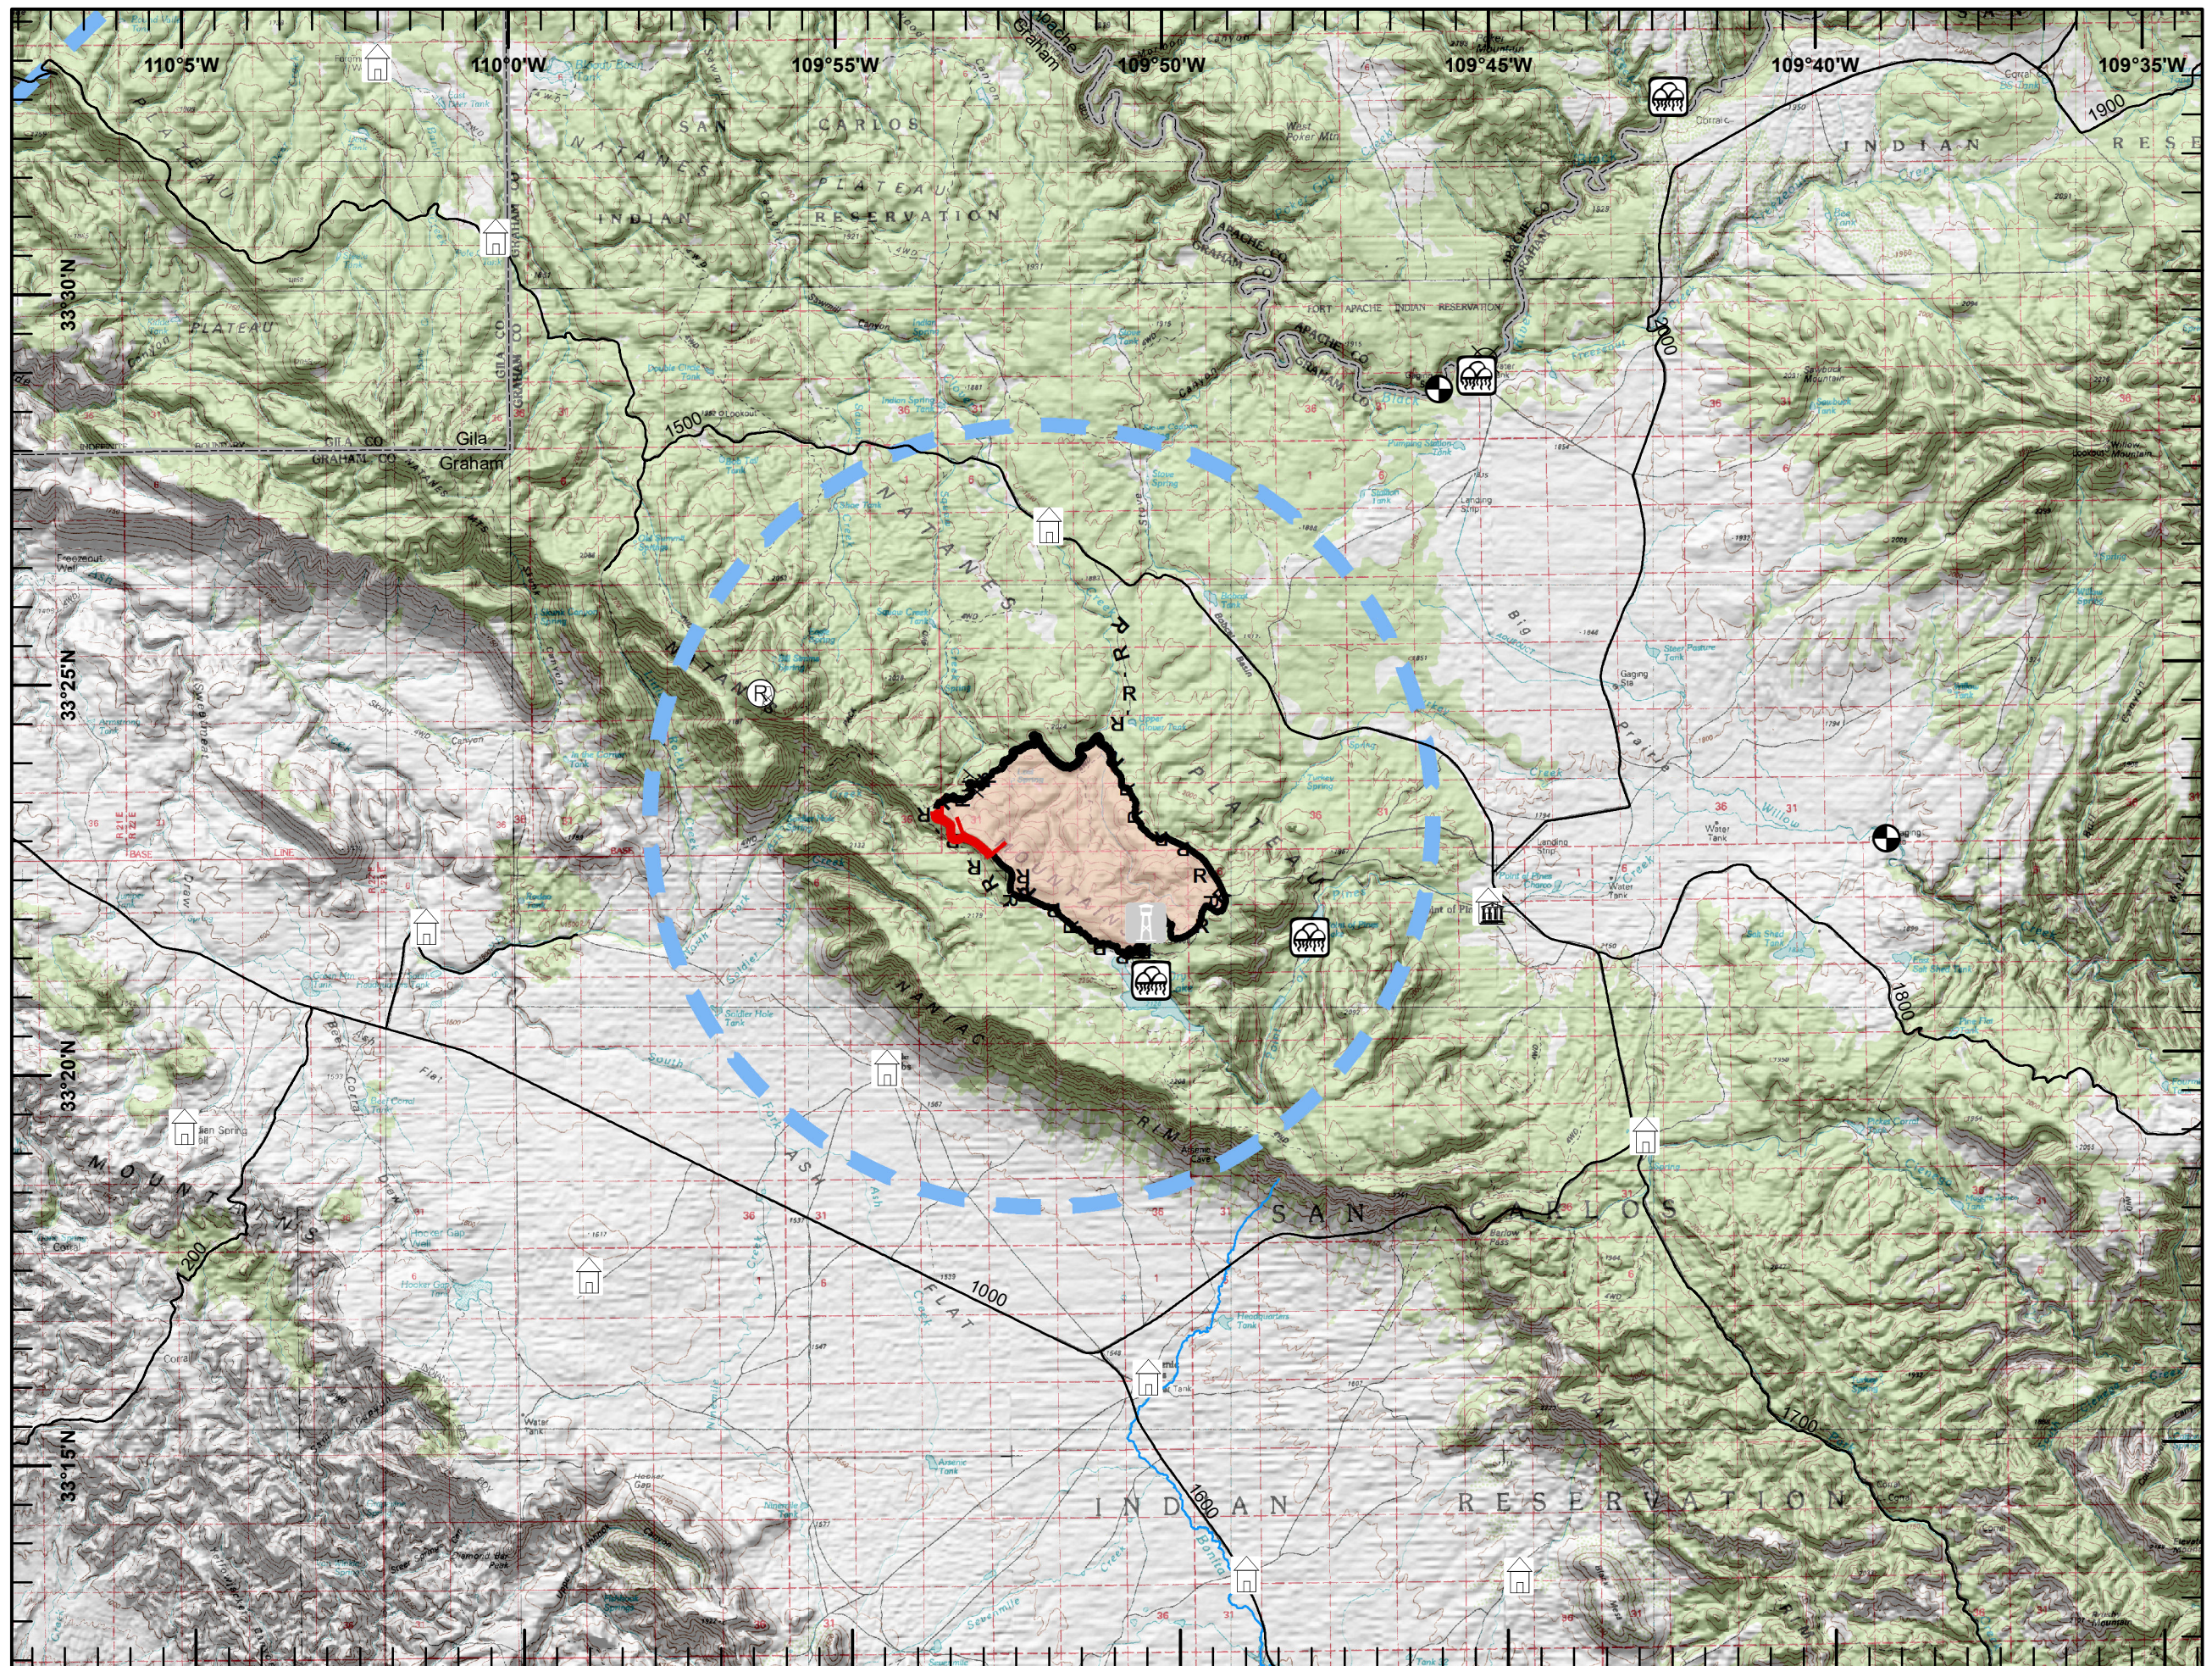

Dry Lake Fire

AZ-SCA-001418
20200616

Public Information

-  Admin Site
-  Air hazard
-  Com Site
-  Gaging Stations/ EWS
-  Lookout Tower
-  Ranch
-  Recreation Area
-  Repeater
-  Main Roads
-  Uncontrolled Fire Edge
-  Contained Line
-  Completed Dozer Line
-  Completed Hand Line
-  Road as Completed Line
-  Contained Line
-  Temporary Flight Restriction
-  Wildfire Daily Fire Perimeter
-  County Boundary
-  Rivers

dIrobinson
June 15, 2020
2130 Hours

Approximate 4,369.10Acres (ir)
June 13, 2020 2311