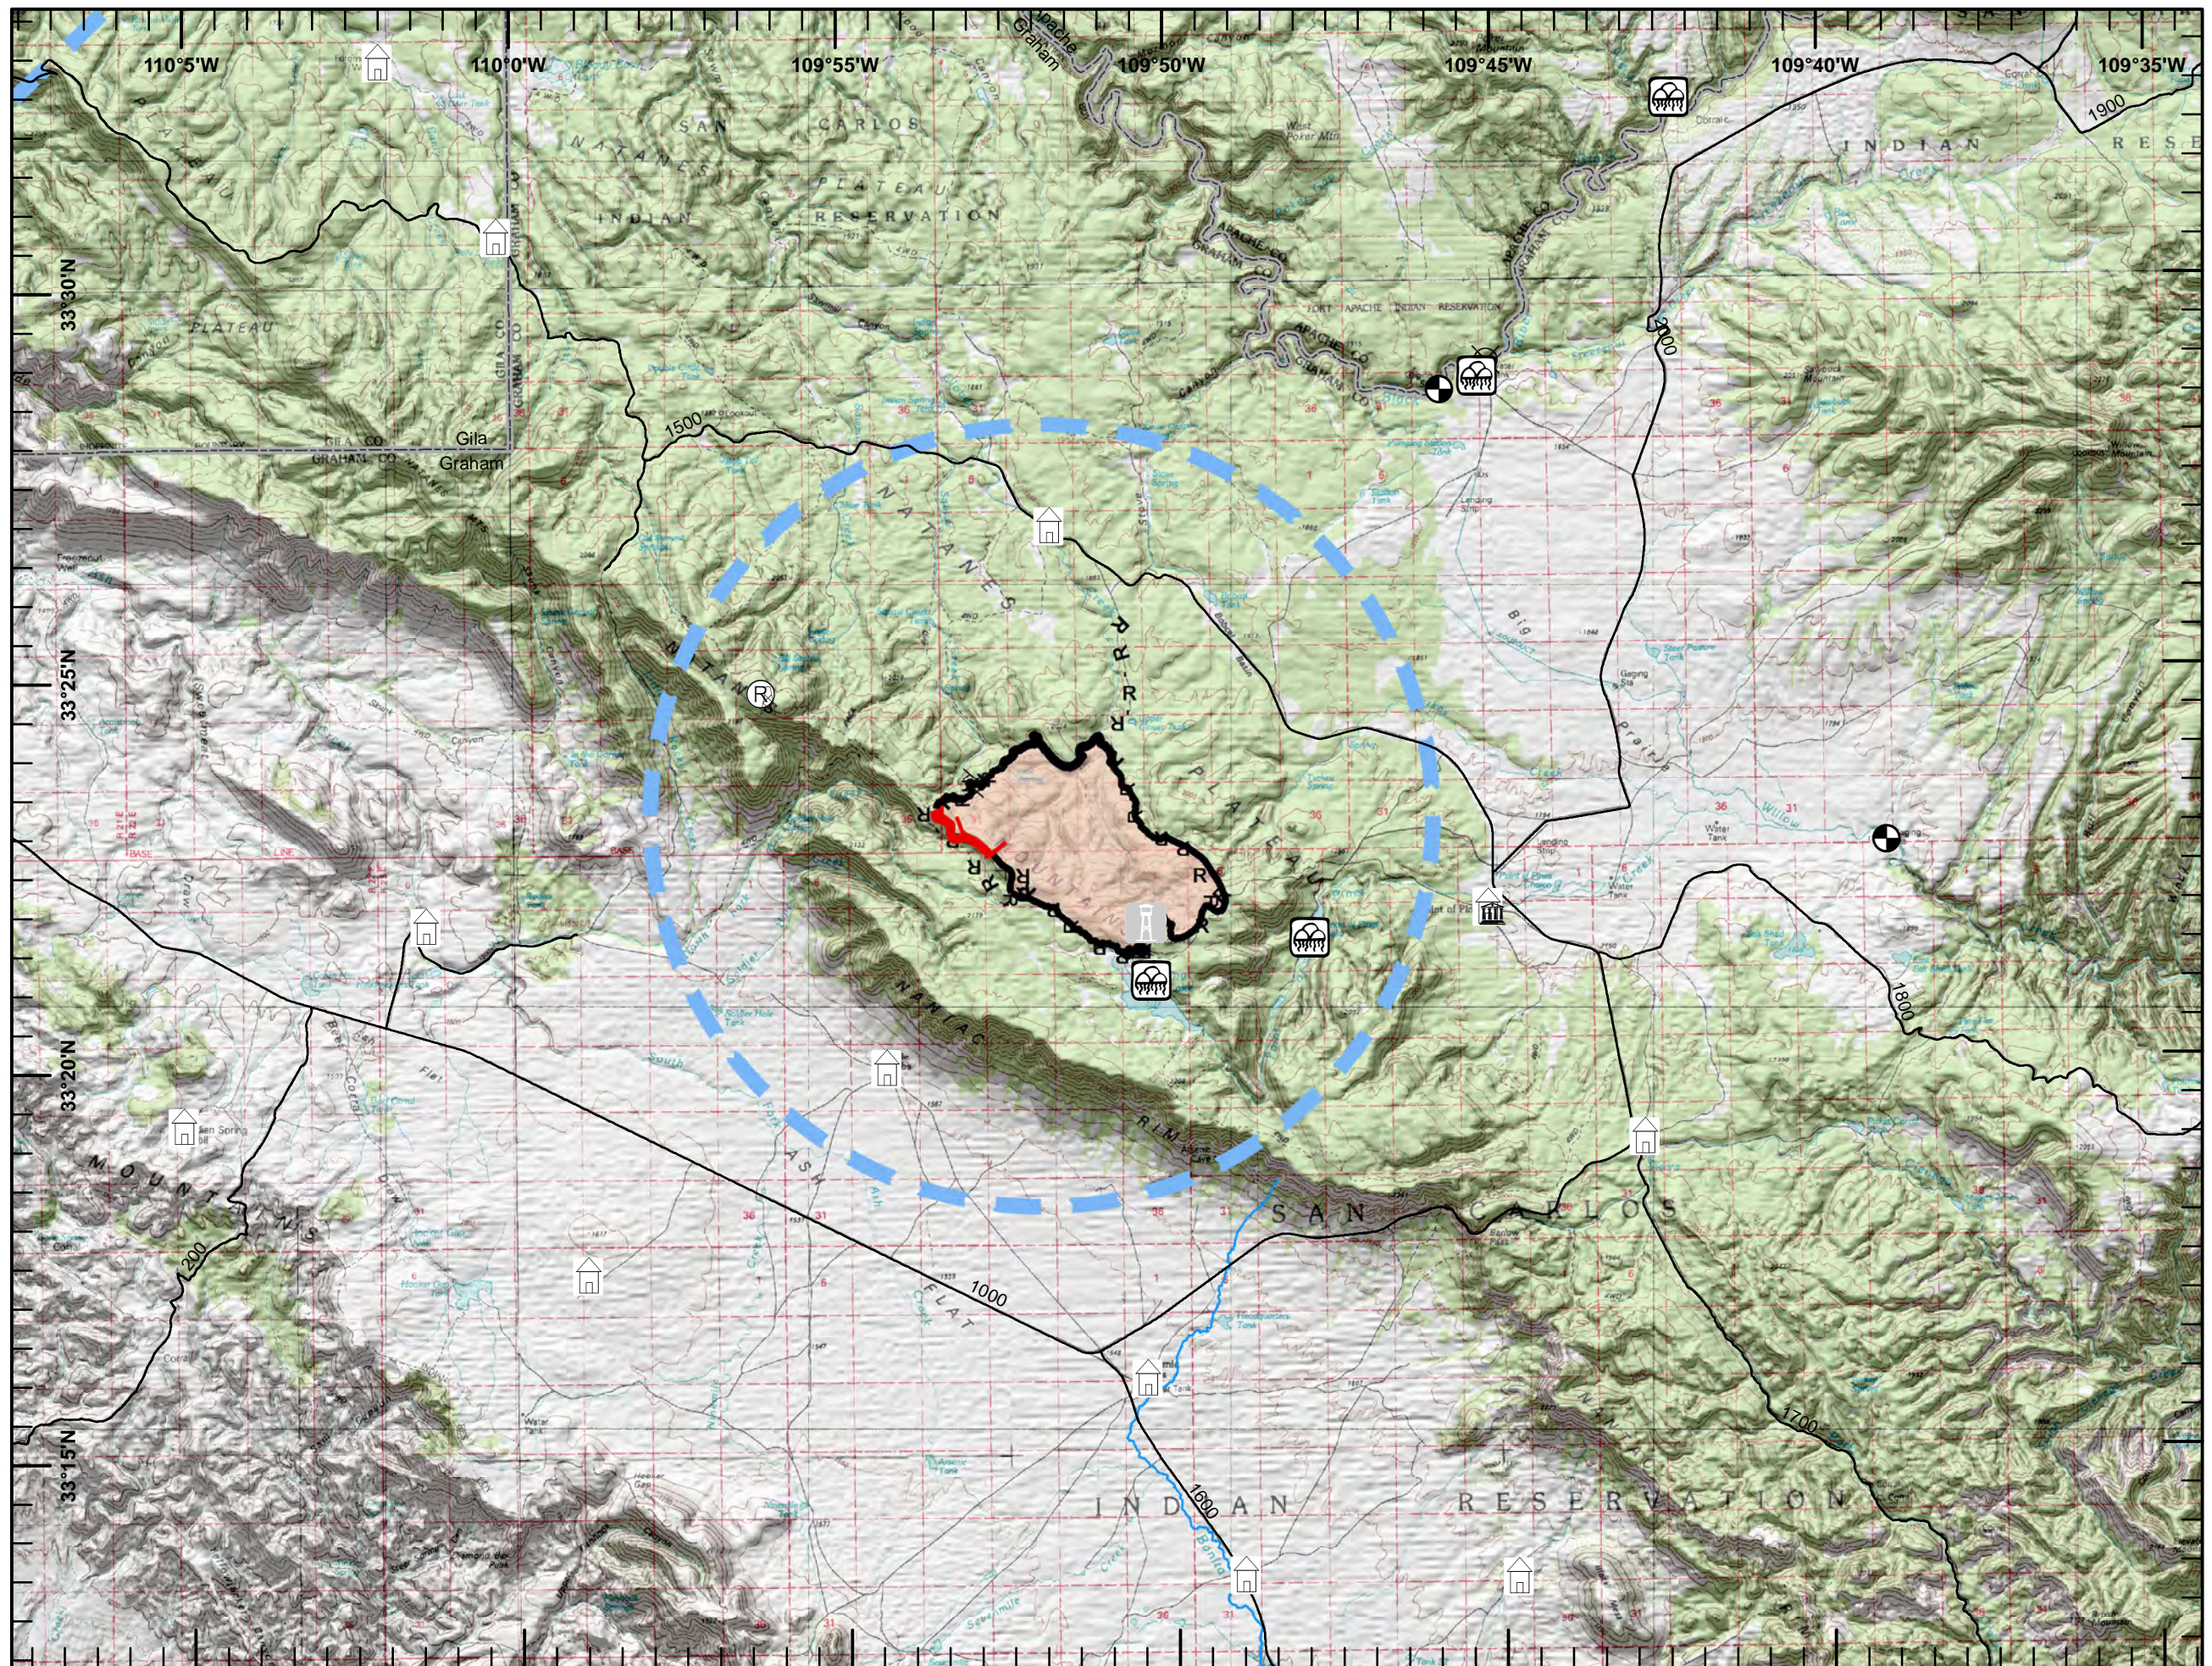

Dry Lake Fire

AZ-SCA-001418
20200616

Public Information

-  Admin Site
-  Air hazard
-  Com Site
-  Gaging Stations/ EWS
-  Lookout Tower
-  Ranch
-  Recreation Area
-  Repeater
-  Main Roads
-  Uncontrolled Fire Edge
-  Contained Line
-  Completed Dozer Line
-  Completed Hand Line
-  Road as Completed Line
-  Contained Line
-  Temporary Flight Restriction
-  Wildfire Daily Fire Perimeter
-  County Boundary
-  Rivers

 CENTRAL WEST ZONE
The Wild Fire Team

 SOUTHWEST AREA
INCIDENT MANAGEMENT TEAM

dIrobinson
June 15, 2020
2130 Hours