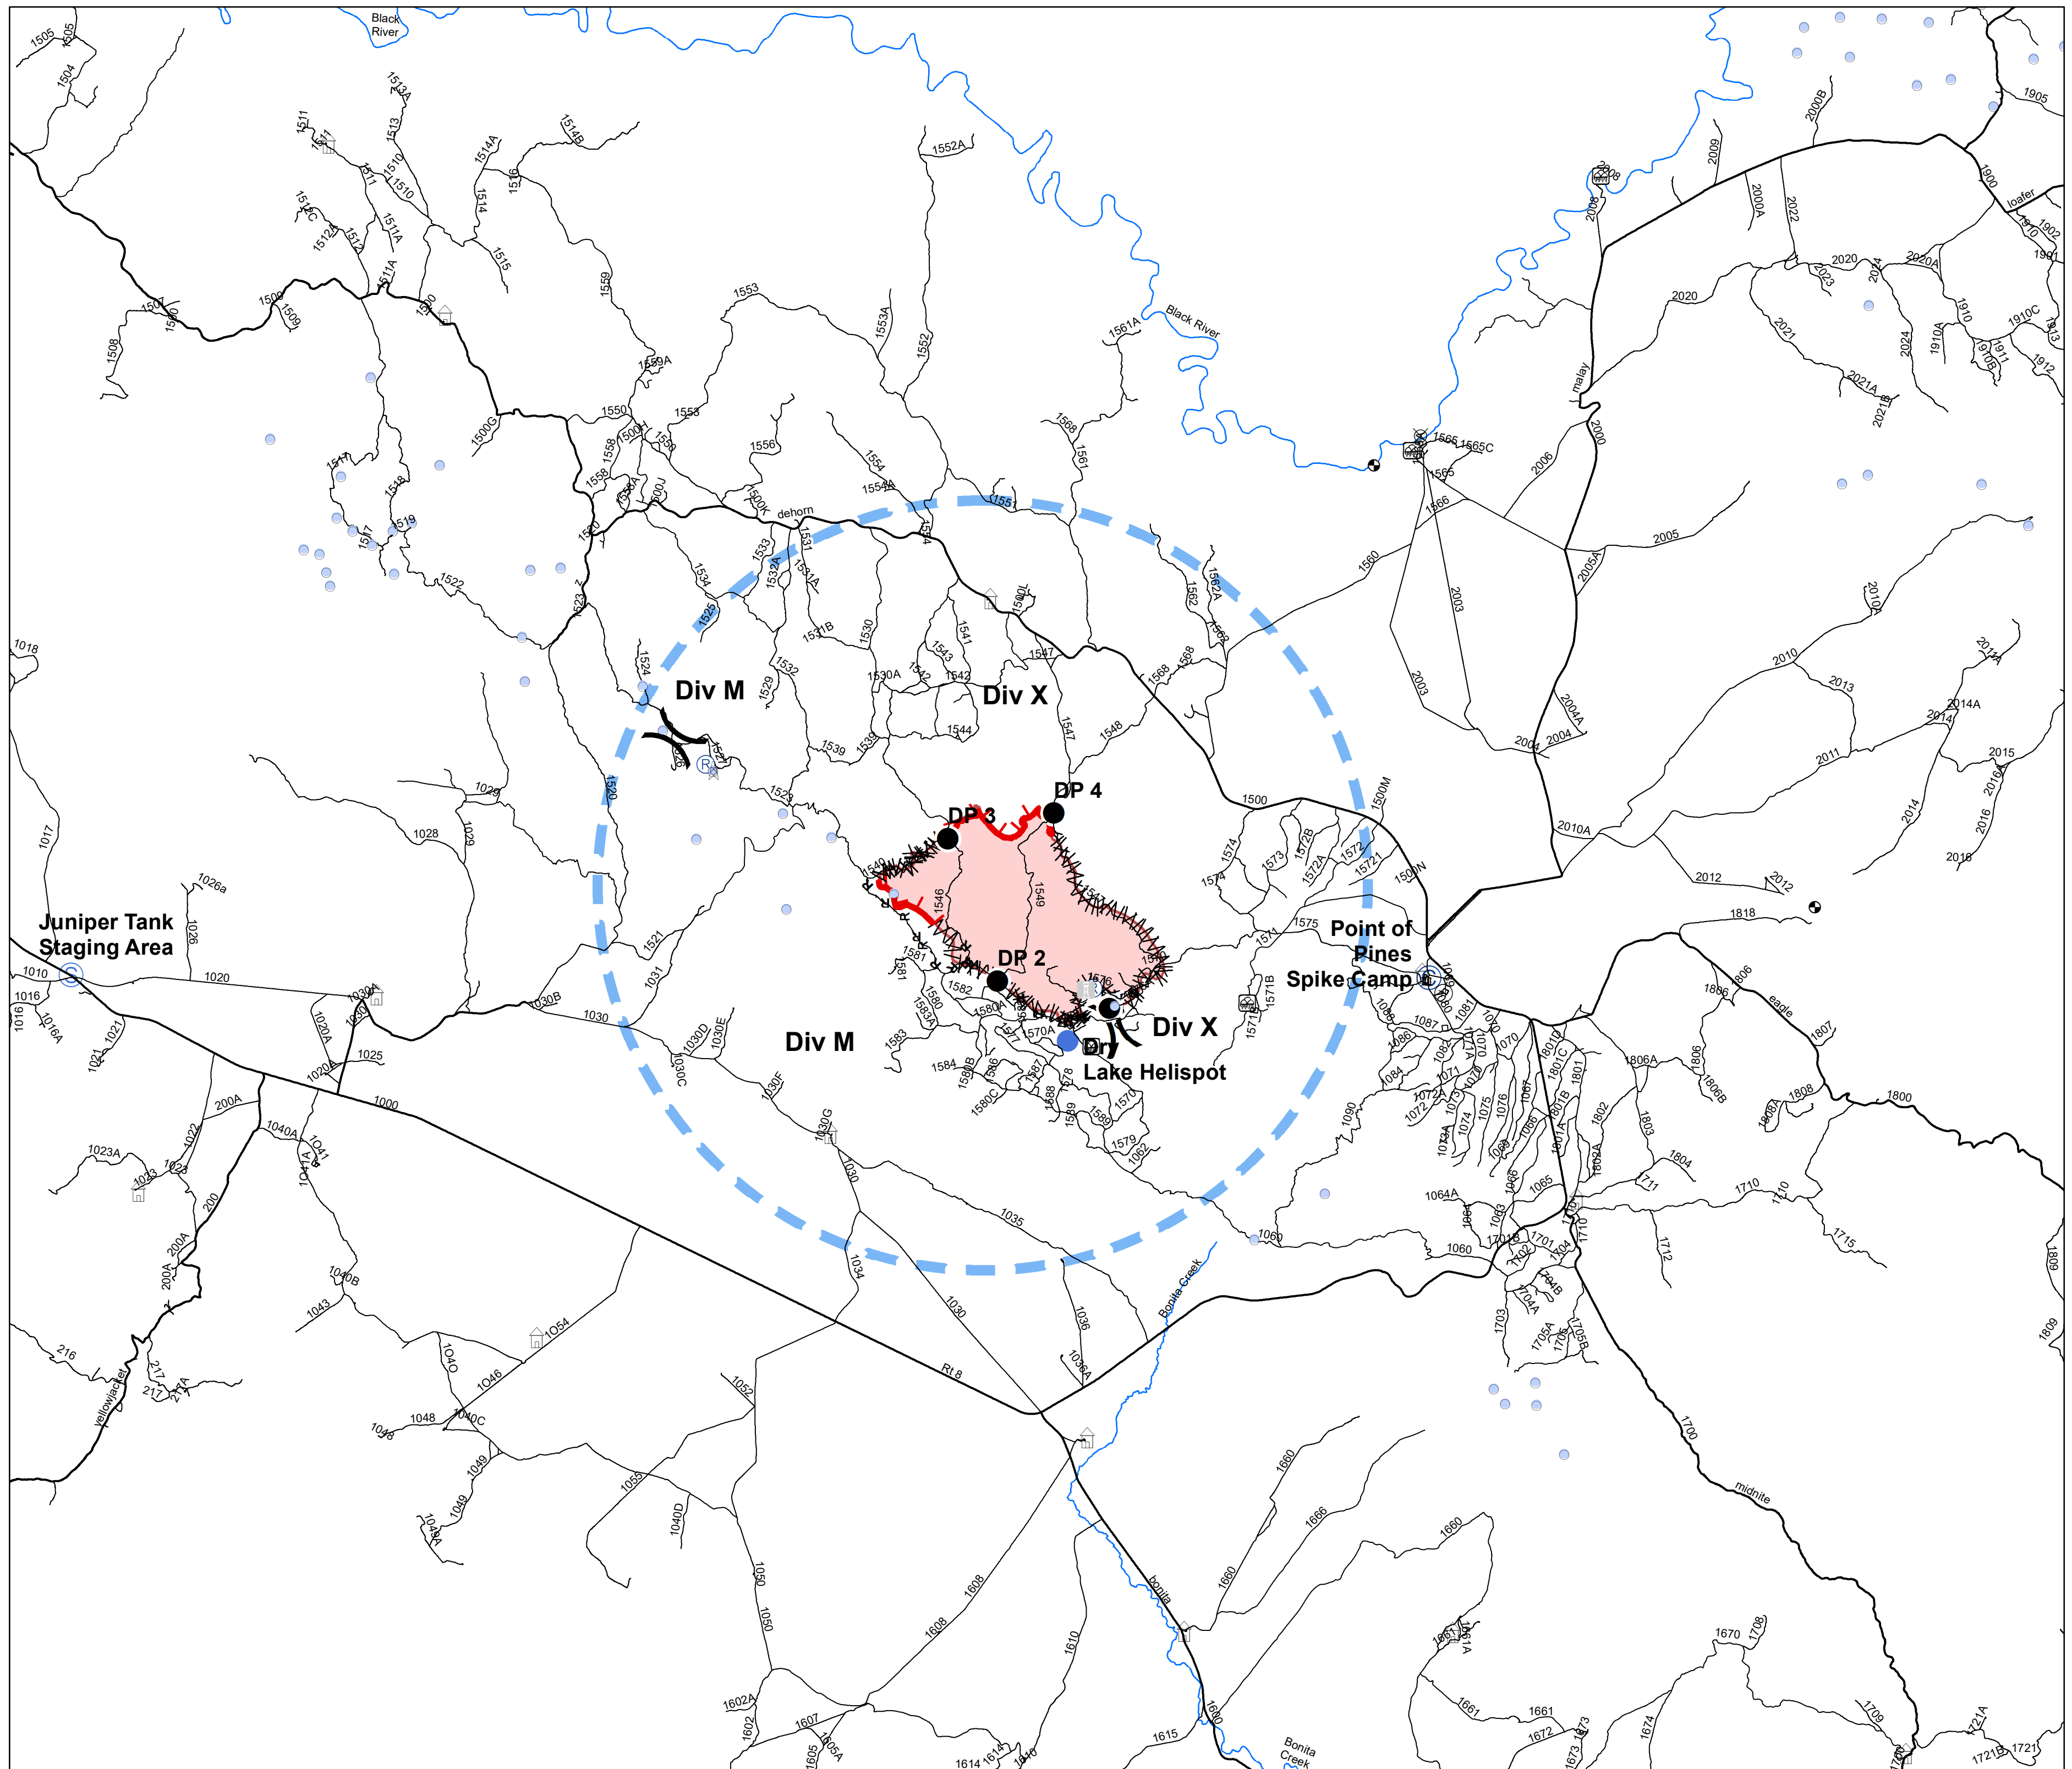

Dry Lake Fire

AZ-SCA-001418

20200616

Day

NAD 1983 UTM Zone 12

Transportation

-  Admin Site
-  Air hazard
-  Com Site
-  Gaging Stations/ EWS
-  Helibase
-  Helispot
-  Lookout Tower
-  Ranch
-  Recreation Area
-  Repeater
-  Rivers
-  Camp
-  Drop Point
-  Helispot
-  Lookout
-  Staging Area
-  Division Break
-  Uncontrolled Fire Edge
-  Road as Completed Line
-  Line Break Completed
-  Temporary Flight Restriction
-  Wildfire Daily Fire Perimeter
-  Roads
-  Main Roads

dlobinson
June 15, 2020
1620 Hours

Approximate 4,349.10 Acres (ir)
June 13, 2020 2311