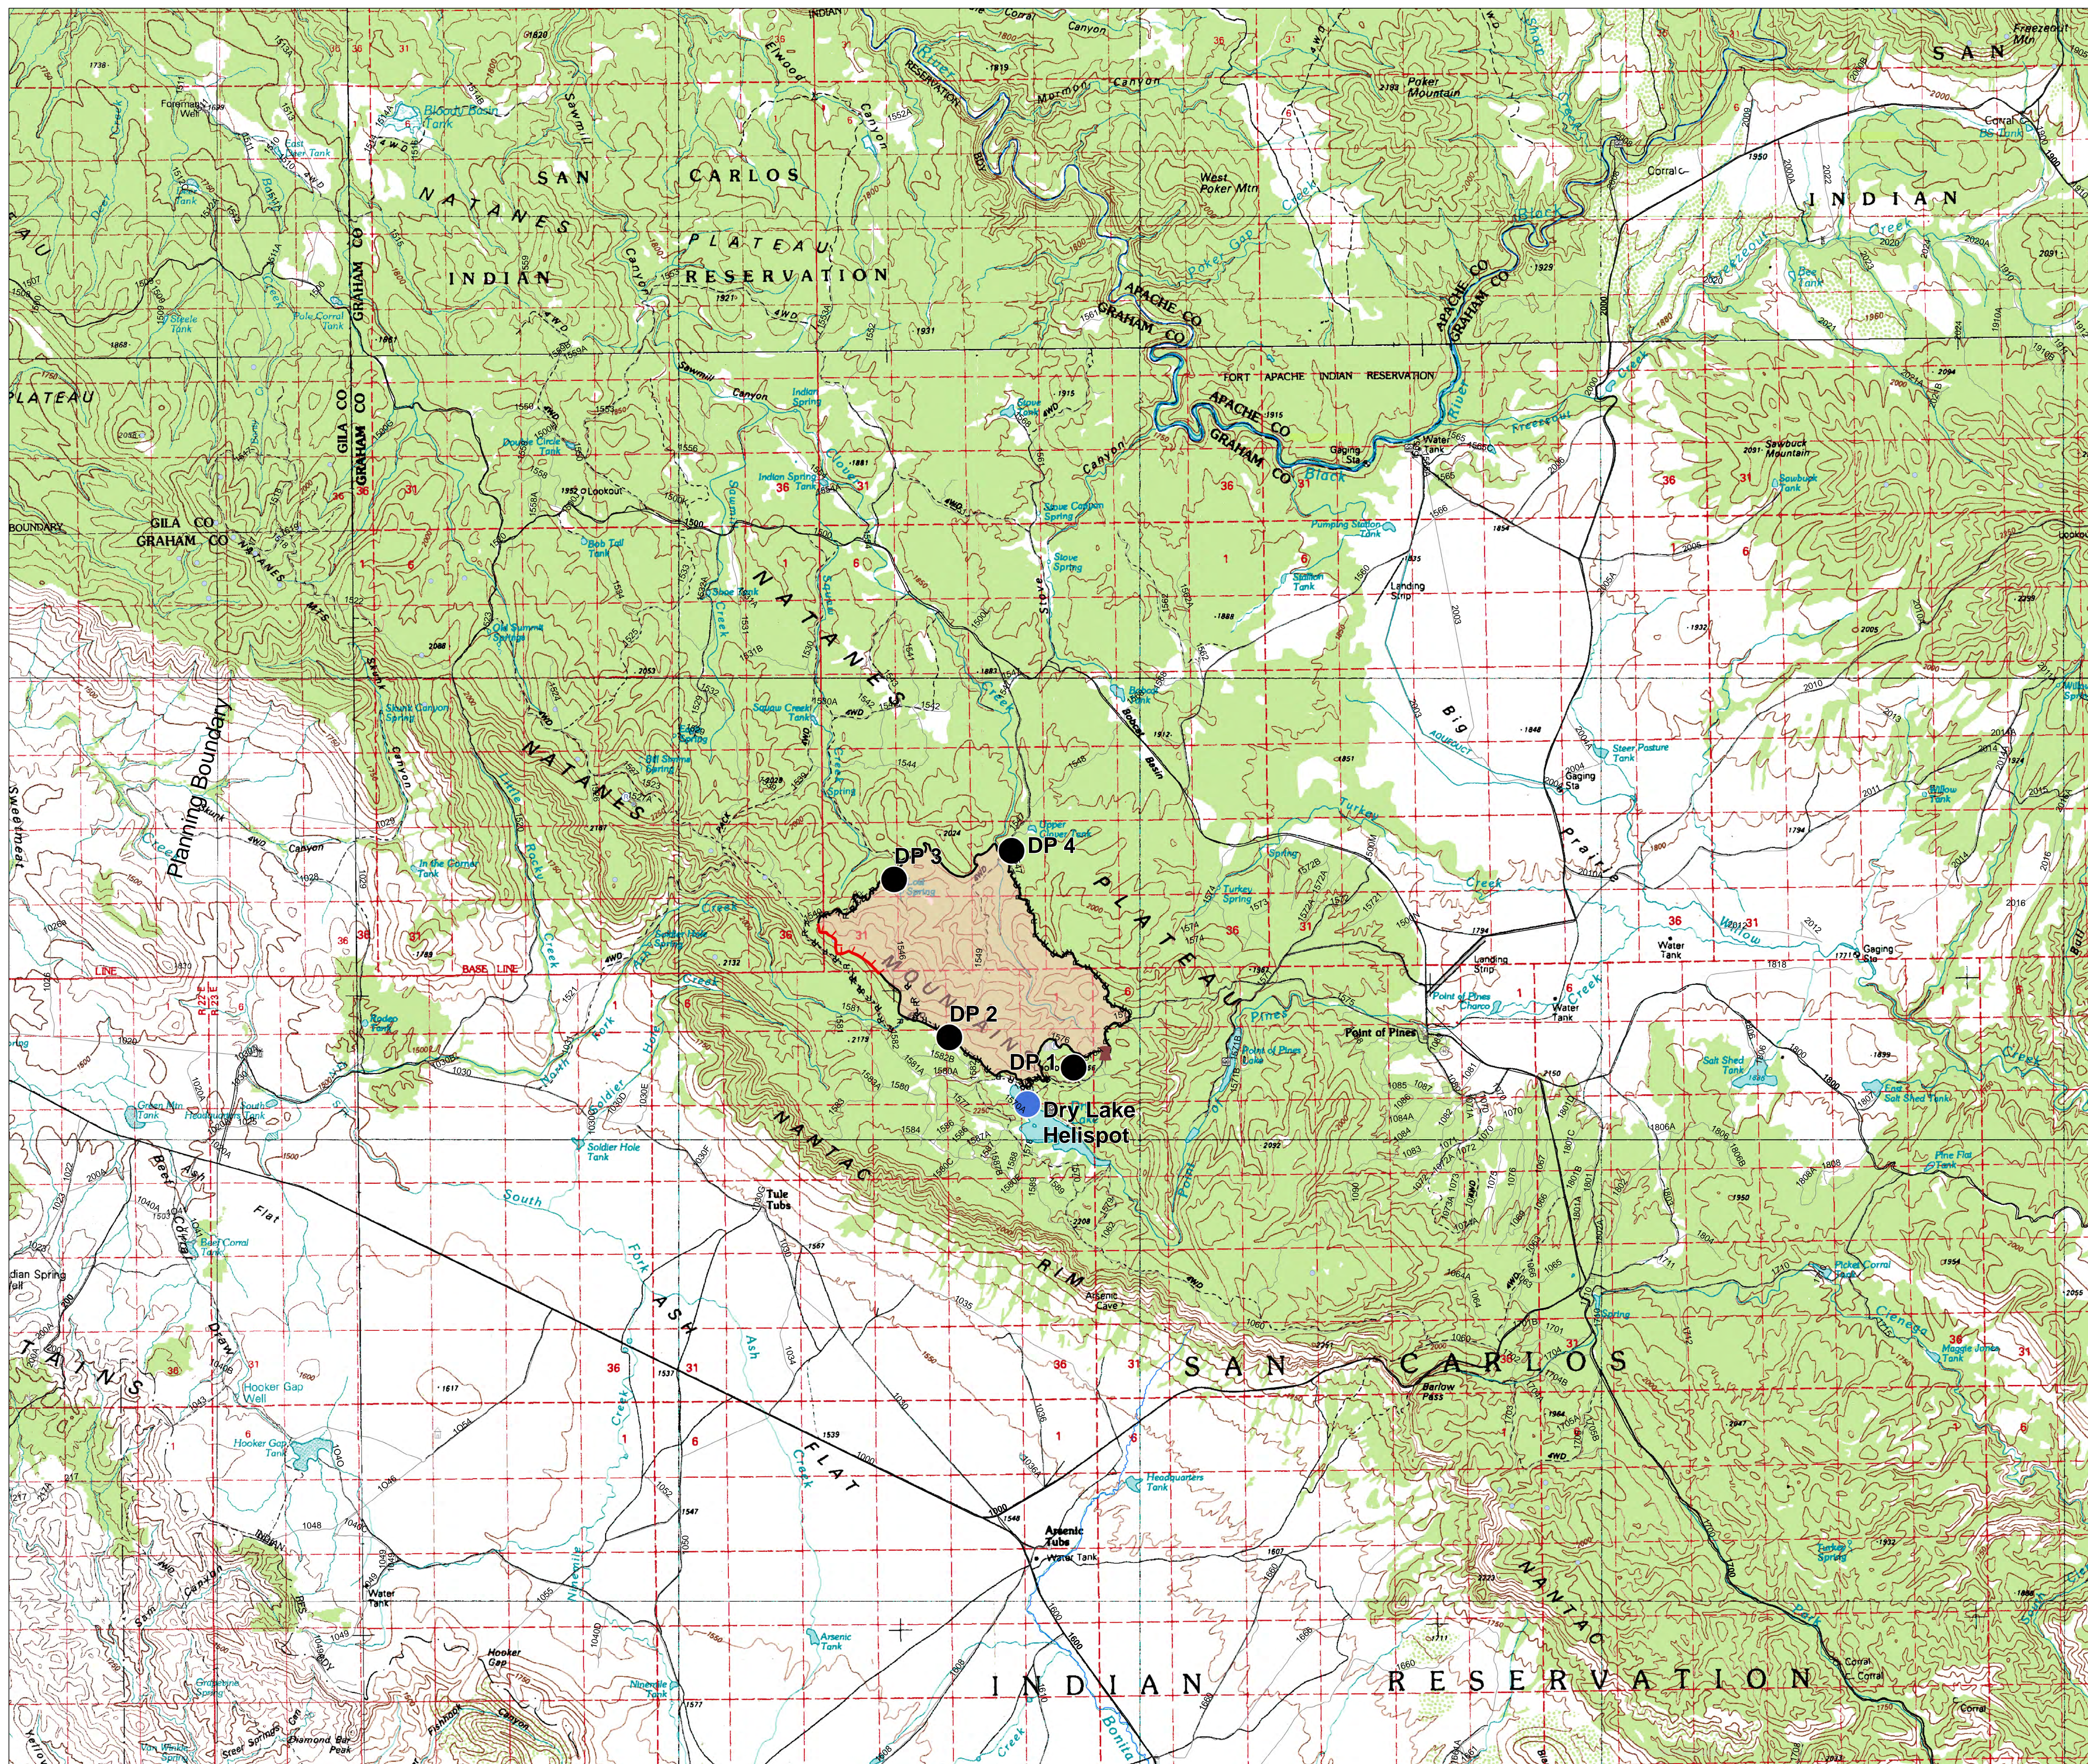

Dry Lake Fire

AZ-SCA-001418
 20200616-20200621
 Day
 NAD 1983 UTM Zone 12

Planning

- Main Roads
- 📍 Dozer Push
- Drop Point
- 📍 Helispot
- 🔴 Uncontrolled Fire Edge
- Contained Line
- 🔴 Completed Dozer Line
- ⋯ Completed Hand Line
- ⋯ Road as Completed Line
- ⋯ Road Repaired
- 🔴 Wildfire Daily Fire Perimeter
- Roads
- 📍 Admin Site
- 📍 Com Site
- 📍 Gaging Stations/ EWS
- 📍 Helibase
- 📍 Helispot
- 📍 Lookout Tower
- 📍 Ranch
- 📍 Recreation Area
- 📍 Repeater
- Rivers

CENTRAL WEST ZONE
Fire Risk Team

SOUTHWEST AREA
FIRE MANAGEMENT TEAM

dlobinson
 June 16, 2020
 1400 Hours

Approximate 4,266 Acres
 6/16/2020 1400