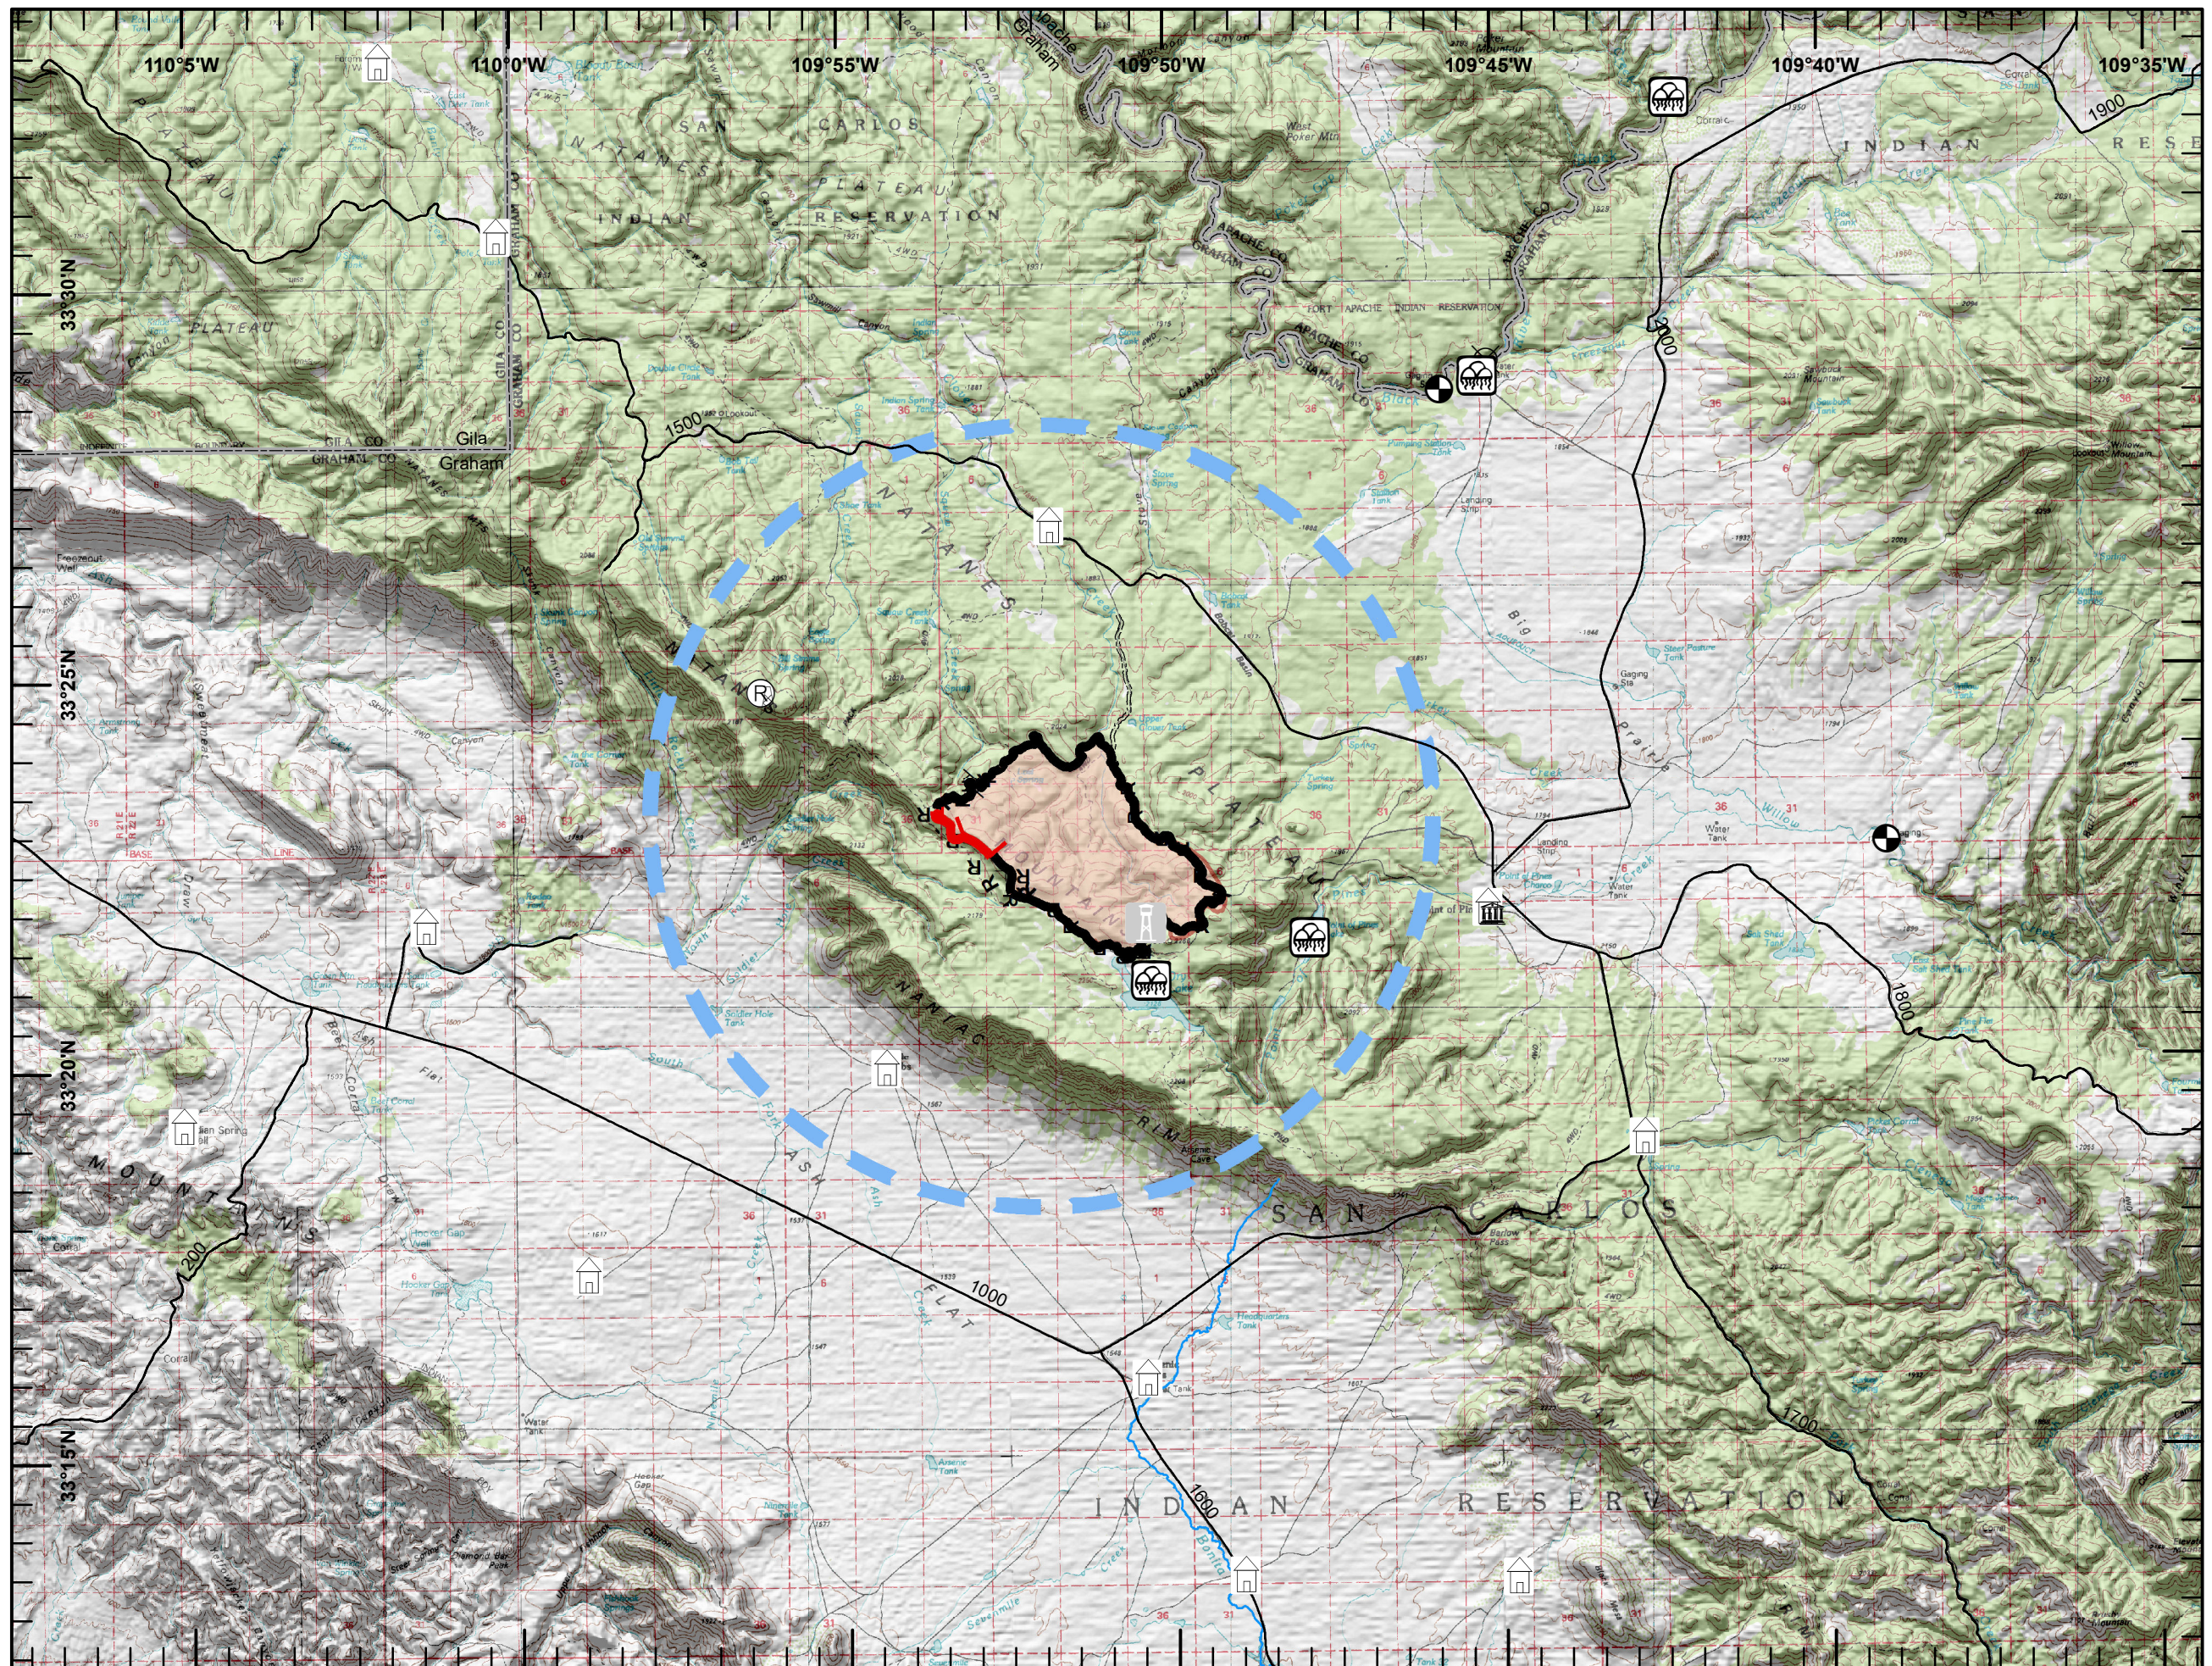

# Dry Lake Fire

AZ-SCA-001418  
20200617-20200621

## Public Information

-  Admin Site
-  Air hazard
-  Com Site
-  Gaging Stations/ EWS
-  Lookout Tower
-  Ranch
-  Recreation Area
-  Repeater
-  Main Roads
-  Uncontrolled Fire Edge
-  Contained Line
-  Completed Dozer Line
-  Completed Hand Line
-  Road as Completed Line
-  Temporary Flight Restriction
-  Road Repaired
-  Wildfire Daily Fire Perimeter
-  County Boundary
-  Rivers

dIrobinson  
June 16, 2020  
1430 Hours

Approximate 4,266 Acres ( June 16, 2020 1400