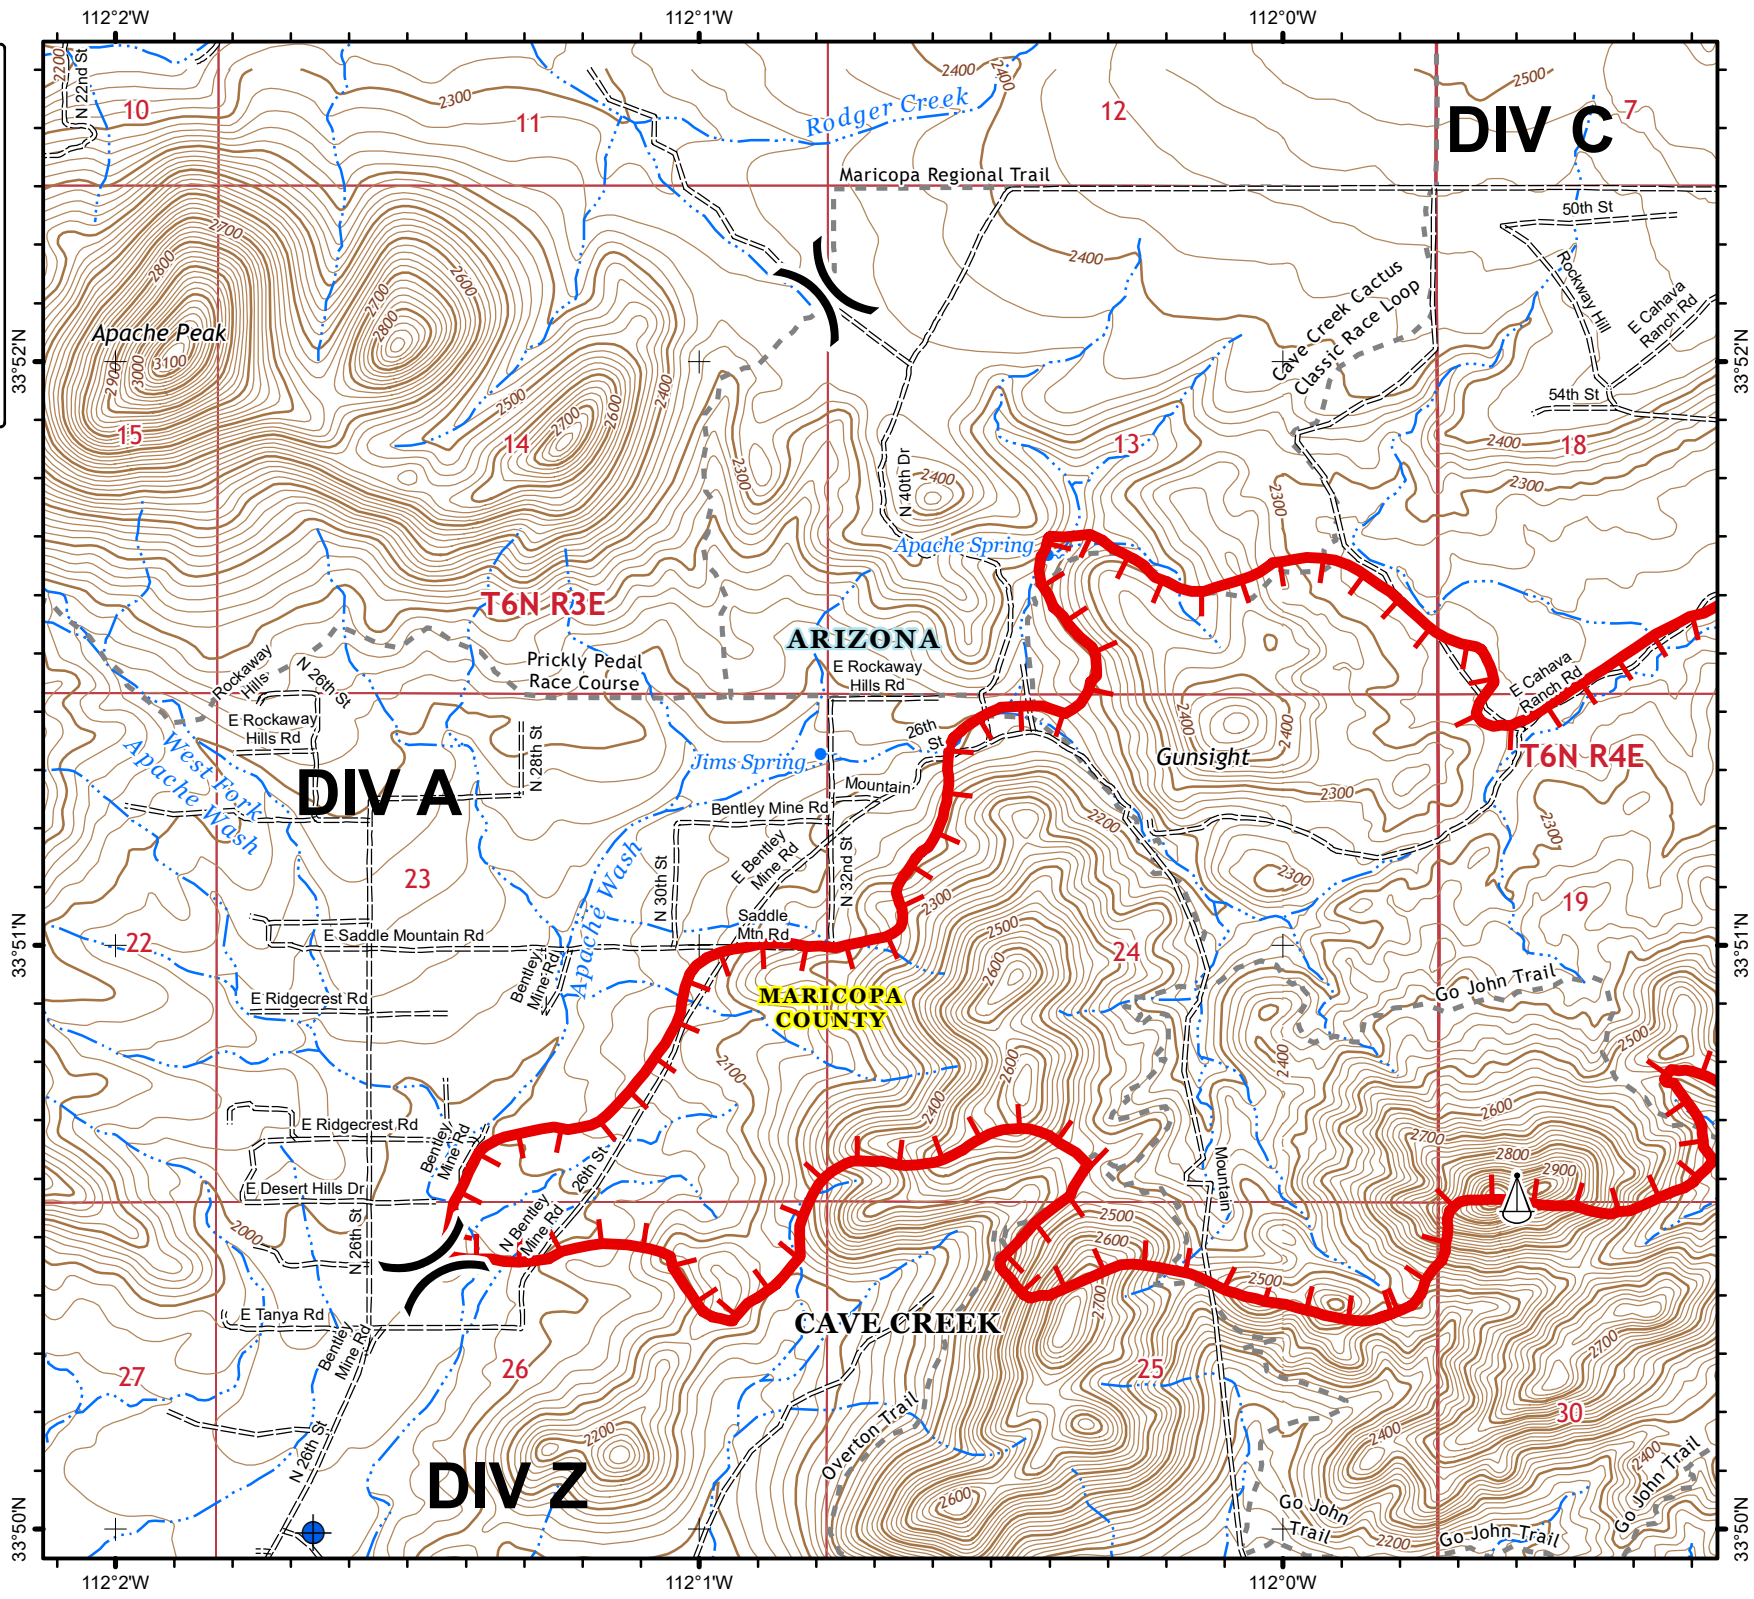

IAP Map
 Page 1 of 4
 East Desert Fire
 AZ-A4S-000491
 19 May, 2020 day

- Legend**
- Dip Site
 - Sling Site
 - Division Break
 - Uncontrolled Fire Edge

WGrunberg
 5/18/2020 2123 hrs
 WGS84 Lat/Long Grid

Legend

- Drop Point
- Lookout
- Sling Site
- Division Break
- Uncontrolled Fire Edge
- Access or Improved Road

WGrunberg
 5/18/2020 2123 hrs
 WGS84 Lat/Long Grid

- Legend**
- Lookout
 - Sling Site
 - Division Break
 - Uncontrolled Fire Edge
 - Access or Improved Road

WGrunberg
 5/18/2020 2123 hrs
 WGS84 Lat/Long Grid