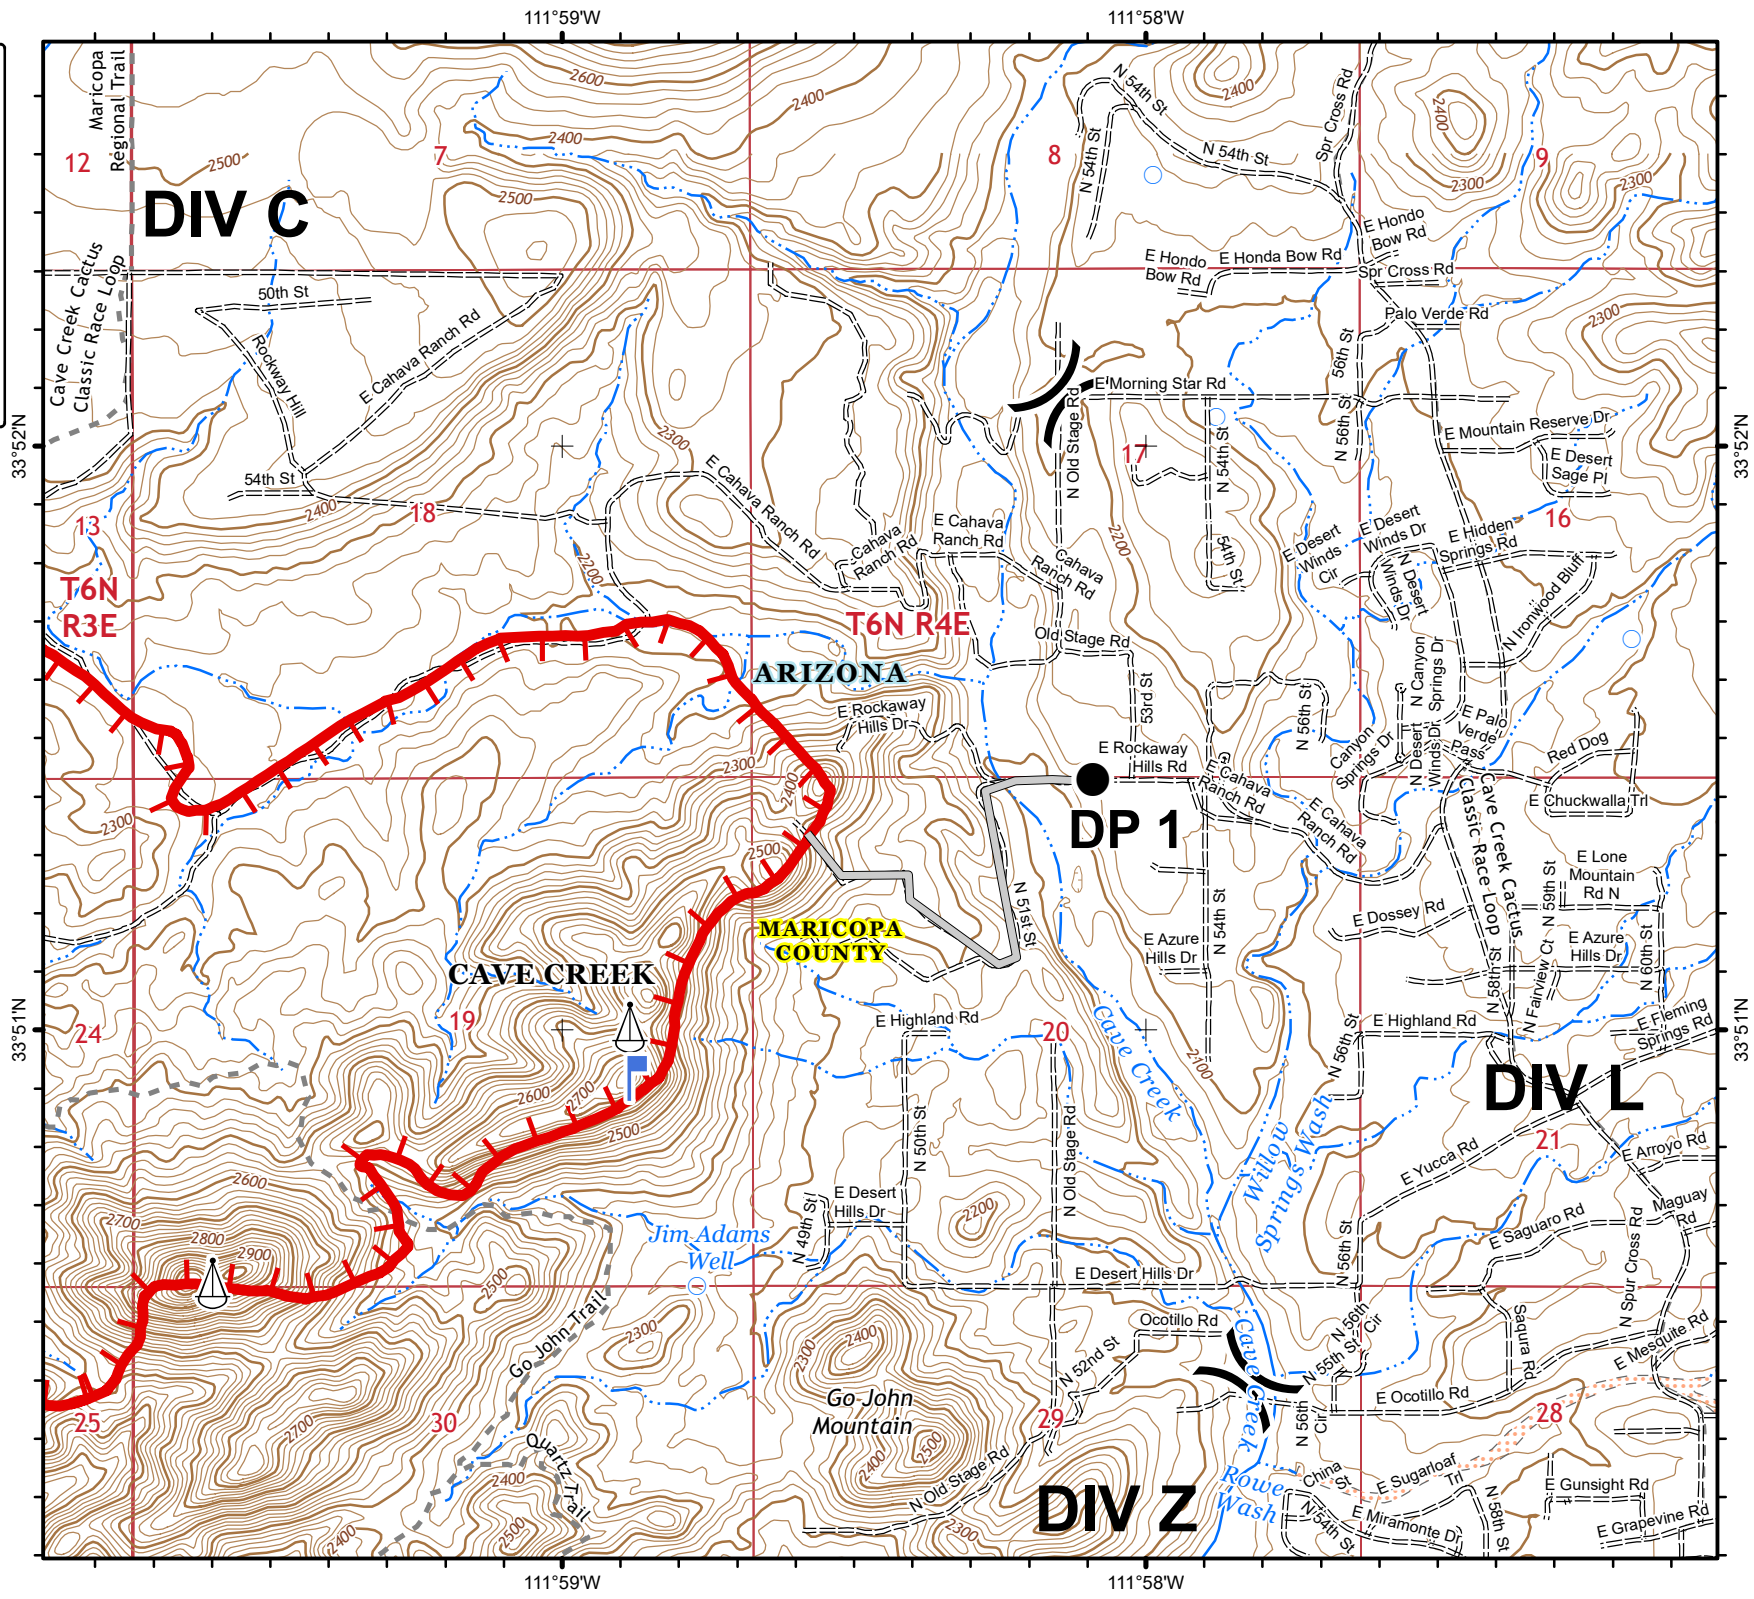

IAP Map
 Page 1 of 4
 East Desert Fire
 AZ-A4S-000491
 19 May, 2020 day

- Legend**
- Dip Site
 - Sling Site
 - Division Break
 - Uncontrolled Fire Edge

WGrunberg
 5/18/2020 2123 hrs
 WGS84 Lat/Long Grid

Legend

- Drop Point
- Lookout
- Sling Site
- Division Break
- Uncontrolled Fire Edge
- Access or Improved Road

WGrunberg
 5/18/2020 2123 hrs
 WGS84 Lat/Long Grid

- Legend**
- Lookout
 - Sling Site
 - Division Break
 - Uncontrolled Fire Edge
 - Access or Improved Road

WGrunberg
 5/18/2020 2123 hrs
 WGS84 Lat/Long Grid