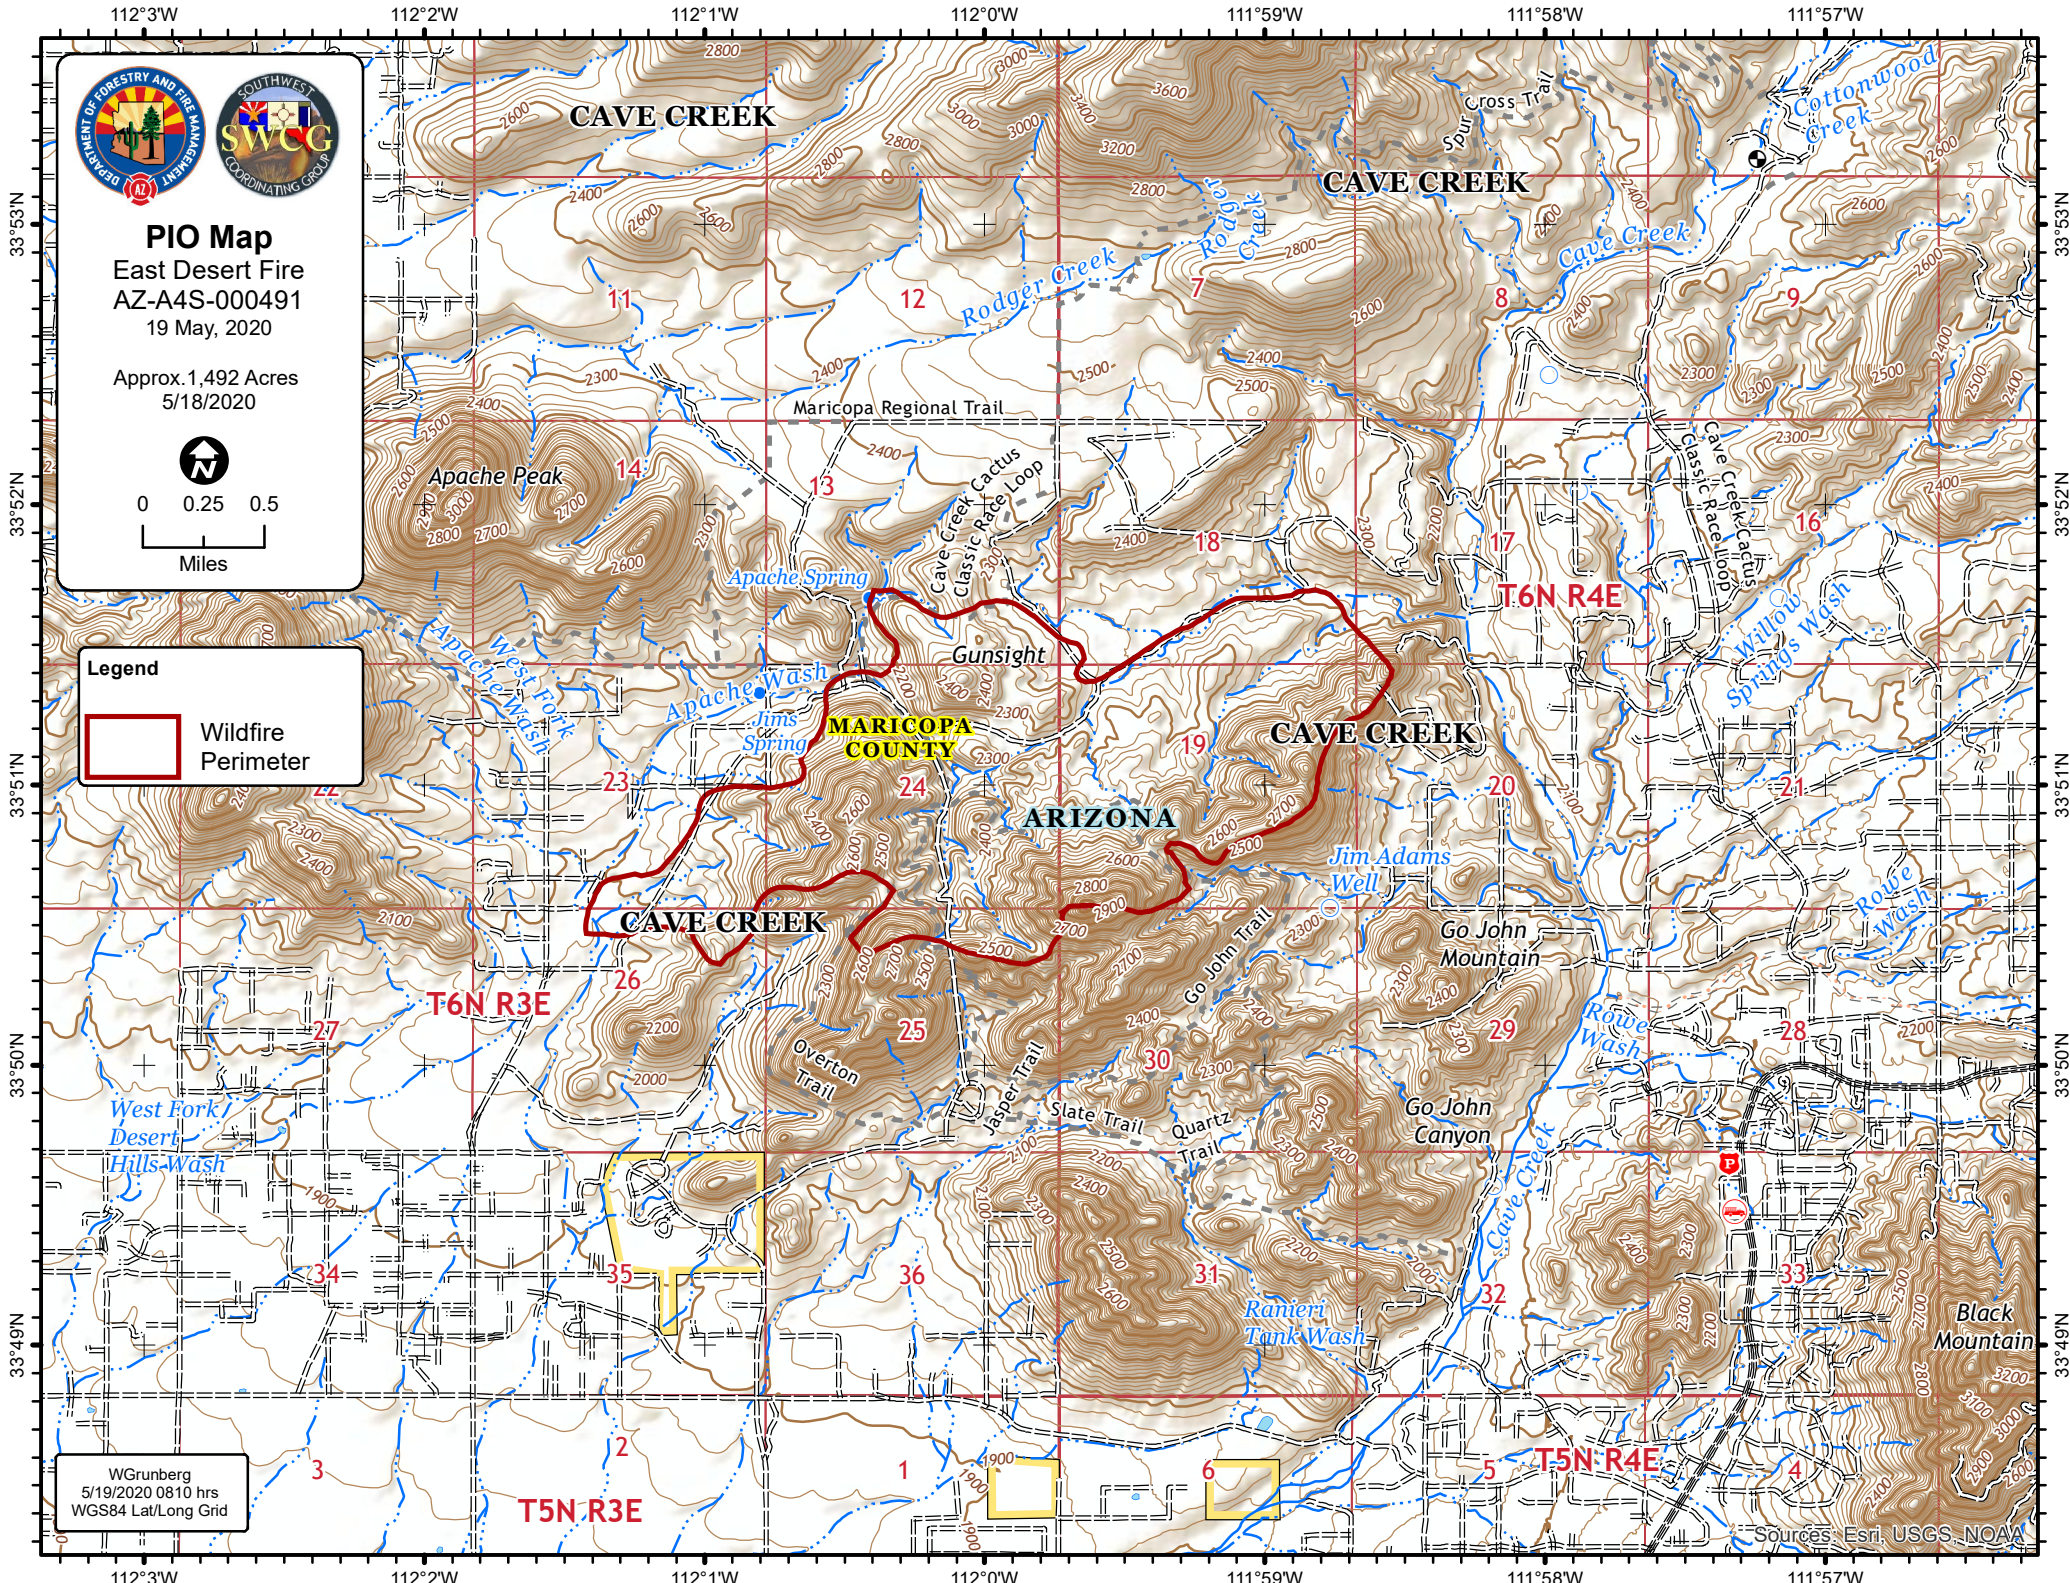

**PIO Map**  
East Desert Fire  
AZ-A4S-000491  
19 May, 2020  
Approx. 1,492 Acres  
5/18/2020

**Legend**

- Wildfire Perimeter

WGrunberg  
5/19/2020 0810 hrs  
WGS84 Lat/Long Grid

Sources: Esri, USGS, NOAA