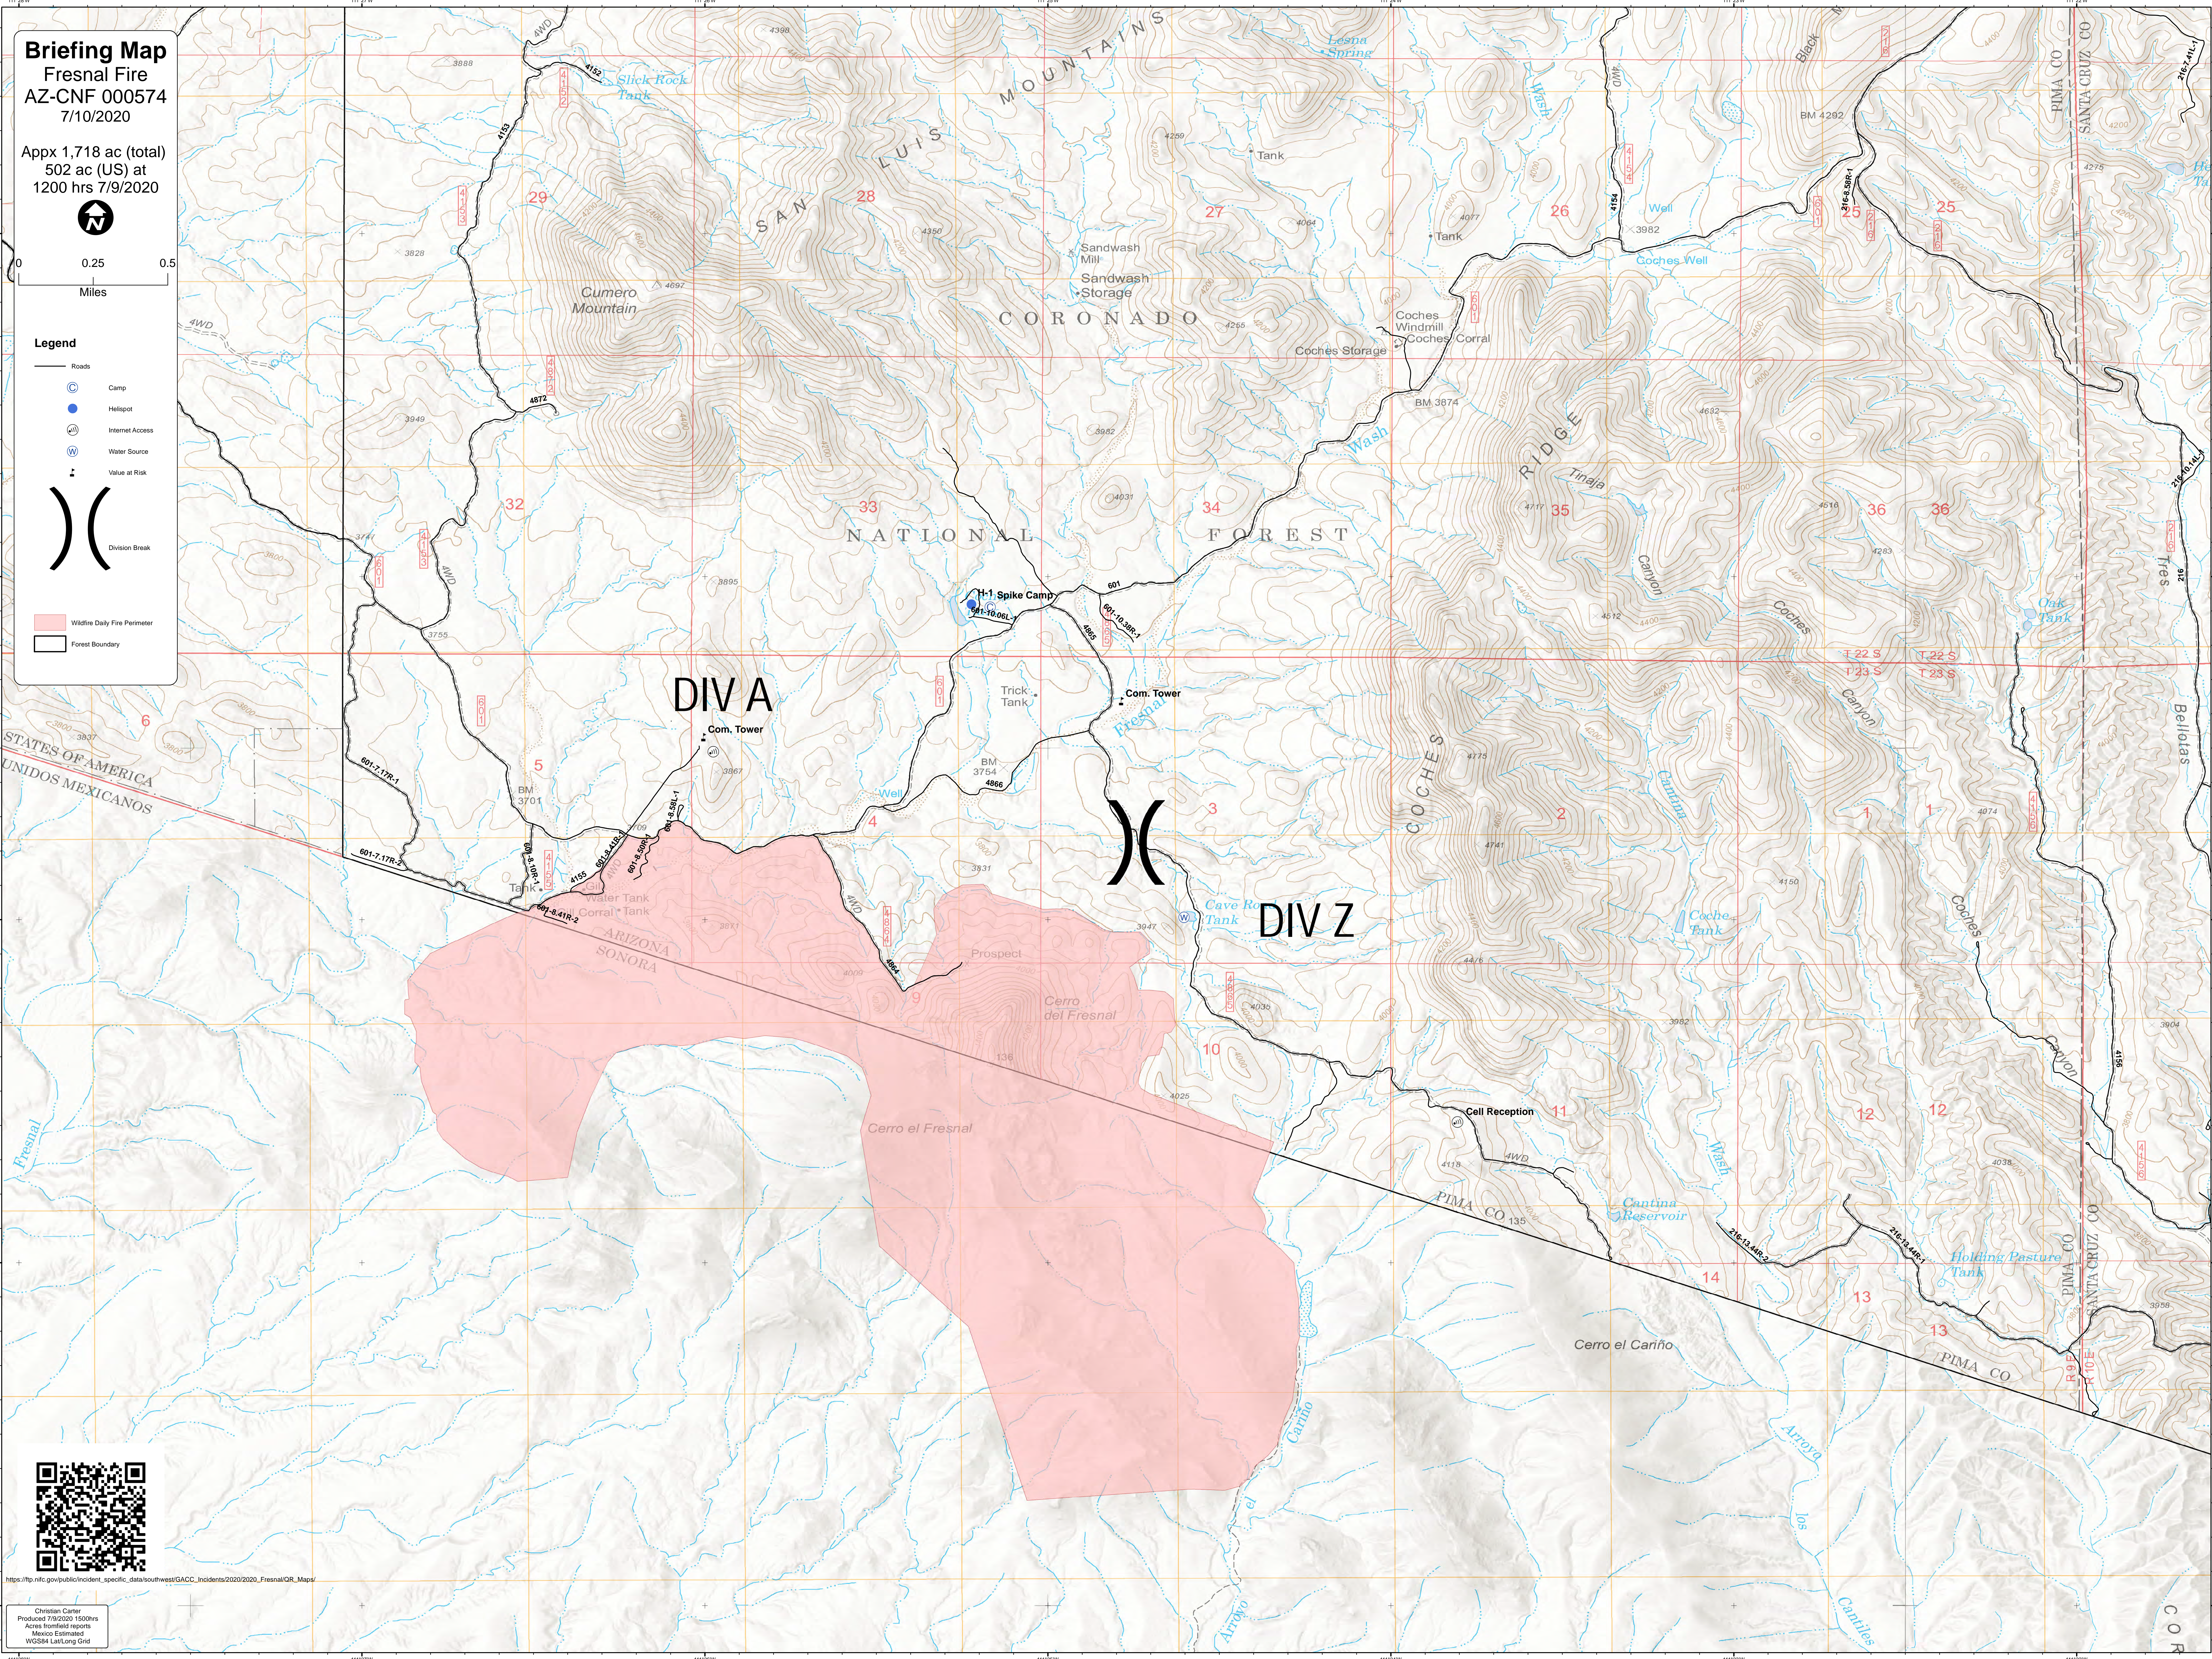

Briefing Map
Fresnal Fire
AZ-CNF 000574
7/10/2020

Appx 1,718 ac (total)
502 ac (US) at
1200 hrs 7/9/2020

0 0.25 0.5
Miles

Legend

- Roads
- Camp
- Hotspot
- Internet Access
- Water Source
- Value at Risk
- Division Break
- Wildfire Daily Fire Perimeter
- Forest Boundary