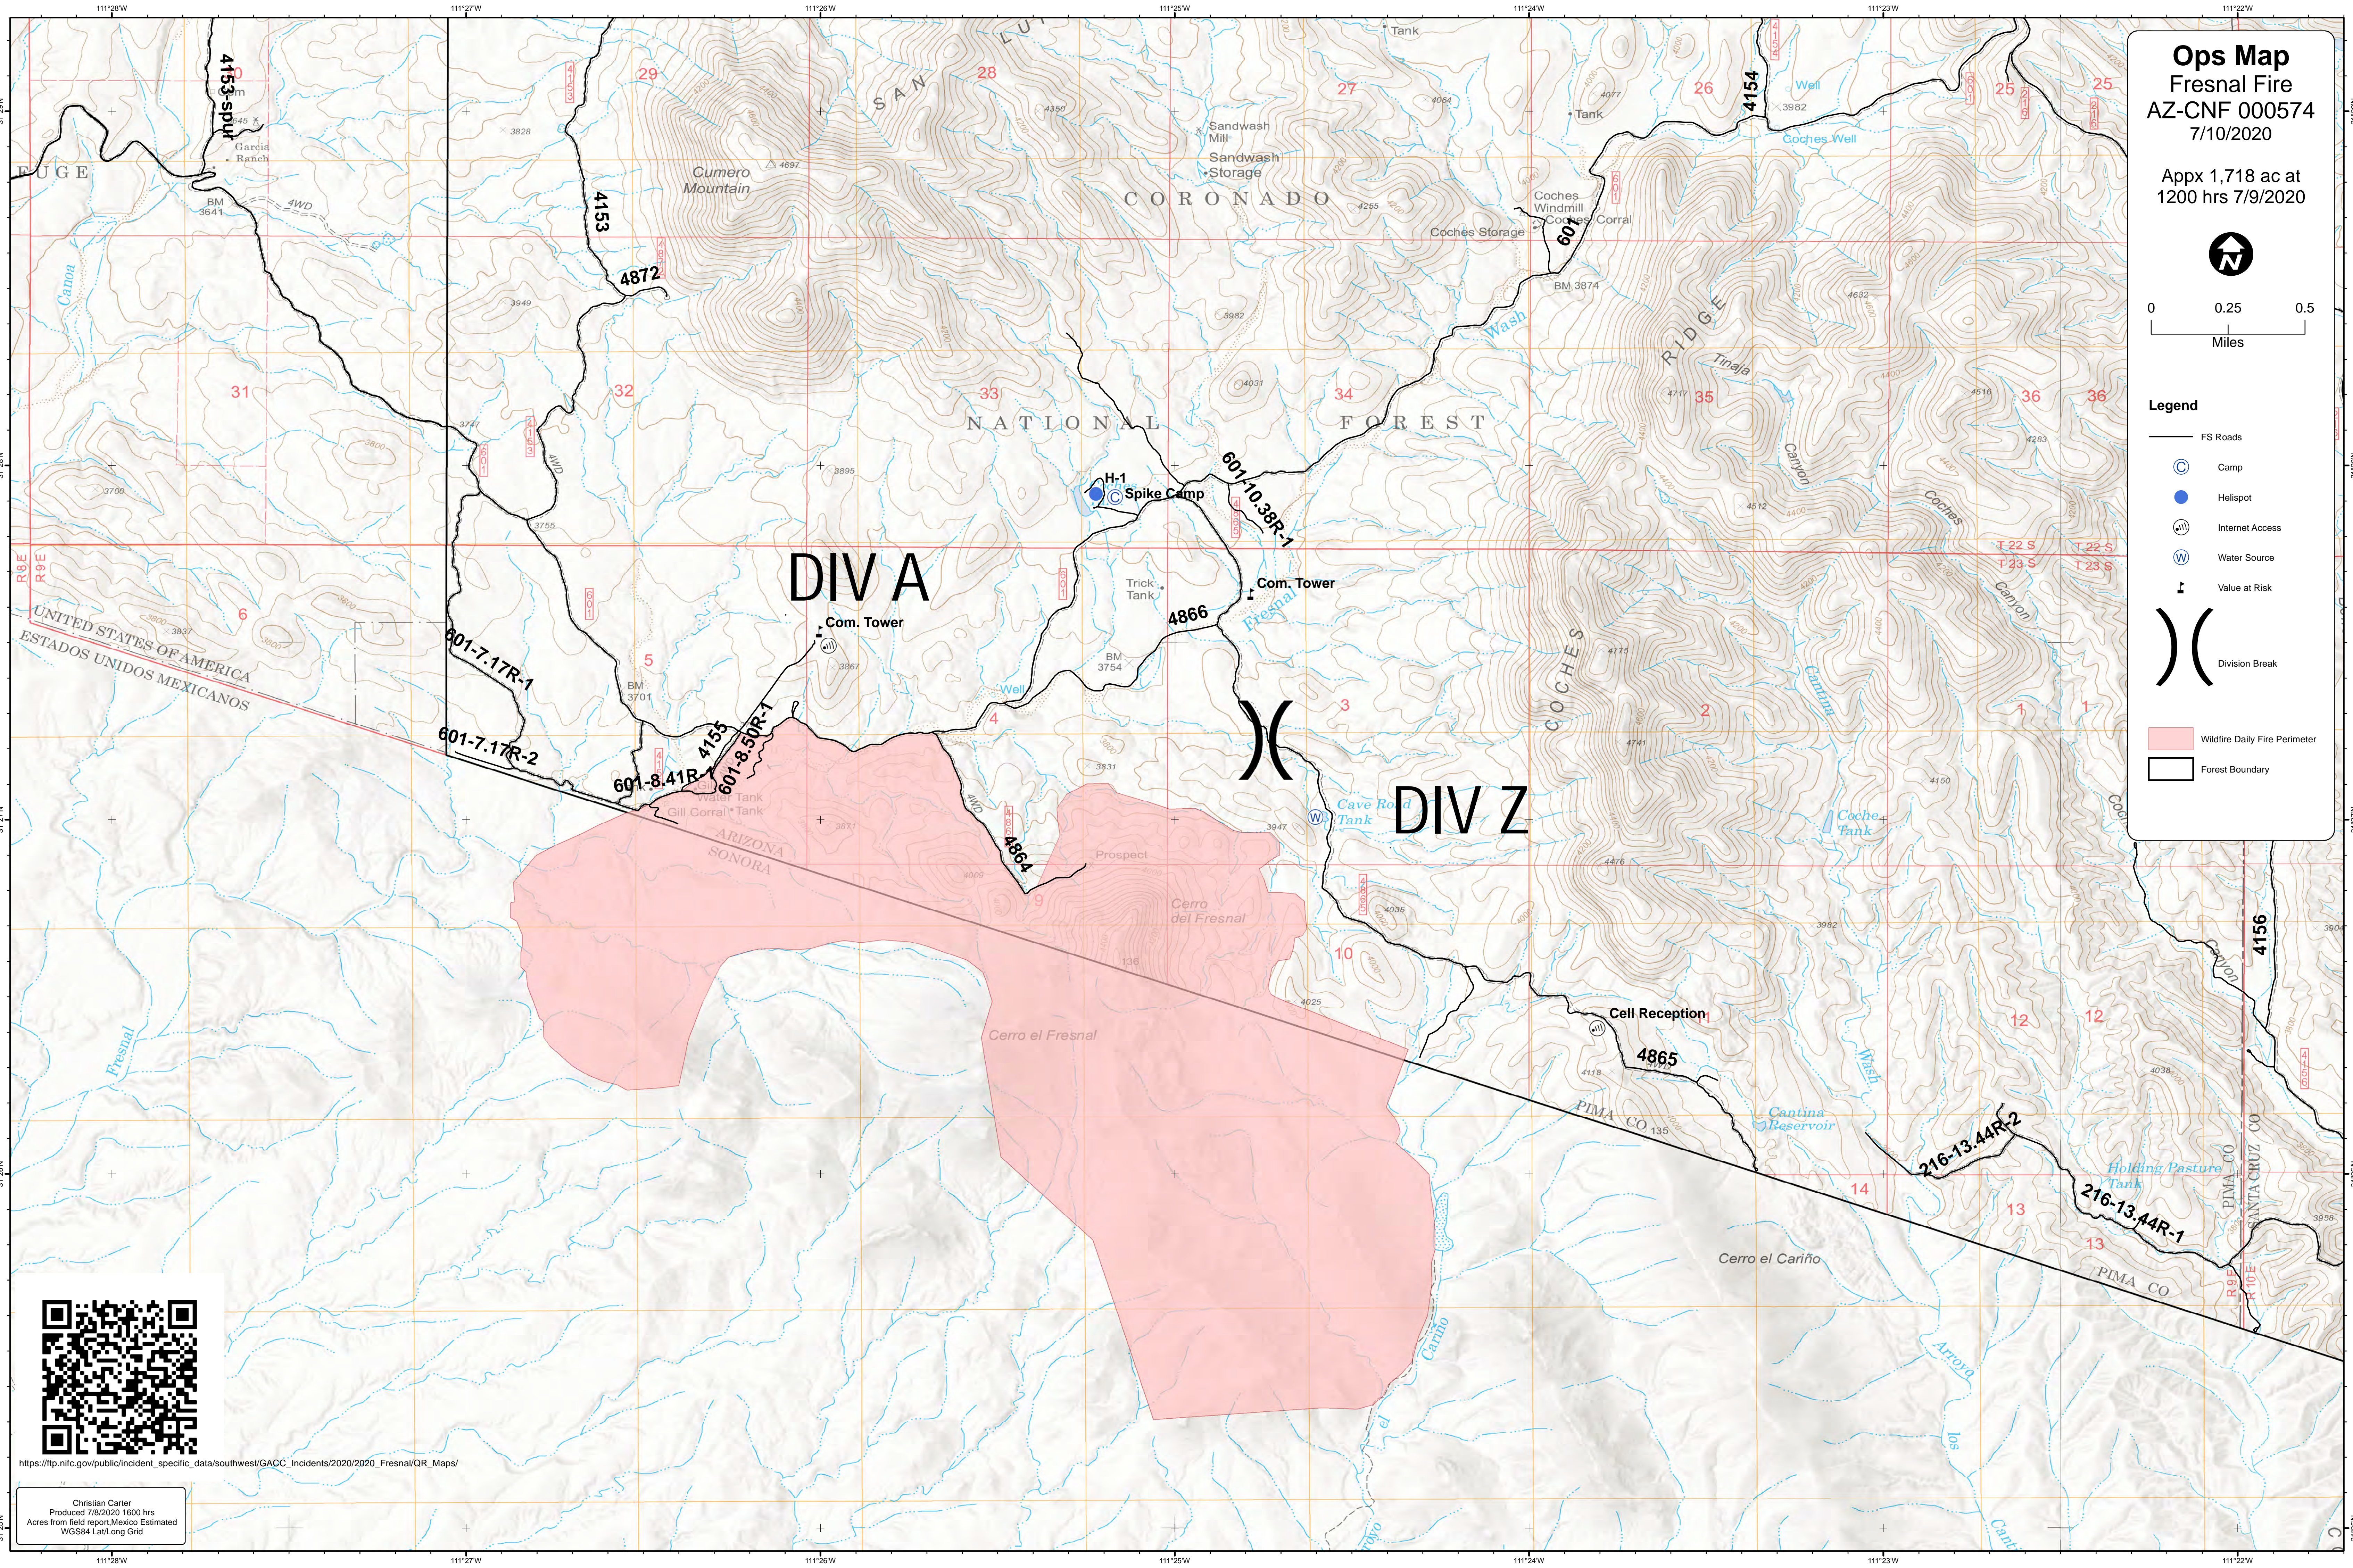

Ops Map
Fresnal Fire
AZ-CNF 000574
7/10/2020

Appx 1,718 ac at
1200 hrs 7/9/2020

Legend

- FS Roads
- Camp
- Helispot
- Internet Access
- Water Source
- Value at Risk
- Division Break
- Wildfire Daily Fire Perimeter
- Forest Boundary

https://ftp.nifc.gov/public/incident_specific_data/southwest/GACC_Incidents/2020/2020_Fresnal/OR_Maps/

Christian Carter
Produced 7/8/2020 1600 hrs
Acres from field report, Mexico Estimated
WGS84 Lat/Long Grid