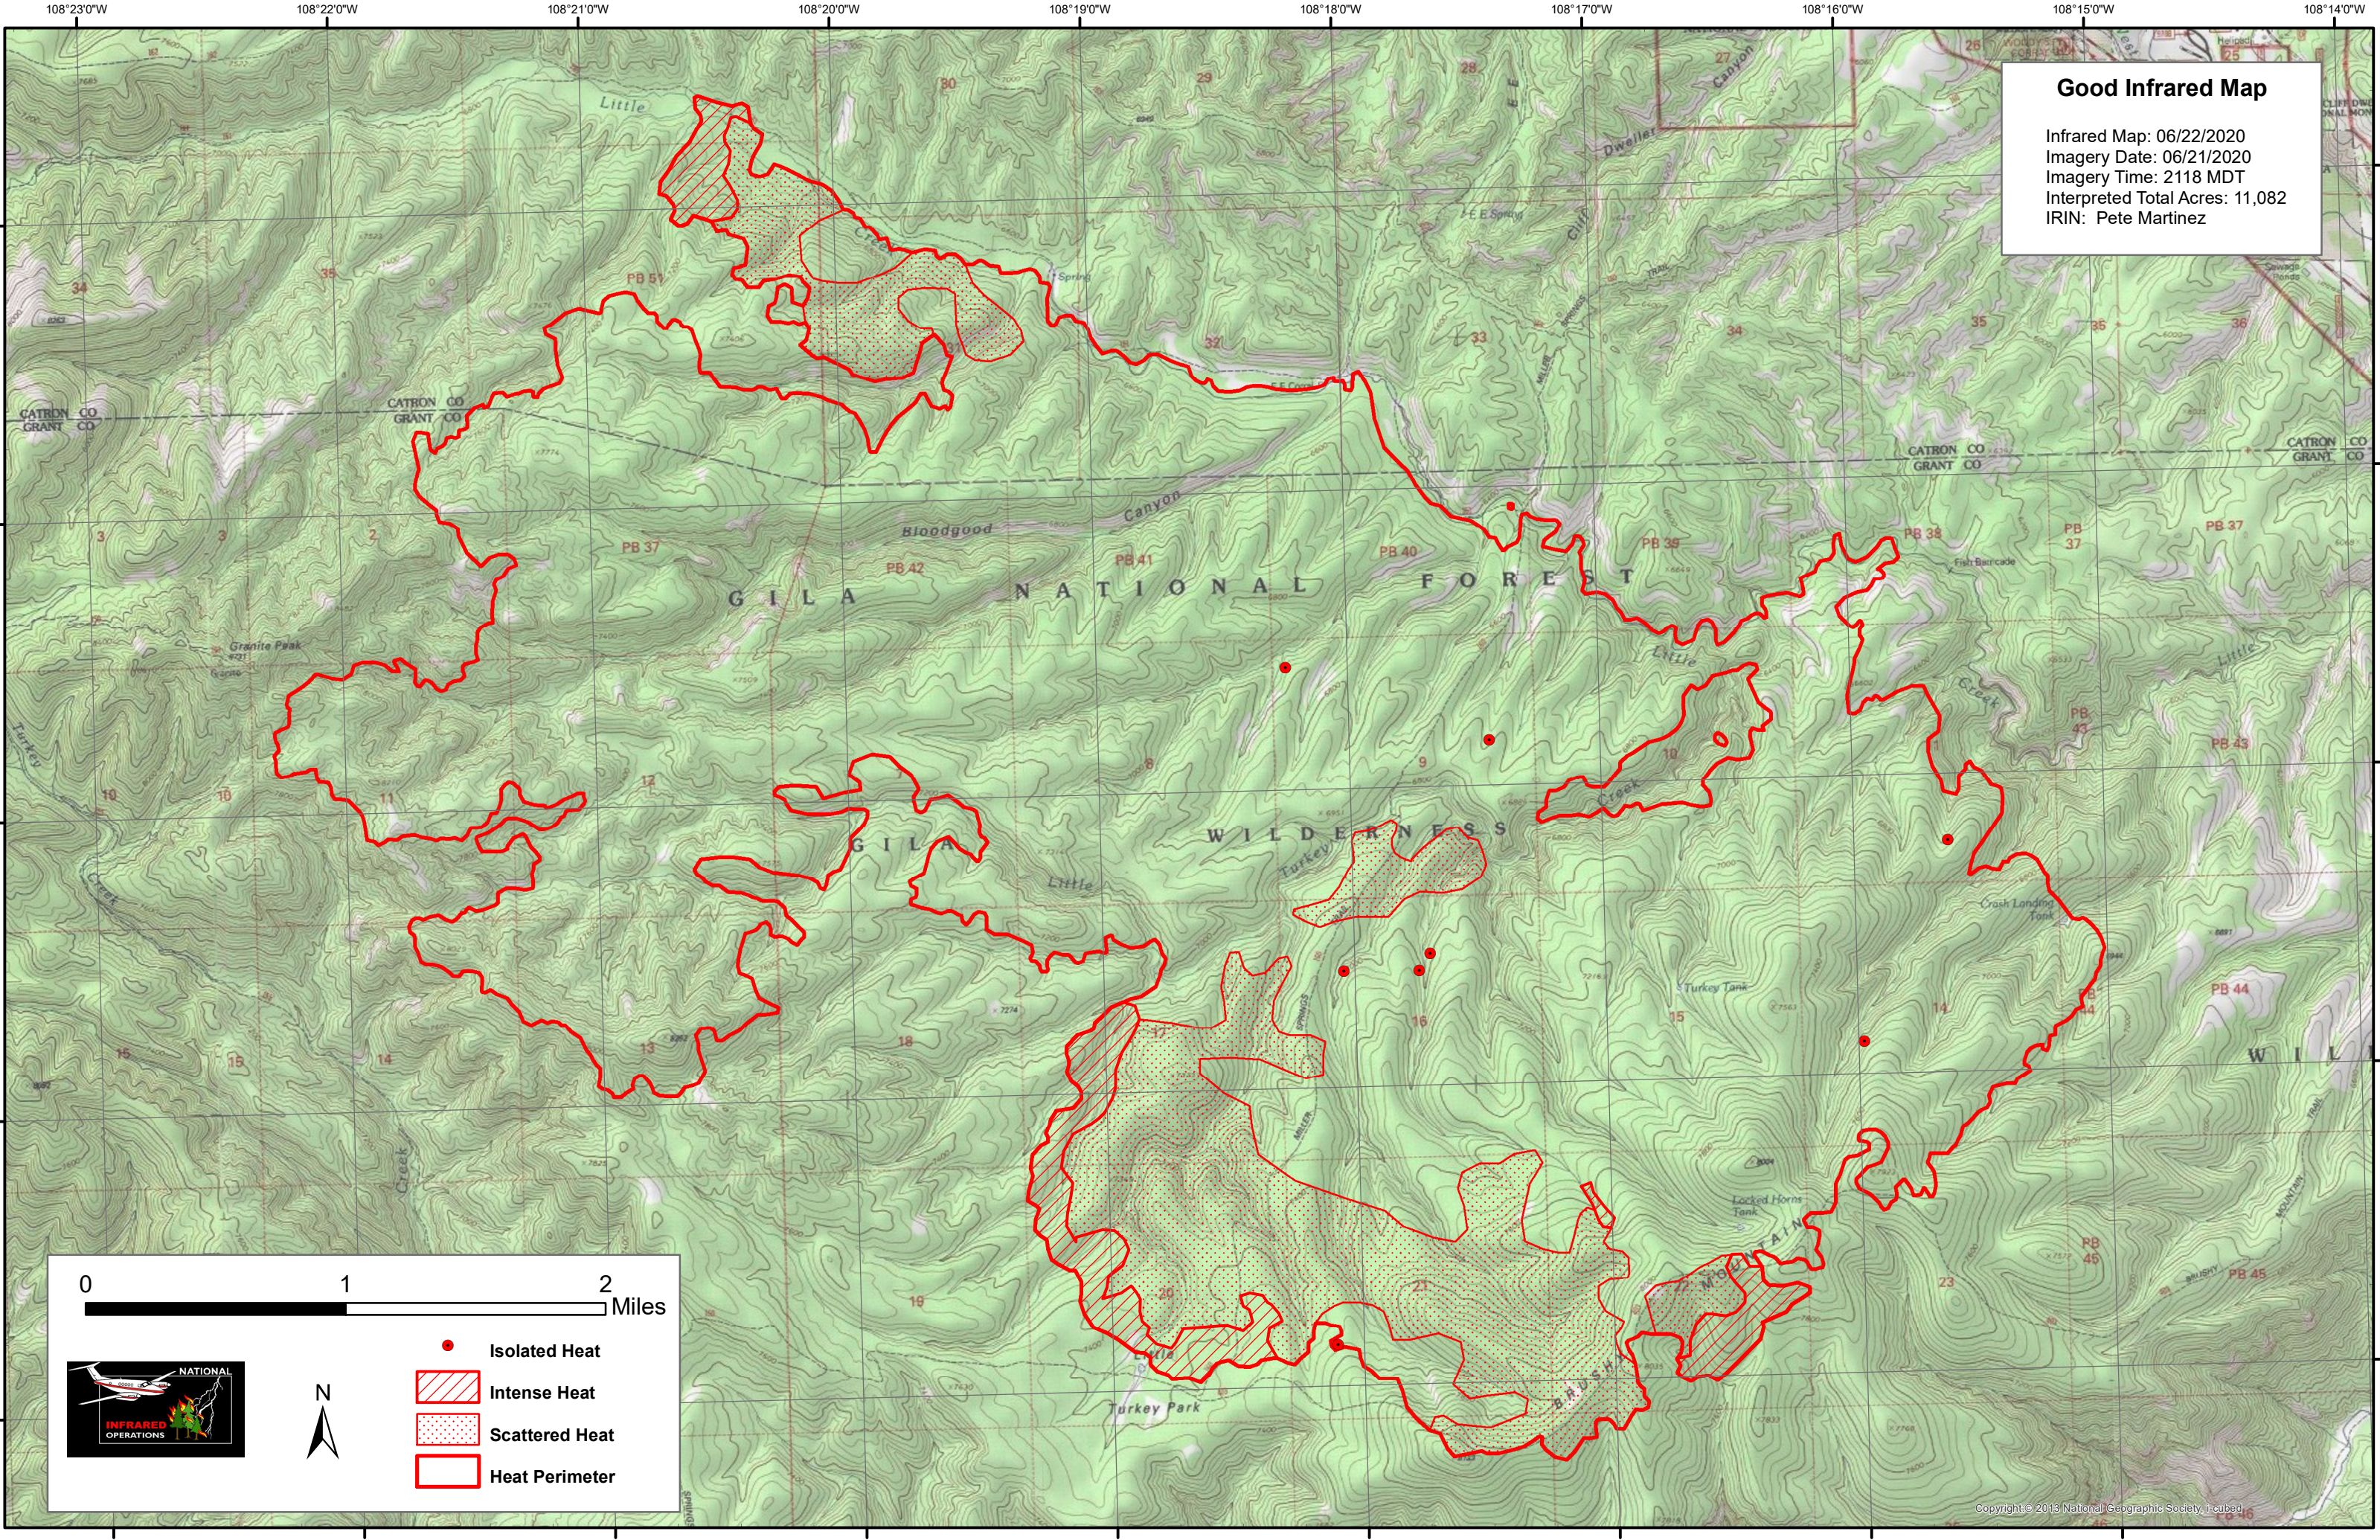

Good Infrared Map
Infrared Map: 06/22/2020
Imagery Date: 06/21/2020
Imagery Time: 2118 MDT
Interpreted Total Acres: 11,082
IRIN: Pete Martinez

0 1 2 Miles

Isolated Heat
Intense Heat
Scattered Heat
Heat Perimeter