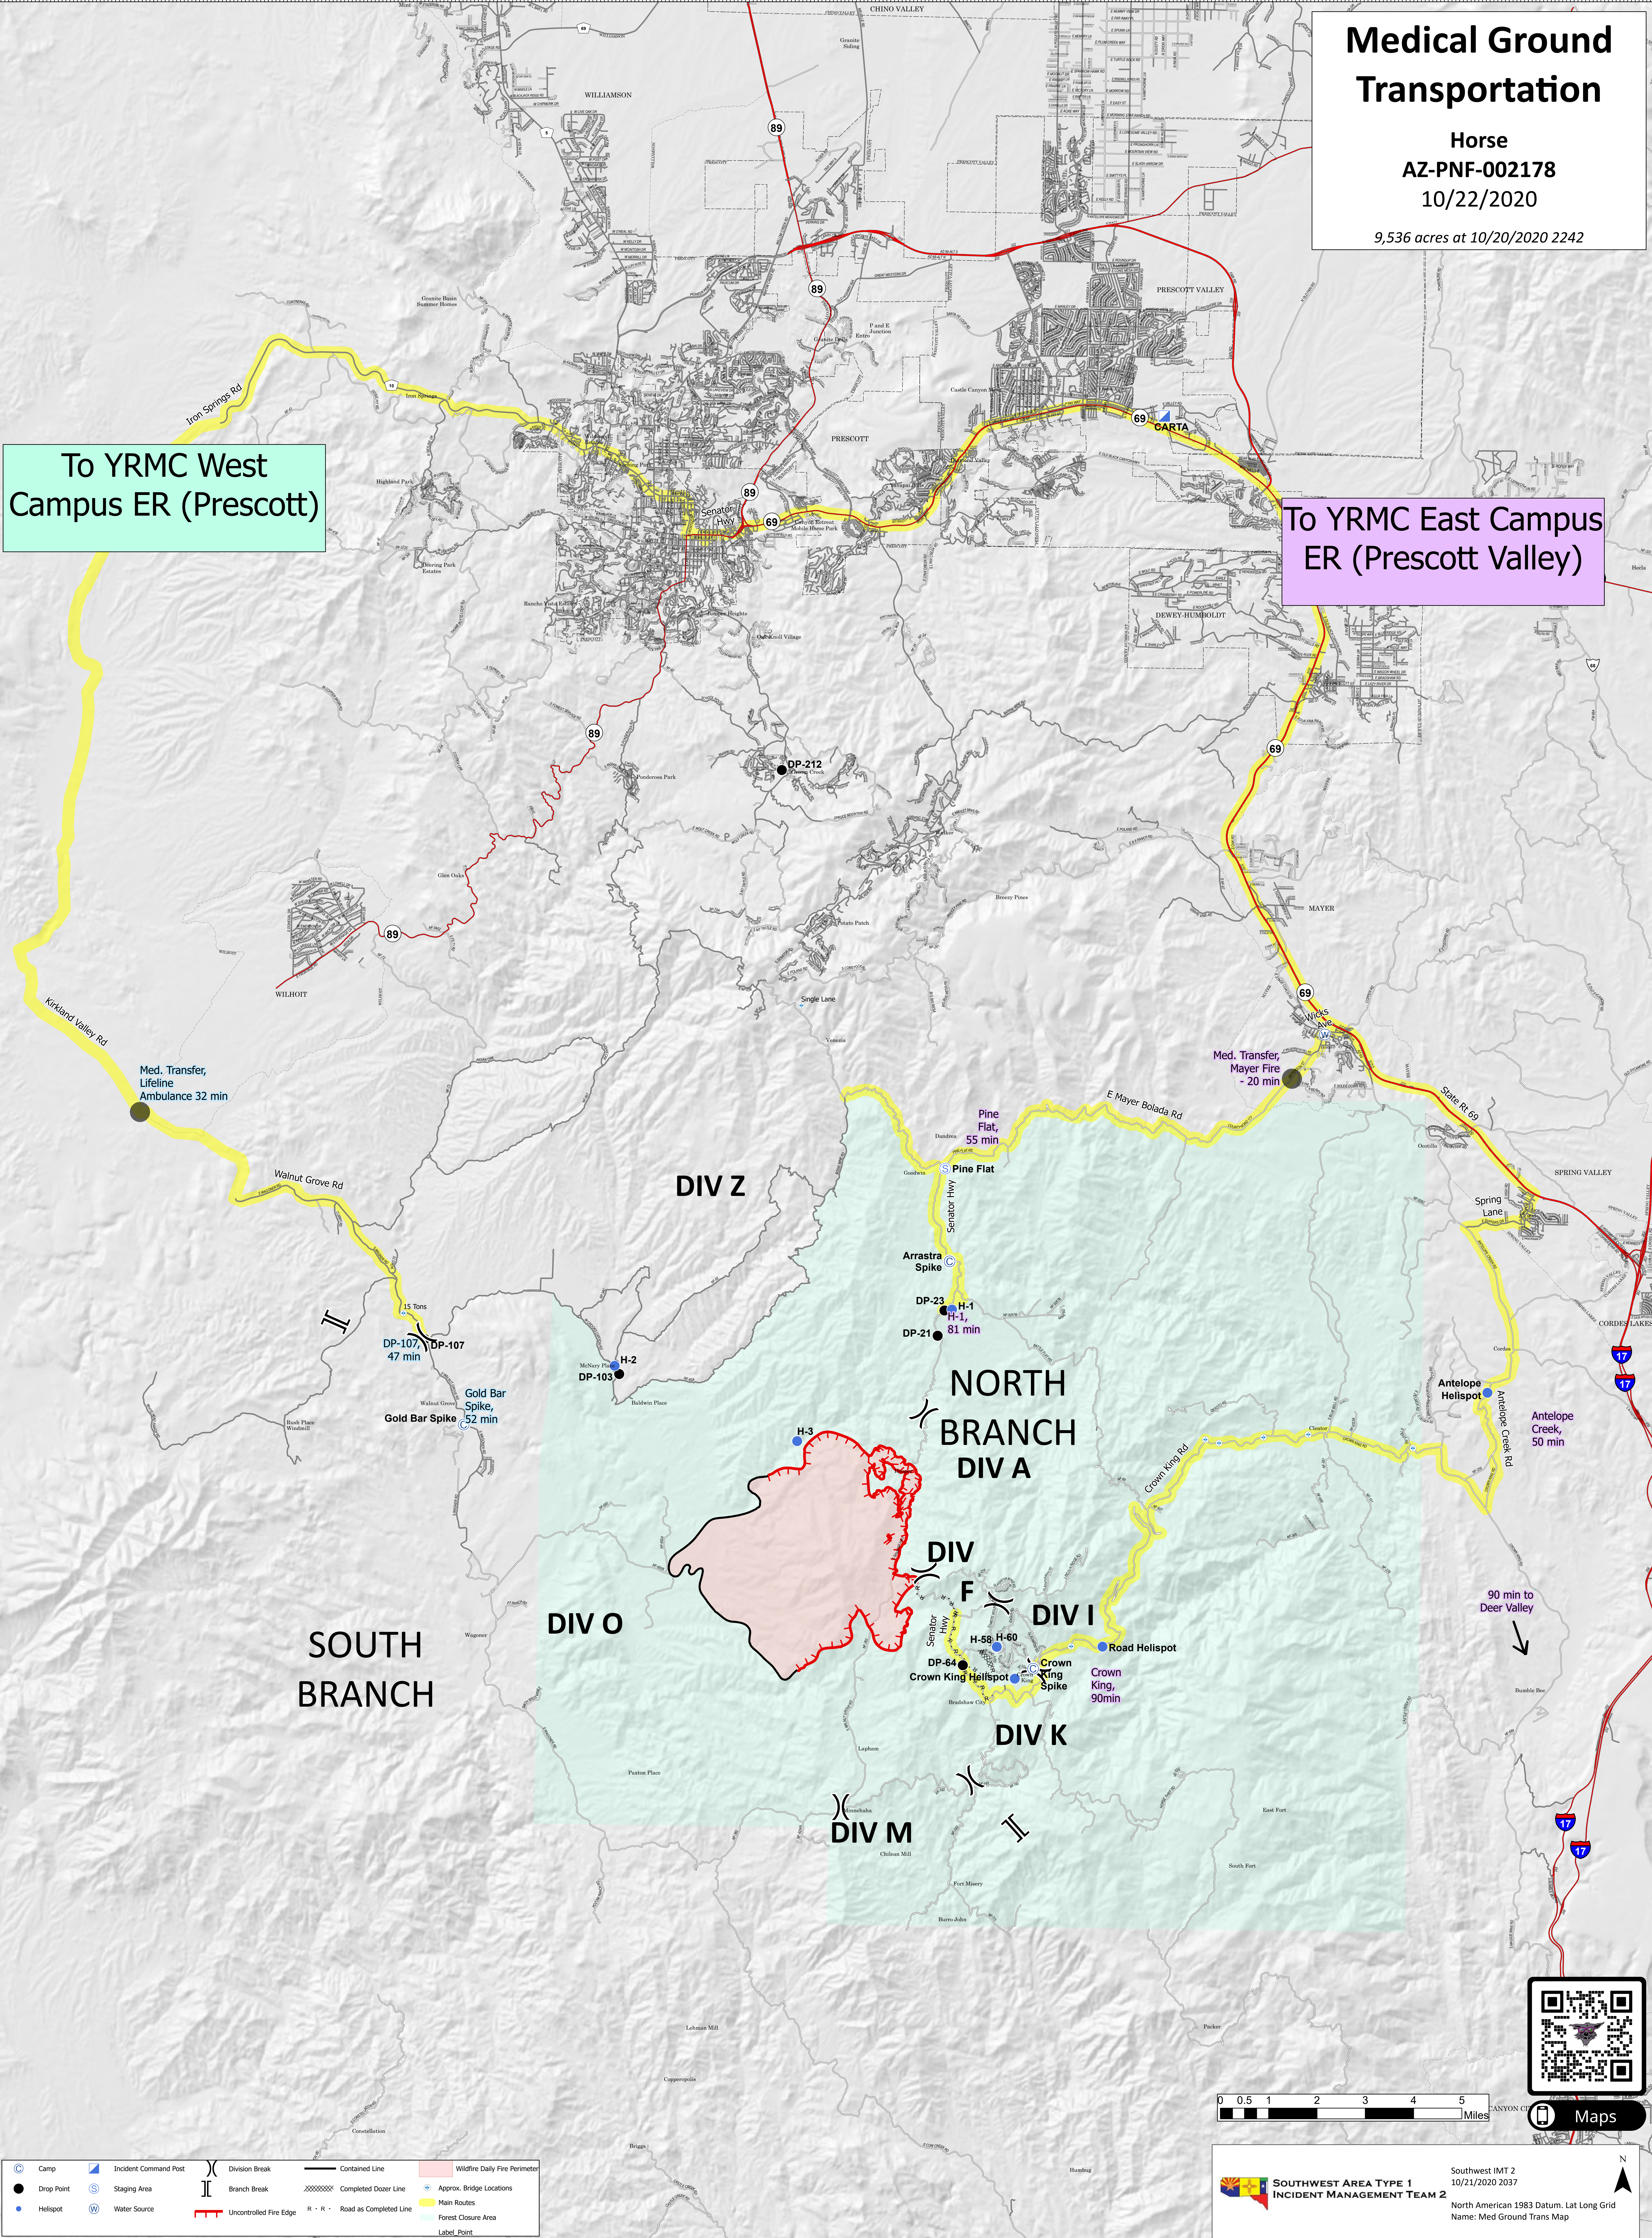

Medical Ground Transportation

Horse
AZ-PNF-002178
10/22/2020

9,536 acres at 10/20/2020 2242

To YRMC West
Campus ER (Prescott)

To YRMC East Campus
ER (Prescott Valley)

Southwest IMT 2
10/21/2020 2037
North American 1983 Datum. Lat Long Grid
Name: Med Ground Trans Map