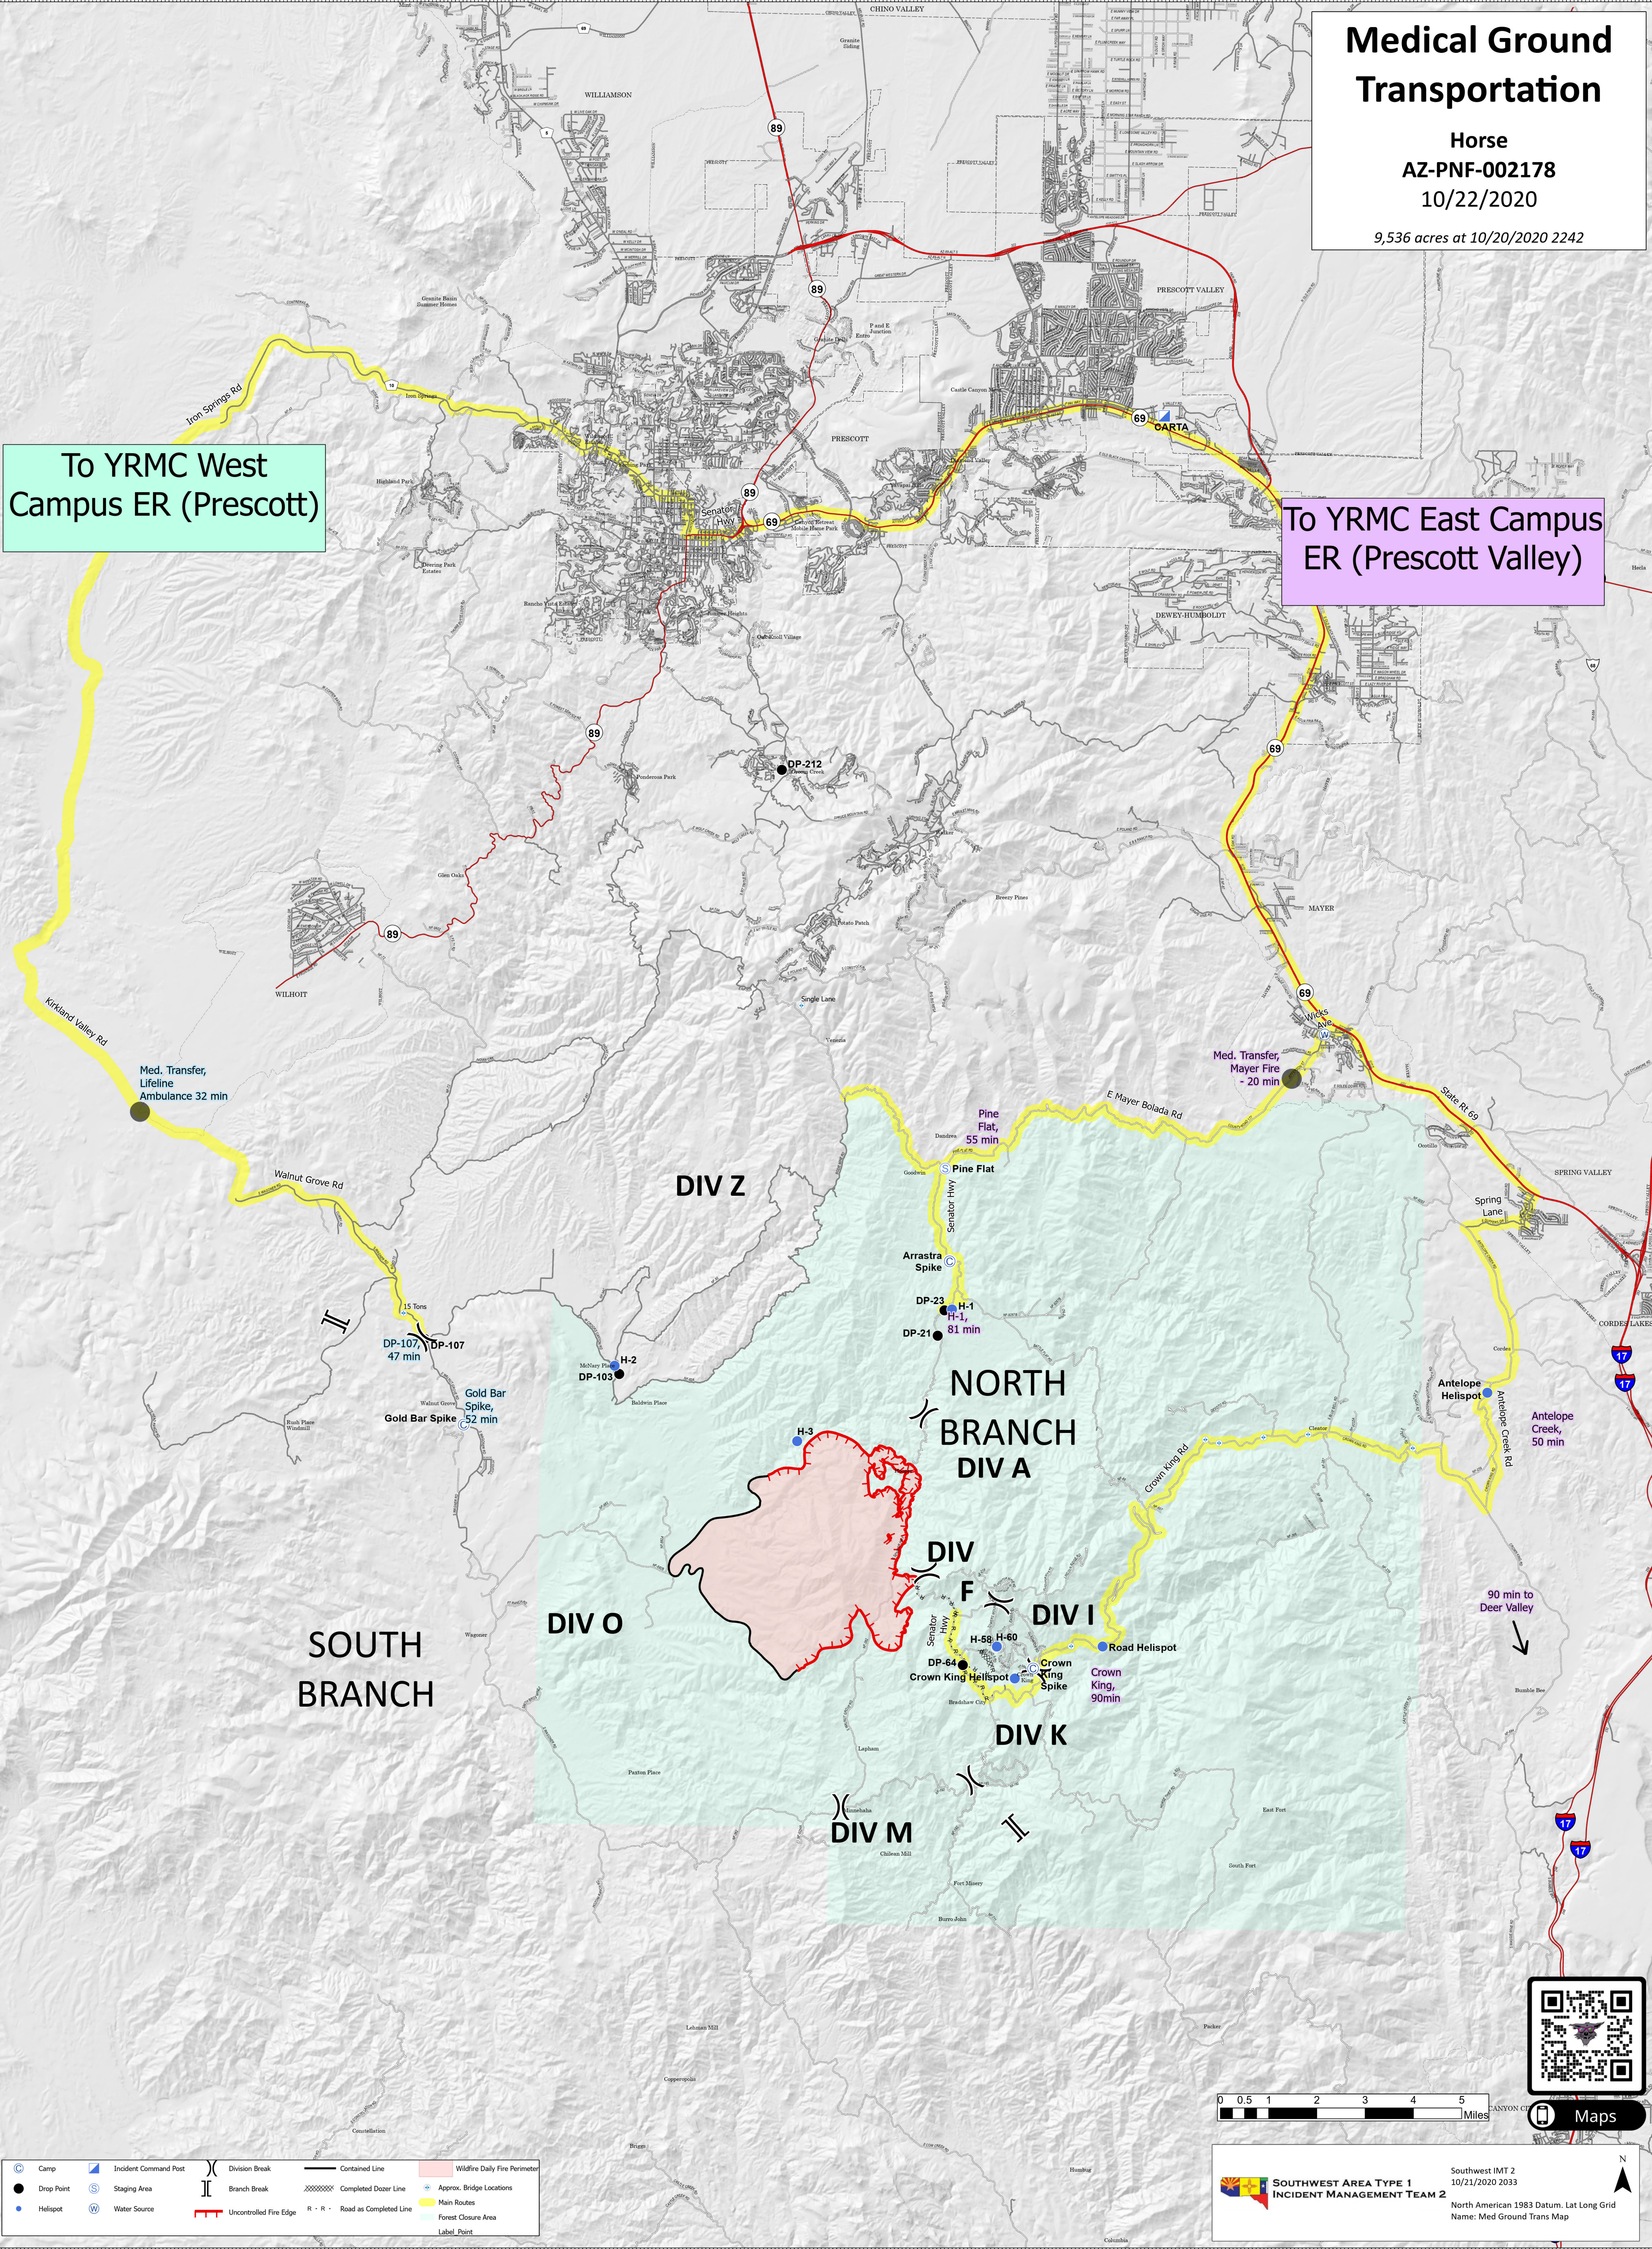

Medical Ground Transportation

Horse
AZ-PNF-002178
10/22/2020

9,536 acres at 10/20/2020 2242

To YRMC West Campus ER (Prescott)

To YRMC East Campus ER (Prescott Valley)

Southwest IMT 2
10/21/2020 2033
North American 1983 Datum, Lat Long Grid
Name: Med Ground Trans Map