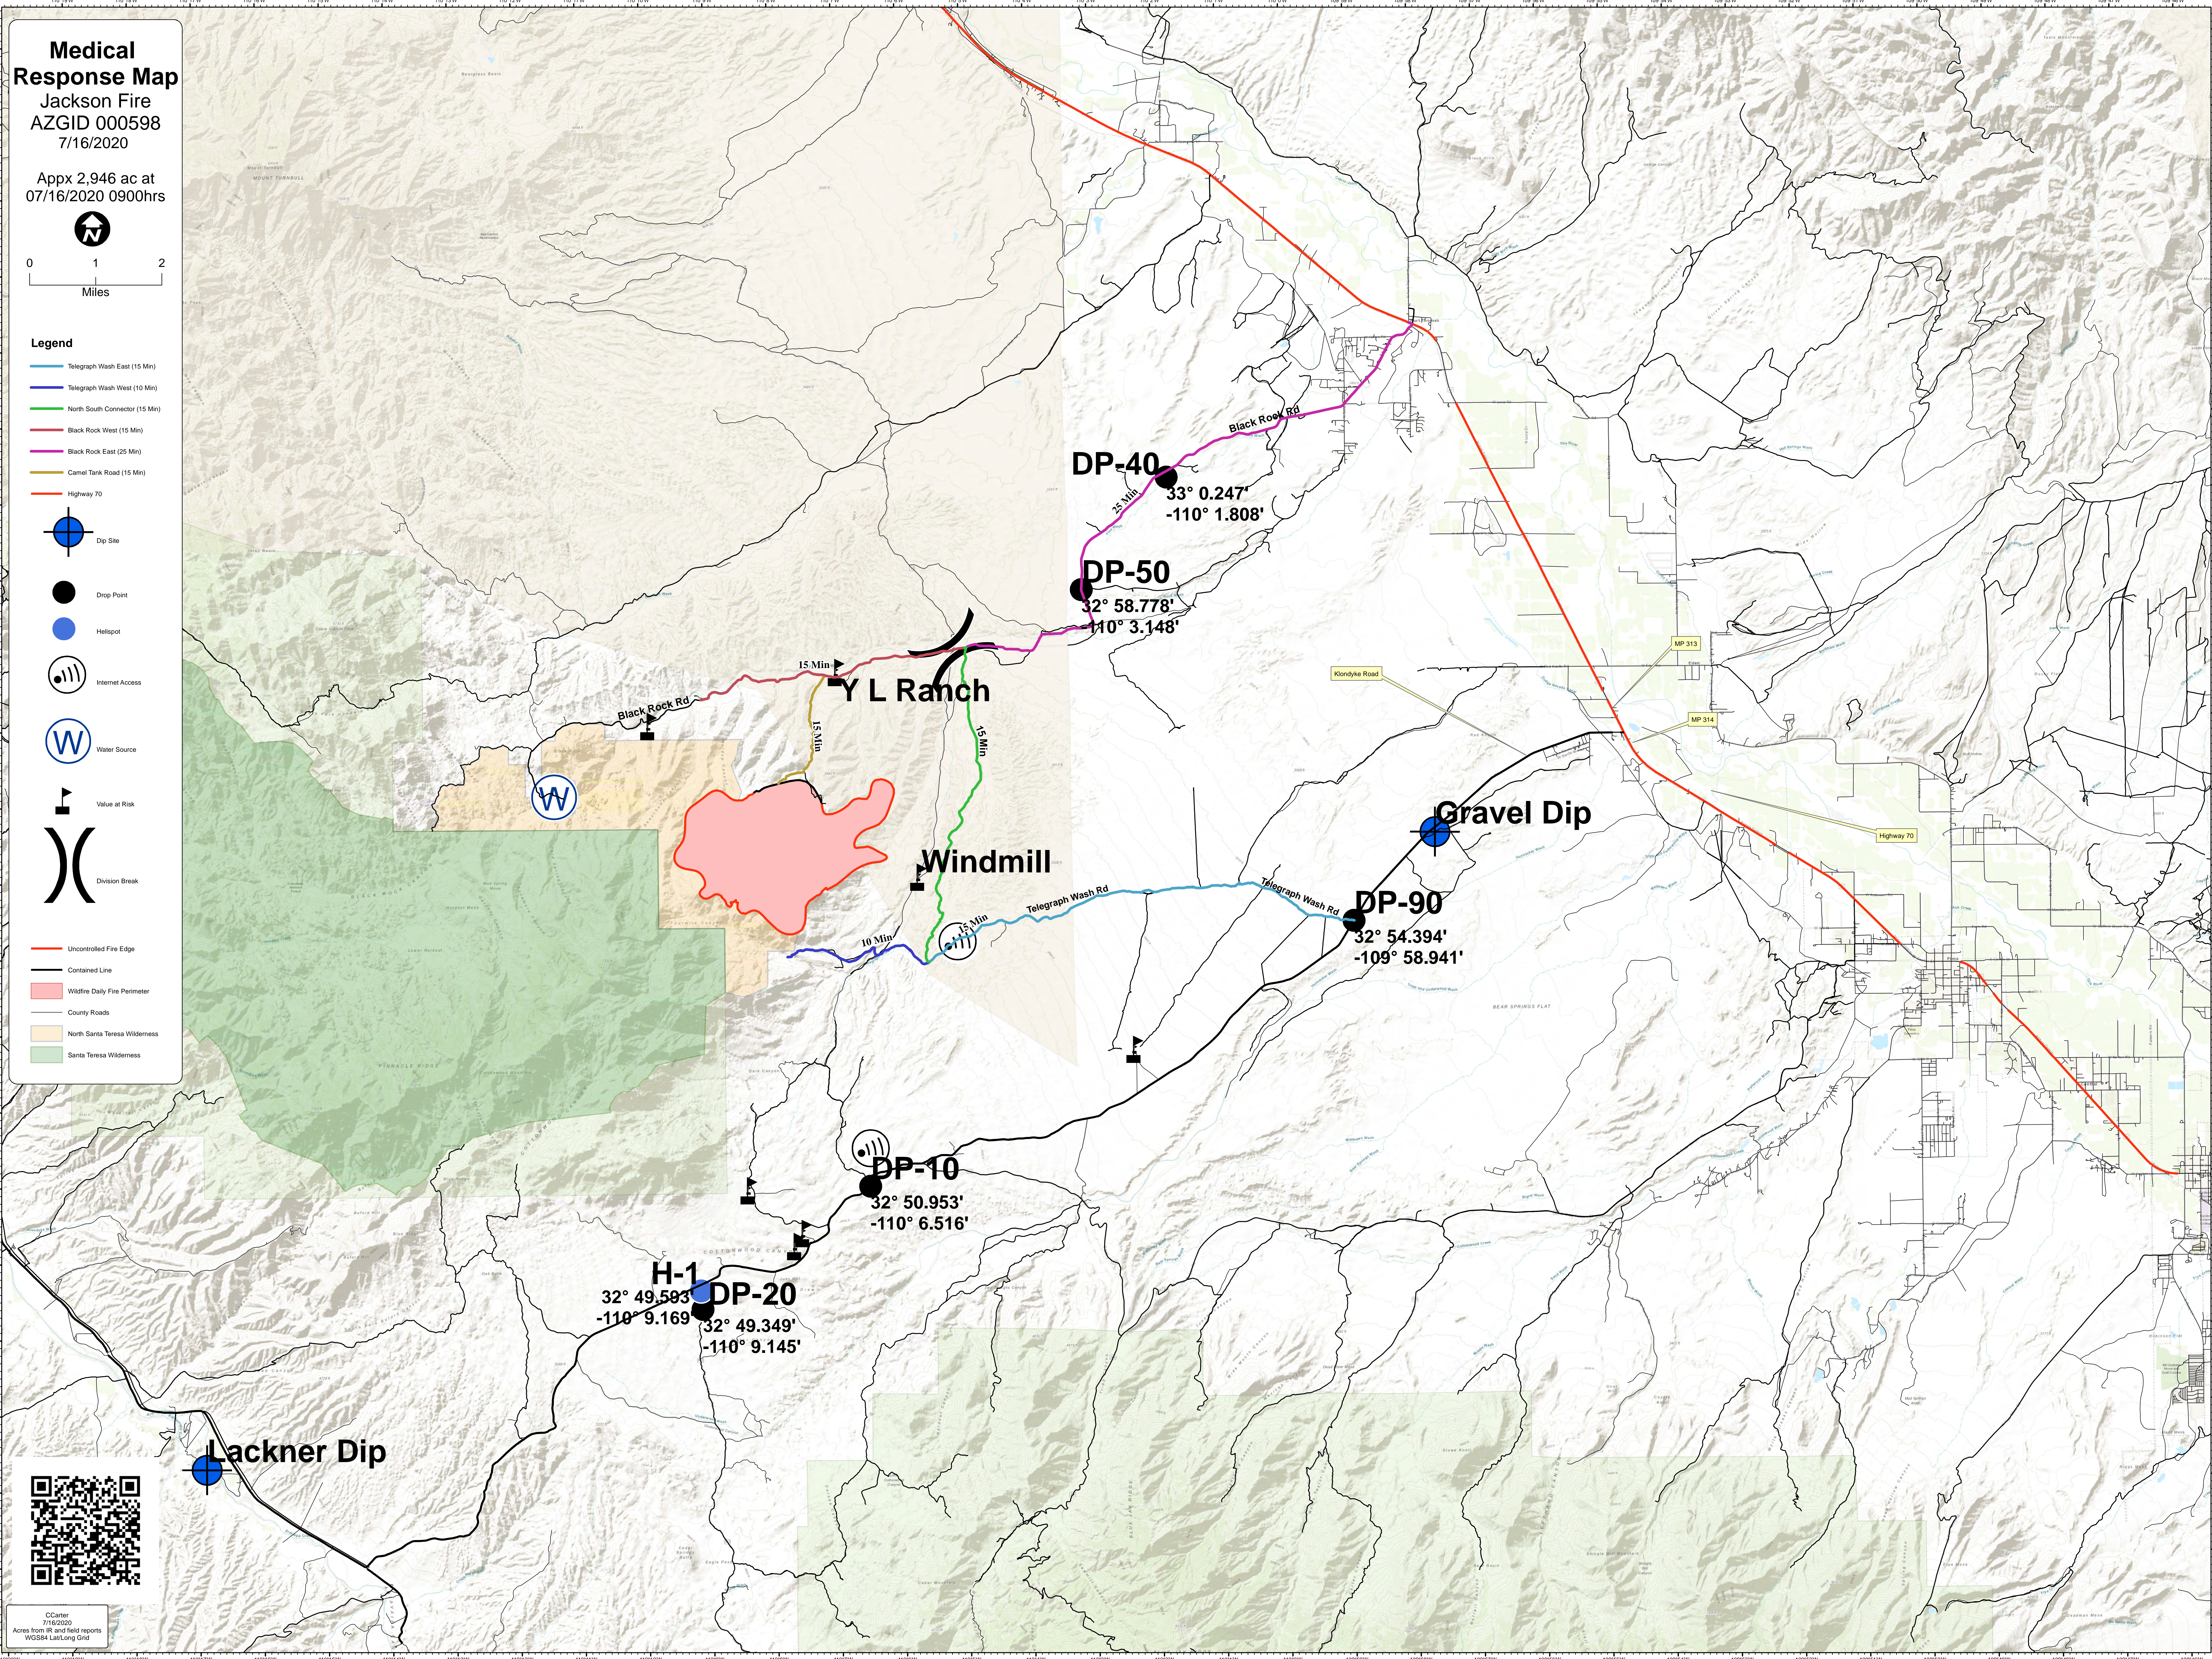

# Medical Response Map

Jackson Fire  
AZGID 000598  
7/16/2020

Appx 2,946 ac at  
07/16/2020 0900hrs

### Legend

- Telegraph Wash East (15 Min)
- Telegraph Wash West (10 Min)
- North South Connector (15 Min)
- Black Rock West (15 Min)
- Black Rock East (25 Min)
- Camel Tank Road (15 Min)
- Highway 70
- Dip Site
- Drop Point
- Hellspot
- Internet Access
- Water Source
- Value at Risk
- Division Break
- Uncontrolled Fire Edge
- Contained Line
- Wildfire Daily Fire Perimeter
- County Roads
- North Santa Teresa Wilderness
- Santa Teresa Wilderness

**DP-40**  
33° 0.247'  
-110° 1.808'

**DP-50**  
32° 58.778'  
-110° 3.148'

**DP-90**  
32° 54.394'  
-109° 58.941'

**DP-10**  
32° 50.953'  
-110° 6.516'

**H-1**  
32° 49.593'  
-110° 9.169'

**DP-20**  
32° 49.349'  
-110° 9.145'