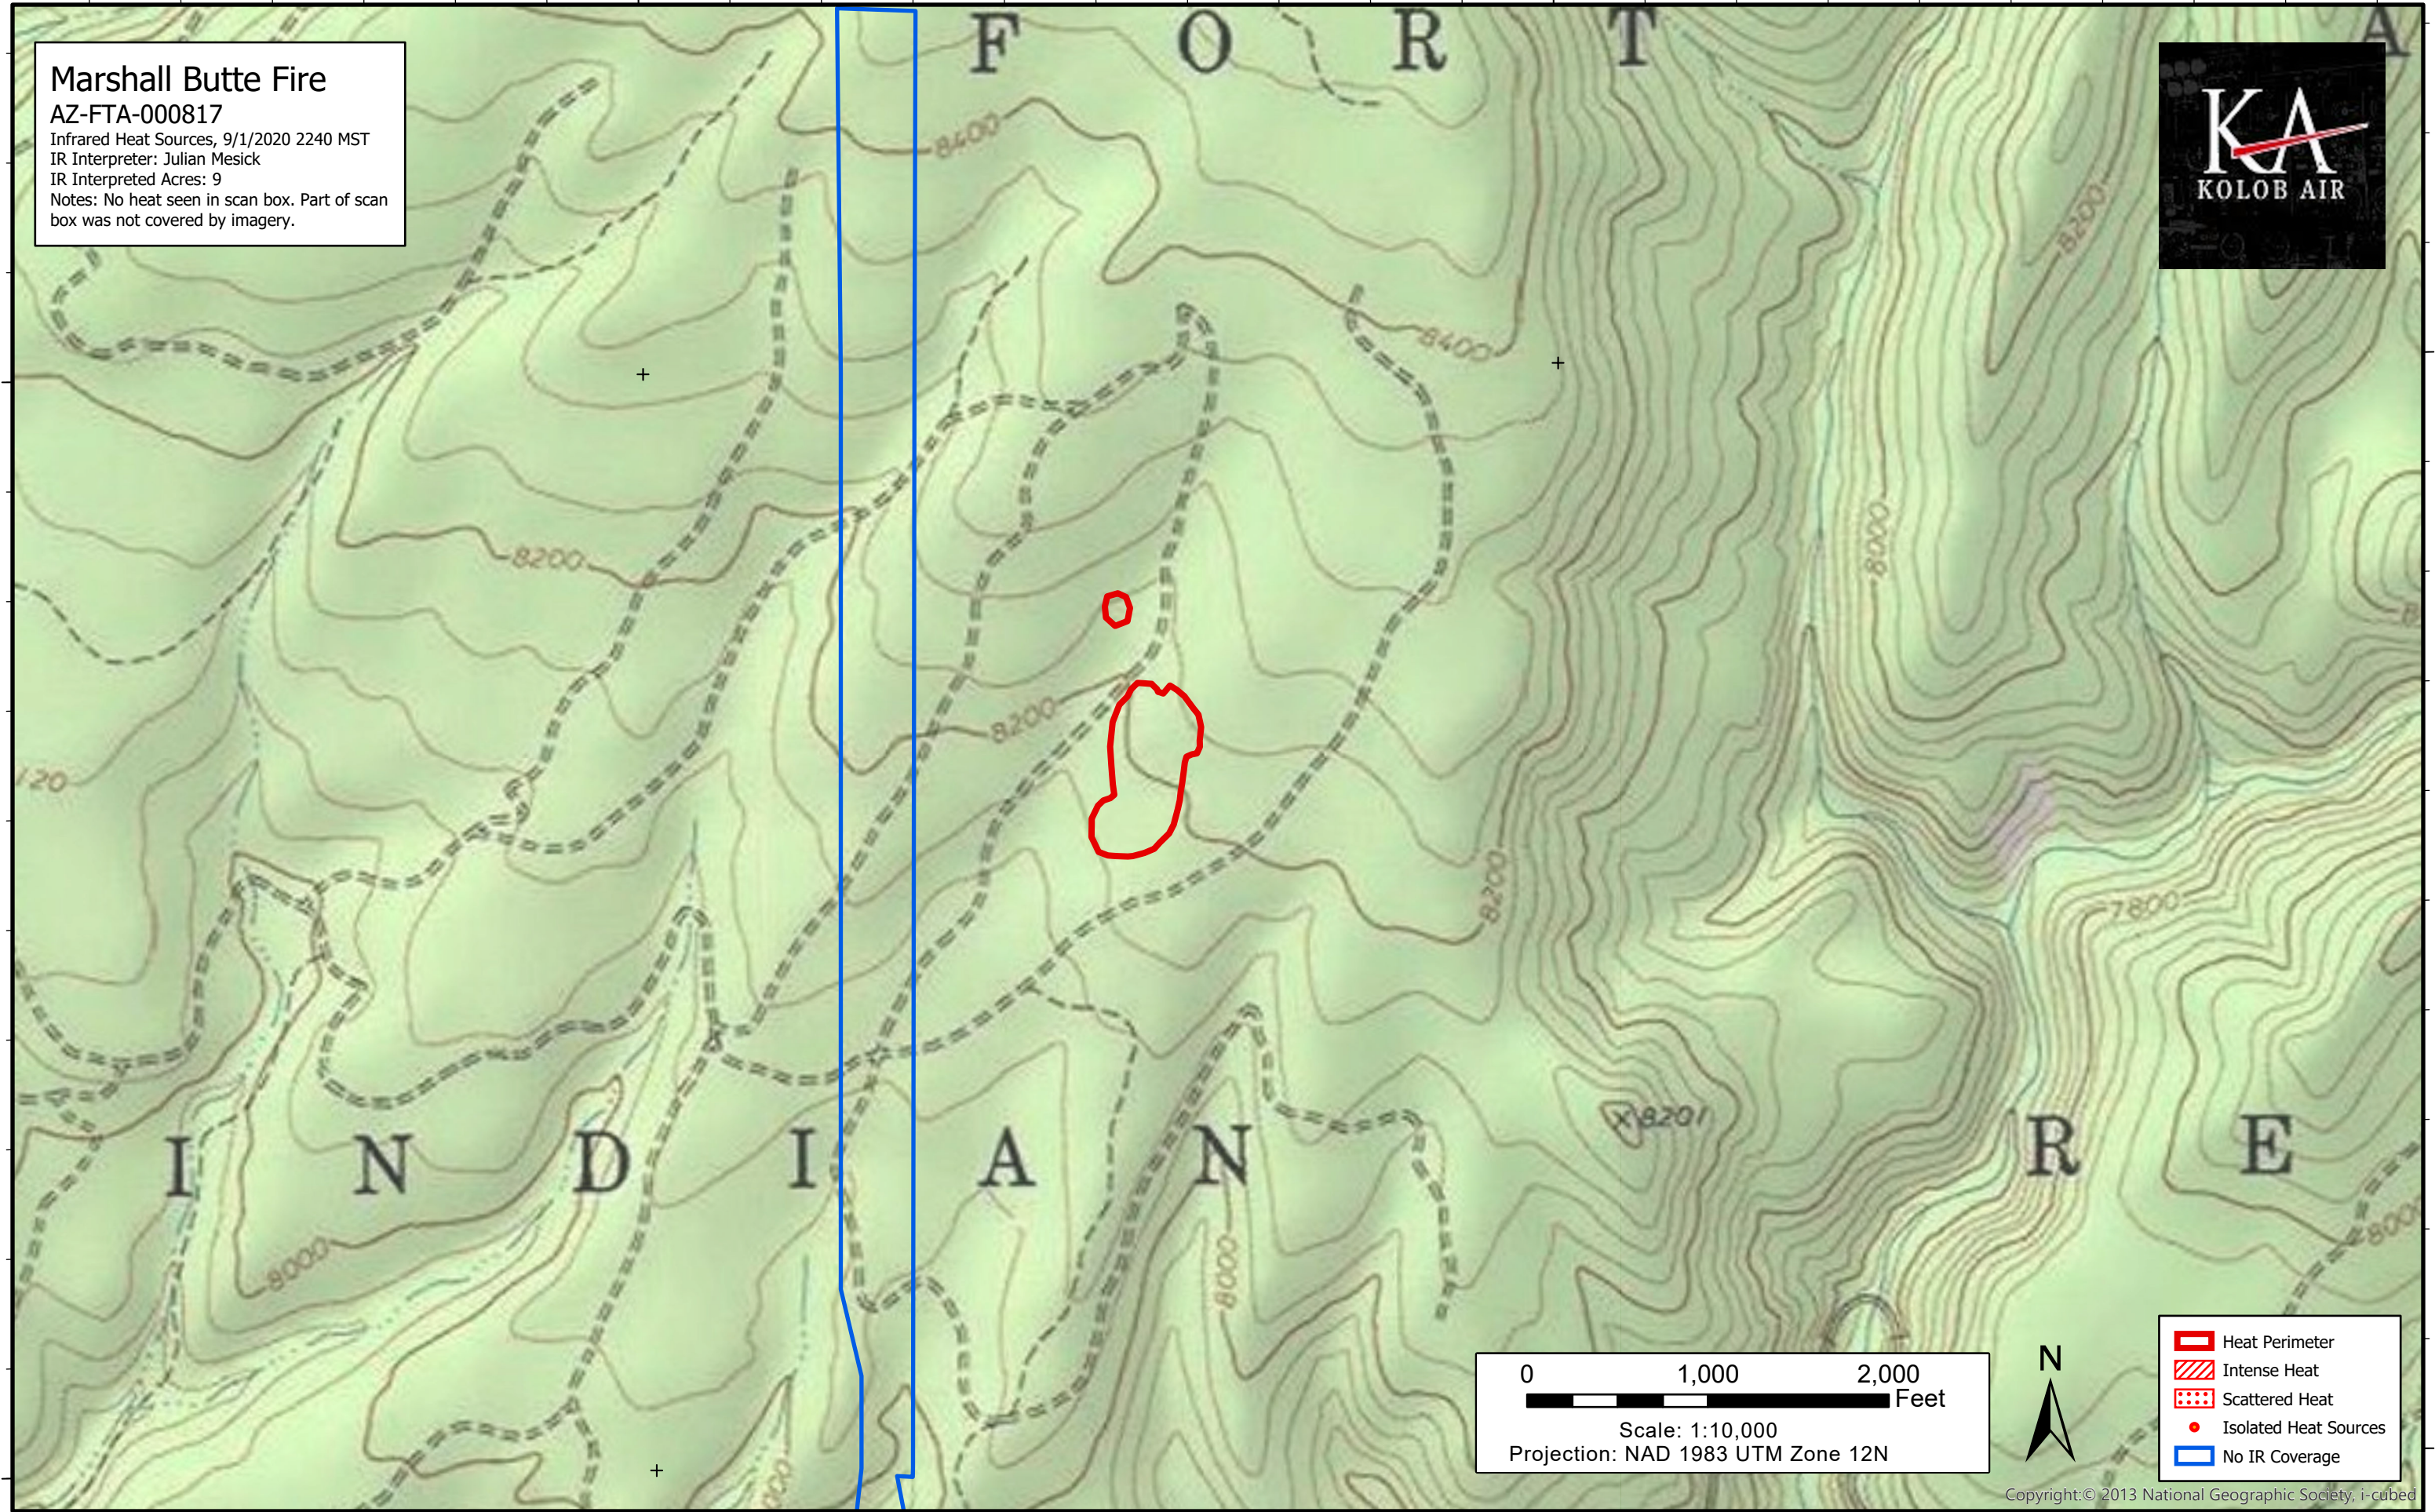

109°43'W

109°42'W

Marshall Butte Fire

AZ-FTA-000817

Infrared Heat Sources, 9/1/2020 2240 MST

IR Interpreter: Julian Mesick

IR Interpreted Acres: 9

Notes: No heat seen in scan box. Part of scan box was not covered by imagery.

33°49'N

33°49'N

33°48'N

33°48'N

-  Heat Perimeter
-  Intense Heat
-  Scattered Heat
-  Isolated Heat Sources
-  No IR Coverage