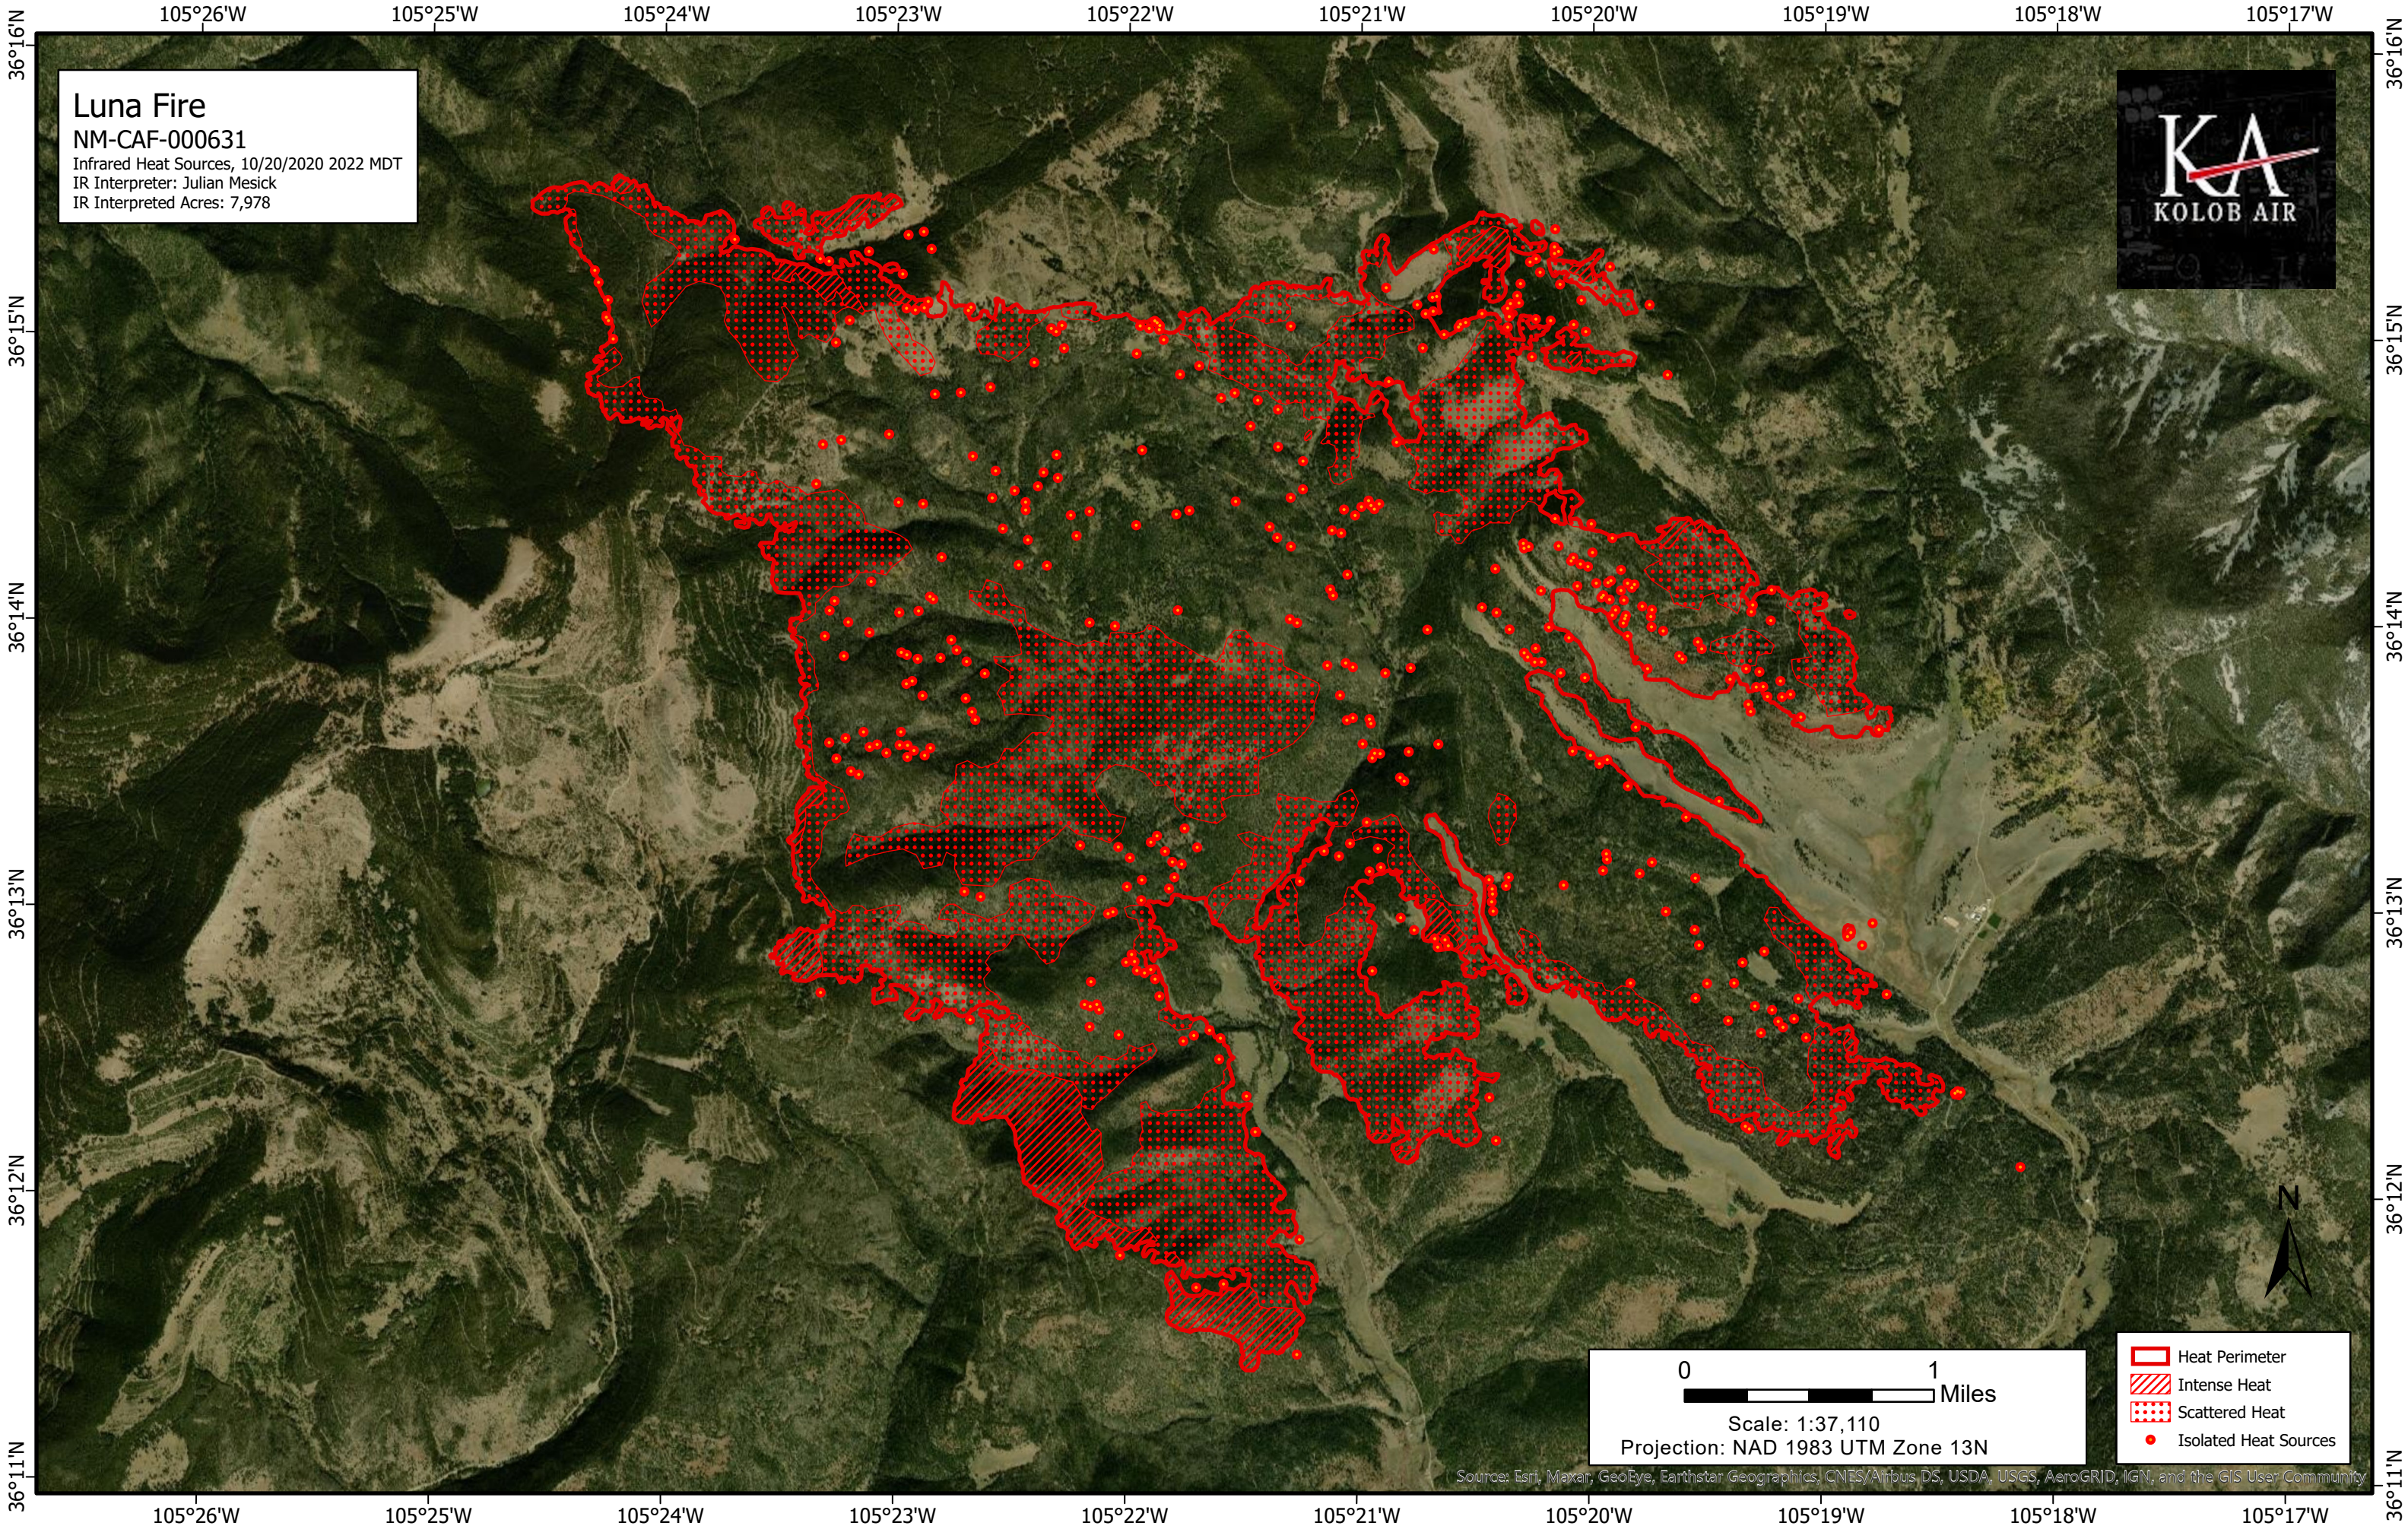

Luna Fire
NM-CAF-000631
Infrared Heat Sources, 10/20/2020 2022 MDT
IR Interpreter: Julian Mesick
IR Interpreted Acres: 7,978

- Heat Perimeter
- Intense Heat
- Scattered Heat
- Isolated Heat Sources

Source: Esri, Maxar, GeoEye, Earthstar Geographics, CNES/Airbus DS, USDA, USGS, AeroGRID, IGN, and the GIS User Community