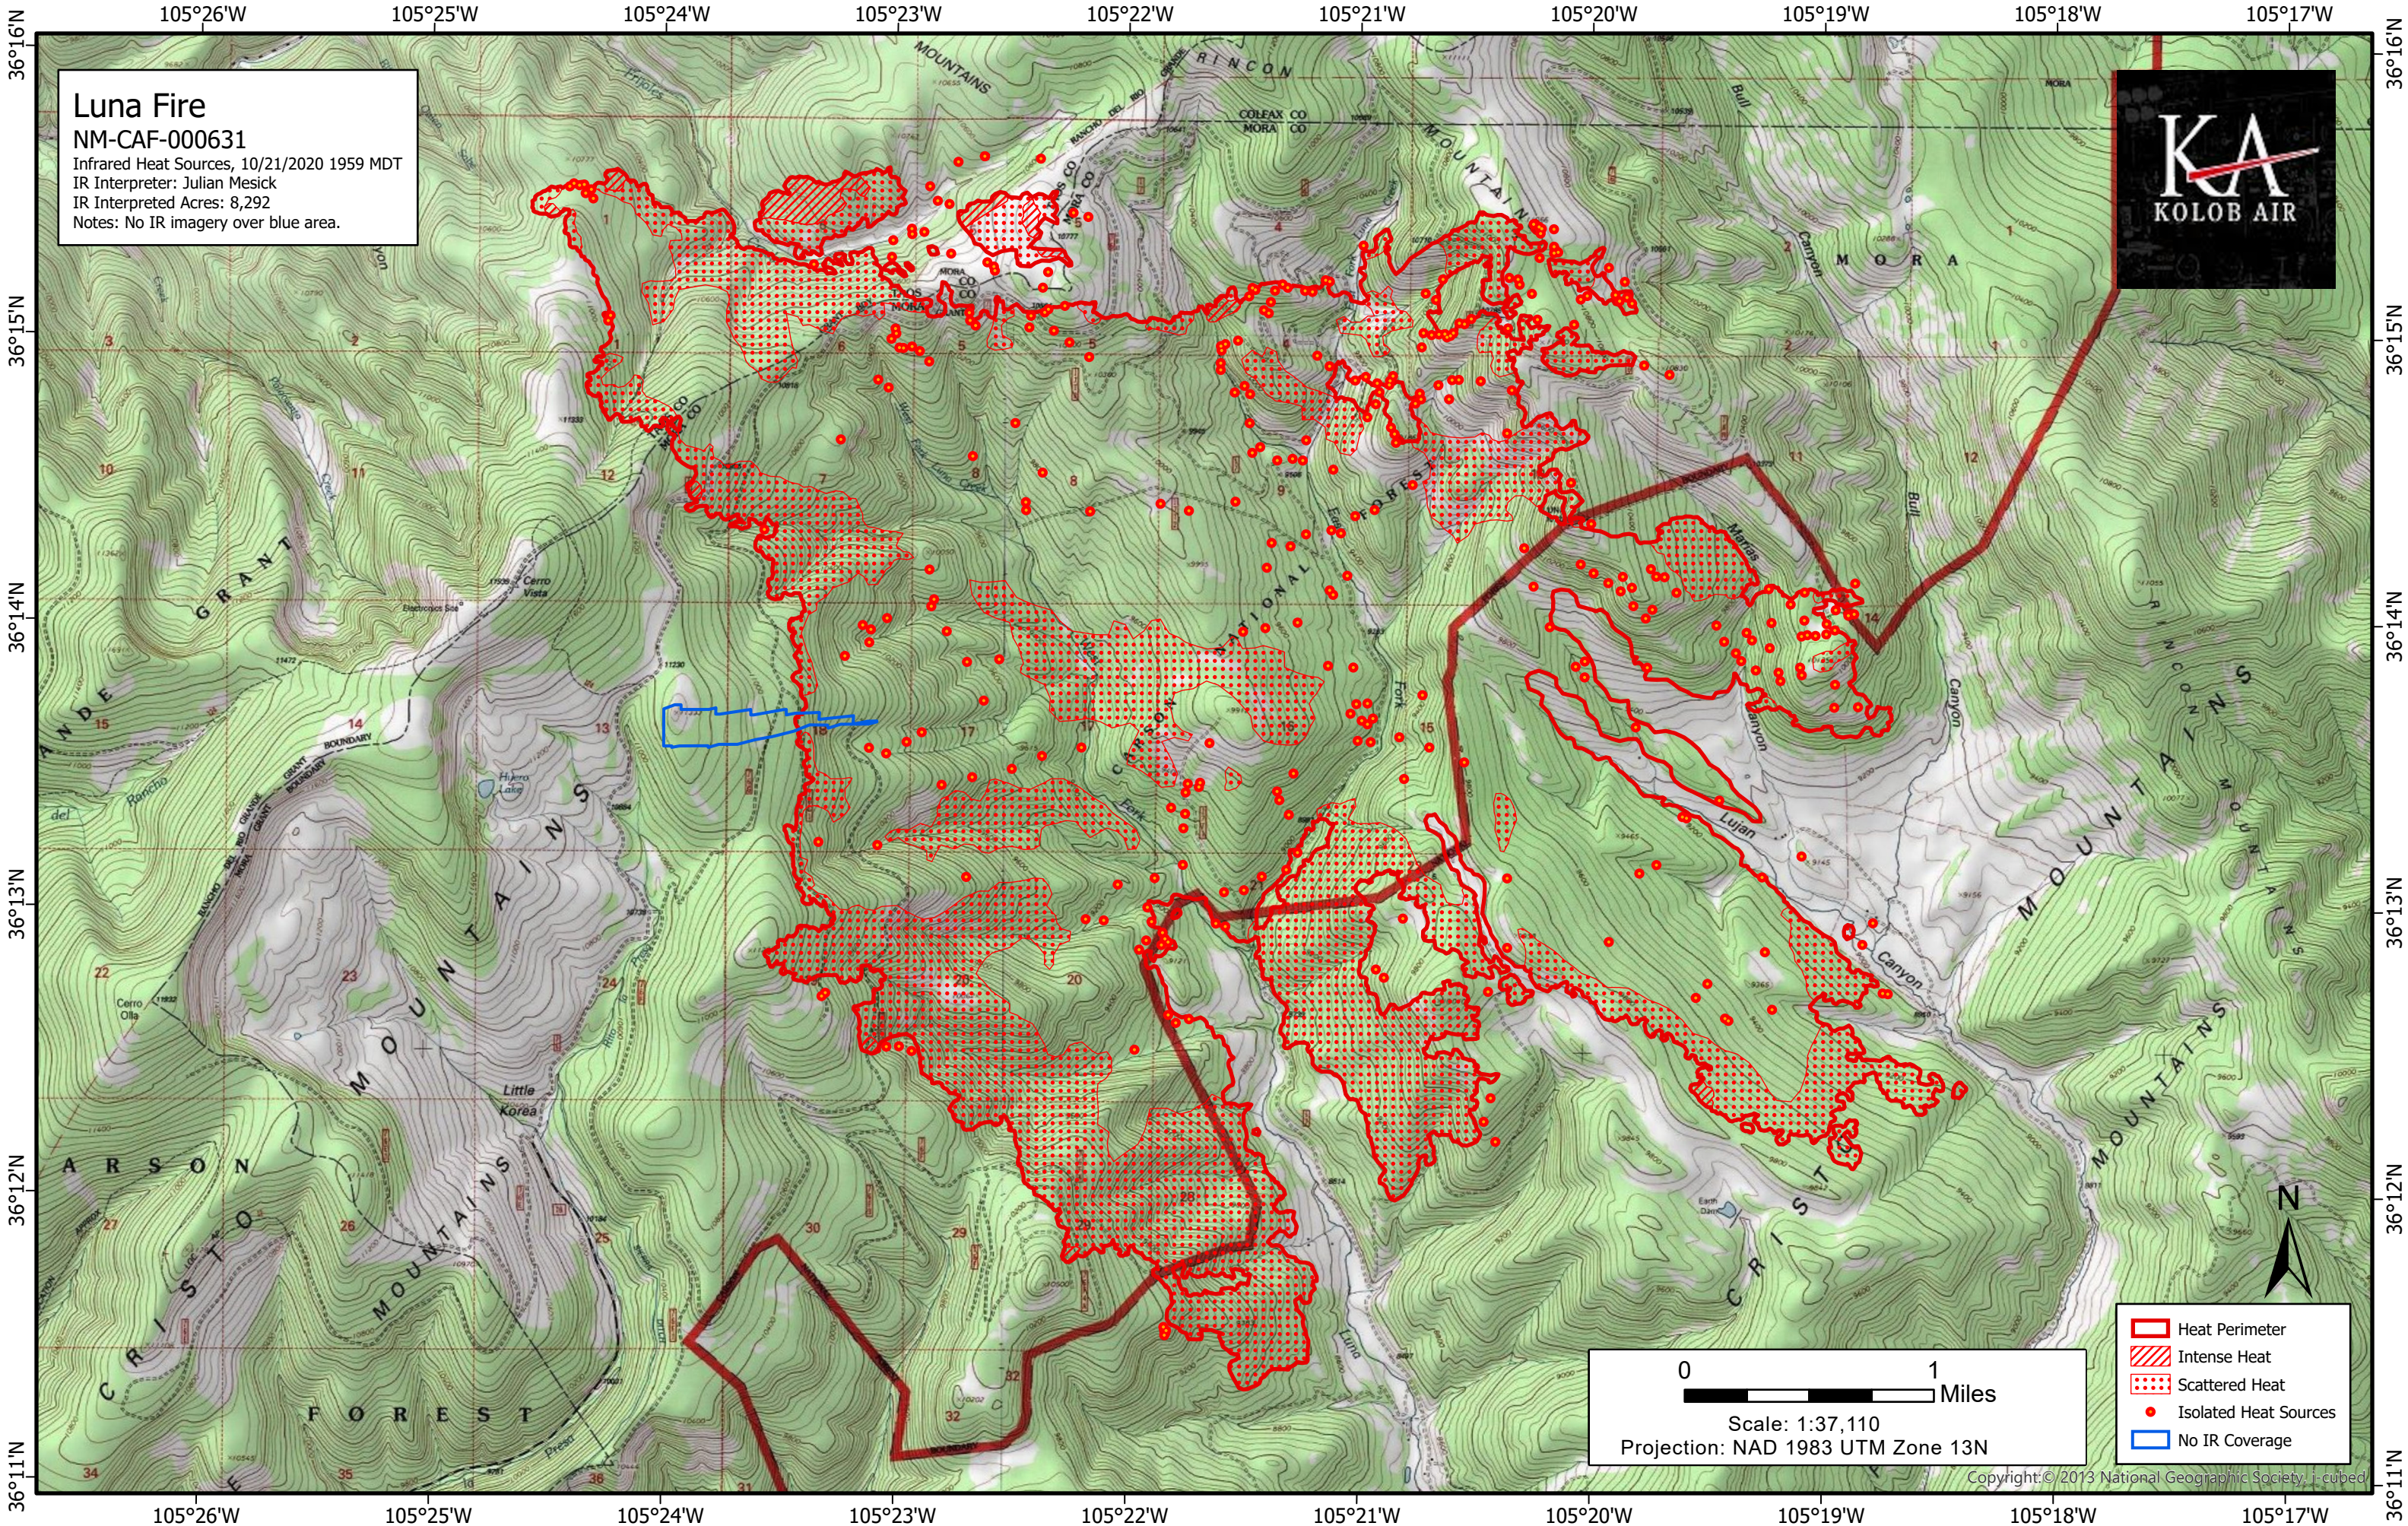

Luna Fire
NM-CAF-000631
Infrared Heat Sources, 10/21/2020 1959 MDT
IR Interpreter: Julian Mesick
IR Interpreted Acres: 8,292
Notes: No IR imagery over blue area.

- Heat Perimeter
- Intense Heat
- Scattered Heat
- Isolated Heat Sources
- No IR Coverage

0 1 Miles
Scale: 1:37,110
Projection: NAD 1983 UTM Zone 13N