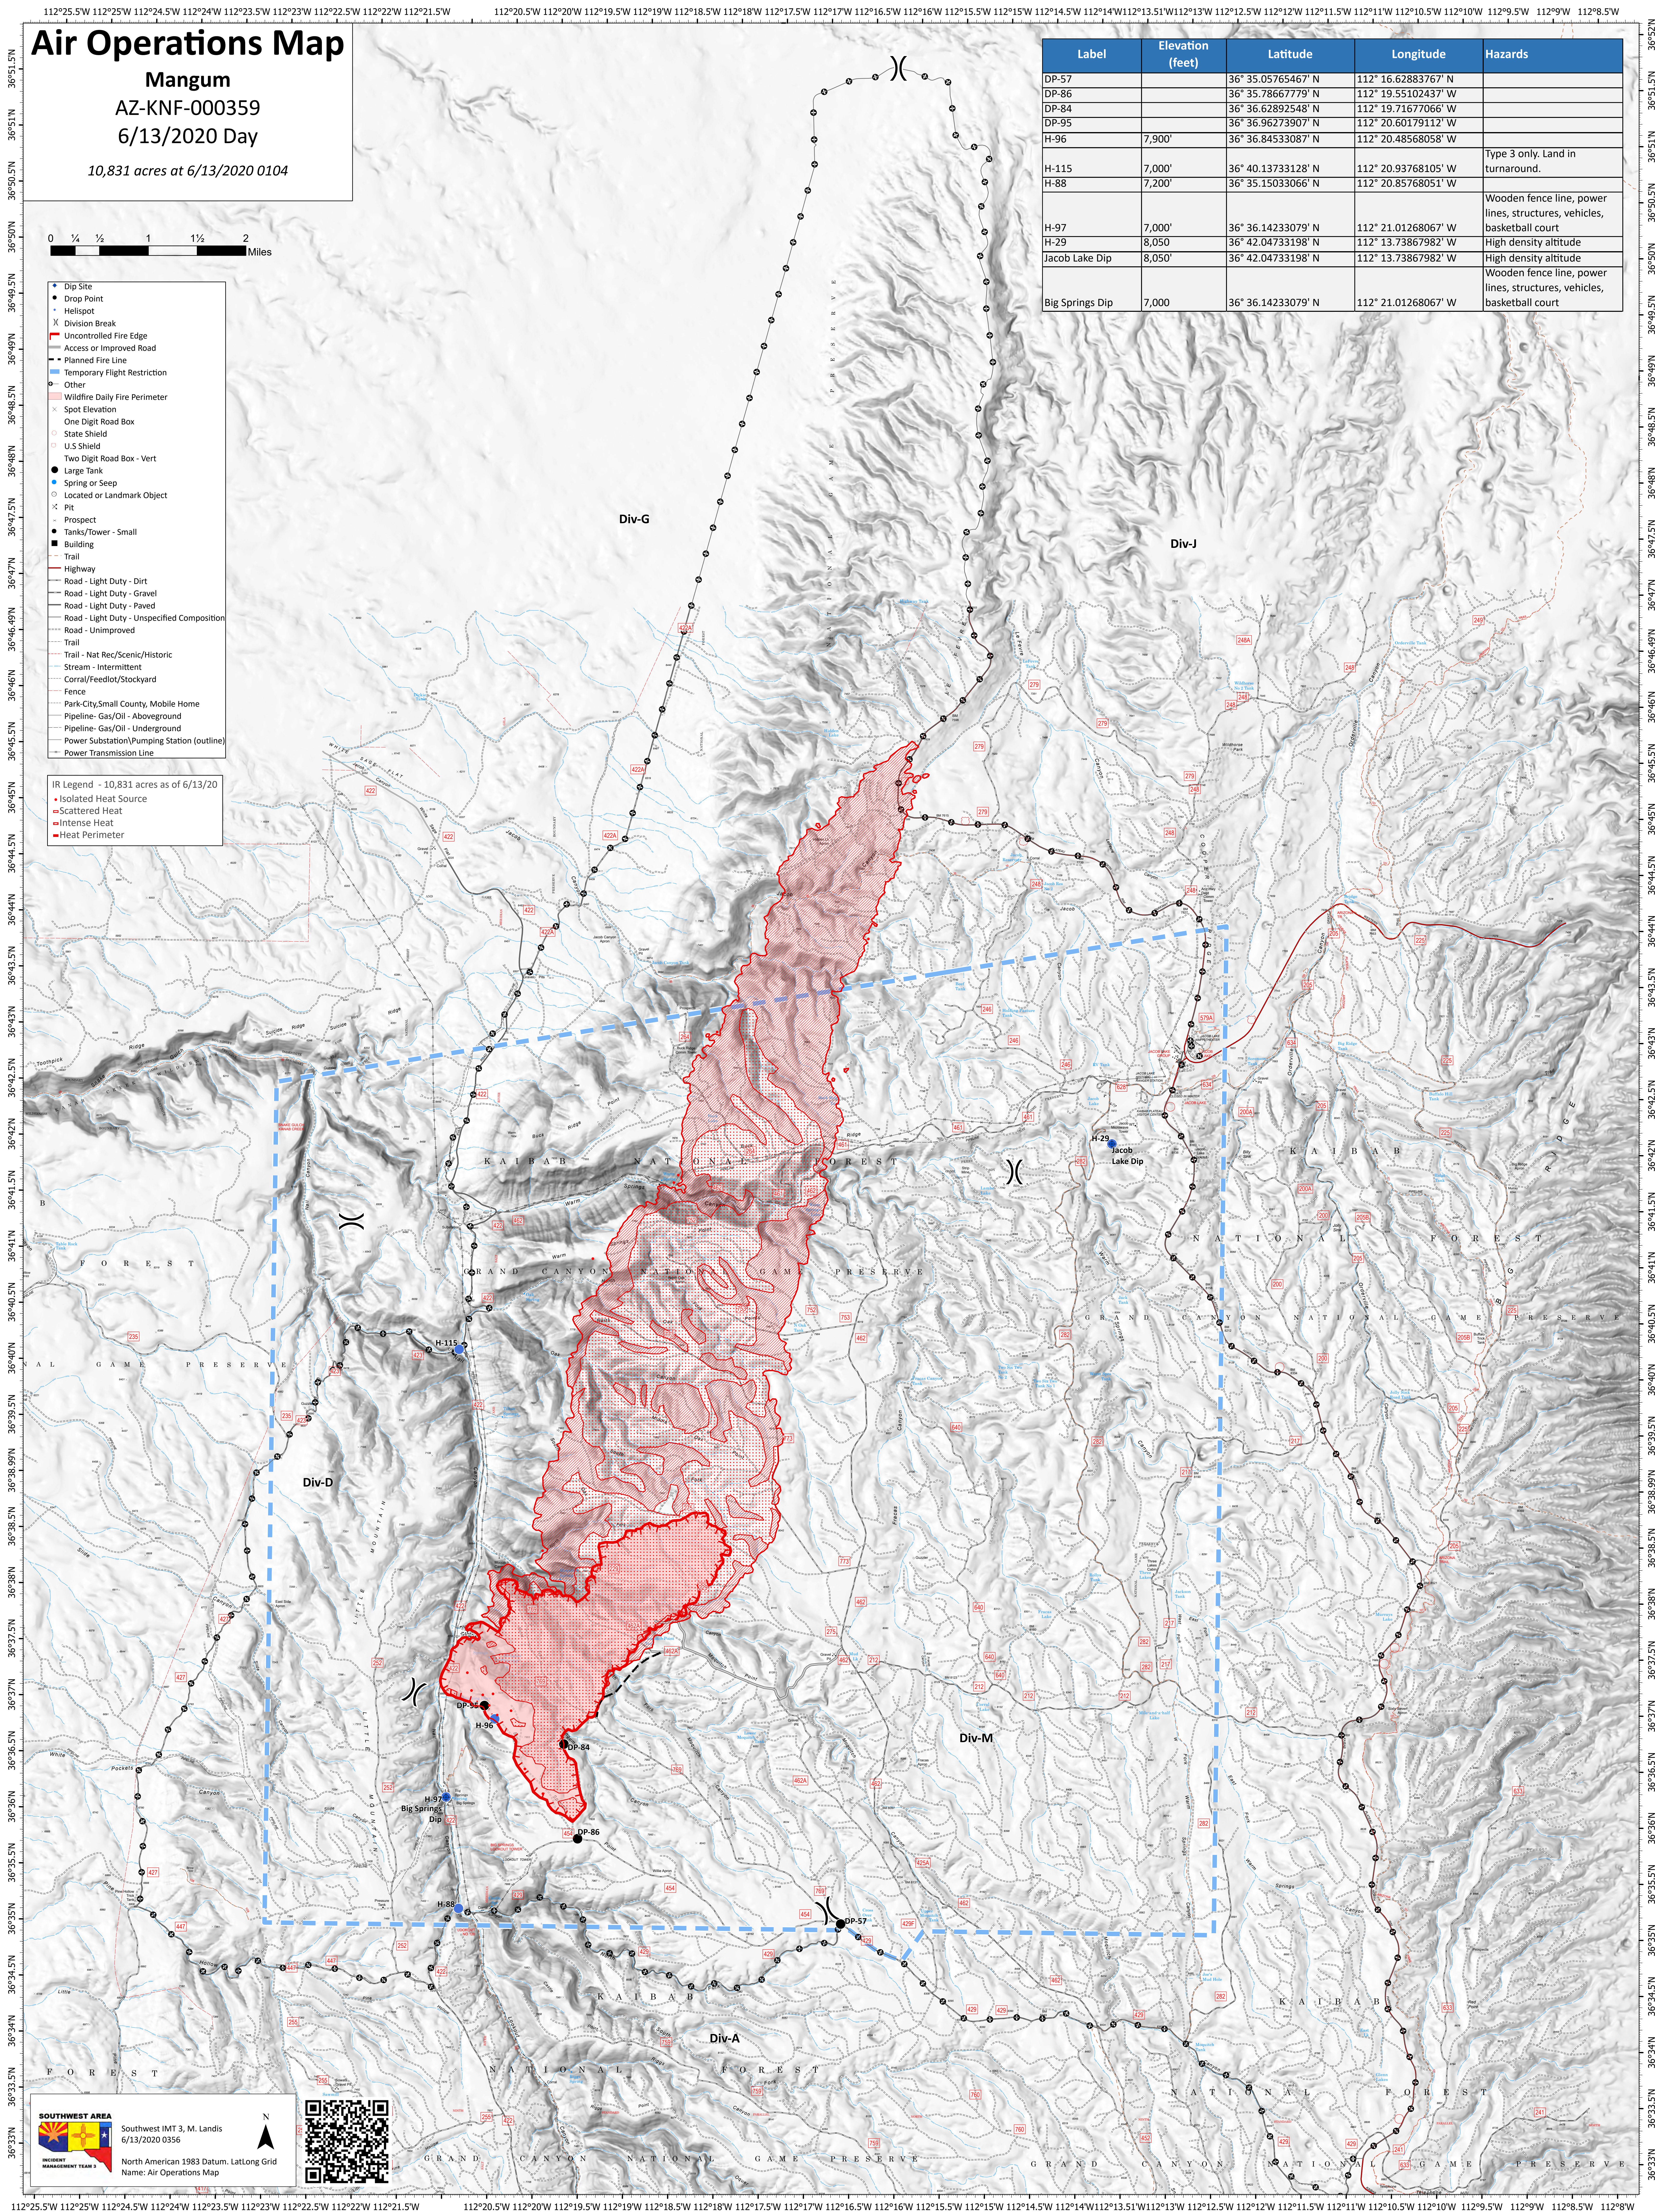

Air Operations Map

Mangum
 AZ-KNF-000359
 6/13/2020 Day
 10,831 acres at 6/13/2020 0104

- Dip Site
- Drop Point
- Helispot
- X Division Break
- Uncontrolled Fire Edge
- Access or Improved Road
- Planned Fire Line
- Temporary Flight Restriction
- Other
- Wildfire Daily Fire Perimeter
- Spot Elevation
- One Digit Road Box
- State Shield
- U.S Shield
- Two Digit Road Box - Vert
- Large Tank
- Spring or Seep
- Located or Landmark Object
- Pit
- Prospect
- Tanks/Tower - Small
- Building
- Trail
- Highway
- Road - Light Duty - Dirt
- Road - Light Duty - Gravel
- Road - Light Duty - Paved
- Road - Light Duty - Unspecified Composition
- Road - Unimproved
- Trail
- Trail - Nat Rec/Scenic/Historic
- Stream - Intermittent
- Corral/Feedlot/Stockyard
- Fence
- Park-City/Small County, Mobile Home
- Pipeline - Gas/Oil - Aboveground
- Pipeline - Gas/Oil - Underground
- Power Substation/Pumping Station (outline)
- Power Transmission Line

- IR Legend - 10,831 acres as of 6/13/20
- Isolated Heat Source
 - Scattered Heat
 - Intense Heat
 - Heat Perimeter

Label	Elevation (feet)	Latitude	Longitude	Hazards
DP-57		36° 35.05765467' N	112° 16.62883767' W	
DP-86		36° 35.78667779' N	112° 19.55102437' W	
DP-84		36° 36.62892548' N	112° 19.71677066' W	
DP-95		36° 36.96273907' N	112° 20.60179112' W	
H-96	7,900'	36° 36.84533087' N	112° 20.48568058' W	
H-115	7,000'	36° 40.13733128' N	112° 20.93768105' W	Type 3 only. Land in turnaround.
H-88	7,200'	36° 35.15033066' N	112° 20.85768051' W	
H-97	7,000'	36° 36.14233079' N	112° 21.01268067' W	Wooden fence line, power lines, structures, vehicles, basketball court
H-29	8,050'	36° 42.04733198' N	112° 13.73867982' W	High density altitude
Jacob Lake Dip	8,050'	36° 42.04733198' N	112° 13.73867982' W	High density altitude
Big Springs Dip	7,000'	36° 36.14233079' N	112° 21.01268067' W	Wooden fence line, power lines, structures, vehicles, basketball court