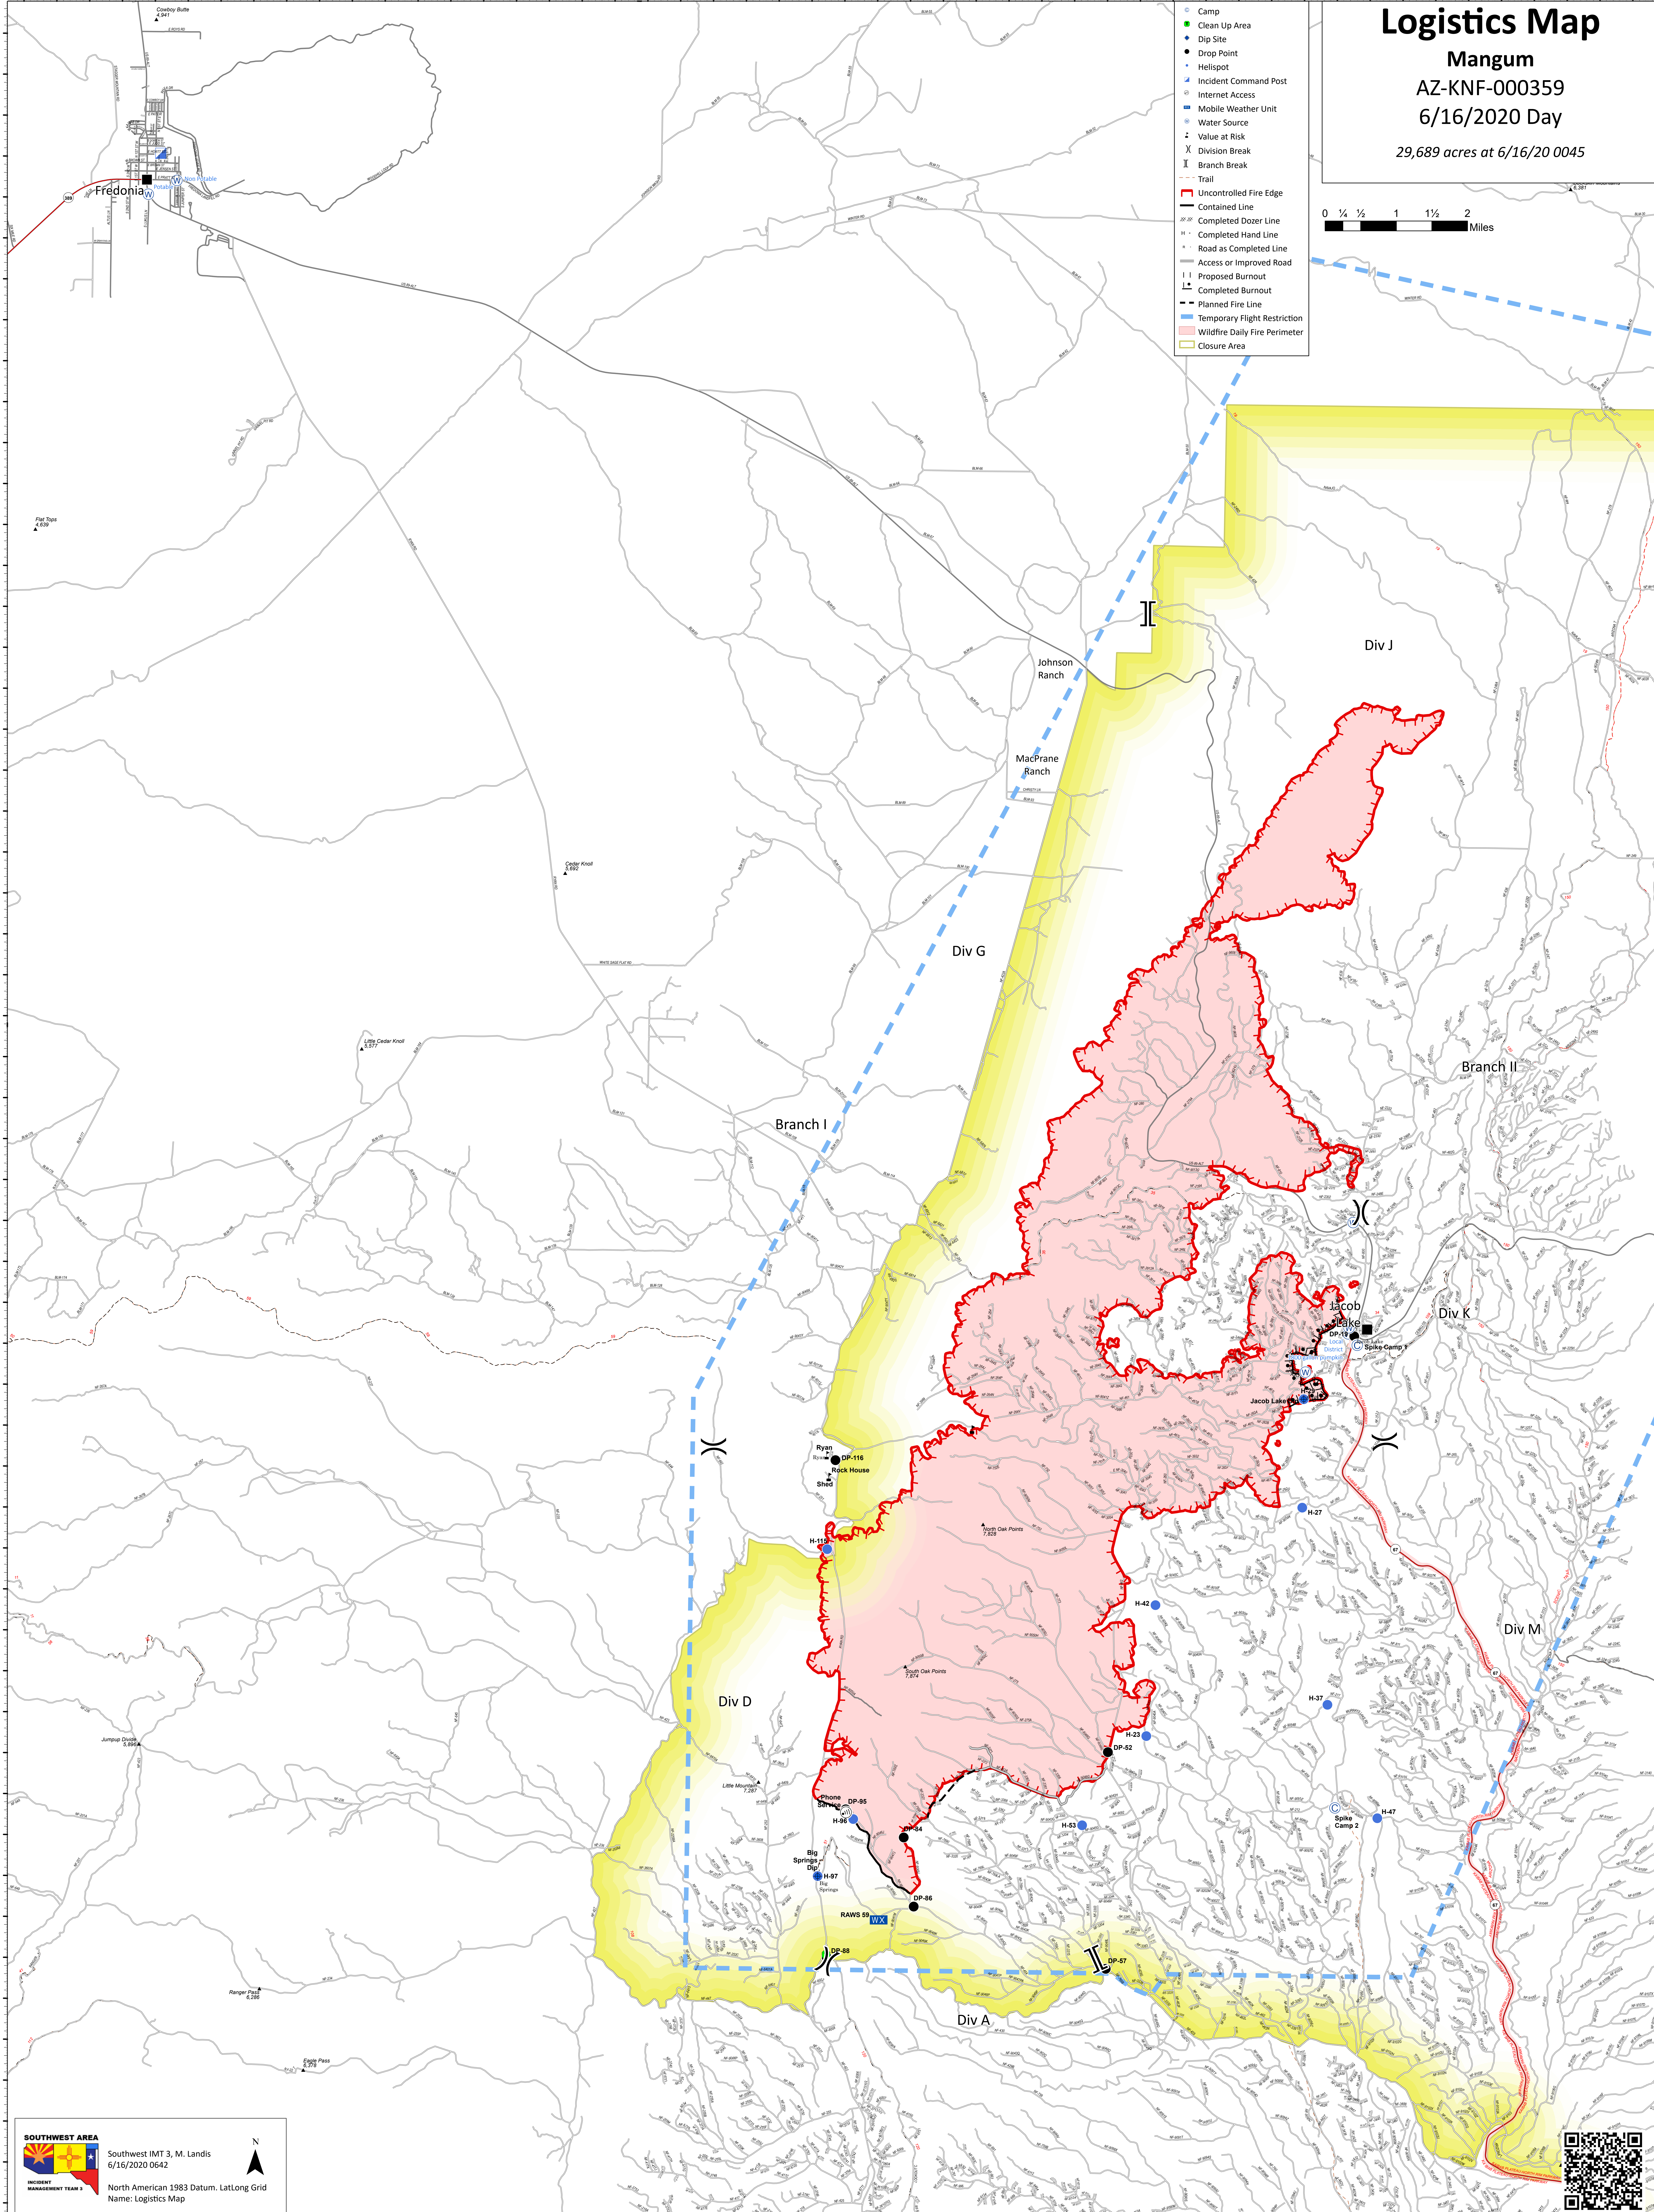

Logistics Map

Mangum
AZ-KNF-000359
6/16/2020 Day
29,689 acres at 6/16/20 0045

- Camp
- Clean Up Area
- Dip Site
- Drop Point
- Helispot
- Incident Command Post
- Internet Access
- Mobile Weather Unit
- Water Source
- Value at Risk
- Division Break
- Branch Break
- Trail
- Uncontrolled Fire Edge
- Contained Line
- Completed Dozer Line
- Completed Hand Line
- Road as Completed Line
- Access or Improved Road
- Proposed Burnout
- Completed Burnout
- Planned Fire Line
- Temporary Flight Restriction
- Wildfire Daily Fire Perimeter
- Closure Area

SOUTHWEST AREA
Southwest IMT 3, M. Landis
6/16/2020 0642
North American 1983 Datum, LatLong Grid
Name: Logistics Map