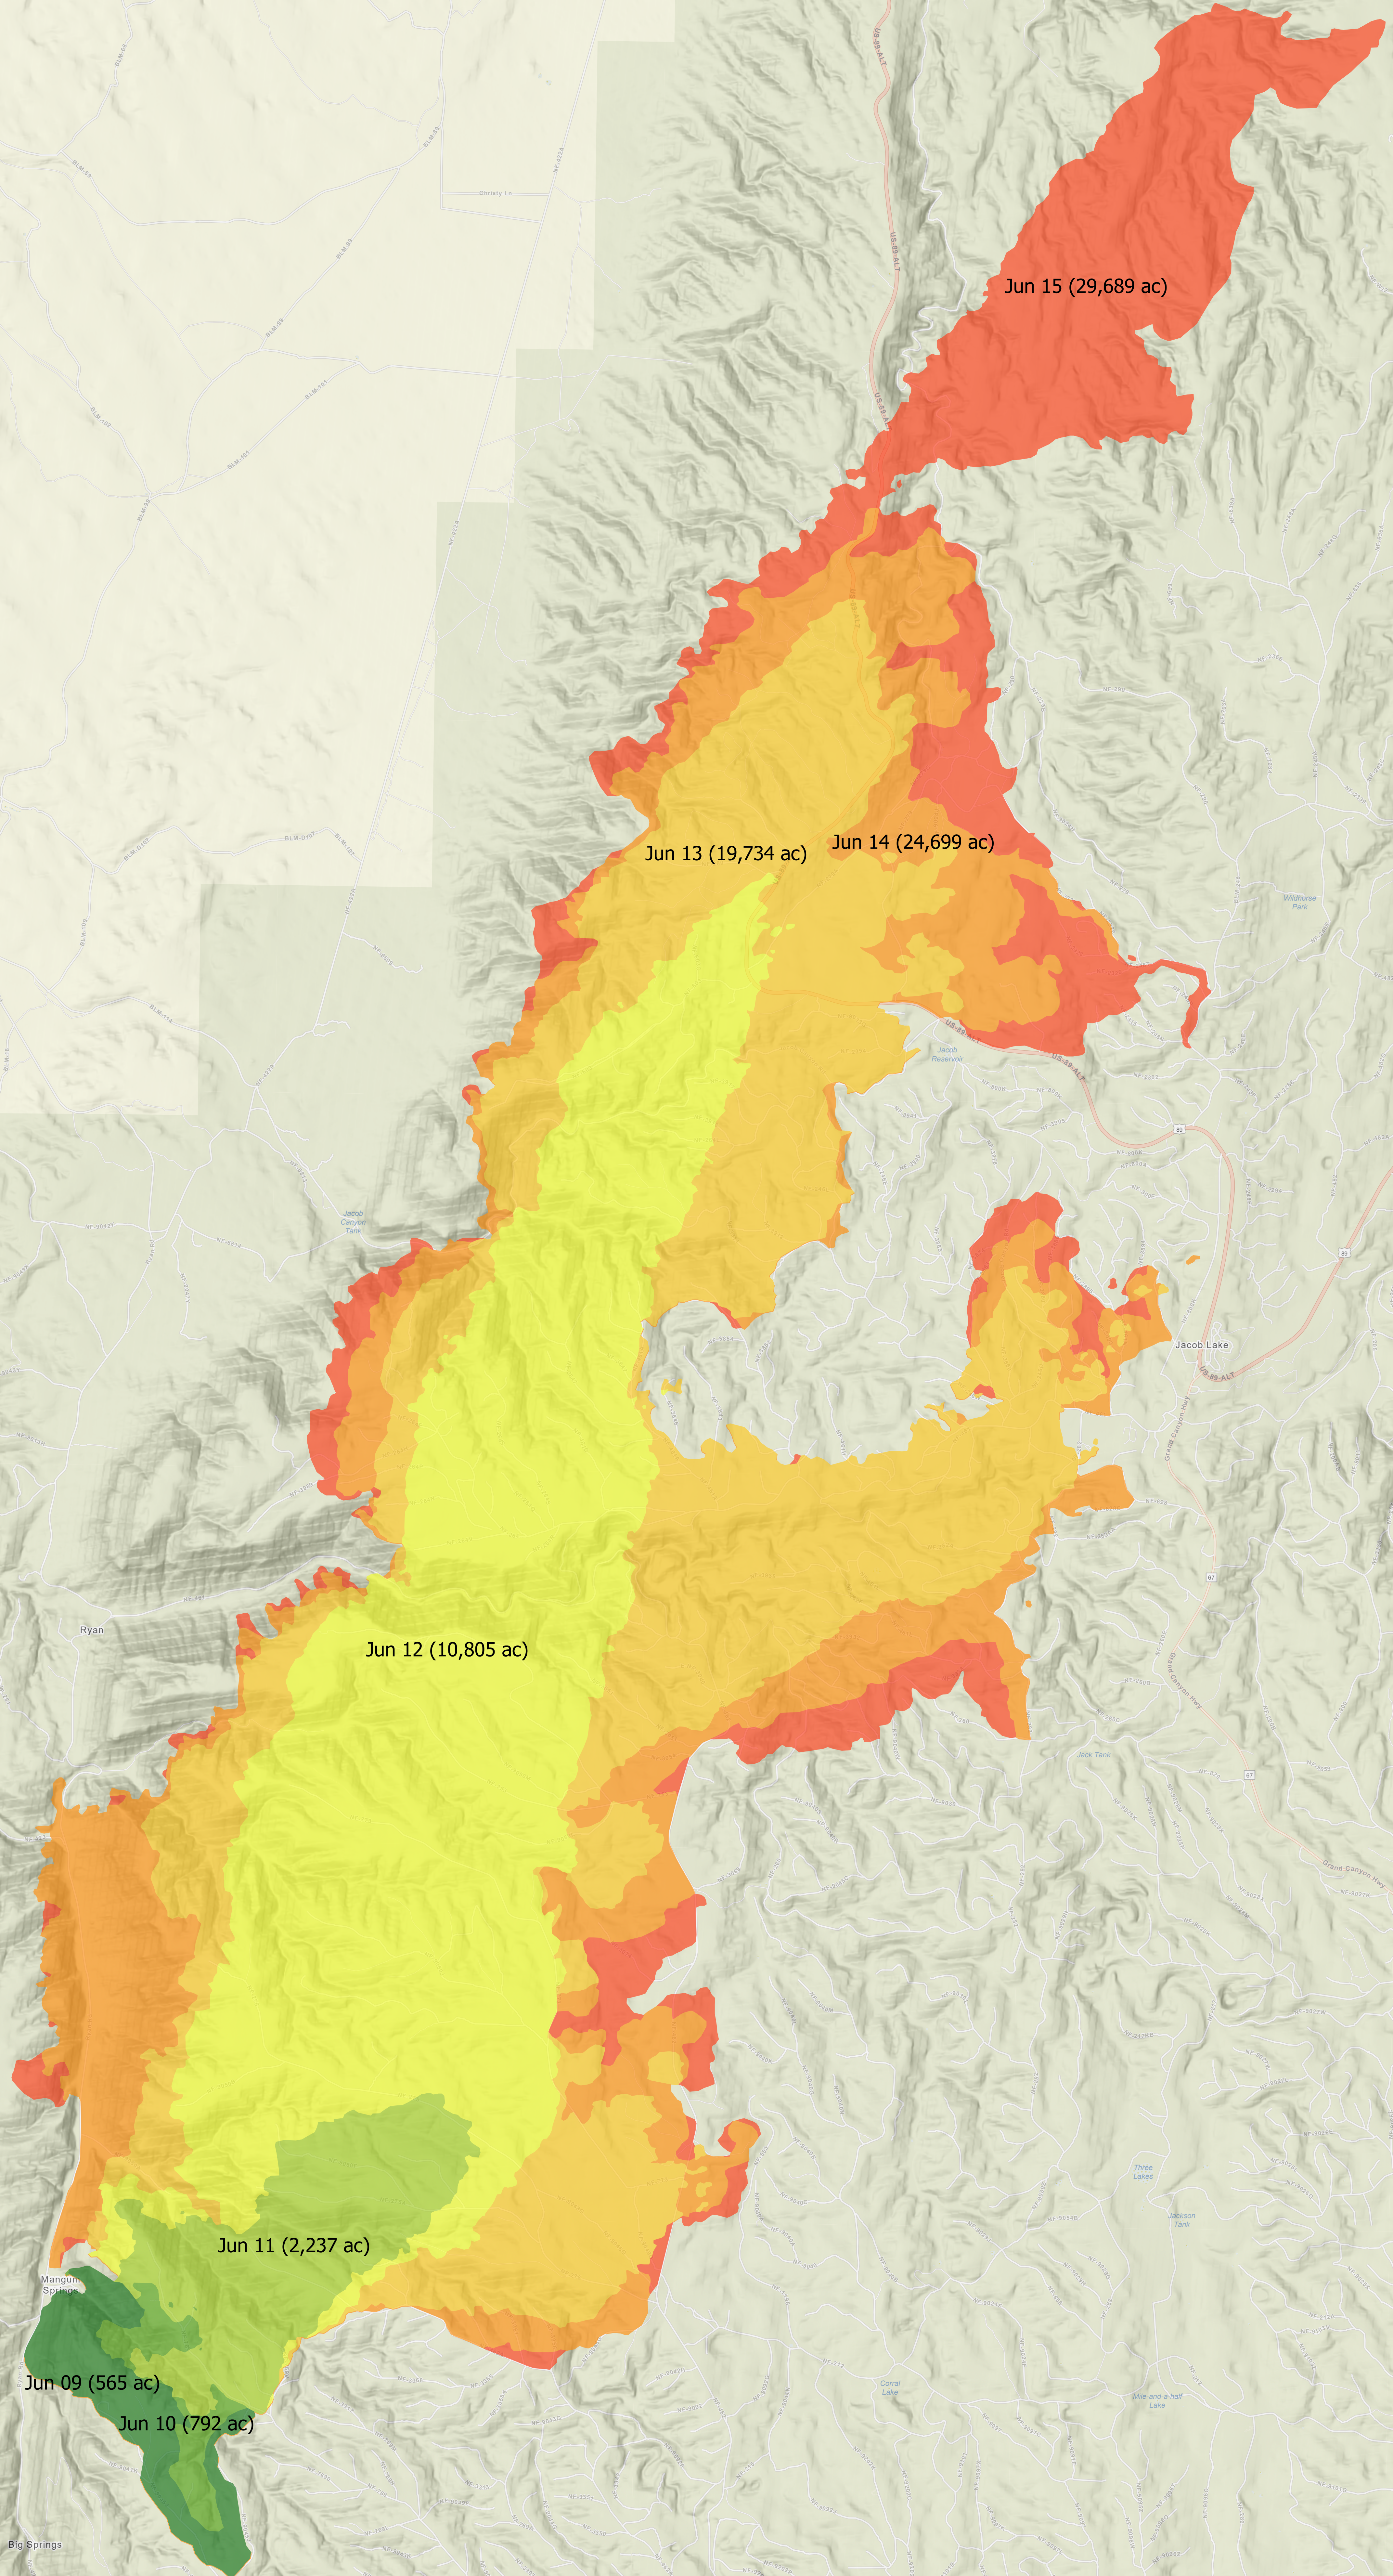

Progression Map

Mangum

AZ-KNF-000359

6/16/2020 Day

29,689 acres at 6/16/2020 0045

Jun 09 (565 ac)

Jun 10 (792 ac)

Jun 11 (2,237 ac)

Jun 12 (10,805 ac)

Jun 13 (19,734 ac)

Jun 14 (24,699 ac)

Jun 15 (29,689 ac)

SOUTHWEST AREA
Southwest IMT 3, M. Landis
6/16/2020 1748
North American 1983 Datum, Lat/Long Grid
Name: Planning Map

Legend:
Jun 09
Jun 10
Jun 11
Jun 12
Jun 13
Jun 14
Jun 15

0 1/4 1/2 1 Miles