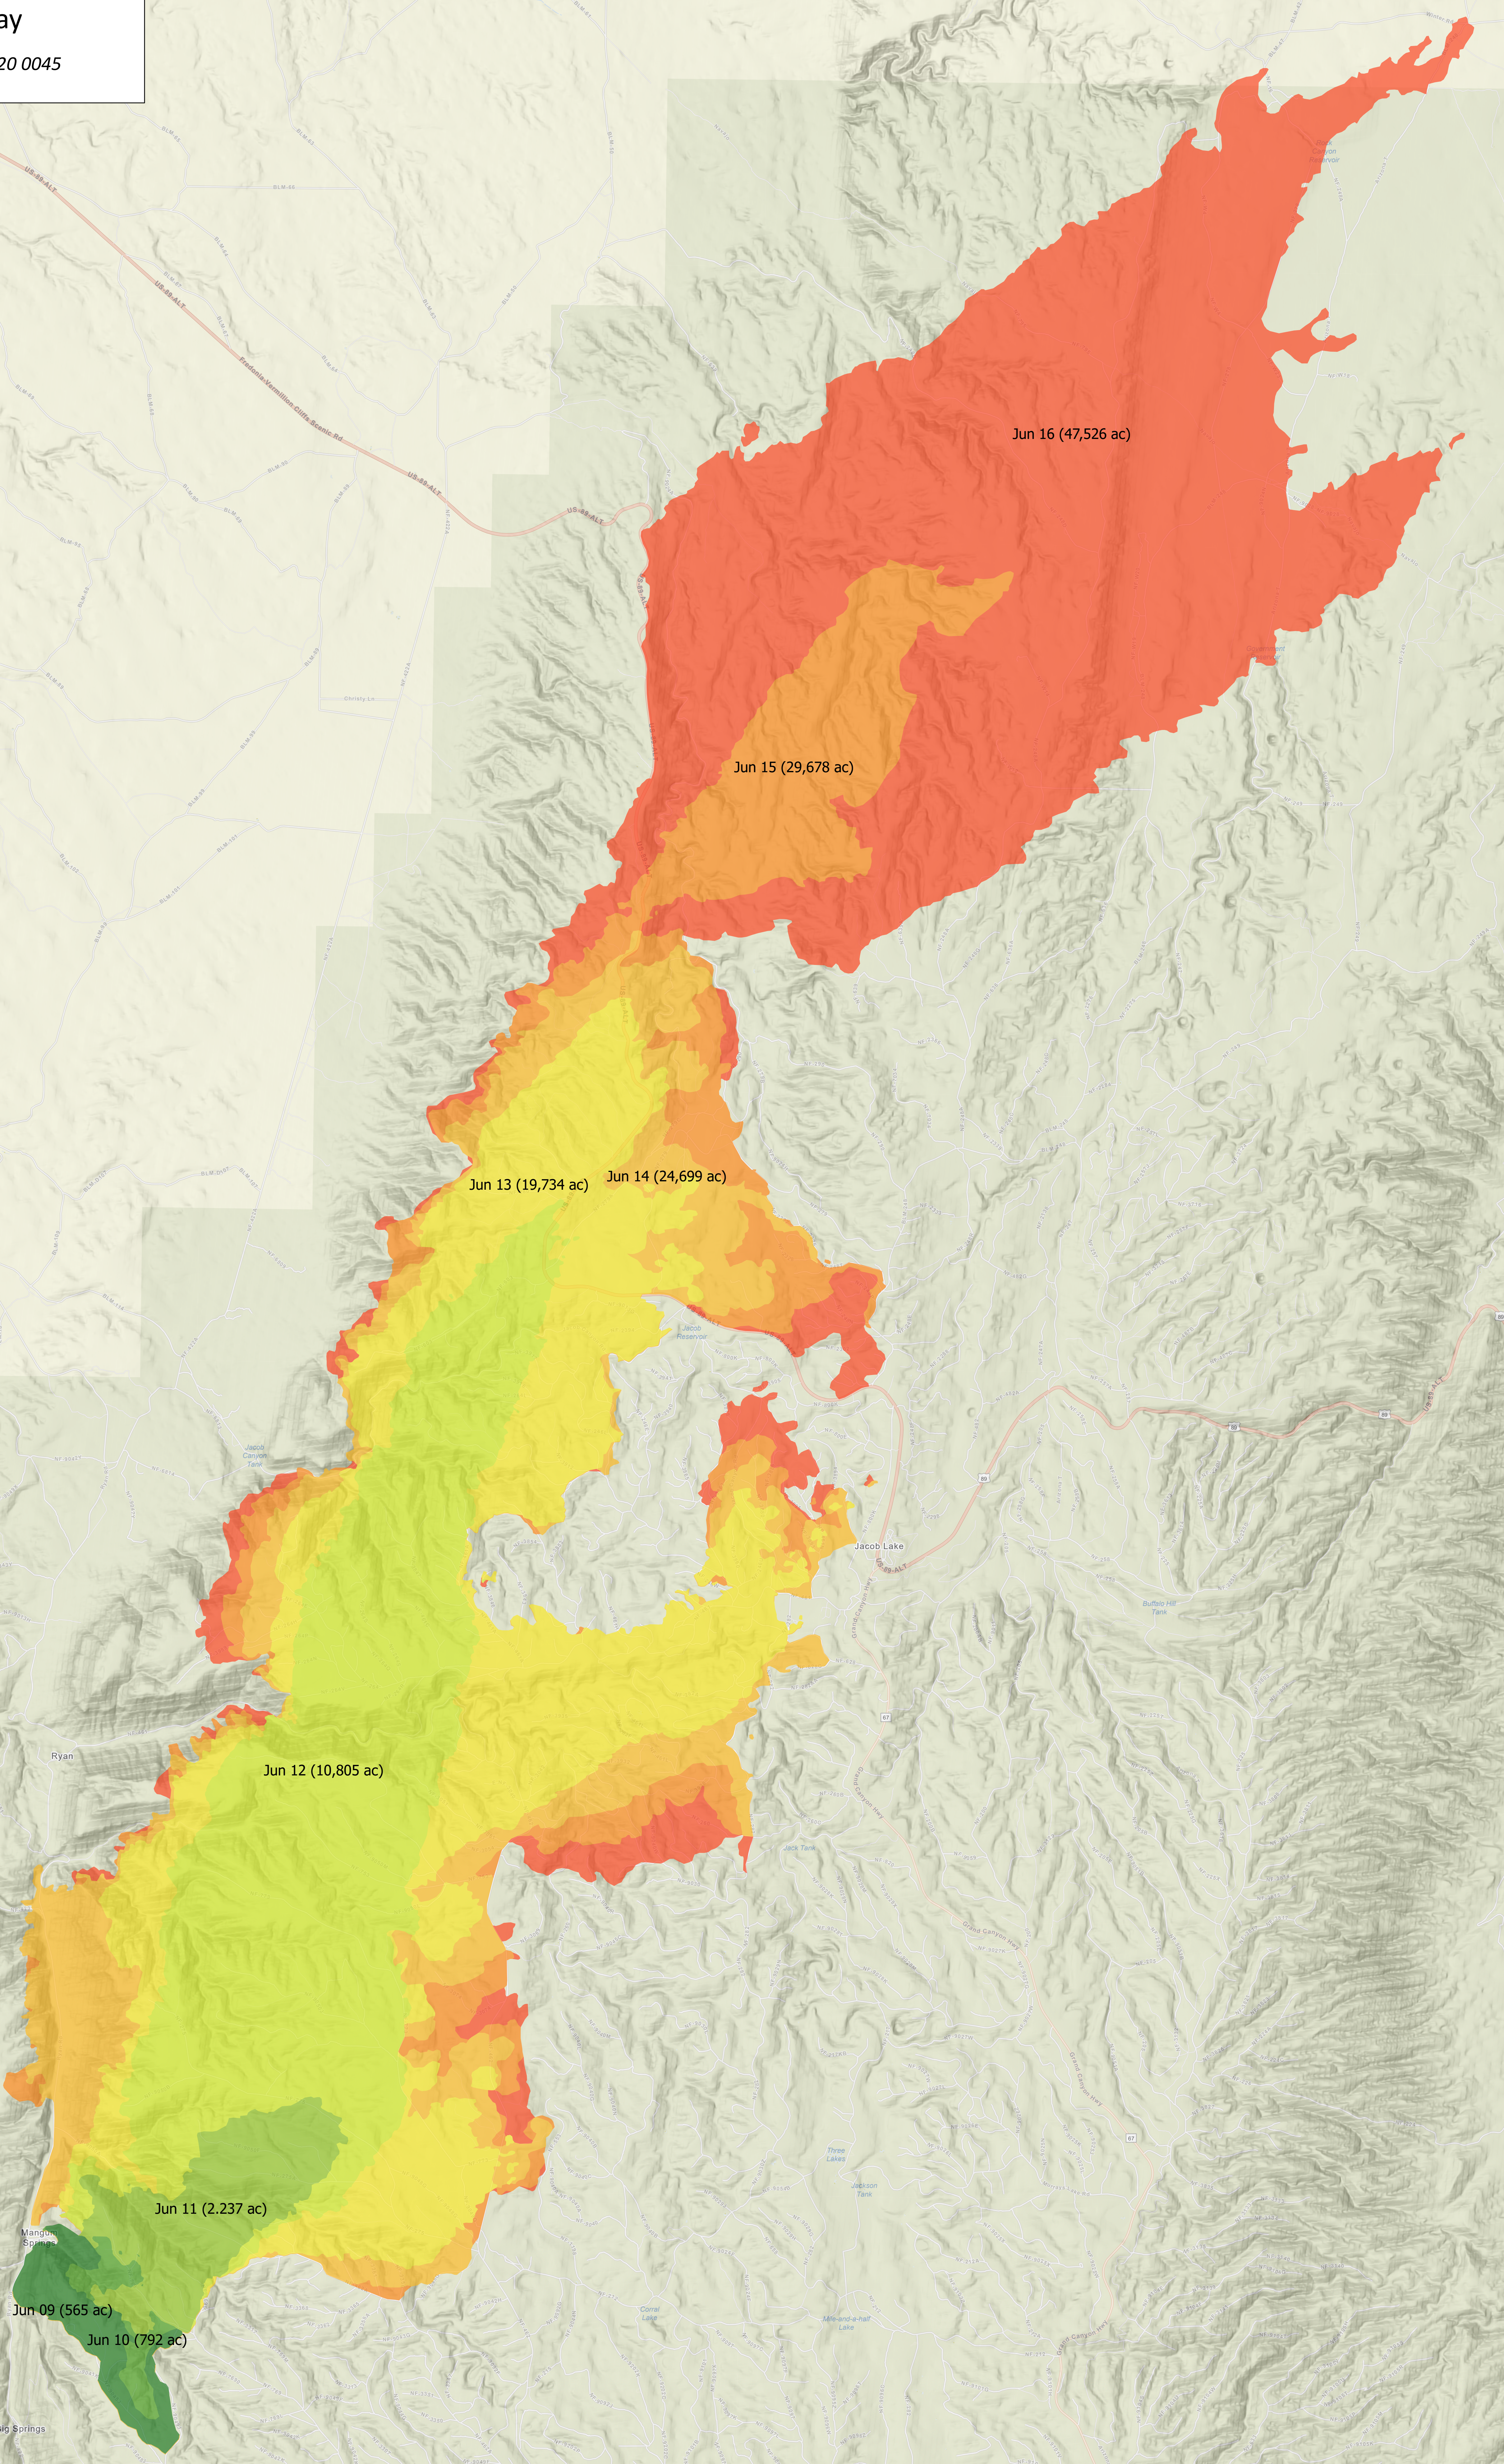

Progression Map

Mangum

AZ-KNF-000359

6/17/2020 Day

47,561 acres at 6/17/2020 0045

SOUTHWEST AREA
Southwest IMT 3, M. Landis
6/17/2020 0922
North American 1983 Datum, Lat/Long Grid
Name: Planning Map